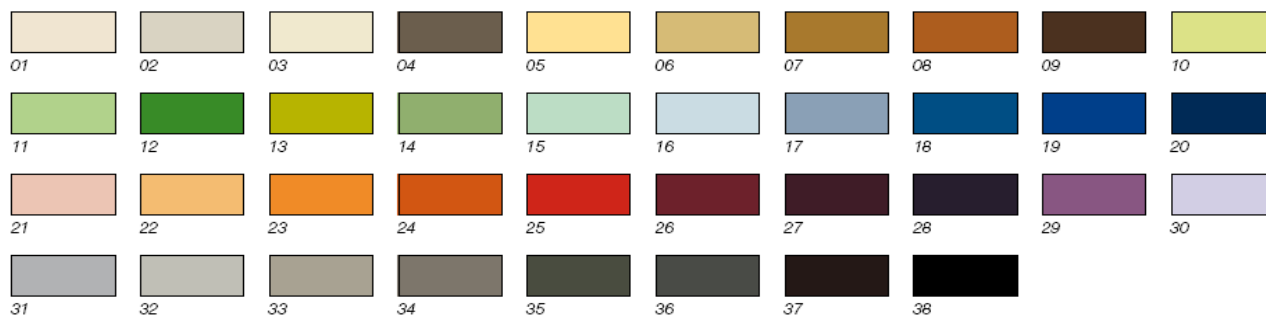

** Price on request

* selected products

COLOUR TABLE - MULTICOLOUR FOR FURNITURE LAUFEN PRO AND CASE *(selected products)*

Code number: 999

Please mention the selected colour in your order

NEW PRODUCTS

SANITARY WARE	ALESSI ONE	Accessories	
	INO	washbasins, washbasin bowls, drop-in washbasins	
	VAL	washbasins and trays	
	RIMLESS WALLHUNG WC	Pro S, Pro, Liberty	
LIS	Laufen Installation Systems actuator plates	<i>Not for sale in Nordic countries</i>	
WELLNESS	INO	freestanding bathtubs	
	VAL	freestanding bathtub	
	MARBOND	gel coat shower trays	
FURNITURE	BOUTIQUE	vanity units, shelves and tall cabinet	
	INO	vanity units and tall cabinets	
	SPACE	vanity units, trolley, washtops and cabinets	
FAUCETS	ECO +	wasbasin mixers TWINplus, CITYplus <i>Not for sale in Nordic countries</i>	
	TWINPLUS	sidelever mixer <i>Not for sale in Nordic countries</i>	