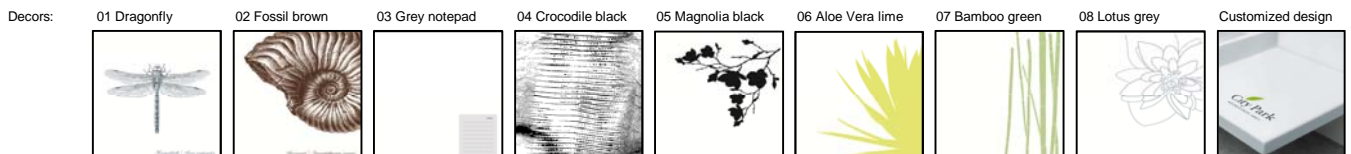

Article No.	Series	Description	SEK	pcs/pal.				
  8.1843.1.000.104.1 8.1843.1.000.108.1 8.1843.1.000.109.1 8.1843.1.000.111.1 8.1843.1.000.112.1 8.1843.1.000.134.1 8.1843.1.000.138.1 8.1843.1.000.139.1 8.1843.1.000.135.1 8.1843.1.000.150.1 8.1843.1.000.159.1	LIVING CITY	Countertop washbasin with shelf left (40 cm) ● ●●● ○ ● without overflow ○ without overflow With decor: ● ●●● ○ With cut on one side: ● ●●● ○	100 x 46 cm	5.245,00	12			
	  8.1843.2.000.104.1 8.1843.2.000.108.1 8.1843.2.000.109.1 8.1843.2.000.111.1 8.1843.2.000.112.1 8.1843.2.000.134.1 8.1843.2.000.138.1 8.1843.2.000.139.1 8.1843.2.000.135.1 8.1843.2.000.150.1 8.1843.2.000.159.1	LIVING CITY	Countertop washbasin with shelf right (40 cm) ● ●●● ○ ● without overflow ○ without overflow With decor: ● ●●● ○ With cut on one side: ● ●●● ○	100 x 46 cm	5.245,00	12		
		LIVING CITY	Towel rail, 60 cm		1.156,00			
		LIVING CITY	Towel rail, 100 cm		1.372,00			
		  8.1843.5.000.104.1 8.1843.5.000.108.1 8.1843.5.000.109.1 8.1843.5.000.111.1 8.1843.5.000.112.1 8.1843.5.000.134.1 8.1843.5.000.138.1 8.1843.5.000.139.1 8.1843.5.000.135.1 8.1843.5.000.150.1 8.1843.5.000.159.1	LIVING CITY	Countertop washbasin with shelf left (90 cm) ● ●●● ○ ● without overflow ○ without overflow With decor: ● ●●● ○ With cut on one side: ● ●●● ○	150 x 46 cm	7.652,00	6	
			  8.1843.6.000.104.1 8.1843.6.000.108.1 8.1843.6.000.109.1 8.1843.6.000.134.1 8.1843.6.000.138.1 8.1843.6.000.139.1 8.1843.6.000.135.1 8.1843.6.000.150.1 8.1843.6.000.159.1	LIVING CITY	Countertop washbasin with shelf right (90 cm) ● ●●● ○ With decor: ● ●●● ○ With cut on one side: ● ●●● ○	150 x 46 cm	7.652,00	6
				LIVING CITY	Towel rail, 60 cm		1.156,00	
				LIVING CITY	Towel rail, 100 cm		1.372,00