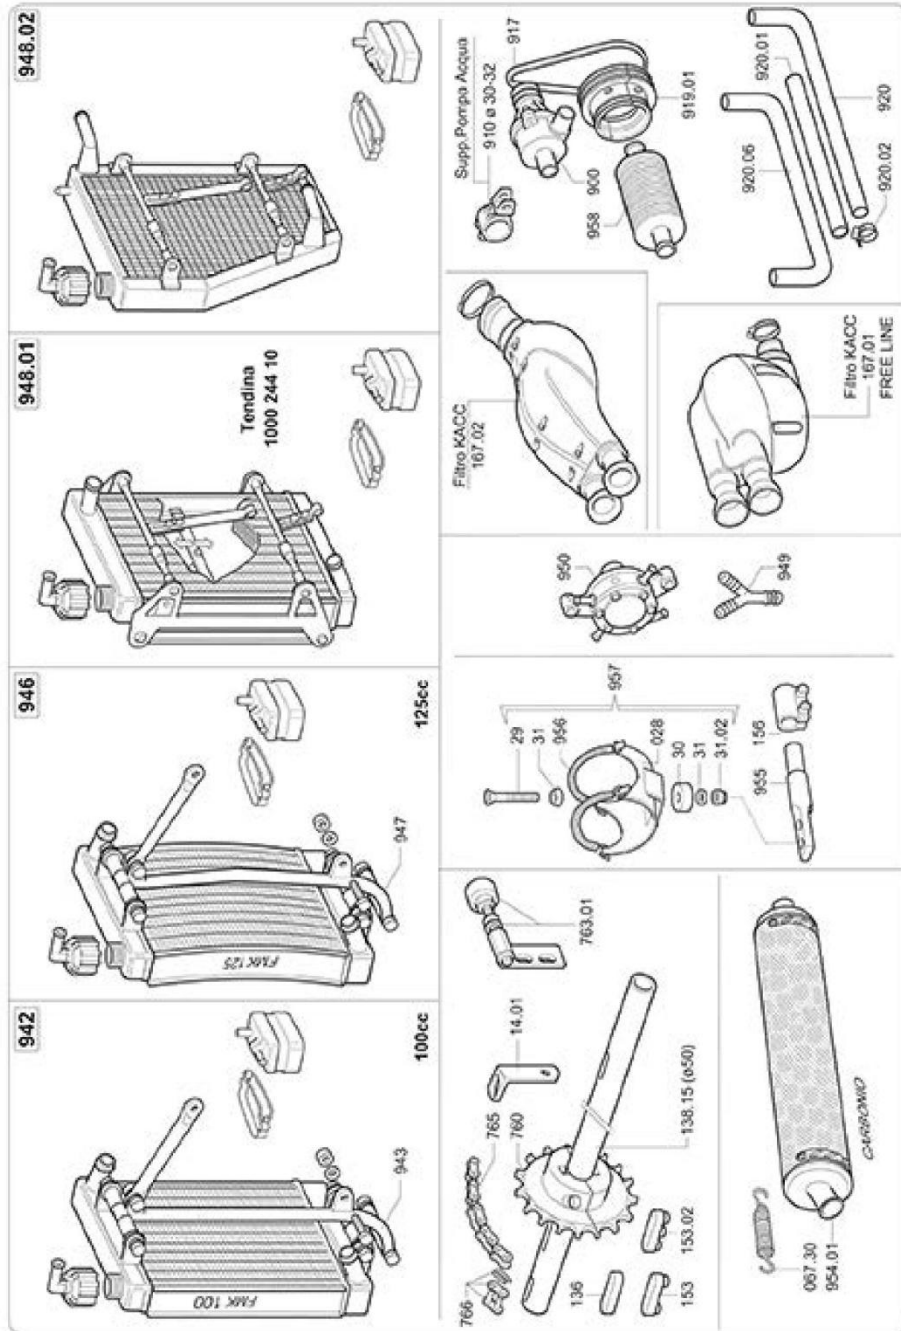

TOP-KART RADIATORE 2009

Gokarts USA Authorized Dealer (925) 691-0330 FAX (925) 691-0334
2442 Estand Way, Pleasant Hill, CA 94523 USA

Gokarts USA Authorized Dealer 2442 Estand Way, Pleasant Hill, CA 94523
gokartsusa.com (925) 691-0330 800 603-1437