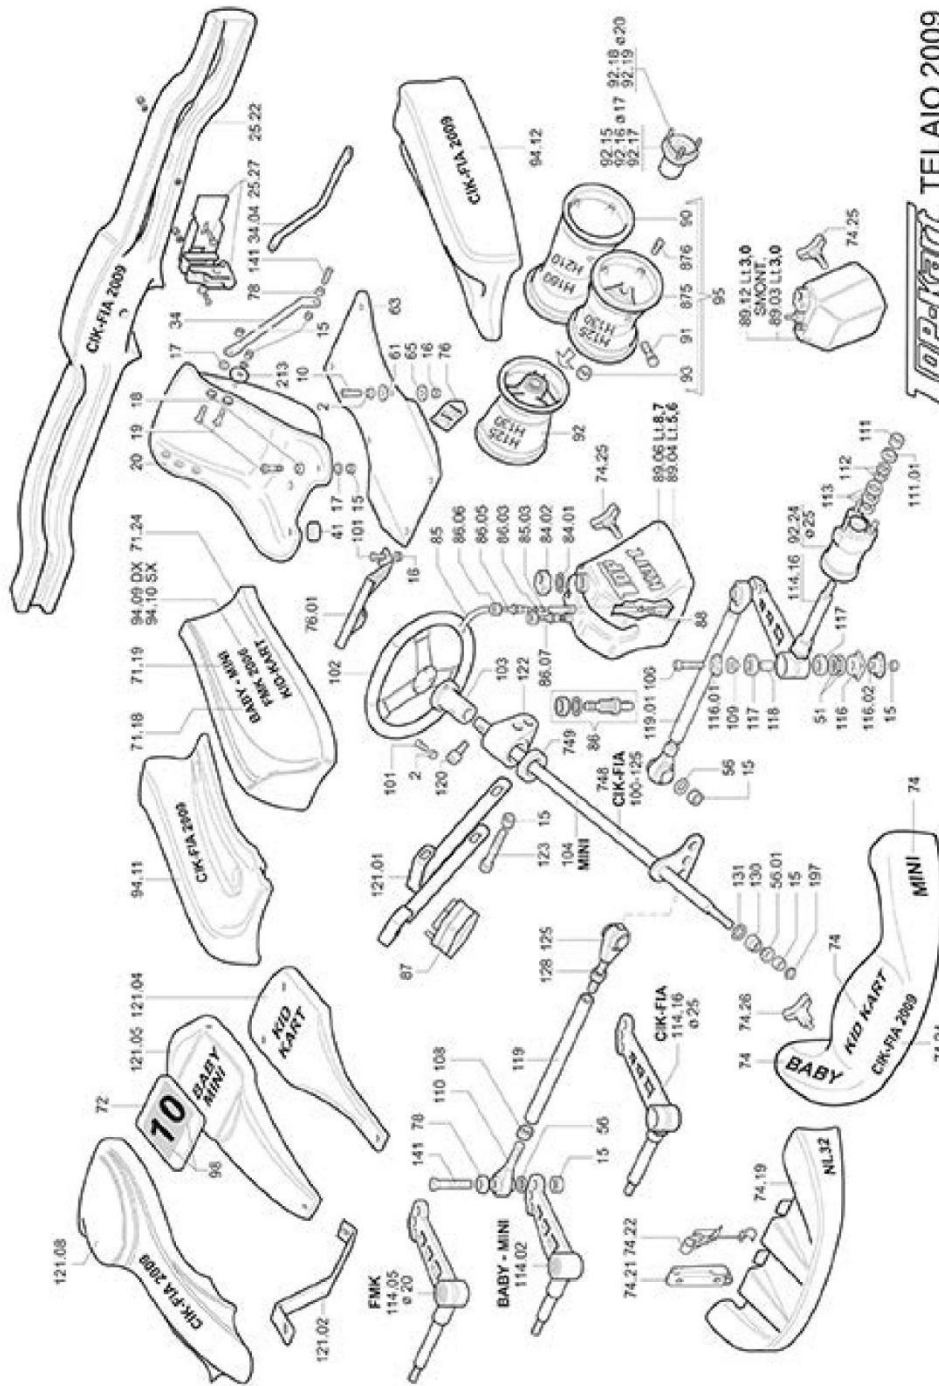

TOP-Kart TELAIO 2009

Gokarts USA Authorized Dealer (925) 691-0330 FAX (925) 691-0334
2442 Estand Way, Pleasant Hill, CA 94523 USA

Gokarts USA Authorized Dealer 2442 Estand Way, Pleasant Hill, CA 94523
gokartsusa.com (925) 691-0330 800 603-1437