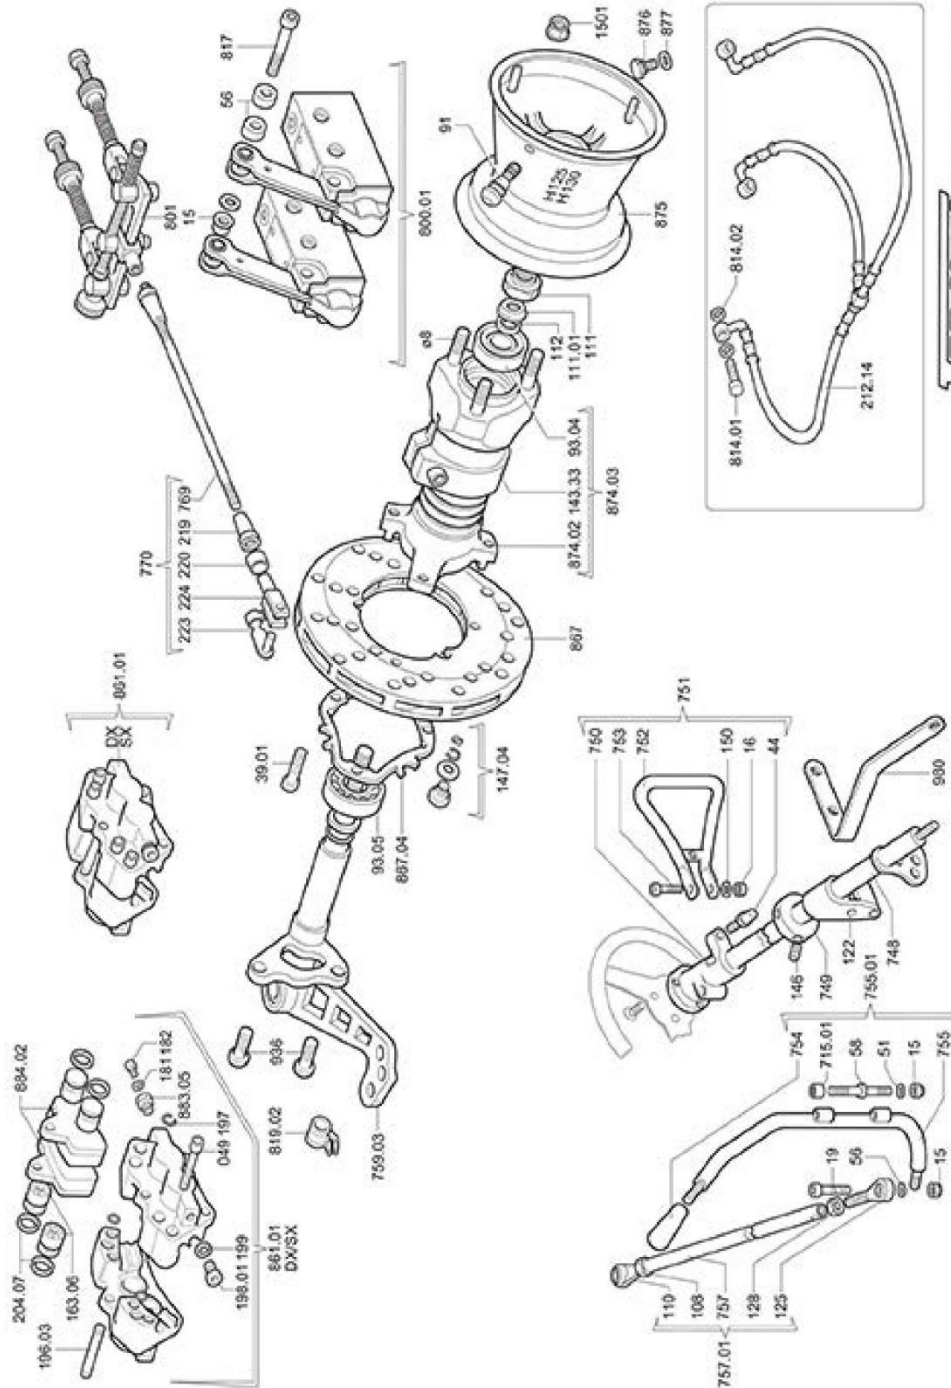

TOP-Kart FRENI 2009

Gokarts USA Authorized Dealer (925) 691-0330 FAX (925) 691-0334
2442 Estand Way, Pleasant Hill, CA 94523 USA

Gokarts USA Authorized Dealer 2442 Estand Way, Pleasant Hill, CA 94523
gokartsusa.com (925) 691-0330 800 603-1437