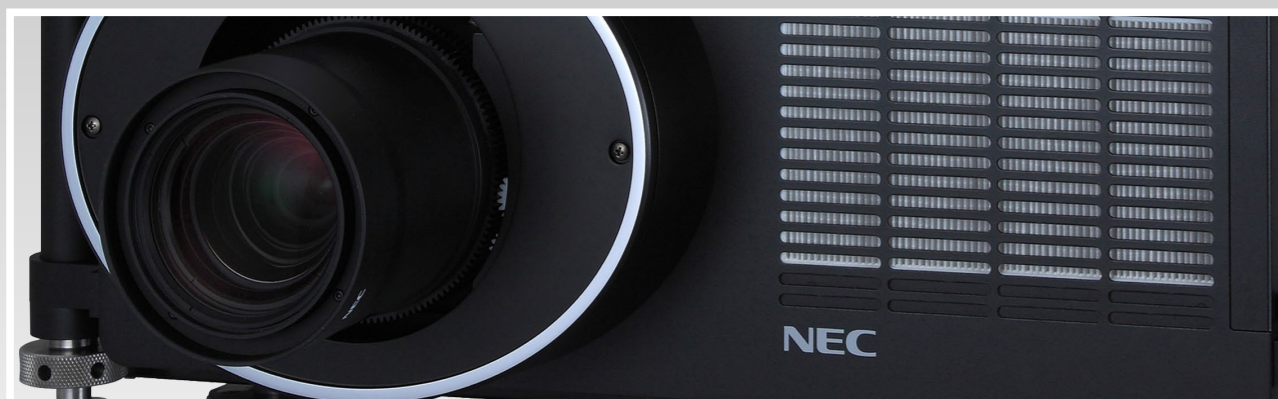

PROJECTIE

PROJECTOREN / LENZEN / ACCESSOIRES

BRENGBEELD
TOT LEVEN!

Schaay biedt een ruim assortiment met hoogwaardige projectoren alsmede diverse gebruiksvriendelijke en handzame modellen. Om het juiste model voor uw doeleinde te bepalen staan wij u graag te woord om een passend advies uit te brengen.

ANSILUMEN

Lichtsterkte (ansilumen), verschilt per projector. Iedere projector heeft zijn eigen lichtopbrengst uitgedrukt in Ansilumen. Hoe meer Ansilumen, hoe meer licht! Wij berekenen graag voor u welke lichtopbrengst geschikt is voor uw evenement.

RESOLUTIE

Resolutie, wie kent tegenwoordig de term 4k of Full HD nou niet? Elke resolutie heeft zijn eigen kwaliteit. Hoe hoger de resolutie, hoe meer pixels en hoe hoger de kwaliteit van het beeld eruit ziet! XGA tot 4K. Schaay biedt u een ruime keus.

LENZEN &
ACCESSOIRES

Voor ieder type projector met verwisselbare lenzen, kan een keuze gemaakt worden voor verschillende projectieafstanden. de optimale lens zorgt er dan voor dat het beeld passend wordt t.o.v. het te projecteren oppervlak.

PROJECTOR 4:3

SHARP XG-F210X	2300 ANSILUMEN	DLP	XGA	€	40,00
SHARP XG-C330X	3300 ANSILUMEN	LCD	XGA	€	75,00
NEC VT595	2000 ANSILUMEN	LCD	XGA	€	40,00

PROJECTOR 16:9 / 16:10

PANASONIC PT-JW130	1 000 ANSILUMEN	LASER	FULL HD (SPACE-PLAYER)*	€	150,00
NEC M311W	3300 ANSILUMEN	LCD	WXGA	€	50,00
SHARP XG-P560W	5 500 ANSILUMEN	3-DLP	WXGA	€	300,00
CANON WUX-6010	6 000 ANSILUMEN	3CHIP LCOS	WUXGA (HDBASE-T)	€	300,00
NEC PH-1000U	11 000 ANSILUMEN	3-DLP	WUXGA	€	1250,00
NEC PH-1400U	14 000 ANSILUMEN	3-DLP	WUXGA	€	1450,00