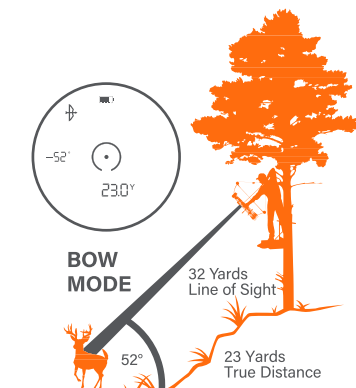

ANGLE RANGE COMPENSATION