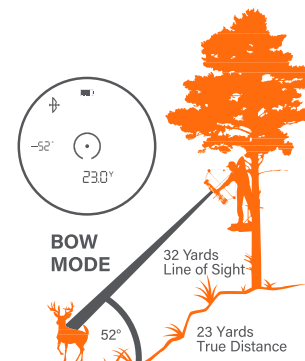

ANGLE RANGE COMPENSATION