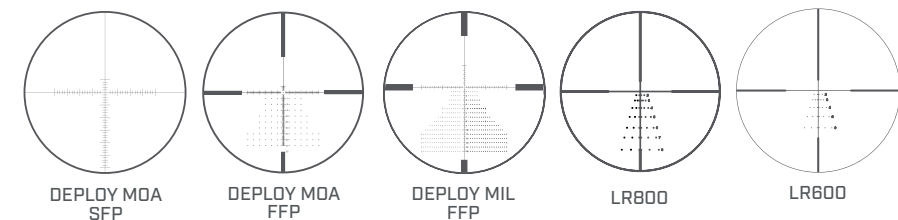

RETICLES

COLORS AVAILABLE: Black and Terrain // **FOCAL PLANES:** First & Second // **INCLUDED:** Butler Creek Flip-Up caps & 2.5" sunshade