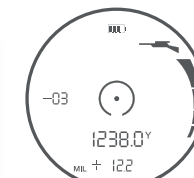

BALLISTIC SOLUTIONS	
INCLUDED	UPGRADE*
875 YDS	1,750 YDS

*SPINDRIFT, CORREALIS, SIGHT HEIGHT

ANGLE RANGE COMPENSATION

NITRO RANGEFINDER | 20

6x 24mm
LN1800IGG RANGE:
2,000 yards

VIVID DISPLAY RETICLE

INCLUDED: Durable high quality carrying case and tether