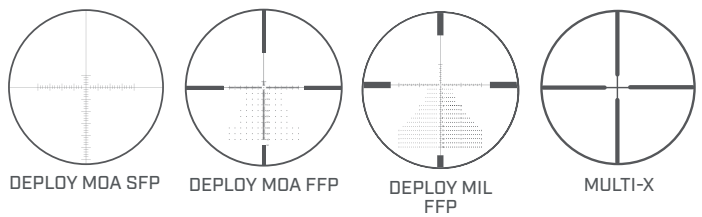

RETICLES

COLORS AVAILABLE // Black and Gun Metal Gray // **INCLUDED:** Butler Creek Flip-Up caps & 2.5" sunshade