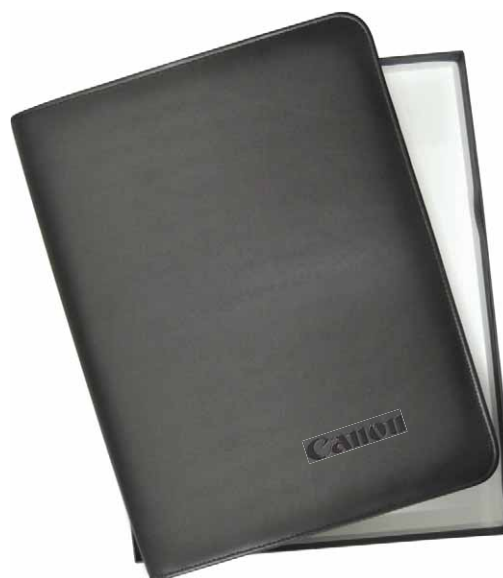

Print Technique : Eng, Emb, FO Preferred Print Location: (Wallet LASN 619) Front Bottom Center Max Print Size: 65 x 40mm

Print Technique : Eng, Emb, FO Preferred Print Location: (Card Holder LASN 621) Front Bottom Max Print Size: 35 x 60 mm

A5 Folder + Pen

SANTHOME
MADE IN GERMANY

A5

GSSN 107 - QITCOM

Packing Box Size: 28.5 x 6 x 28.5 cms

SANTHOME Gift set consisting of an A5 folder crafted from high quality german leather for the executive on the move and metal roller pen. Packed in a nice wooden box. (PB 1027)

READY STOCK

SANTHOME
GENUINE LEATHER

Box

A4

6605 - LITHE

Product Box Size: 25 x 32.5 x 2 cms

SANTHOME Genuine Cow Leather A4 zipper portfolio consisting of all the necessary pockets to store documents, notes, business cards, etc. It also includes a writing pad. Carry everything you need for a meeting or a conference!