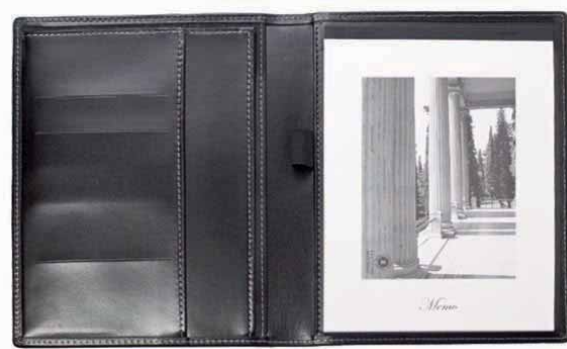

A5 Folder + Pen

SANTHOME
MADE IN GERMANY

A5

GSSN 107 - QITCOM

Packing Box Size: 28.5 x 6 x 28.5 cms

SANTHOME Gift set consisting of an A5 folder crafted from high quality german leather for the executive on the move and metal roller pen. Packed in a nice wooden box. (PB 1027)

Print Technique : Eng, Emb, FO Preferred Print Location: (A5 Folder 6601) Front Bottom Center Max Print Size: 150 x 200 mm
Print Technique : UV, SC, Eng Preferred Print Location: (Pen MP 815) Barrel Max Print Size: 30 x 5 mm

READY STOCK

SANTHOME
GENUINE LEATHER