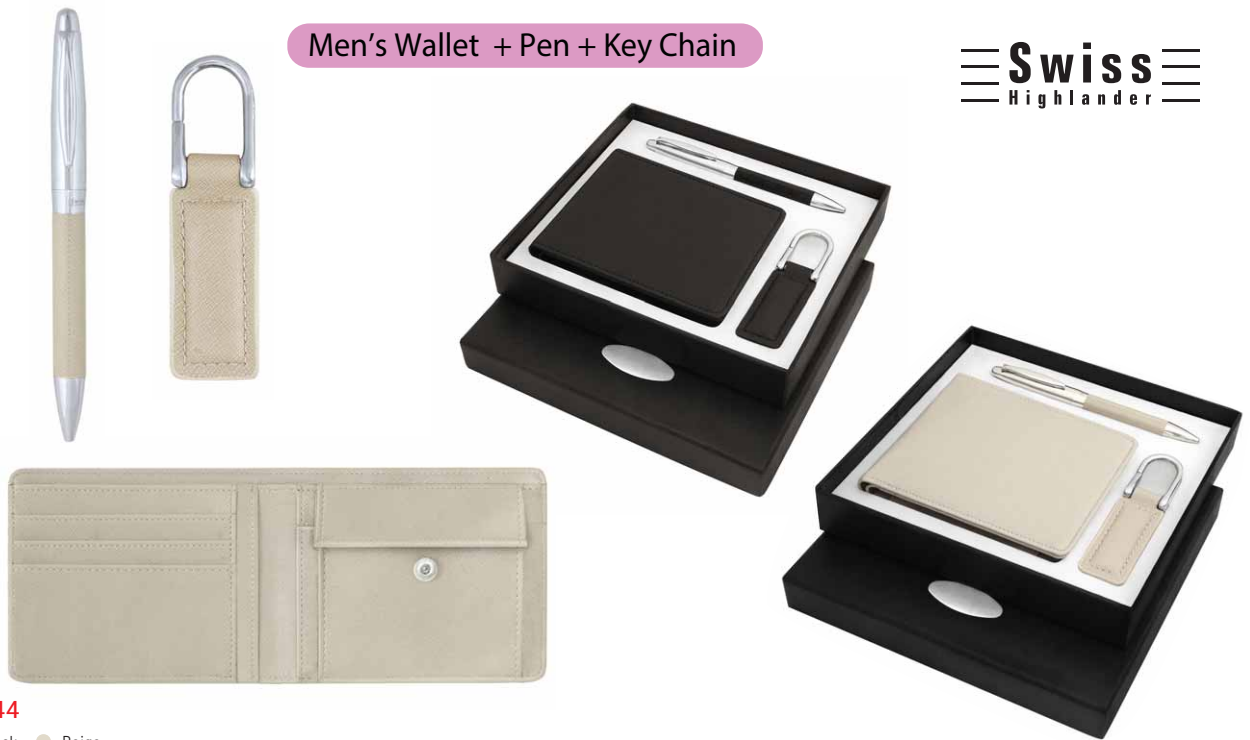

READY STOCK

Travel Wallet + Men's Wallet + Pen + Key Chain

GSSH 914 - ERTIO

Product Box Size: 26.5 x 24.5 x 3 cms

Swiss Highlander Gift set that has been designed for the modern man. The practical set includes a black faux leather men's wallet with grey edge inking and matching leather travel wallet and keychain, and a metal pen. The gift set features a uniform style and comes presented in an attractive black gift box.

Men's Wallet + Pen + Key Chain

Set 44

- Black ● Beige

Product Box Size: 18 x16 x 4 cms

Swiss Highlander Gift set consisting of a leather wrapped ballpoint pen, leather keychain and men's wallet with credit card pockets and coin pocket. All packed in a nice gift box!