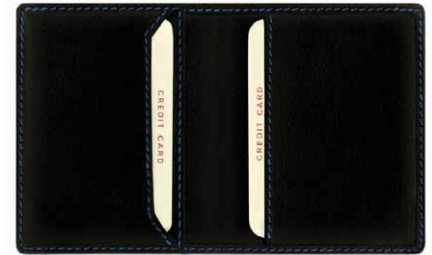

SANTHOMÉ
GENUINE LEATHER

Wallet + Card Holder

READY STOCK

GSSN 117 - HOTIM

Product Box Size: 25 x 3 x 13 cms

SANTHOMÉ Gift set consisting of a Men's wallet with contrast blue stitch and a matching cardholder. Packed in a gift box.

Print Technique : UV , Sc Preferred Print Location: (Box WCC) Box Top Max Print Size: 240 x130 mm

Print Technique : Eng, Emb, FO Preferred Print Location: (Wallet LASN 623) Front Bottom Max Print Size: 40 x 50mm

Print Technique : Eng, Emb, FO Preferred Print Location: (Card Holder LASN 621) Front Bottom Max Print Size: 35 x 60 mm

SANTHOMÉ
GENUINE LEATHER