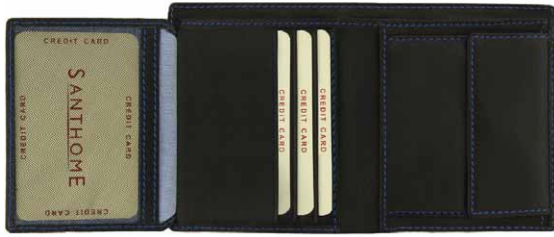

Print Technique : Eng Preferred Print Location: (Card Holder CH 151) Front Bottom Max Print Size: 40 x30 mm

SANTHOME
GENUINE LEATHER

Men's Wallet + Pen + Keychain

GSSN 118 - INDUN

Packing Box Size: 19 x 16.5 x 3.5 cms