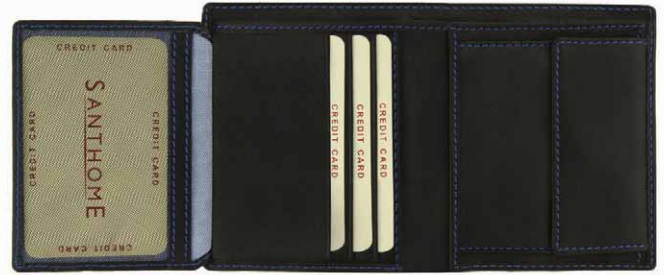

SANTHOMÉ
GENUINE LEATHER

Wallet + Card Holder

READY STOCK

GSSN 117 - HOTIM

Product Box Size: 25 x 3 x 13 cms

SANTHOMÉ Gift set consisting of a Men's wallet with contrast blue stitch and a matching cardholder. Packed in a gift box.

Print Technique : UV , Sc Preferred Print Location: (Box WCC) Box Top Max Print Size: 240 x130 mm

Print Technique : Eng, Emb, FO Preferred Print Location: (Wallet LASN 623) Front Bottom Max Print Size: 40 x 50mm

Print Technique : Eng, Emb, FO Preferred Print Location: (Card Holder LASN 621) Front Bottom Max Print Size: 35 x 60 mm

SANTHOMÉ
GENUINE LEATHER