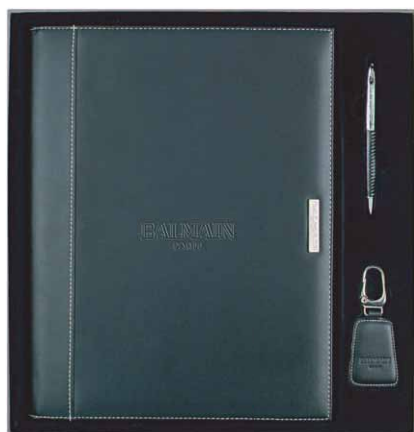

SET 26 - BALMAIN Portfolio Set

Packing Box Size: 35 x 36.5 x 3.5 cms

Balmain Portfolio set consisting of an A4 zipper folder with notepad, leather keychain and leather wrapped ballpoint pen. All featuring contrast white stitching and presented in matching luxurious gift box.

Packing Details : 53 x 36.5 x 39 cms ; 14 pcs /carton ; gw/nw: 17.6kg / carton

Print Tech.: SC, UV, Eng, Emb **Print L. (Folder)** Top **Print Size:** 140 x 270 mm

Print Tech.: SC, UV, Eng **Print L. (Pen)** Next to clip **Print Size:** 35 x 5 mm

Print Tech.: SC, UV, Eng, Emb **Print L. (Keychain)** Back **Print Size:** 20 x 40 mm