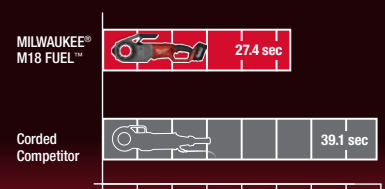

No Protection Against Kickback
Corded Competitor

SIDE-GRIP THREAD STARTS

NO ENGAGEMENT WITH SPINNING DIE HEAD

THREADS FASTER THAN CORDED

UNMATCHED PRODUCTIVITY

Time to Complete Thread
- 3/4" Black Iron NPT (seconds)