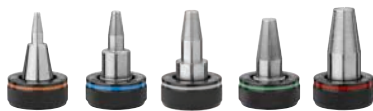

3/8" - 1"

MIL49162403, MIL49162404, MIL49162405, MIL49162406, MIL49162408

ProPEX® Accessory Head (3/8" - 1")
Compatible w/ MIL243222, MIL243222XC & MIL263222XC