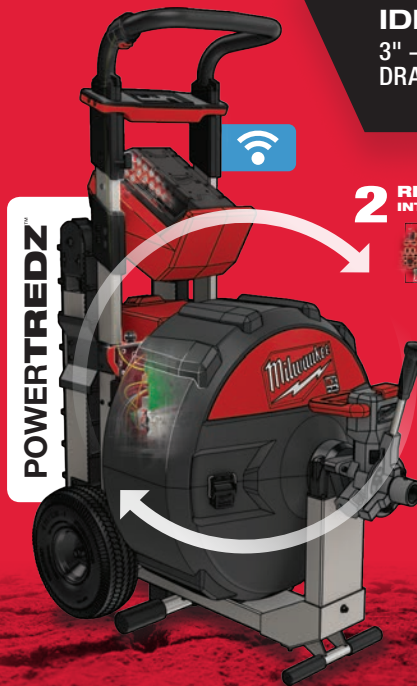

SEWER DRUM MACHINE w/ POWERTREDZ™

MILMXF501

The MX FUEL™ Equipment System revolutionizes the light equipment market by delivering the performance, run-time, and durability for the most demanding tradesmen in the world. Going beyond the limitations of gasoline and power-cord units, all MX FUEL™ Equipment features three MILWAUKEE® exclusive innovations – the POWERSTATE™ Brushless Motor, REDLITHIUM™ Battery Pack and REDLINK PLUS™ Intelligence Hardware and Software – that deliver unmatched power, run-time and durability. Simply put, the MX FUEL™ Sewer Drum Machine w/ POWERTREDZ™ allows for one-person transportation of the machine and has the power to clear roots up to 200' out while providing the best protection against the mess.

**POWER
TO CLEAR
ROOTS AT 200'**

**MESS
CONTAINED**

**POWERTREDZ™
LIFT ASSIST**

**1 REDLITHIUM™
BATTERY PACK**

IDEAL USE
3" – 8"
DRAIN LINES

SEWER
LATERAL
LINES

**2 REDLINK PLUS™
INTELLIGENCE**

**3 POWERSTATE™
BRUSHLESS
MOTOR**