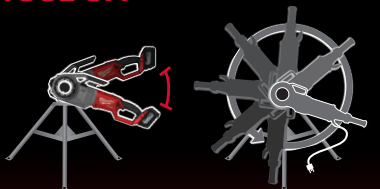

AUTOSTOP™ KICKBACK CONTROL

AUTOSTOP: SENSES KICKBACK & AUTOMATICALLY SHUTS TOOL OFF

Kickback Control
MILWAUKEE® M18 FUEL™

No Protection Against Kickback
Corded Competitor