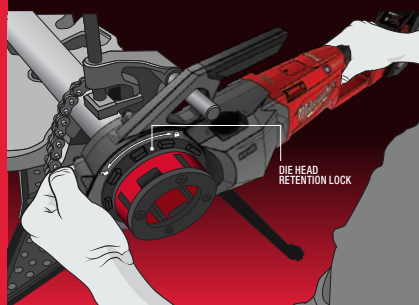

SIDE-GRIP THREAD STARTS

NO ENGAGEMENT WITH SPINNING DIE HEAD