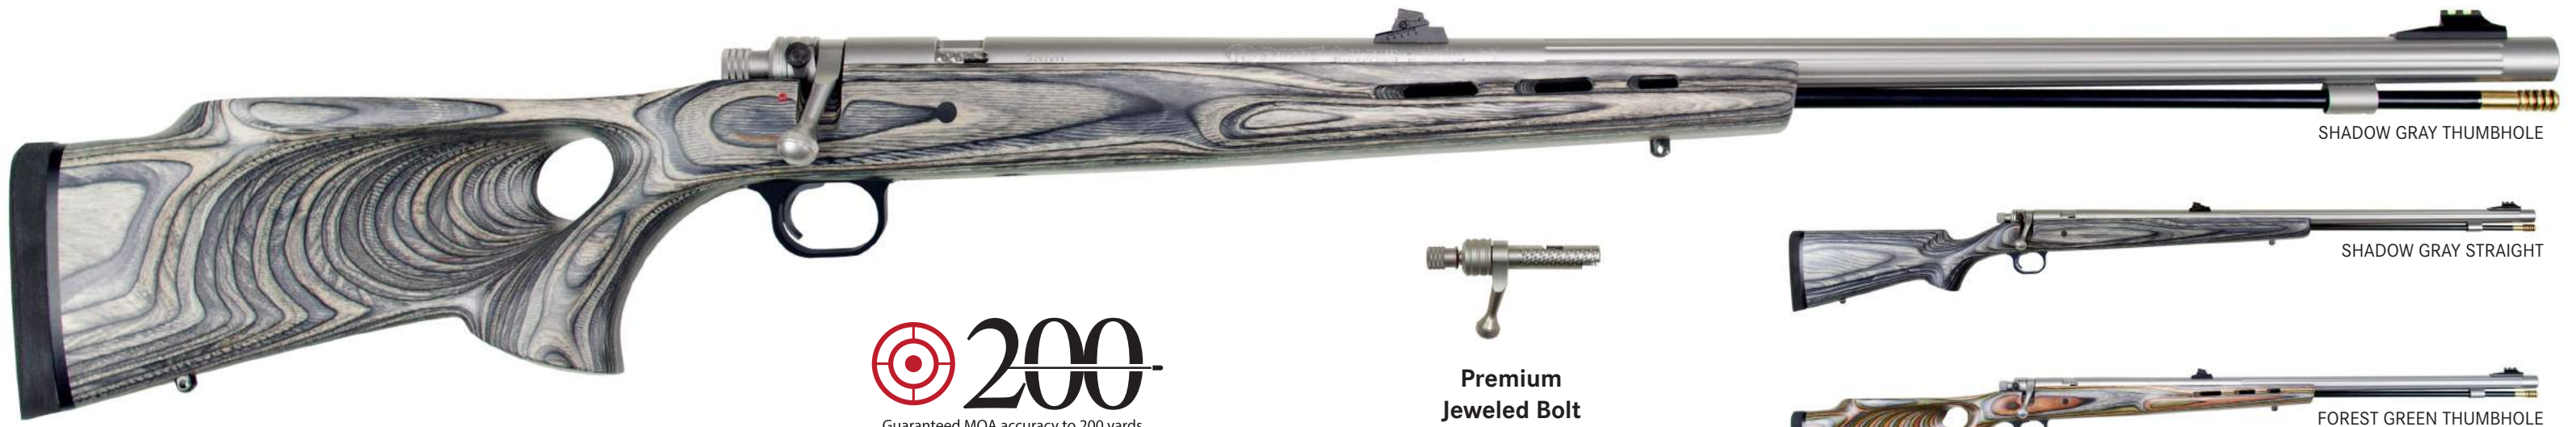

Vented Breech Plug
provides 40% longer
life and less blowback

NEW Li•Fe NITRIDE FINISH

Knight Rifles' new line of Li•Fe Nitride finish muzzleloaders offers increased wear resistance, added corrosion resistance, and enhanced hardware strength. For an attractive black color that yields an impressive look, combine Li•Fe Nitride with any stock finish we offer.

- HIGH WEAR RESISTANCE
- HIGH CORROSION RESISTANCE
- POLISHABLE DEEP BLACK COLOR
- SUPERIOR HIGH ALLOY
- SUPERIOR LUBRICITY

SHOP ONLINE AT
WWW.MUZZLELOADERS.COM

THE MOUNTAINEER®

The Knight tradition of being the world's finest, safest, and most accurate blackpowder rifles ever made continues with this pinnacle rifle, the Knight Mountaineer. With its ornate, individually-machined bolts, Carbon Core ramrod, and beautiful laminate stocks, the Mountaineer's attention to detail offers guaranteed accuracy and boasts a handcrafted, match grade 27" fluted Green Mountain barrel. Uniquely representing Knight's dedication to crafting only 100% American made rifles and performing as well as it looks, this rifle is the peak of beauty, balance, and accuracy.