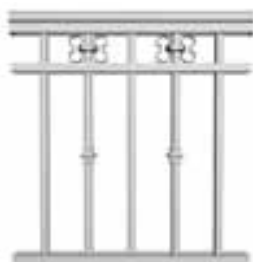

8" ROUND

OPTIONAL

7 1/4" X 7 1/4" SQUARE

FLUTED

SMOOTH

COLUMNS

DC1

DC2

DC3

DOUBLE COLUMNS

PRIVACY PANELS

R1

R2

R3

R4

R4 Scroll

R8

R9

R10

R11

R12

R15

R16

R17