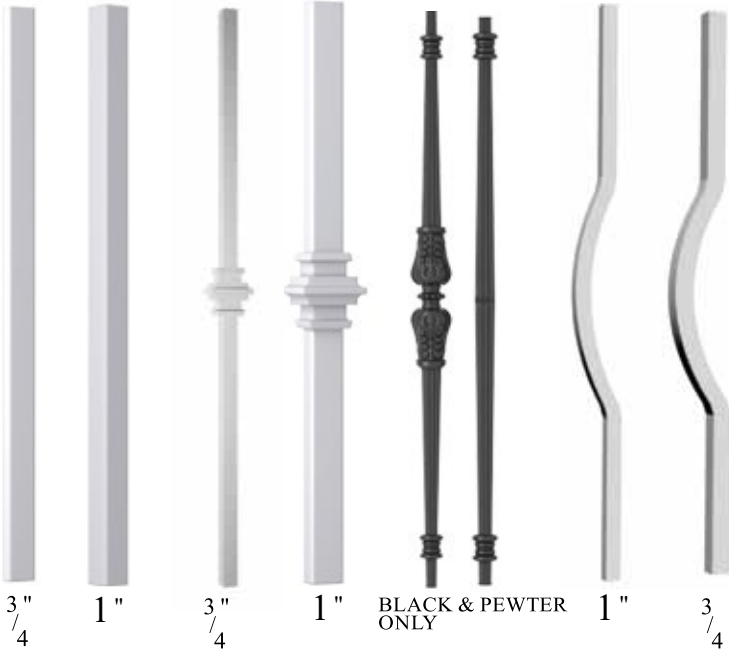

COLOUR PALETTE

Actual Colours May Vary Slightly. All colours are available for each product unless specified with the appropriate colour code.

Pewter (P)

Clay (C)

Cashmere (CM)

Commercial Brown (CB)

Sandalwood (S)

White (W)

Black (B)

COLOUR PALETTE AND ACCESSORIES

TOP RAILS

Victoria top

Square top

Regal top

Standard top

PICKETS

POSTS

3"
4

1"

3"
4

1"

BLACK & PEWTER
ONLY

1"