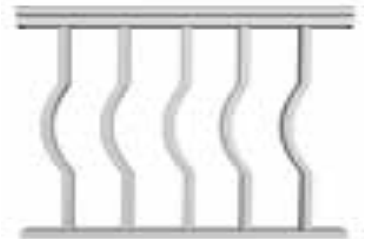

8" ROUND

OPTIONAL

7 1/4" X 7 1/4" SQUARE

FLUTED

SMOOTH

COLUMNS

DC1

DC2

DC3

DOUBLE COLUMNS

PRIVACY PANELS

R1

R2

R3

R4

R4 Scroll