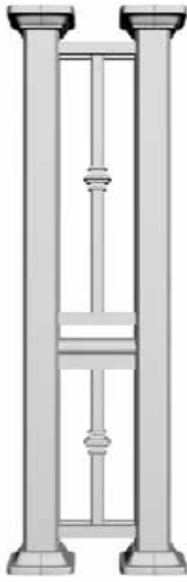

3"
4

3" x 3"

2" x 2"

1" x 1"

4" X 4"
SQUARE

5 1/4" X 5 1/4"
SQUARE

7 1/4"
ROUND

7 1/4" X 7 1/4"
SQUARE

8" ROUND

OPTIONAL

7 1/4" X 7 1/4" SQUARE

FLUTED

SMOOTH

COLUMNS

DC1

DC2

DC3

DOUBLE COLUMNS

PRIVACY PANELS

R1

R2

R3

R4

R4 Scroll