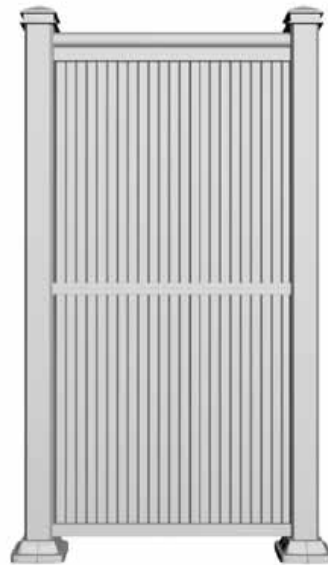

DOUBLE COLUMNS

PRIVACY PANELS