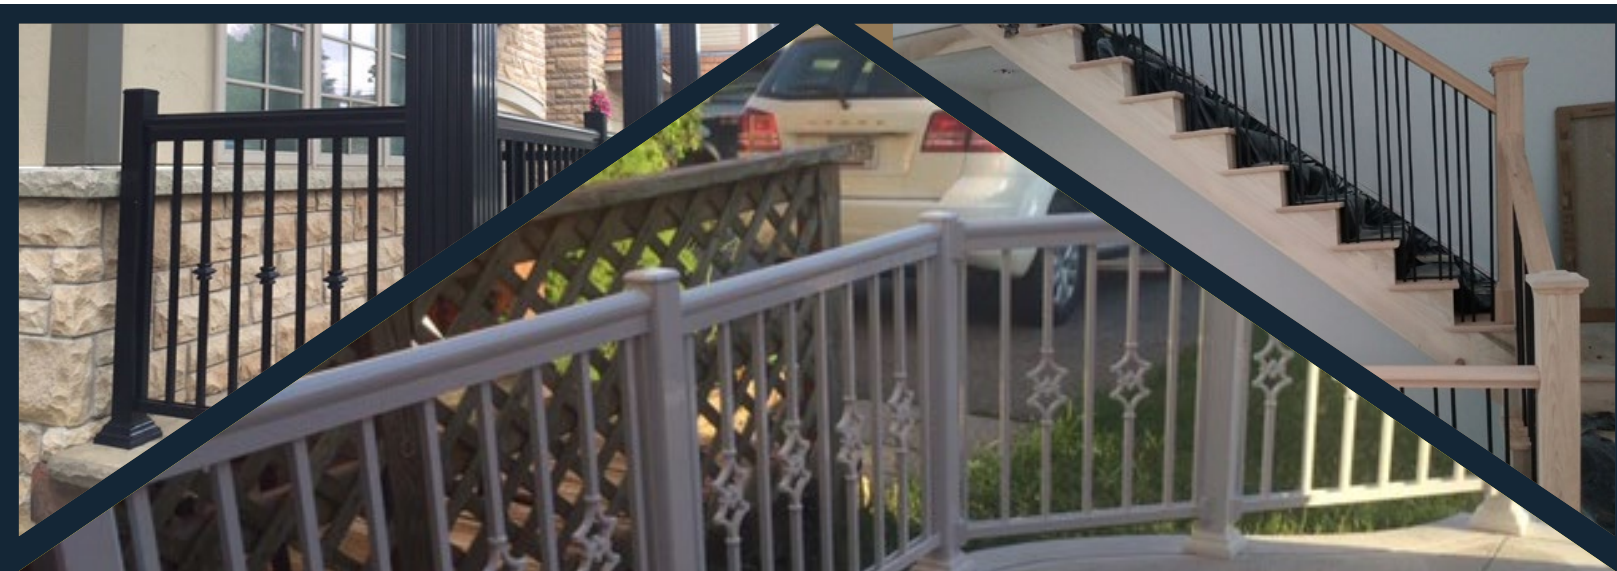

3" x 3"

2" x 2"

1" x 1"