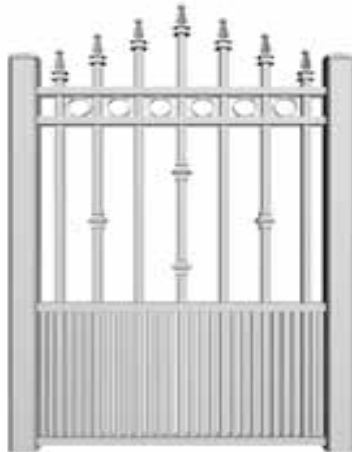

G1

Available in $\frac{3}{4}$ " or 1" pickets. Gates can be made with pyramid top or straight top.

GATES