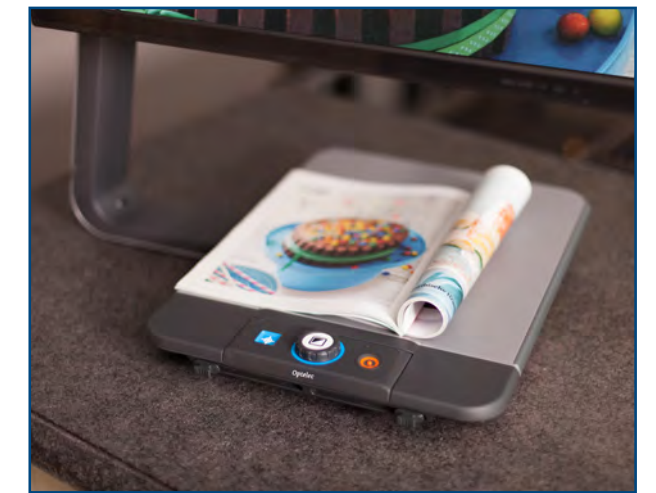

The ClearView C will increase your reading comfort and also match the interior of your home. It looks stylish so you can even place it in your living room.