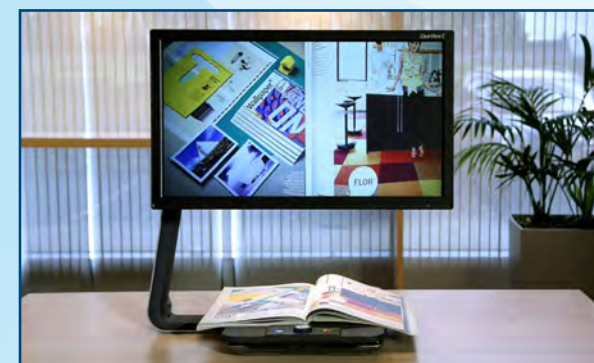

Key benefits:

- Unique and modern design that fits your interior
- C-shaped arm giving you more freedom of movement
- More working space to read larger documents more easily
- Control Pad to switch between basic and advanced controls
- View High Definition text and images on a bright widescreen
- Space saving Compact or wide Comfort set-up