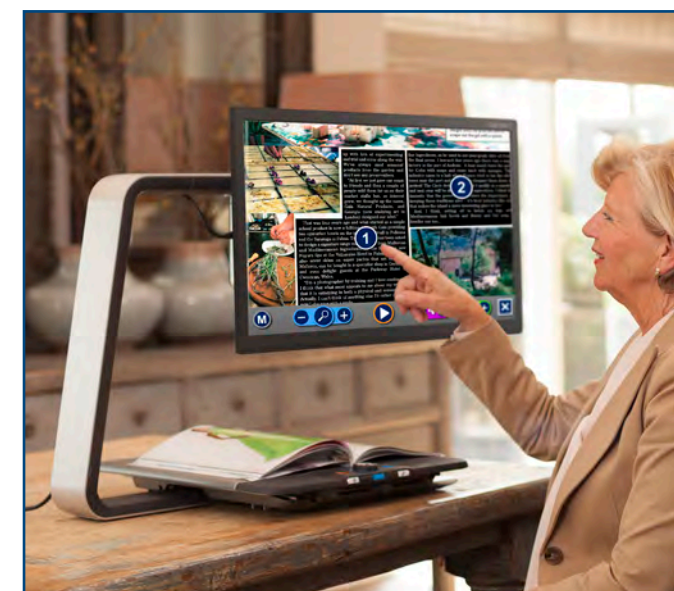

ClearView C HD

Text-to-Speech

Make long texts easier to read by converting printed text into speech.

ClearView C Speech

Read newspapers

All ClearView C models are available in the Comfort setup that provides more space to read large documents.

ClearView C Comfort

ClearView C Speech

Is reading too tiresome for you?

The Optelec ClearView C Speech can instantly convert any printed text into speech. This makes it possible to have access to information in a way that is most comfortable and easy for you. Especially long texts are now easy to read.