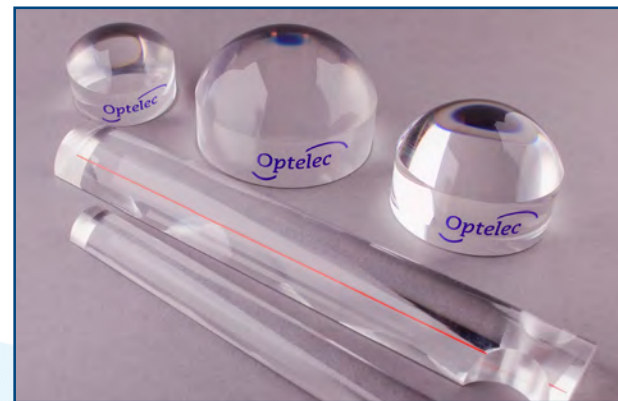

Optical Magnifiers

Do you have trouble reading? Are you looking for something that can help you to read comfortably again? Optelec offers a wide range of optical magnifiers that allows you to read texts more easily. Whether you want to read at home, at the office or on the go, we have a solution for you.

Handheld magnifiers

Handheld magnifiers are ideal to use at home. There are many types of handheld magnifiers: classic reading magnifiers, ergonomically designed magnifiers, and illuminated magnifiers with LED light that make reading easier.

- Magnification: 2.5X and up

Stand magnifiers

Stand magnifiers are useful if you want to read longer pieces of text or if you find it difficult to hold a magnifier. Larger stand magnifiers are placed

on a table, smaller stand magnifiers are placed directly on the document you want to read.

- Magnification: 3.5X and up

Dome and bar magnifiers

Dome and bar magnifiers are light weight, handheld products that are ideal for simple reading tasks. Dome magnifiers are uniquely shaped in a semi-circle that provide distortion-free pre-focused magnifying power. Bar magnifiers can be used to read a line of printed text or handwriting more easily.

- Magnification dome: 1.8X and up
- Magnification bar: 2X and up

Key benefits:

- Multiple types available
- Integrated LED lighting for optimal reading experience
- Small and lightweight
- Portable