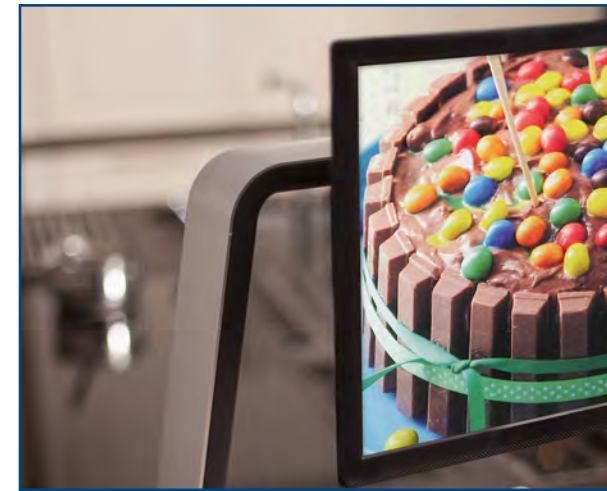

Comfortable reading starts with the C