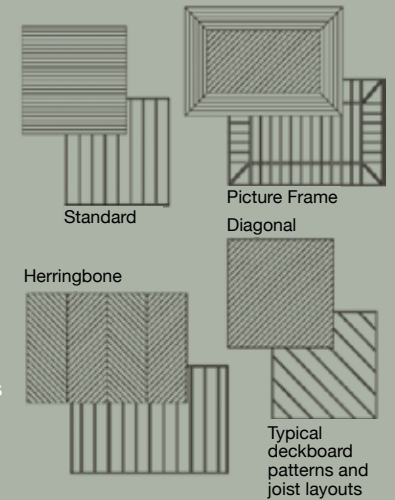

PRODUCTS	DIMENSIONS (MM UNLESS STATED)	COLLECTED		DELIVERED		WHICH FRANK KEY SITES STOCKS THIS ITEM
		EXC VAT	INC VAT	EXC VAT	INC VAT	
Treated Deck Boards	3.0m x ex 125mm x 38mm	£5.85	£7.02	£6.44	£7.73	DB SHF BW SC MP RIP
	3.6m x ex 125mm x 38mm	£7.00	£8.40	£7.70	£9.24	DB SHF BW SC MP RIP
	4.2m x ex 125mm x 38mm	£8.16	£9.79	£8.98	£10.78	DB SHF BW SC MP RIP
	4.8m x ex 125mm x 38mm	£9.32	£11.18	£10.25	£12.30	DB SHF BW SC MP RIP
	5.1m x ex 125mm x 38mm	£9.34	£11.21	£10.27	£12.32	DB SHF BW SC MP RIP
Treated Timber Joists	ex 47 x 150mm per metre	£2.74	£3.29	£3.01	£3.61	DB SHF BW SC - RIP
	ex 47 x 100mm per metre	£1.83	£2.20	£2.01	£2.41	DB SHF BW SC - RIP