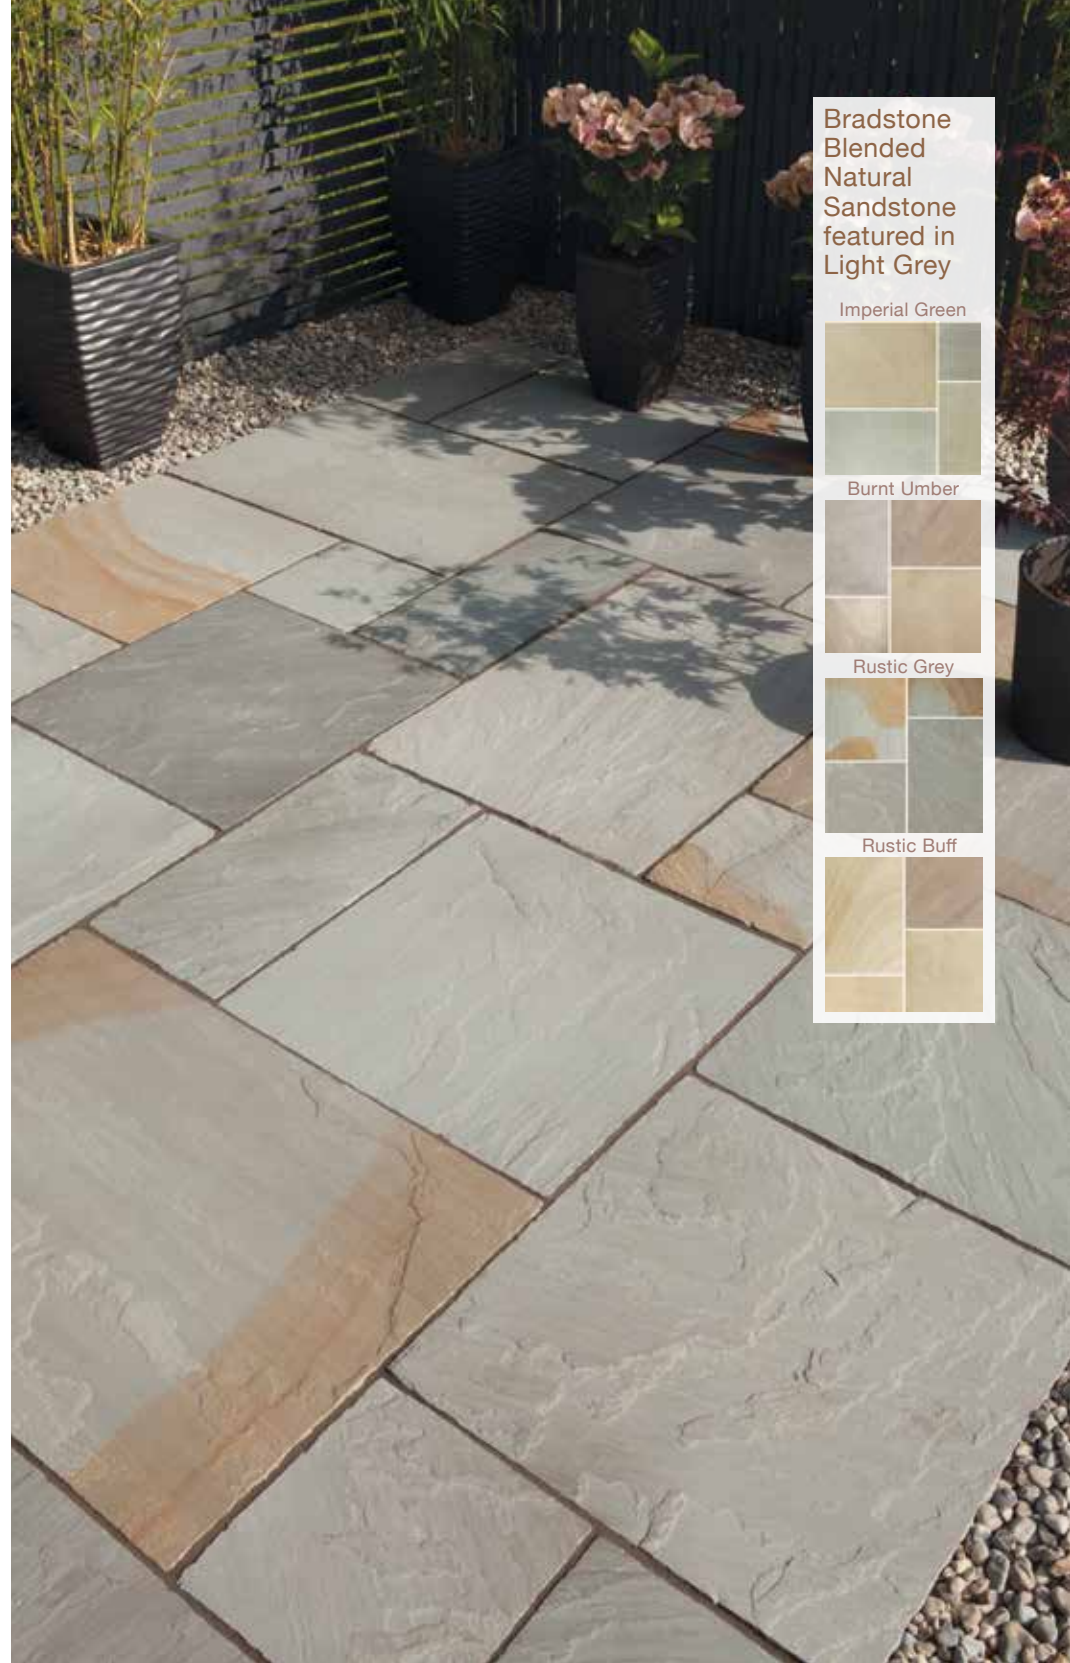

PRODUCTS	COLOURS	DIMENSIONS (MM UNLESS STATED)	COLLECTED		DELIVERED		WHICH FRANK KEY SITES STOCKS THIS ITEM
			EXC VAT	INC VAT	EXC VAT	INC VAT	
Bradstone Blended Natural Sandstone	Rustic Grey	19.52sqm	£381.23	£457.48	£419.35	£503.22	DB - BW SC MP RIP
	Rustic Buff	Patio Pack (900x600, 600x600, 600x290, 290x290)	£387.08	£464.50	£425.78	£510.94	DB - BW SC MP RIP
	Imperial Green		£385.91	£463.09	£424.50	£509.40	DB - BW SC MP RIP
	Burnt Umber		£368.34	£442.01	£405.17	£486.20	DB - BW SC MP RIP
	Rustic Grey Blend	900mmx600mm	£12.81	£15.37	£14.09	£16.91	DB - BW SC MP RIP
		600mmx600mm	£8.62	£10.34	£9.48	£11.38	DB - BW SC MP RIP
	Imperial Green Blend	900mmx600mm	£12.97	£15.56	£14.26	£17.11	DB - BW SC MP RIP
		600mmx600mm	£8.72	£10.46	£9.59	£11.51	DB - BW SC MP RIP
	Burnt Umber	900mmx600mm	£12.39	£14.87	£13.63	£16.36	DB - BW SC MP RIP
		600mmx600mm	£8.33	£10.00	£9.16	£10.99	DB - BW SC MP RIP
Rustic Buff Blend	900mmx600mm	£13.02	£15.62	£14.32	£17.18	DB - BW SC MP RIP	
	600mmx600mm	£8.75	£10.50	£9.63	£11.56	DB - BW SC MP RIP	
Bradstone Natural Stone Setts	Autumn Green	100x100mm	£0.86	£1.03	£0.95	£1.14	DB - - - - -
	Sunset Buff					SPECIAL ORDER ONLY	
	Fossil Buff					DB - BW - - -	
Bradstone Smooth Natural Sandstone	Dune	15.3sqm Patio Pack (900x600, 600x600, 600x300, 300x300)	£667.16	£800.59	£733.87	£880.64	SPECIAL ORDER ONLY
	Modac						
	Rainbow						
	Silver Grey						
	Ivory		£731.42	£877.70	£804.56	£965.47	SPECIAL ORDER ONLY
Bradstone Grand Natural Sandstone	Dark Grey						
	Sunset						
	Dune	600mmx600mm	£14.41	£17.30	£15.85	£19.02	SPECIAL ORDER ONLY
Ivory	600mmx600mm	£15.80	£18.96	£17.38	£20.86	SPECIAL ORDER ONLY	
Bradstone Grand Natural Sandstone	Caramel	1250x750 per 13.13sqm pack	£833.65	£1,000.38	£917.02	£1,100.42	SPECIAL ORDER ONLY
		1000x750 per 10.5 sqm pack	£668.27	£801.92	£735.10	£882.12	SPECIAL ORDER ONLY
		750x750 per 9sqm pack	£573.44	£688.13	£630.78	£756.94	SPECIAL ORDER ONLY
		500x750 per 6 sqm pack	£384.64	£461.57	£423.10	£507.72	SPECIAL ORDER ONLY
		15.3sqm Patio Pack (900x600, 600x600, 600x300, 300x300)	£967.99	£1,161.58	£1,064.79	£1,277.75	SPECIAL ORDER ONLY

Bradstone Blended Natural Sandstone featured in Light Grey

Imperial Green

Burnt Umber

Rustic Grey

Rustic Buff