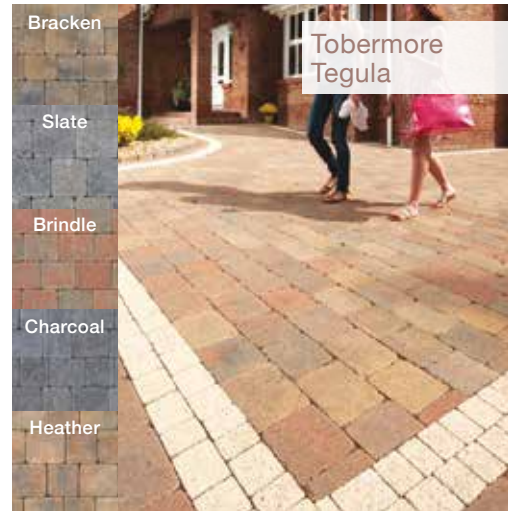

PRODUCTS	COLOURS	DIMENSIONS (MM UNLESS STATED)	COLLECTED		DELIVERED		WHICH FRANK KEY SITES STOCKS THIS ITEM						
			EXC VAT	INC VAT	EXC VAT	INC VAT							
Tobermore Tegula	Bracken	Mixed Pack (197x173, 173x173, 130x173) (sold in 1.05sqm layers)	£23.95	£28.74	£26.35	£31.62	- SHF - - - -						
	Slate												
	Brindle												
	Charcoal												
Bradstone Monksbridge	Cinder	Mixed Pack 9.6 sqm (250x150, 200x150, 150x150, 100x150)	£181.50	£217.80	£199.65	£239.58	SPECIAL ORDER ONLY						
	Croft												
	Royale												
	Woodland												
Bradstone Stonemaster	Dark Washed	Mixed Pack 10.2 sqm (250x150, 200x150, 150x150, 100x150)	£343.70	£412.44	£378.07	£453.68	DB - - - - -						
	Mid Washed												
	Light Washed							300x100x60mm	£1.21	£1.45	£1.33	£1.60	DB - - - - -
Bradstone Lumley Cobble	Stone	Mixed Pack 7.48sqm (280x170, 240x170, 200x170, 160x170, 280x130, 240x130, 200x130, 120x130)	£163.76	£196.51	£180.14	£216.17	SPECIAL ORDER ONLY