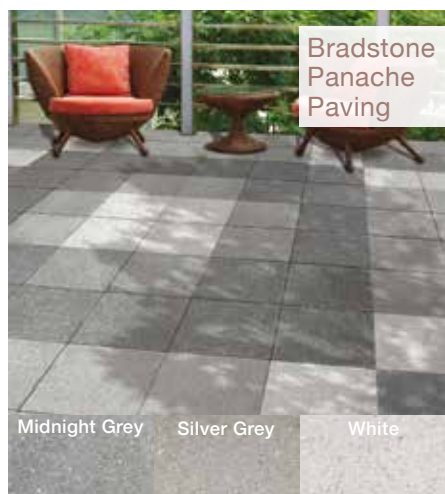

PRODUCTS	COLOURS	DIMENSIONS (MM UNLESS STATED)	COLLECTED		DELIVERED		WHICH FRANK KEY SITES STOCKS THIS ITEM
			EXC VAT	INC VAT	EXC VAT	INC VAT	
Bradstone Stonemaster Paving	Dark Buff/ Mid Buff/ Light Buff	800x200mm	£8.36	£10.03	£9.20	£11.04	DB - - - MP -
	Dark Grey/ Mid Grey/ Light Grey						
Bradstone Panache Paving	Midnight Grey	450x450 Ground	£7.63	£9.16	£8.39	£10.07	SPECIAL ORDER ONLY
	Silver Grey						
	White						
Bradstone Mahina	Light Grey	600mmx600mm	£9.89	£11.87	£10.88	£13.07	SPECIAL ORDER ONLY
	Dark Grey	450mmx450mm	£5.56	£6.67	£6.12	£7.34	SPECIAL ORDER ONLY