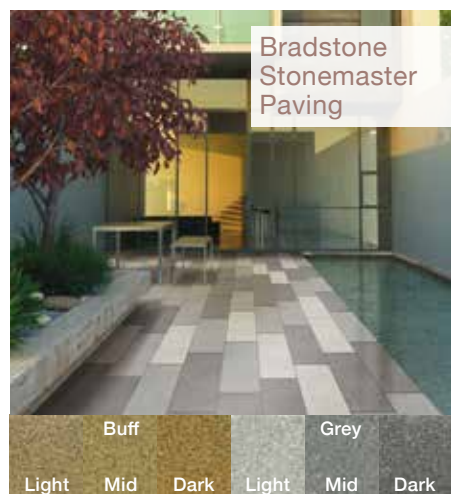

PRODUCTS	COLOURS	DIMENSIONS (MM UNLESS STATED)	COLLECTED		DELIVERED		WHICH FRANK KEY SITES STOCKS THIS ITEM
			EXC VAT	INC VAT	EXC VAT	INC VAT	
Bradstone Stonemaster Paving	Dark Buff/ Mid Buff/ Light Buff	800x200mm	£8.36	£10.03	£9.20	£11.04	DB - - - MP -
	Dark Grey/ Mid Grey/ Light Grey						
Bradstone Panache Paving	Midnight Grey	450x450 Ground	£7.63	£9.16	£8.39	£10.07	SPECIAL ORDER ONLY
	Silver Grey						
	White						
Bradstone Mahina	Light Grey	600mmx600mm	£9.89	£11.87	£10.88	£13.07	SPECIAL ORDER ONLY
	Dark Grey	450mmx450mm	£5.56	£6.67	£6.12	£7.34	SPECIAL ORDER ONLY