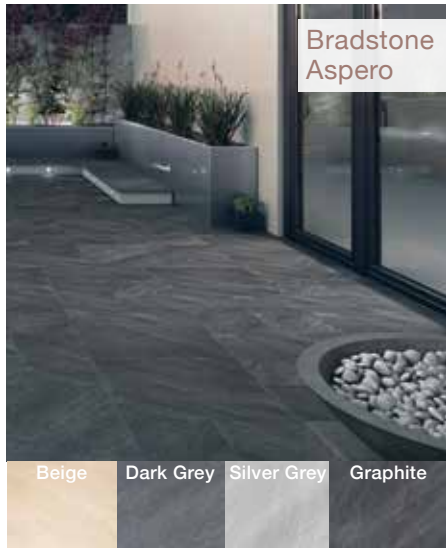

Paving

PRODUCTS	COLOURS	DIMENSIONS (MM UNLESS STATED)	COLLECTED		DELIVERED		WHICH FRANK KEY SITES STOCKS THIS ITEM					
			EXC VAT	INC VAT	EXC VAT	INC VAT						
Bradstone Mode	Beige	Textured - 600x600	£18.86	£22.63	£20.75	£24.90	DB	-	-	-	MP	-
	Dark Grey	Profiled - 600x600	£18.86	£22.63	£20.75	£24.90	DB	-	-	-	MP	-
	Graphite		£9.44	£11.33	£10.38	£12.46	DB	-	-	-	MP	-
	Silver Grey	Profiled - 600x300										
Bradstone Aspero	Beige	18.36sqm Patio Pack (595x595mm, 595x295mm, 295x295mm)	£879.10	£1,054.92	£967.01	£1,160.41	DB	-	-	-	-	-
	Dark Grey											
	Silver Grey											
	Graphite											
Bradstone Vetusto	Dune	18.36sqm Patio Pack (595x595mm, 595x295mm, 295x295mm)	£877.12	£1,052.55	£964.83	£1,157.80	SPECIAL ORDER ONLY					

Bradstone Mode featured in Textured Beige

Silver Grey

Graphite

Dark Grey

Shell

Beige