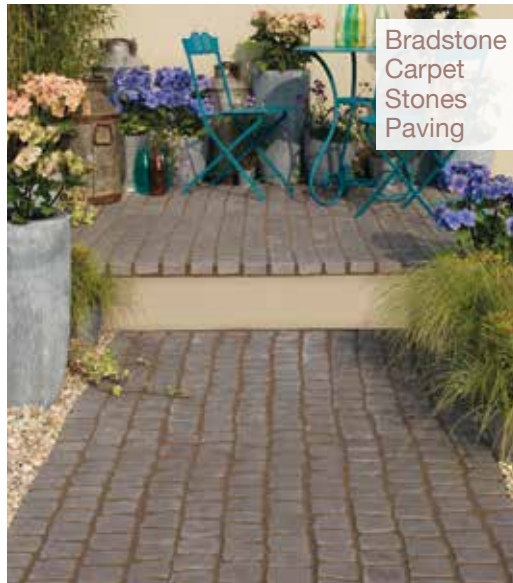

Bradstone Stonewood

Bradstone Carpet Stones Paving