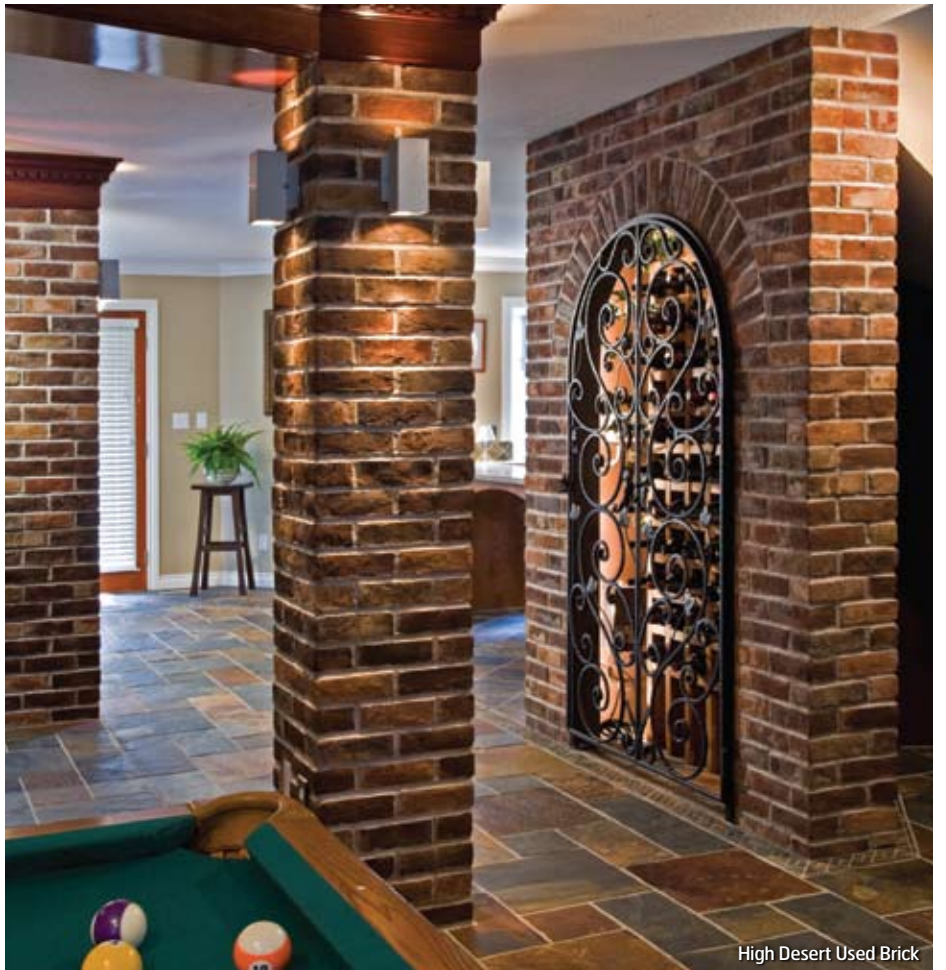

Lakeshore River Rock (CSV-2004)

Whitewater River Rock (CSV-2053)

SPLIT FACE

Superior Split Face (CSV-2003)

CULTURED BRICK® VENEER

Antique Red Used Brick (CB-4052)

High Desert Used Brick (CB-418953)

High Desert Used Brick