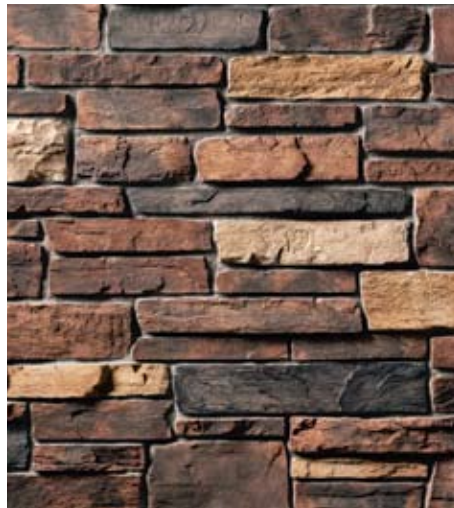

Red Rock Country LedgeStone (CSV-387453)