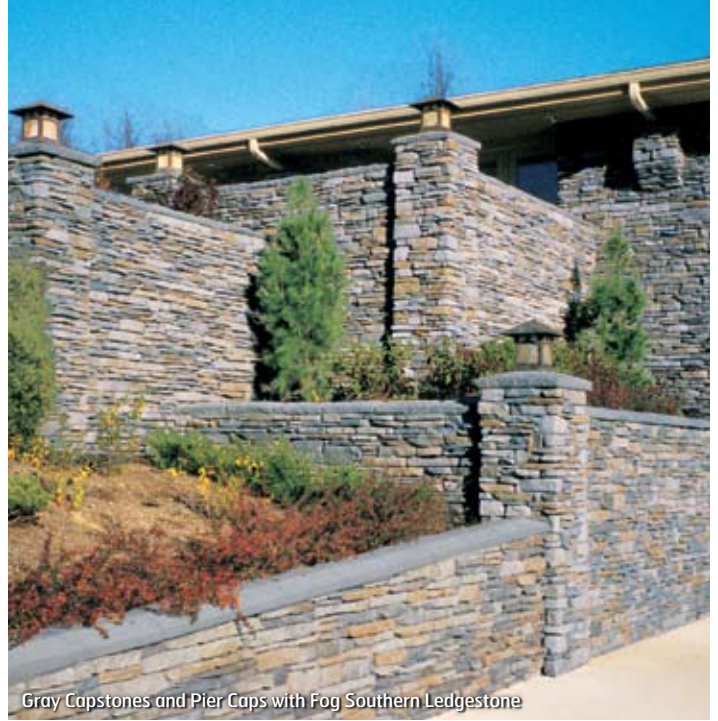

Gray Capstones and Pier Caps with Fog Southern Ledgestone

Capstones

24" x 24" Flagstone Pier Cap
shown in Champagne.
Also available in 32" x 32"

10" x 20" Flat Textured Capstones
shown in Champagne.

12" x 20" Flagstone Sloped Wall Cap
shown in Gray.
Also available in 16" x 20"