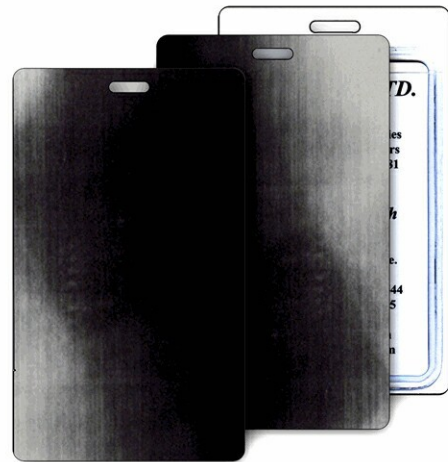

GALLANT®

HALO Branded Solutions - Gallant Gifts Inc.
775 South Kirkman Road #117
Orlando, FL 32811
Phone: 407.856.4288
Fax: 407.856.2991

Lenticular Luggage Tag / Changing Color - Black/Gray (Imprinted)

Imprinted Lenticular Luggage Tag with changing colors, CMYK offset printing, and laminated with a 75 LPI Lenticular lens on 30 point chipboard is a must have promotional item. PVC vinyl window on the back holds a standard size business or ID card, 2"x3 1/2". ID cards with name and address field are an optional add-on. All Lenticular Luggage Tags are shipped with a flexible plastic loop strap in bulk. For additional charges the flexible plastic loop straps will be attached. 0.3 Oz. weight. 4.375" L x 2.5" W