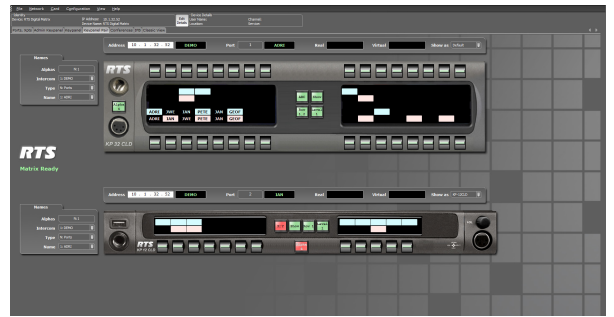

CEREBRUM. CONTROL. YOUR WAY.