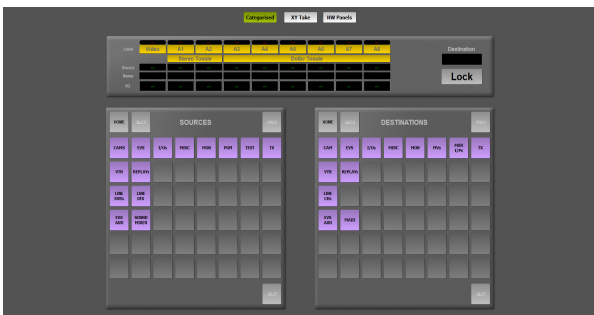

WHY EVS?

EVS is globally recognized as the leader in live video technology for broadcast and new media productions. Our passion and purpose are to help our clients craft immersive stories that trigger the best return on emotion. Through a wide range of products and solutions, we deliver the most gripping live sports images, buzzing entertainment shows and breaking new content to millions of viewers every day - and in real-time.

March 2021

To learn more about EVS go to www.evs.com