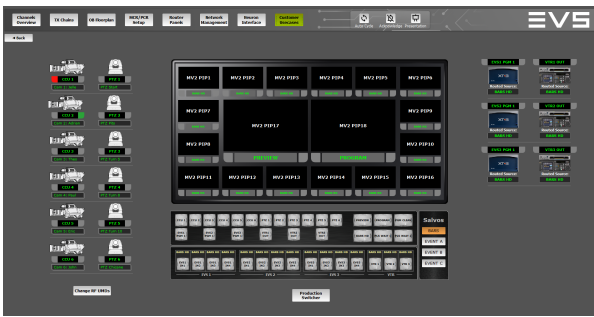

WHY EVS?

EVS is globally recognized as the leader in live video technology for broadcast and new media productions. Our passion and purpose are to help our clients craft immersive stories that trigger the best return on emotion. Through a wide range of products and solutions, we deliver the most gripping live sports images, buzzing entertainment shows and breaking new content to millions of viewers every day - and in real-time.

March 2021

To learn more about EVS go to www.evs.com