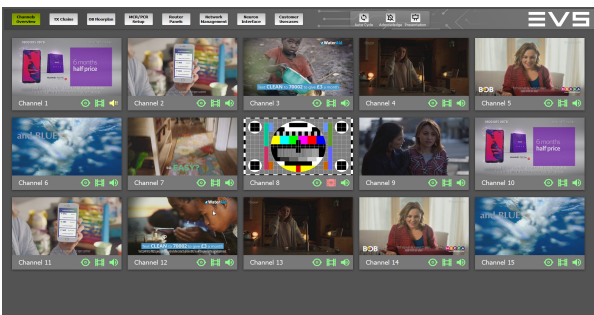

CEREBRUM. CONTROL. YOUR WAY.