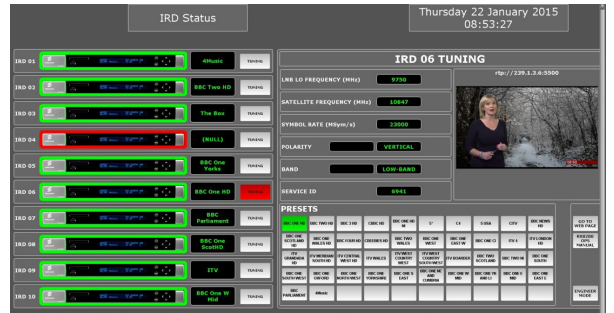

CEREBRUM. CONTROL. YOUR WAY.