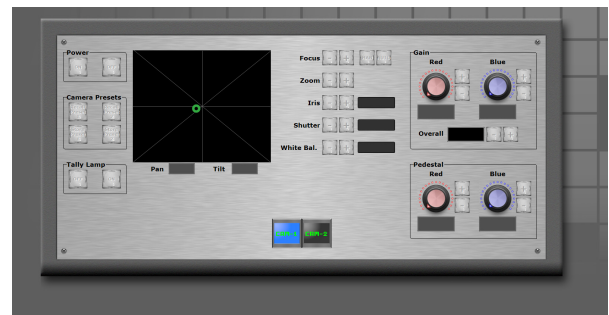

WHY EVS?

EVS is globally recognized as the leader in live video technology for broadcast and new media productions. Our passion and purpose are to help our clients craft immersive stories that trigger the best return on emotion. Through a wide range of products and solutions, we deliver the most gripping live sports images, buzzing entertainment shows and breaking new content to millions of viewers every day - and in real-time.

March 2021

To learn more about EVS go to www.evs.com