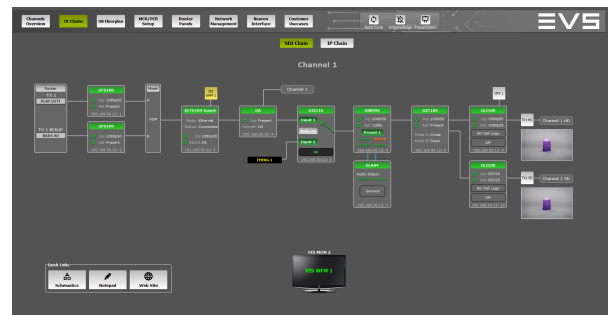

WHY EVS?

EVS is globally recognized as the leader in live video technology for broadcast and new media productions. Our passion and purpose are to help our clients craft immersive stories that trigger the best return on emotion. Through a wide range of products and solutions, we deliver the most gripping live sports images, buzzing entertainment shows and breaking new content to millions of viewers every day - and in real-time.

March 2021

To learn more about EVS go to www.evs.com