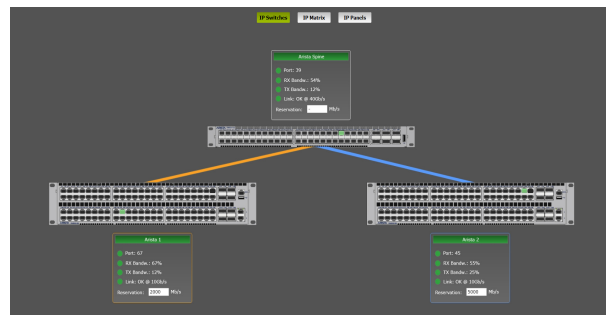

CEREBRUM. CONTROL. YOUR WAY.