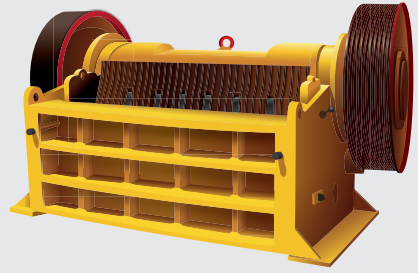

SPECIFIC SOLUTIONS FOR EVERY QUARRY APPLICATION

VIBRATING SCREENS

- T41D Vibrating Screen Bearings – FAG
- Vibrating Screen Bearings – NTN
- Mounted Bearing Units – NTN, FAG
- Bearing Bushes
- Drive Belts – Gates
- Isolator Switch Covers
- Pulleys – Martin, Fenner
- Drive Pulley Guards
- Belt & Chain Tensioners – Rosta
- Electric Motors – Baldor, ABB
- Oscillation Mountings – Rosta
- Motor Mounting Bases – Rosta
- Sealants, Threadlockers, Anti-Sieze, Wearing Compounds – Loctite
- UHMWPE Liners for entry & exit bins
- Vibration Mounts

IMPACT CRUSHERS, CONE CRUSHERS, JAW CRUSHERS, GYRATORY CRUSHERS AND BALL MILLS

- Cylindrical Roller Bearings - NTN, FAG
- Spherical Roller Bearings - NTN, FAG, Timken
- Taper Roller Bearings - NTN, Timken
- Thrust Bearings - Timken
- Non Standard Housings, Components, Upgrades & Solutions - CBC
- Standard Housings & Components - CBC
- Drive Belts - Gates
- Isolator Switch Covers
- Clutches & Brakes - Altra, Eaton, Transfluid, Wichita
- Drives - Falk, Radicon, Elecon
- Taper Bushes & Pulleys - Fenner, Martin
- Belt & Chain Tensioners - Rosta
- Anti-Sieze, Crusher Backing Materials, Wearing Compounds, Thread Sealants, Threadlockers & Retaining Compounds - Loctite
- UHMWPE Liners for entry & exit bins
- Gaskets - Metallic and Soft Cut
- Gland Packing
- Customised Sealing Solutions
- HydraNut Hydraulic Actuated Nuts - Technofast
- Magnetic Filtration System - OEI