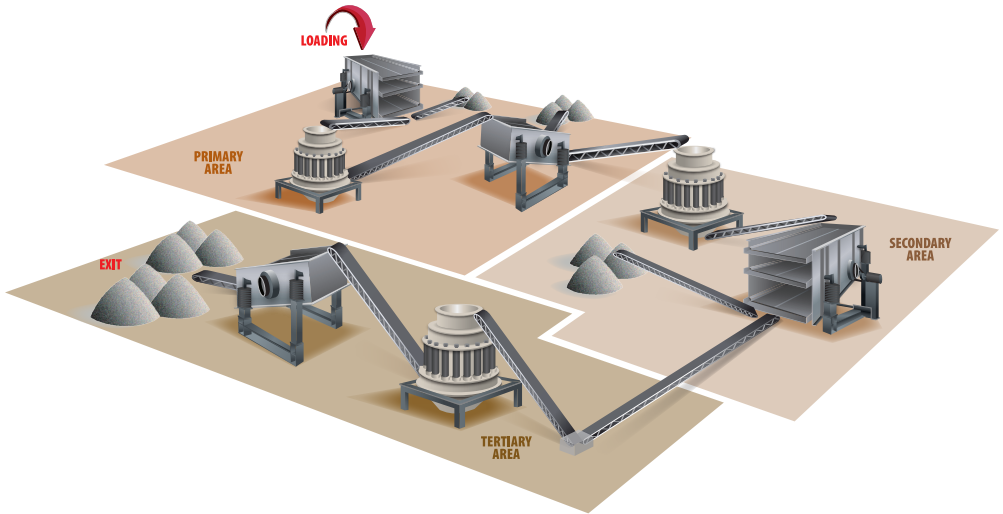

SPECIFIC SOLUTIONS FOR EVERY QUARRY APPLICATION

VIBRATING SCREENS

- T41D Vibrating Screen Bearings – FAG
- Vibrating Screen Bearings – NTN
- Mounted Bearing Units – NTN, FAG
- Bearing Bushes
- Drive Belts – Gates
- Isolator Switch Covers
- Pulleys – Martin, Fenner
- Drive Pulley Guards
- Belt & Chain Tensioners – Rosta
- Electric Motors – Baldor, ABB
- Oscillation Mountings – Rosta
- Motor Mounting Bases – Rosta
- Sealants, Threadlockers, Anti-Sieze, Wearing Compounds – Loctite
- UHMWPE Liners for entry & exit bins
- Vibration Mounts

IMPACT CRUSHERS, CONE CRUSHERS, JAW CRUSHERS, GYRATORY CRUSHERS AND BALL MILLS

- Cylindrical Roller Bearings - NTN, FAG
- Spherical Roller Bearings - NTN, FAG, Timken
- Taper Roller Bearings - NTN, Timken
- Thrust Bearings - Timken
- Non Standard Housings, Components, Upgrades & Solutions - CBC
- Standard Housings & Components - CBC
- Drive Belts - Gates
- Isolator Switch Covers
- Clutches & Brakes - Altra, Eaton, Transfluid, Wichita
- Drives - Falk, Radicon, Elecon
- Taper Bushes & Pulleys - Fenner, Martin
- Belt & Chain Tensioners - Rosta
- Anti-Sieze, Crusher Backing Materials, Wearing Compounds, Thread Sealants, Threadlockers & Retaining Compounds - Loctite
- UHMWPE Liners for entry & exit bins
- Gaskets - Metallic and Soft Cut
- Gland Packing
- Customised Sealing Solutions
- HydraNut Hydraulic Actuated Nuts - Technofast
- Magnetic Filtration System - OEI

CBC has solutions for all mobile equipment including wheel loaders, dump trucks and excavators

CBC Australia delivers premium quality product and highly specialised product support to the quarry industry. We are your all in one source for total bearings, power transmission and engineered solutions, including:

- Purpose-designed bearings for all quarrying equipment - fixed and mobile
- OEM approved bearings and power transmission components
- Hydraulic actuated nuts
- Lubrication solutions
- Specialised products for repair and maintenance solutions