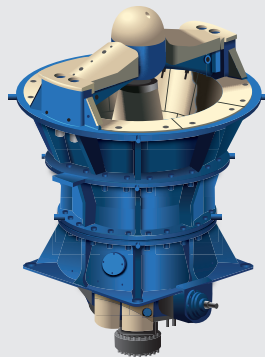

SPECIFIC SOLUTIONS FOR EVERY QUARRY APPLICATION

VIBRATING SCREENS

- T41D Vibrating Screen Bearings – FAG
- Vibrating Screen Bearings – NTN
- Mounted Bearing Units – NTN, FAG
- Bearing Bushes
- Drive Belts – Gates
- Isolator Switch Covers
- Pulleys – Martin, Fenner
- Drive Pulley Guards
- Belt & Chain Tensioners – Rosta
- Electric Motors – Baldor, ABB
- Oscillation Mountings – Rosta
- Motor Mounting Bases – Rosta
- Sealants, Threadlockers, Anti-Sieze, Wearing Compounds – Loctite
- UHMWPE Liners for entry & exit bins
- Vibration Mounts

CONVEYORS

- Spherical Roller Bearings - NTN, FAG, Timken
- Mounted Bearing Units - FAG, NTN
- Split Bearings - Cooper, FAG
- Conveyor Pulley Bearing Units
- ISN Mounted Bearing Units - Dodge
- Bearing Housings (SD & SSN type) with Scorpion Seal - CBC
- Drive Belts - Gates
- Drive Pulley Guards
- Coupling Guards
- Isolator Switch Covers
- Shaft Couplings - Gear, Grid, Disc, Elastomer - Dodge, Falk, Martin, Rexnord
- Industrial Clutches & Brakes - Altra, Eaton, Transfluid, Twiflex
- Taper Bushes – Martin, Fenner
- Electric Motors - Baldor, ABB
- Sheaves - CBC
- Gear Reducers & Drives - Dodge, Falk, Motovario, Radicon, Baldor, ABB
- Fluid Couplings - Transfluid
- Chains & Sprockets – IWIS, Regina, Martin, Rexnord
- Belt & Chain Tensioners - Rosta
- Anti-Sieze, Rubber Repair, Thread Sealants, Threadlockers & Retaining Compounds - Loctite
- Rotary Seals and V-Labs