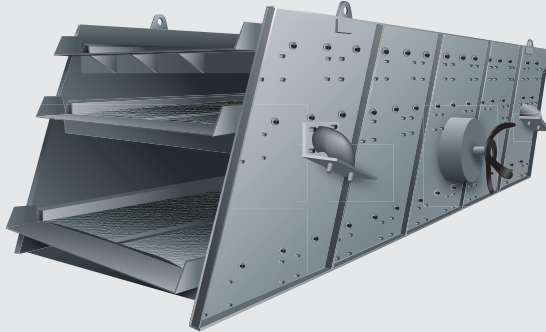

SPECIFIC SOLUTIONS FOR EVERY QUARRY APPLICATION

VIBRATING SCREENS

- T41D Vibrating Screen Bearings – FAG
- Vibrating Screen Bearings – NTN
- Mounted Bearing Units – NTN, FAG
- Bearing Bushes
- Drive Belts – Gates
- Isolator Switch Covers
- Pulleys – Martin, Fenner
- Drive Pulley Guards
- Belt & Chain Tensioners – Rosta
- Electric Motors – Baldor, ABB
- Oscillation Mountings – Rosta
- Motor Mounting Bases – Rosta
- Sealants, Threadlockers, Anti-Sieze, Wearing Compounds – Loctite
- UHMWPE Liners for entry & exit bins
- Vibration Mounts