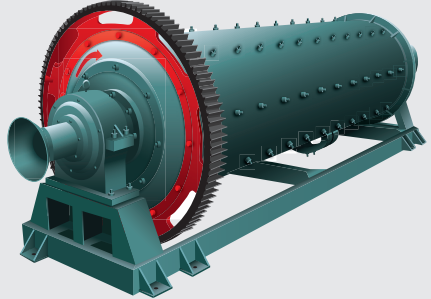

SPECIFIC SOLUTIONS FOR EVERY QUARRY APPLICATION

VIBRATING SCREENS

- T41D Vibrating Screen Bearings – FAG
- Vibrating Screen Bearings – NTN
- Mounted Bearing Units – NTN, FAG
- Bearing Bushes
- Drive Belts – Gates
- Isolator Switch Covers
- Pulleys – Martin, Fenner
- Drive Pulley Guards
- Belt & Chain Tensioners – Rosta
- Electric Motors – Baldor, ABB
- Oscillation Mountings – Rosta
- Motor Mounting Bases – Rosta
- Sealants, Threadlockers, Anti-Sieze, Wearing Compounds – Loctite
- UHMWPE Liners for entry & exit bins
- Vibration Mounts

IMPACT CRUSHERS, CONE CRUSHERS, JAW CRUSHERS, GYRATORY CRUSHERS AND BALL MILLS

- Cylindrical Roller Bearings - NTN, FAG
- Spherical Roller Bearings - NTN, FAG, Timken
- Taper Roller Bearings - NTN, Timken
- Thrust Bearings - Timken
- Non Standard Housings, Components, Upgrades & Solutions - CBC
- Standard Housings & Components - CBC
- Drive Belts - Gates
- Isolator Switch Covers
- Clutches & Brakes - Altra, Eaton, Transfluid, Wichita
- Drives - Falk, Radicon, Elecon
- Taper Bushes & Pulleys - Fenner, Martin
- Belt & Chain Tensioners - Rosta
- Anti-Sieze, Crusher Backing Materials, Wearing Compounds, Thread Sealants, Threadlockers & Retaining Compounds - Loctite
- UHMWPE Liners for entry & exit bins
- Gaskets - Metallic and Soft Cut
- Gland Packing
- Customised Sealing Solutions
- HydraNut Hydraulic Actuated Nuts - Technofast
- Magnetic Filtration System - OEI