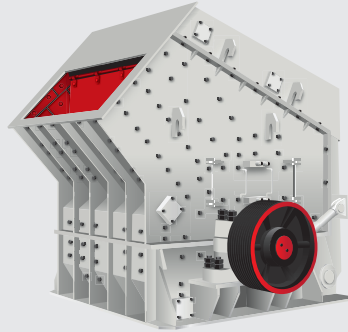

IMPACT CRUSHERS, CONE CRUSHERS, JAW CRUSHERS, GYRATORY CRUSHERS AND BALL MILLS

- Cylindrical Roller Bearings - NTN, FAG
- Spherical Roller Bearings - NTN, FAG, Timken
- Taper Roller Bearings - NTN, Timken
- Thrust Bearings - Timken
- Non Standard Housings, Components, Upgrades & Solutions - CBC
- Standard Housings & Components - CBC
- Drive Belts - Gates
- Isolator Switch Covers
- Clutches & Brakes - Altra, Eaton, Transfluid, Wichita
- Drives - Falk, Radicon, Elecon
- Taper Bushes & Pulleys - Fenner, Martin
- Belt & Chain Tensioners - Rosta
- Anti-Sieze, Crusher Backing Materials, Wearing Compounds, Thread Sealants, Threadlockers & Retaining Compounds - Loctite
- UHMWPE Liners for entry & exit bins
- Gaskets - Metallic and Soft Cut
- Gland Packing
- Customised Sealing Solutions
- HydraNut Hydraulic Actuated Nuts - Technofast
- Magnetic Filtration System - OEI