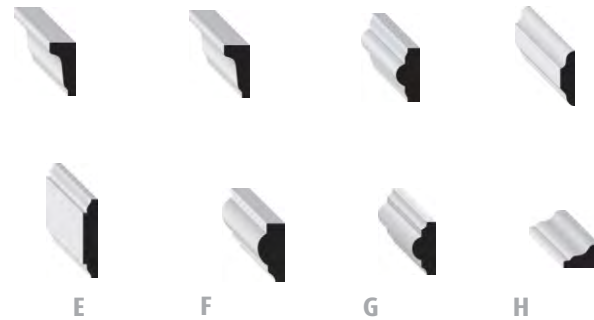

DecoPanel Mouldings - FJ Raw		
A	MFJ21882	1/4 x 1 3/16 x 8'
B	MFJ21892	9/16 x 1 7/16 x 8'
C	MFJ26962	1/2 x 1 1/8 x 8'
D	MFJ429D-08	5/16 x 1 3/16 x 8'
E	MFJ430D-08	5/16 x 1 11/16 x 8'
F	MFJ432D-08	9/16 x 1 1/4 x 8'
G	MFJ524-08	1/2 x 1 1/8 x 8'
H	MFJ572-08	1/2 x 3/4 x 8'