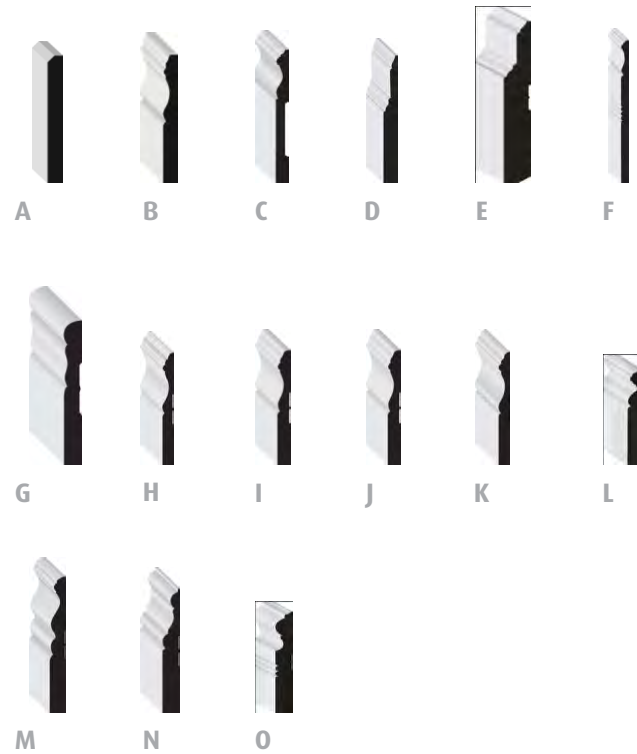

Mouldings

Baseboards

MDF Primed		
A	MFP4429-16	5/8 X 5 1/2 X 16'
B	MFP606-14	1/2 x 5 1/8
C	MFP80951	1/2 x 5 1/8
D	MFP82341	9/16 x 5 1/2
E	MFP82351	5/8 x 7 1/4 x 12'
F	MFP8264-08	1/2 x 7 3/8 x 8'
G	MFP8622B-12	3/8 x 3 1/8 x 12'
H	MFP87061	3/8 x 3 7/8
I	MFP8873-08	7/16 x 3 15/16 x 8'
J	MFP8873-08	3/8 x 3 7/8 x 12'
K	MFP89101	3/8 x 3 7/8 x 12'
L	MFP89101	9/16 x 5 9/16 x 14'
M	MFPU206-16	9/16 x 5 1/4 x 16'
N	MFPU4122	9/16 x 4 1/4 x 8'
O	MFPU8263	9/16 x 6 1/2 x 12'