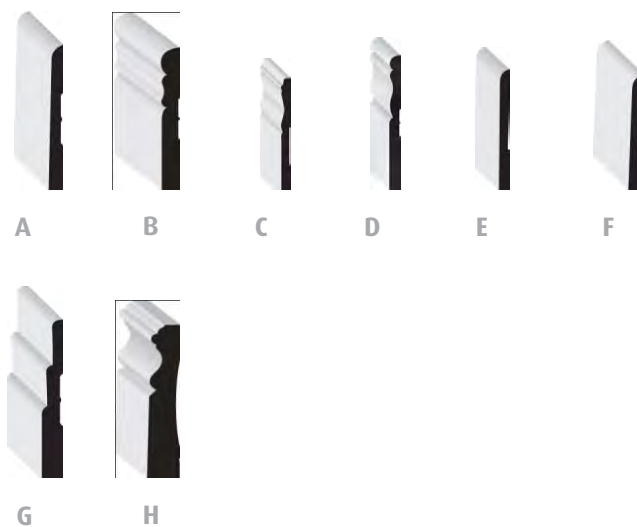

FJ Raw		
A	MFJ2130-16	5/16 x 3 1/8 x 16'
B	MFJ26222	5/16 x 3 1/8 x 8'
C	MFJ29092	5/16 x 4 1/8 x 8'
D	MFJ441-08	7/16 x 5 5/16 x 8'
E	MFJ457-08	5/16 x 4 1/8 x 8'
F	MFJ459-08	5/16 x 2 1/2 x 8'
G	MFJ468-08	7/16 x 3 7/16 x 8'
H	MFJ472-08	11/16 x 4 1/8 x 8'