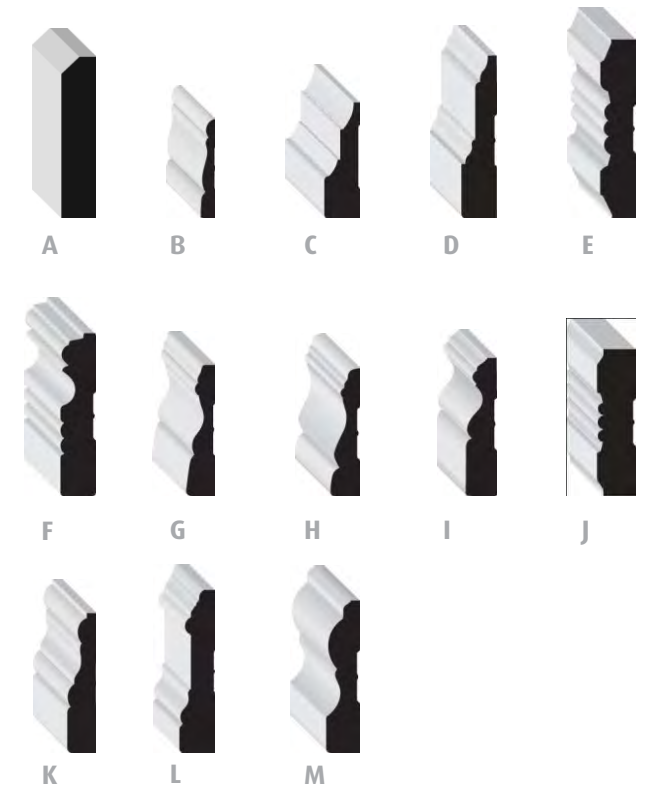

Mouldings

Casings

MDF Primed		
A	MFP4494-16	3/4 x 3 1/2 x 16'
B	MFP4494-16	3/4 x 3 1/2 x 16'
C	MFP80302	11/16 x 2 1/2 x 7'
D	MFP80302	11/16 x 3 1/2 x 14.3'
E	MFP8062B82	3/4 x 3 7/8 x 8'
F	MFP806582	3/4 x 3 1/2 x 8'
G	MFP8800-14	9/16 x 2 11/16 x 14'
H	MFP8900B1	9/16 x 2 3/4
I	MFP89541	11/16 x 3 1/2
J	MFP89772	3/4 x 3 1/16 x 8'
K	MFPU411-16	11/16 x 3 x 16'
L	MFPU5352	11/16 x 3 1/2 x 8'
M	MFPU80632	11/16 x 3 1/4 x 8'