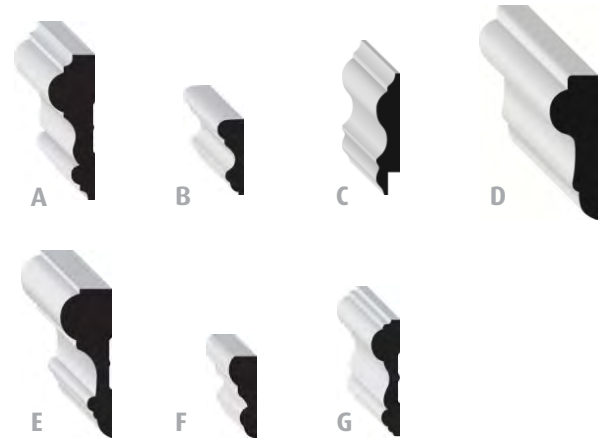

Inside corner baseboards - MDF Primed	
FFPBIC	7/8 x 7/8 x 9
FFPBICM	11/16 x 11/16 x 5 5/8
FFPBICM8	7/8 x 7/8 x 8 3/4
Crowns - FJ Raw	
MFJ454-08	1 3/8 x 2 3/4 x 8'

Mouldings

Crowns

Crowns - MDF Primed		
A	MFP605-08	1 x 6 3/8 x 8'
B	MFP610-16	9/16 x 4 7/16 x 16'
C	MFP715-14	9/16 x 4 3/8 x 14'
D	MFP740-16	9/16 x 5 1/8 x 16'
E	MFP8048B-14	9/16 x 4 1/8 x 14'
F	MFP8058-08	1/2 x 3 5/16 x 8'
G	MFP8882-12	5/8 x 4 1/2 x 12'
H	MFPU47	5/8 x 4 1/4 x 16'

Crowns - FJ Raw		
A	MFJ21732	7/16 x 1 5/8 x 8'
B	MFJ21802	9/16 x 4 1/2 x 8'
C	MFJ580-08	9/16 x 3 1/16 x 8'

Baseboards	
MFPU712	11/16 x 4 1/2

Mouldings

Panel Ceilings and Columns

Chair Rails - MDF Primed		
A	MFP720-08	1 x 3 1/8 x 8'
B	MFP722-08	5/8 x 1 5/8 x 8'
C	MFP737-08	1/2 x 2 5/8 x 8'
D	MFP80332	1/2 x 1 1/2 x 8'
E	MFP81601	1 1/8 x 3 3/16
F	MFP83002	9/16 x 1 3/4 x 8'
G	MFP8390-12	5/8 x 2 1/2 x 12'