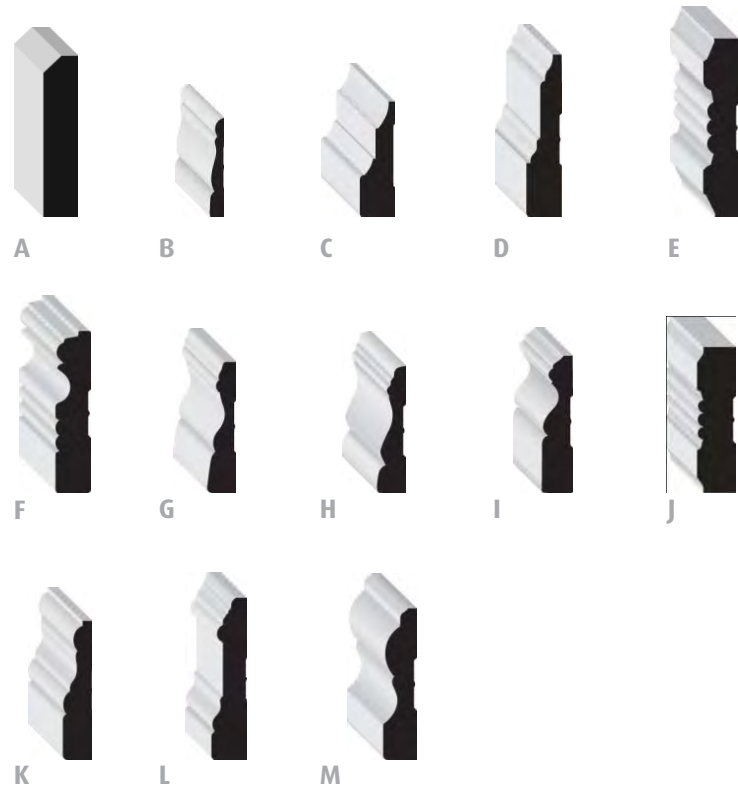

Mouldings

Casings

Casings - MDF Primed		
A	MFP4494-16	3/4 x 3 1/2 x 16'
B	MFP702-07	5/16 x 2 1/8 x 7'
C	MFP80302	11/16 x 2 1/2 x 7'
D	MFP80311	11/16 x 3 1/2 x 14.3'
E	MFP8062B82	3/4 x 3 7/8 x 8'
F	MFP806582	3/4 x 3 1/2 x 8'
G	MFP8800-14	9/16 x 2 11/16 x 14'
H	MFP8900B1	9/16 x 2 3/4
I	MFP89541	11/16 x 3 1/2
J	MFP89772	3/4 x 3 1/16 x 8'
K	MFPU411-16	11/16 x 3 x 16'
L	MFPU5352	11/16 x 3 1/2 x 8'
M	MFPU80632	11/16 x 3 1/4 x 8'