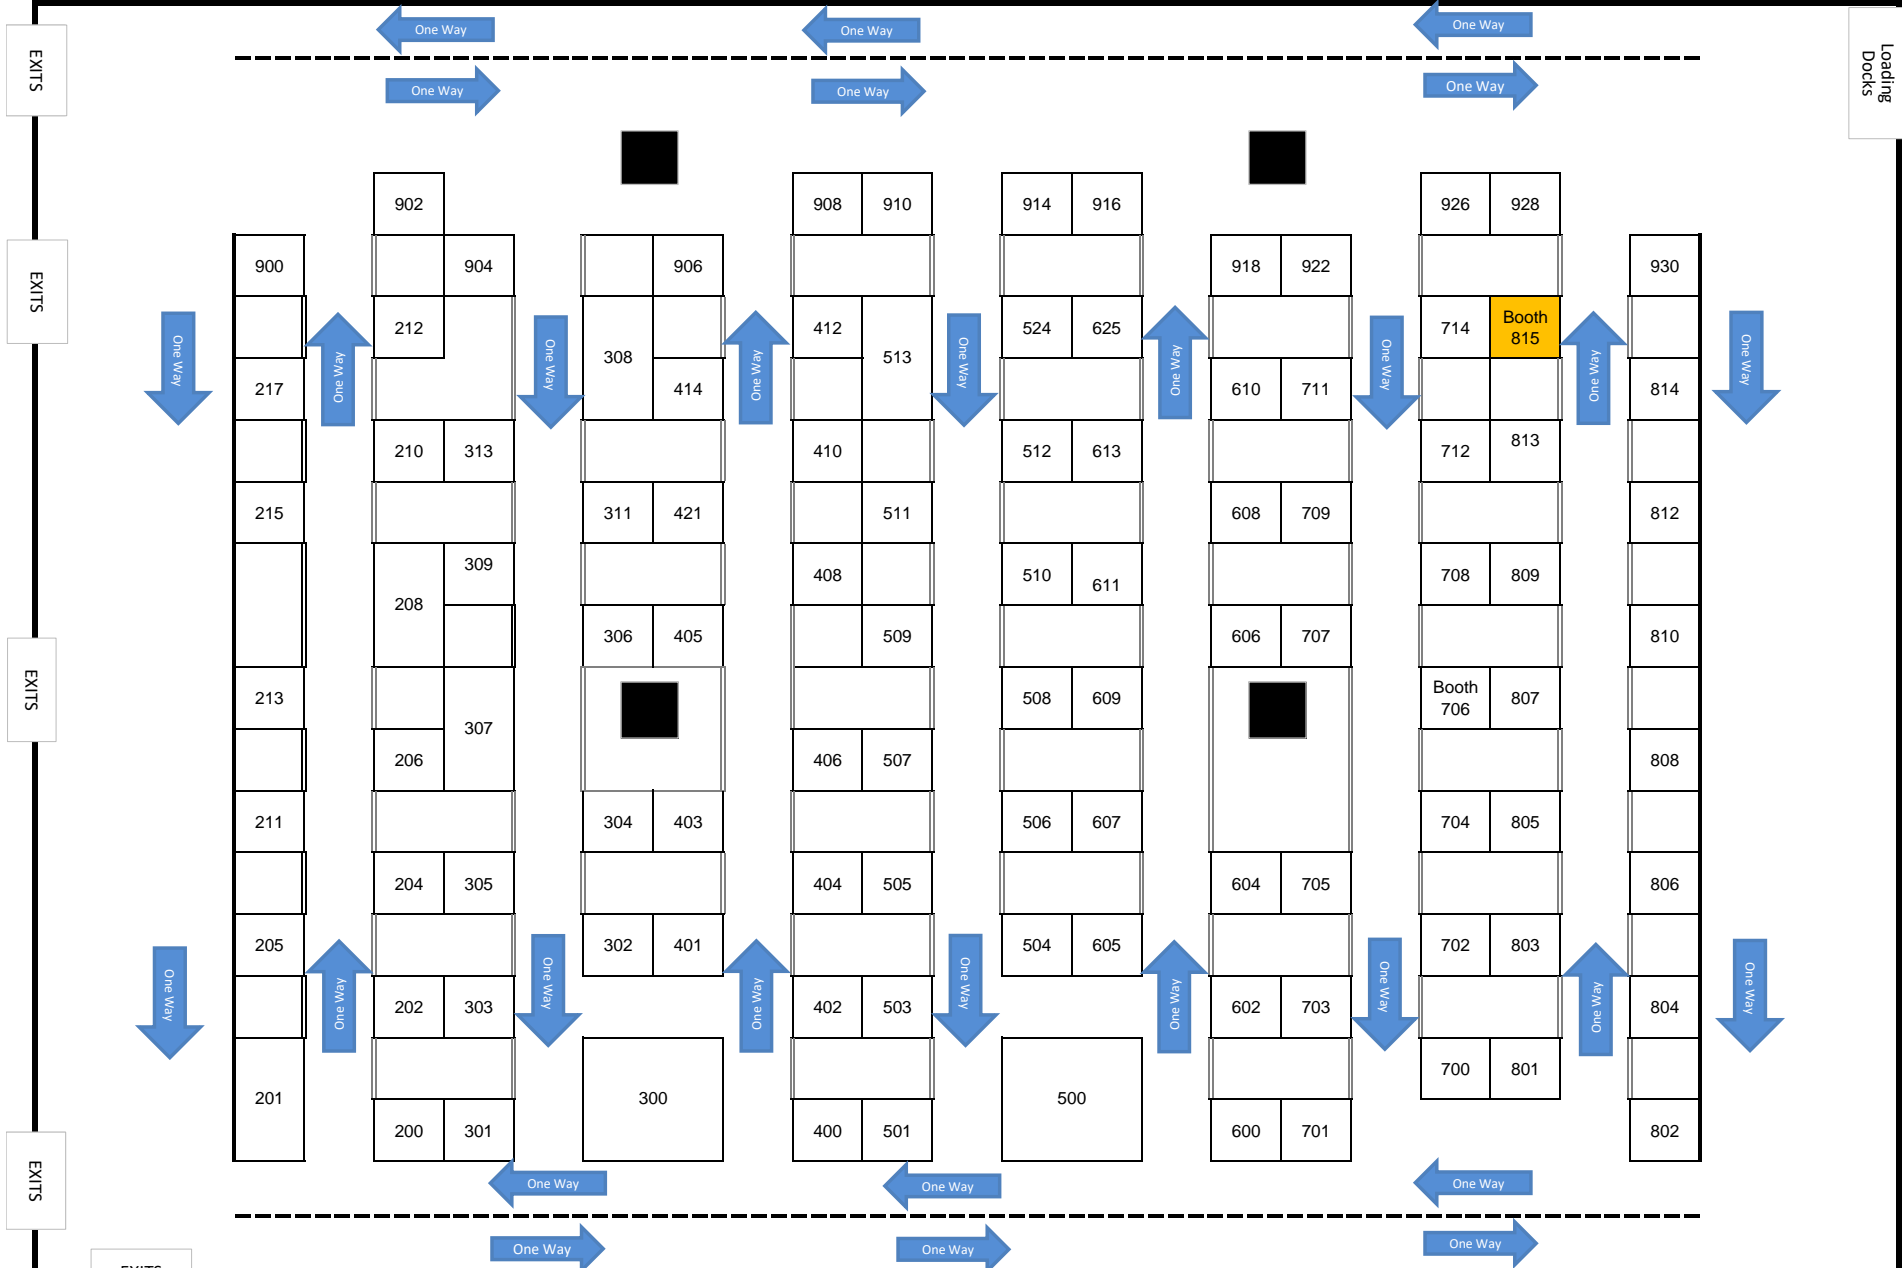

Please note that the floor plan is not to scale

Booth Space

Larger booths are marked with dimensions.

Booths are 10' W x 10' D

Pillars

Available Booth Space

Social Distancing 3' Pipe & Drape No Entry

BAR