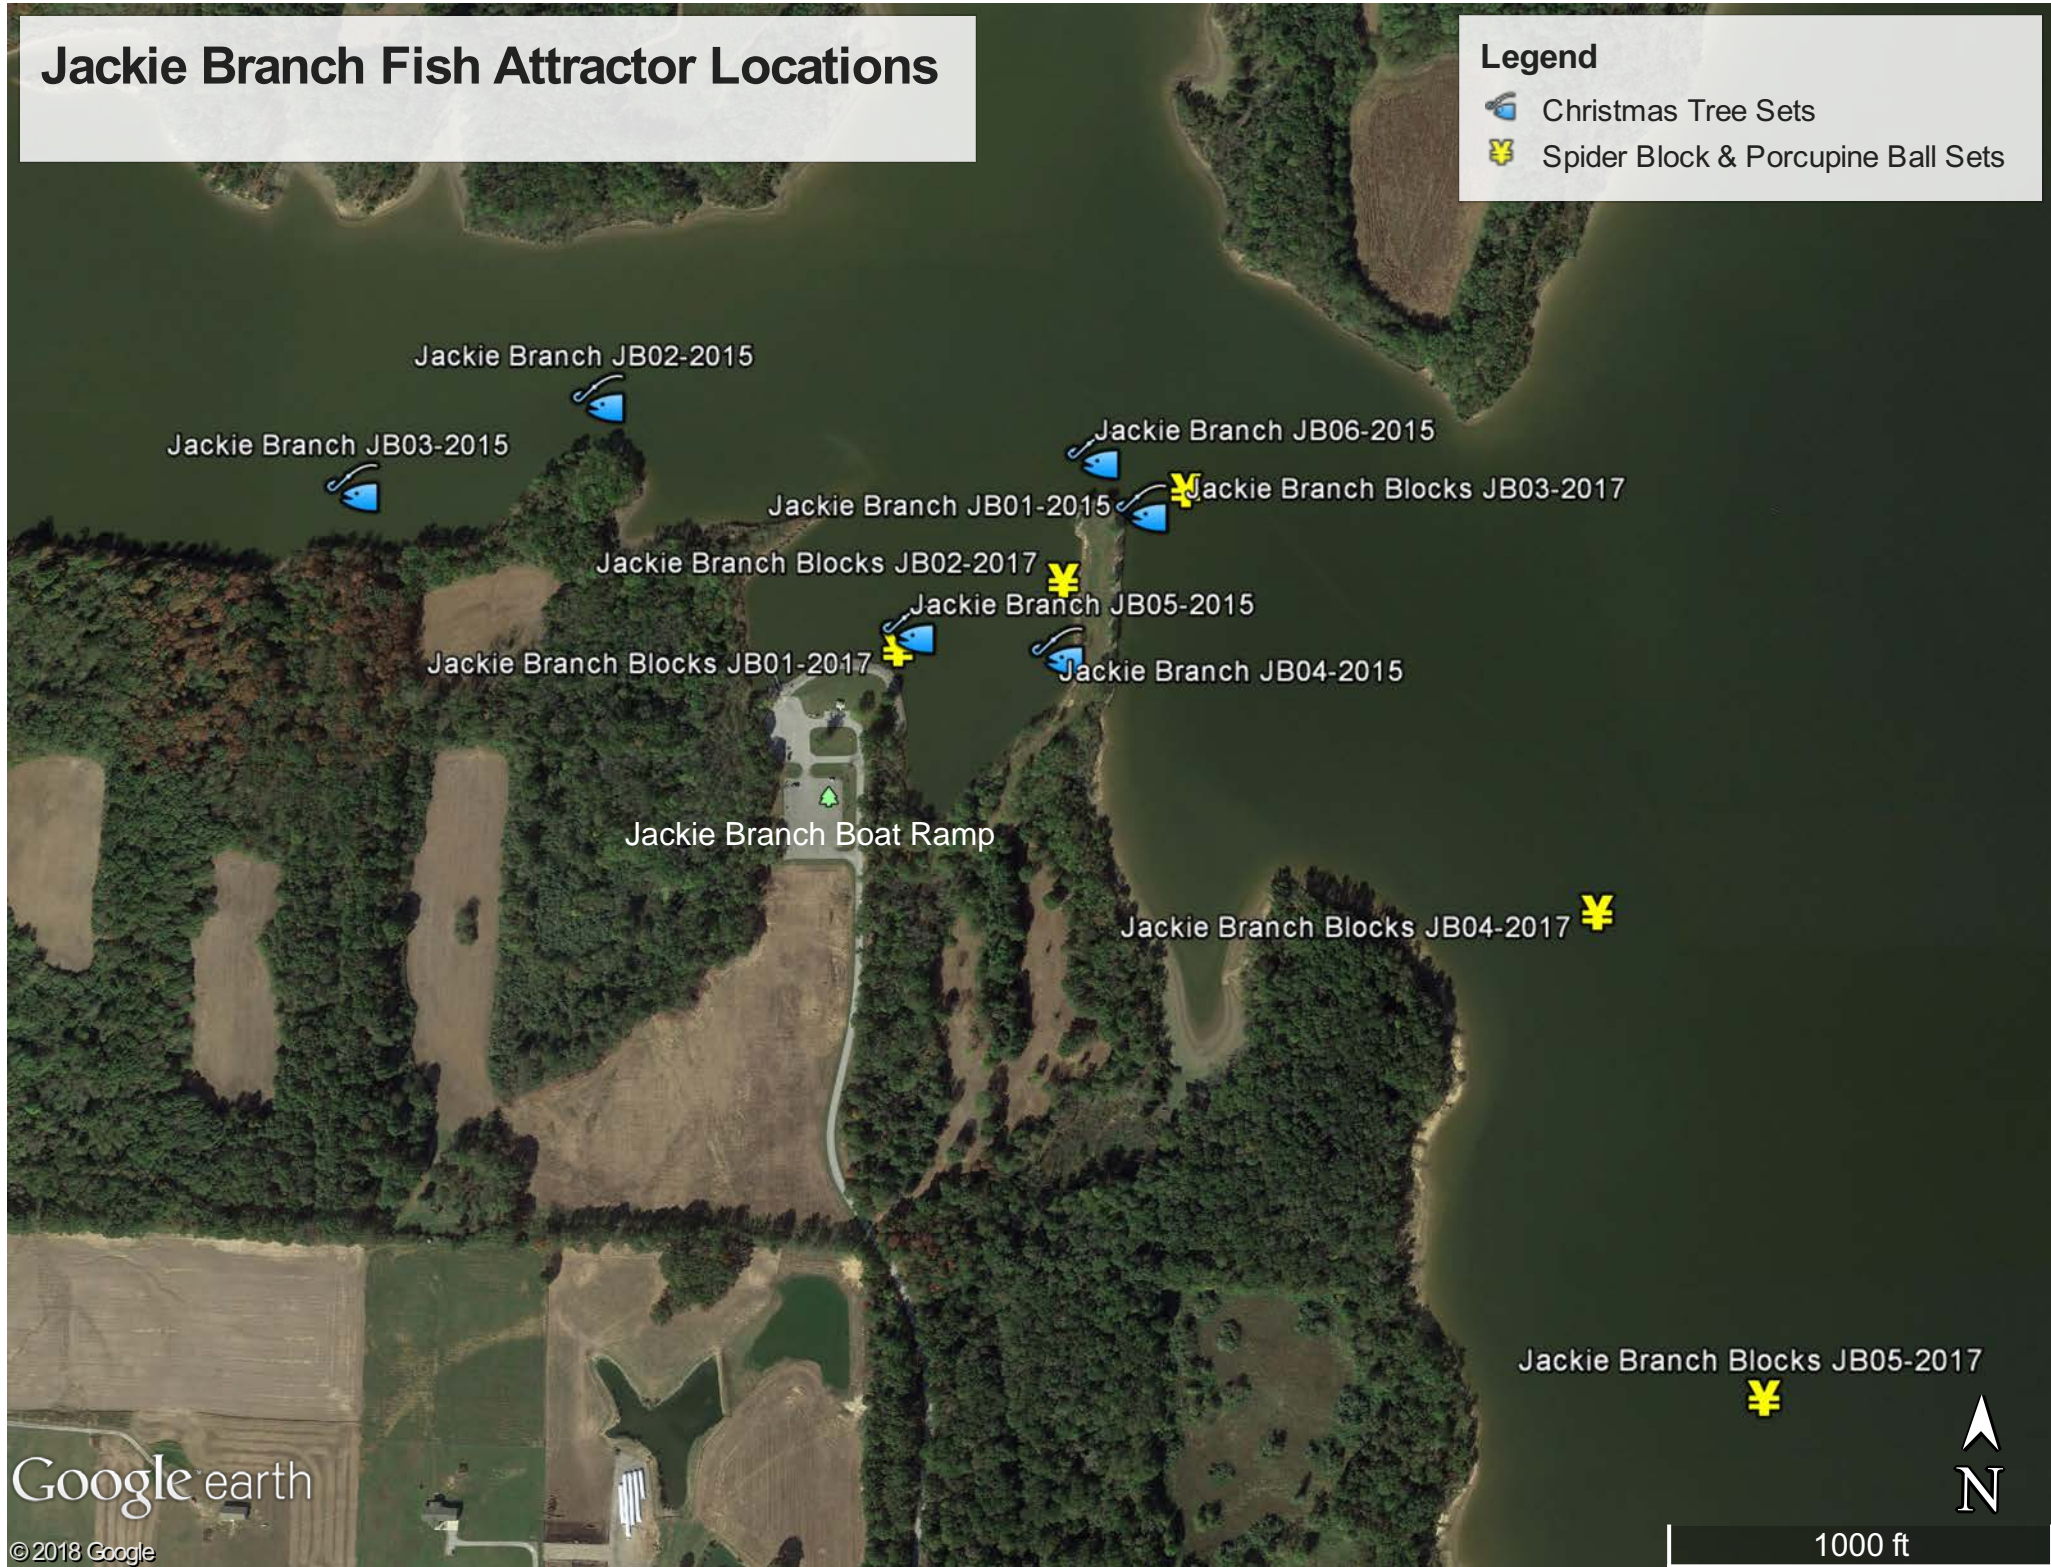

Dam West Fish Attractor Locations

Legend

¥ Spider Block & Porcupine Ball Sets

South Sandusky Fish Attractor Locations

Legend

-  Christmas Trees Sets
-  Spider Block & Porcupine Ball Sets

Jackie Branch Fish Attractor Locations

Legend

-  Christmas Tree Sets
-  Spider Block & Porcupine Ball Sets

Highway 154 Fish Attractor Locations

Legend

🏠 Spider Block & Porcupine Ball Sets

Wayne Fitzgerald Fish Attractor Locations

Legend

-  Christmas Tree Sets
-  Spider Block & Porcupine Ball Sets

Gun Creek Fish Attractor Locations

Legend

-  Christmas Tree Sets
-  Spider Block & Porcupine Ball Sets

North Marcum Fish Attractor Locations

Legend

¥ Spider Block & Porcupine Ball Sets

¥ North Marcum Blocks NM01-2017

South Marcum Fish Attractor Locations

Legend

-  Christmas Tree Sets
-  Spider Block & Porcupine Ball Sets

South Marcum SM01-2016

South Marcum SM04-2016

South Marcum SM03-2016

South Marcum Blocks SM02-2016

South Marcum Blocks SM03-2016