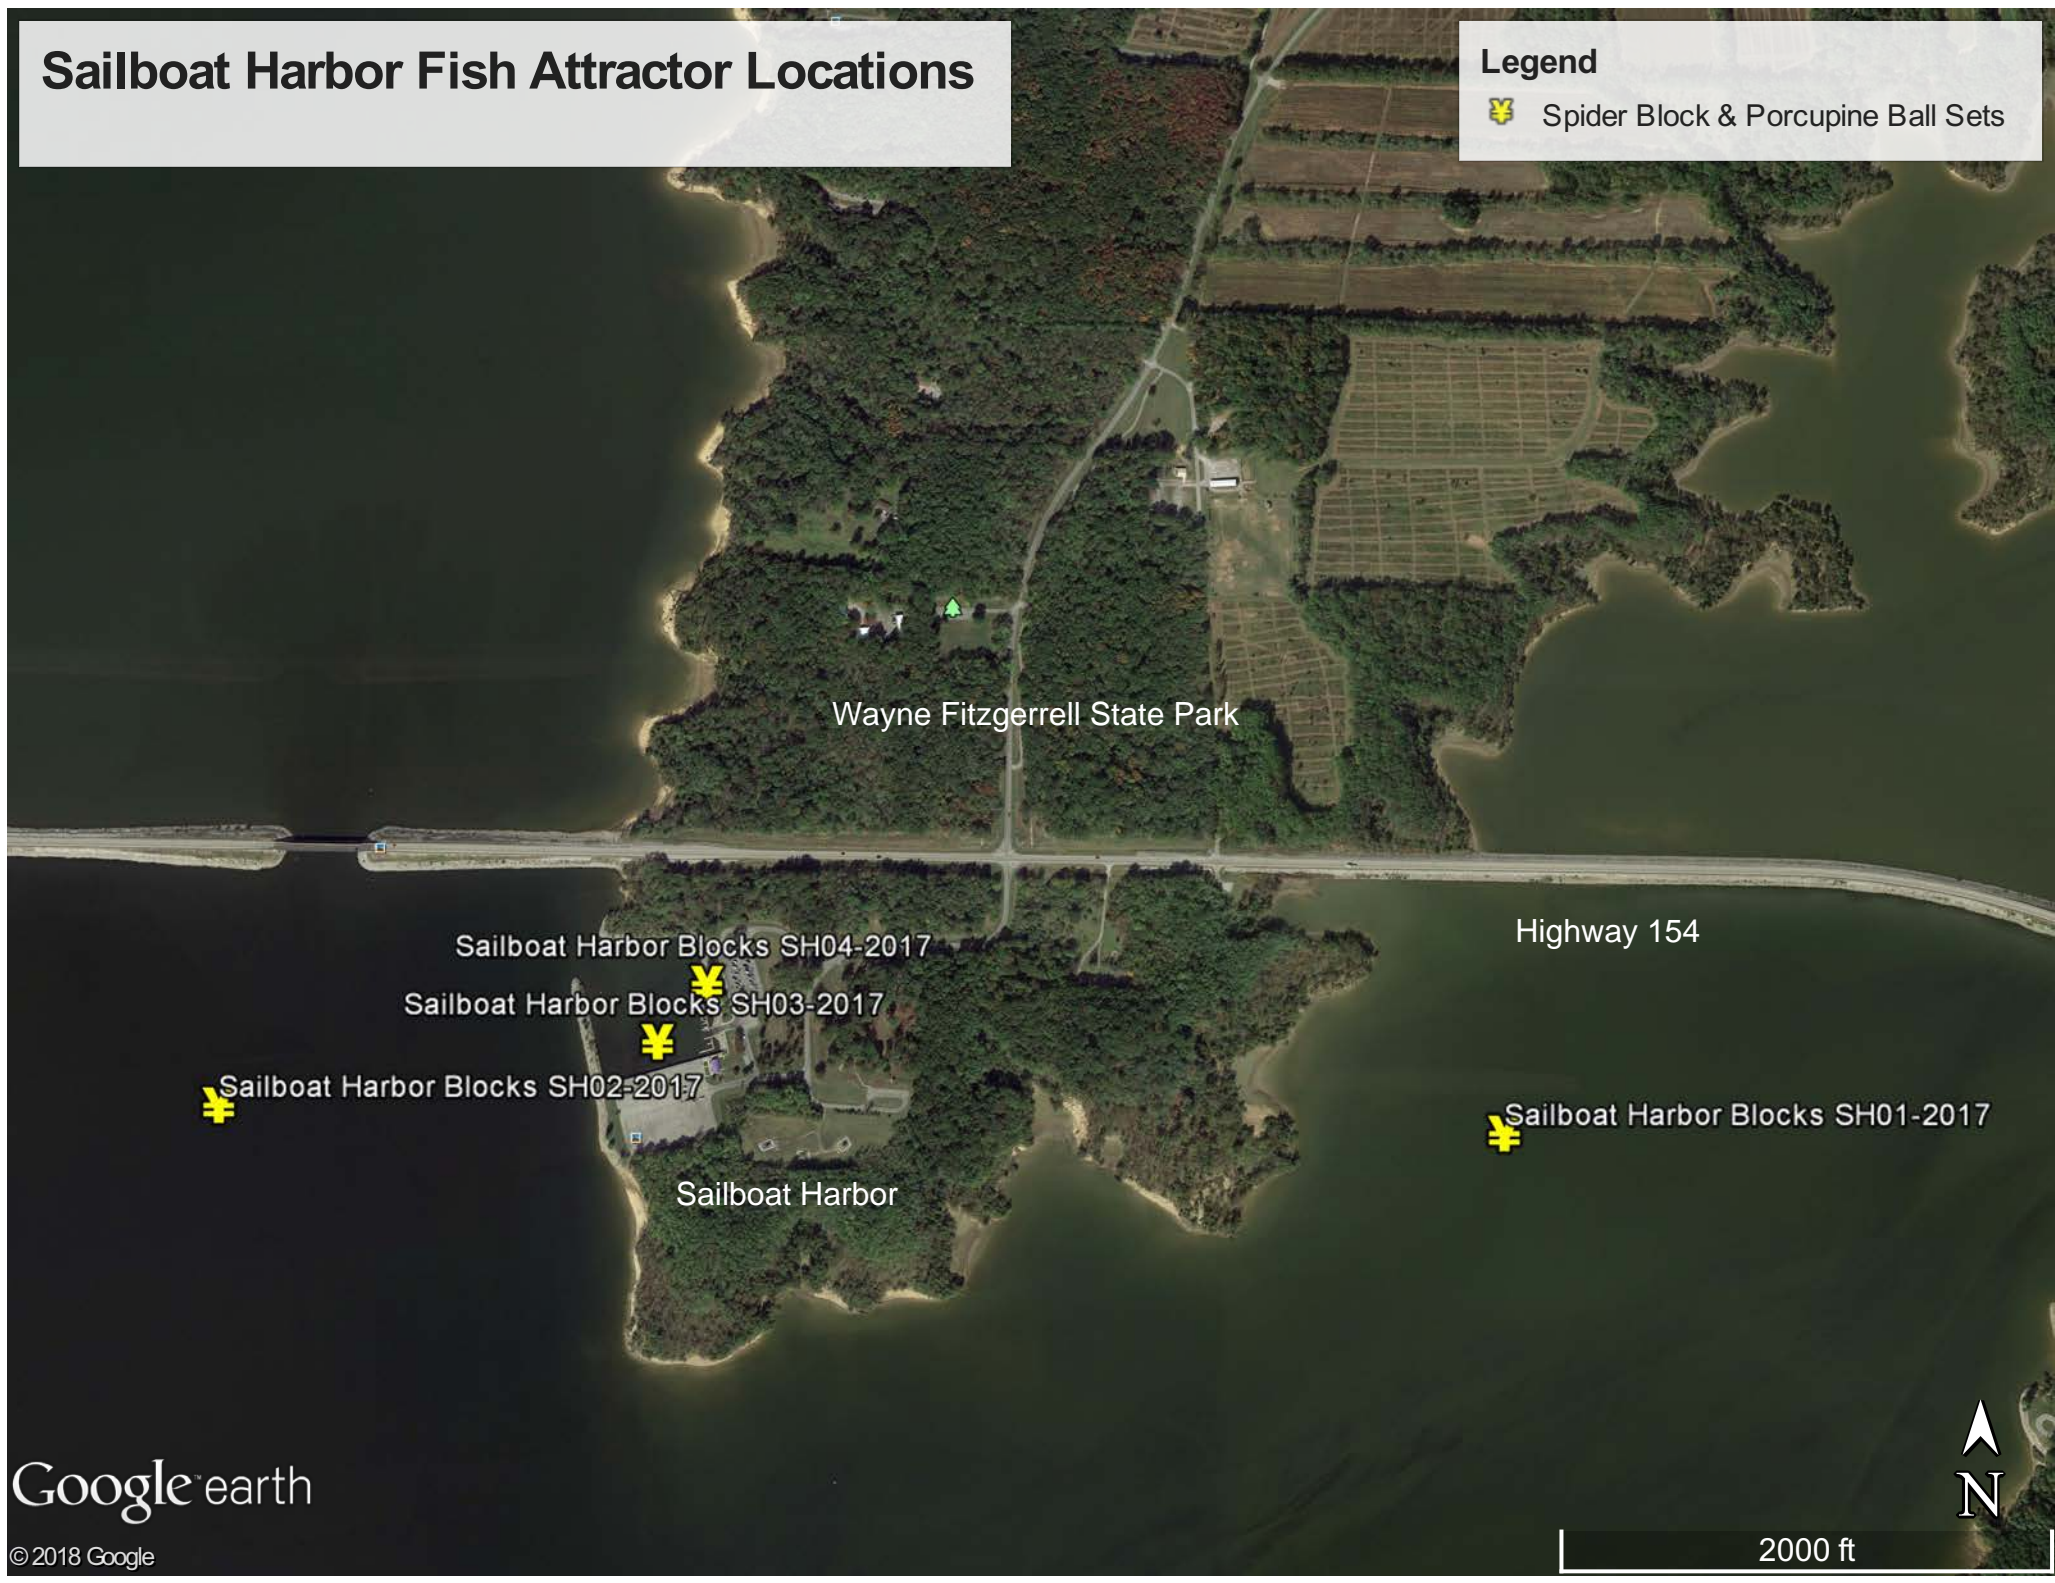

Dam West Fish Attractor Locations

Legend

¥ Spider Block & Porcupine Ball Sets

South Sandusky Fish Attractor Locations

Legend

-  Christmas Trees Sets
-  Spider Block & Porcupine Ball Sets

Jackie Branch Fish Attractor Locations

Wayne Fitzgerald WF05-2014

Wayne Fitzgerald State Park

Sailboat Harbor Fish Attractor Locations

Legend

 Spider Block & Porcupine Ball Sets

North Gun Creek Fish Attractor Locations

Legend

☹ Spider Block & Porcupine Ball Sets

Wayne Fitzgerald State Park

Interstate
57

Highway 37

North Gun Creek Blocks NGC06-2017

North Gun Creek Blocks NGC05-2017

Southbound
Rest Stop

North Gun Creek Blocks NGC02-2017 ☹

North Gun Creek Blocks NGC03-2017 ☹

Gun Creek Fish Attractor Locations

Legend

-  Christmas Tree Sets
-  Spider Block & Porcupine Ball Sets

North Marcum Fish Attractor Locations

Legend

¥ Spider Block & Porcupine Ball Sets

¥ North Marcum Blocks NM01-2017