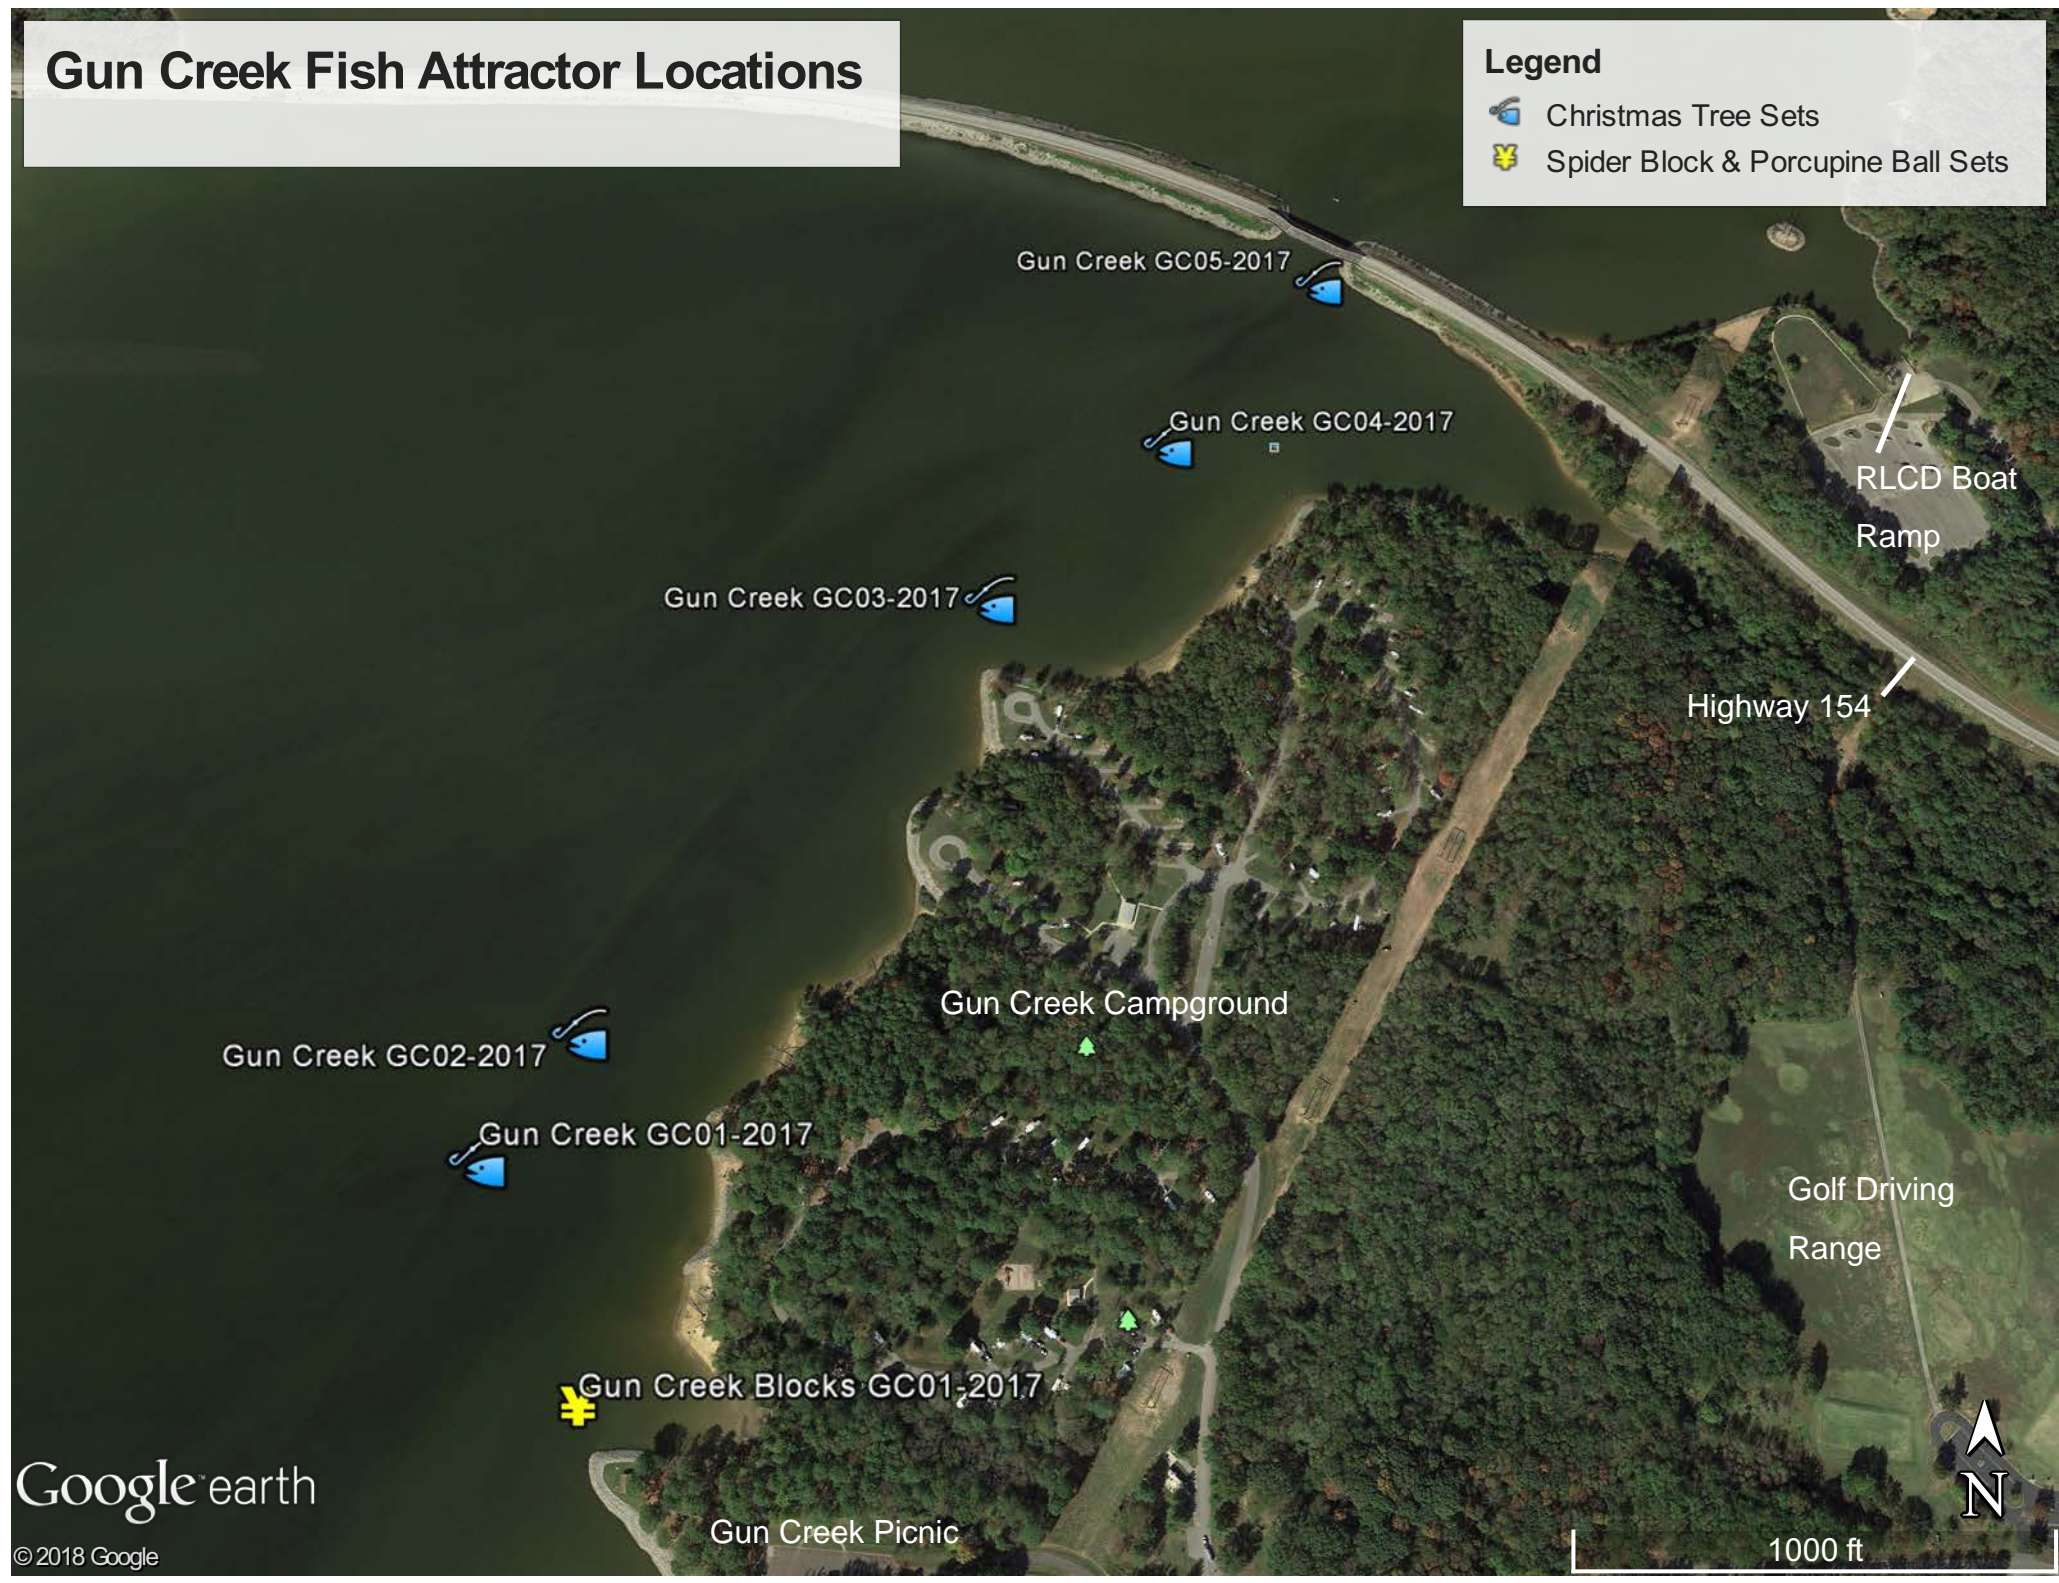

North Gun Creek Blocks NGC04-2017 ☹

Highway 154

North Gun Creek Blocks NGC01-2017 ☹

RLCD Boat
Ramp

Gun Creek Campground

Google earth

© 2018 Google

3000 ft

Gun Creek Fish Attractor Locations

Legend

-  Christmas Tree Sets
-  Spider Block & Porcupine Ball Sets

North Marcum Fish Attractor Locations

Legend

¥ Spider Block & Porcupine Ball Sets

¥ North Marcum Blocks NM01-2017

South Marcum Fish Attractor Locations

Legend

-  Christmas Tree Sets
-  Spider Block & Porcupine Ball Sets

South Marcum SM01-2016

South Marcum SM04-2016

South Marcum SM03-2016

South Marcum Blocks SM02-2016

South Marcum Blocks SM03-2016