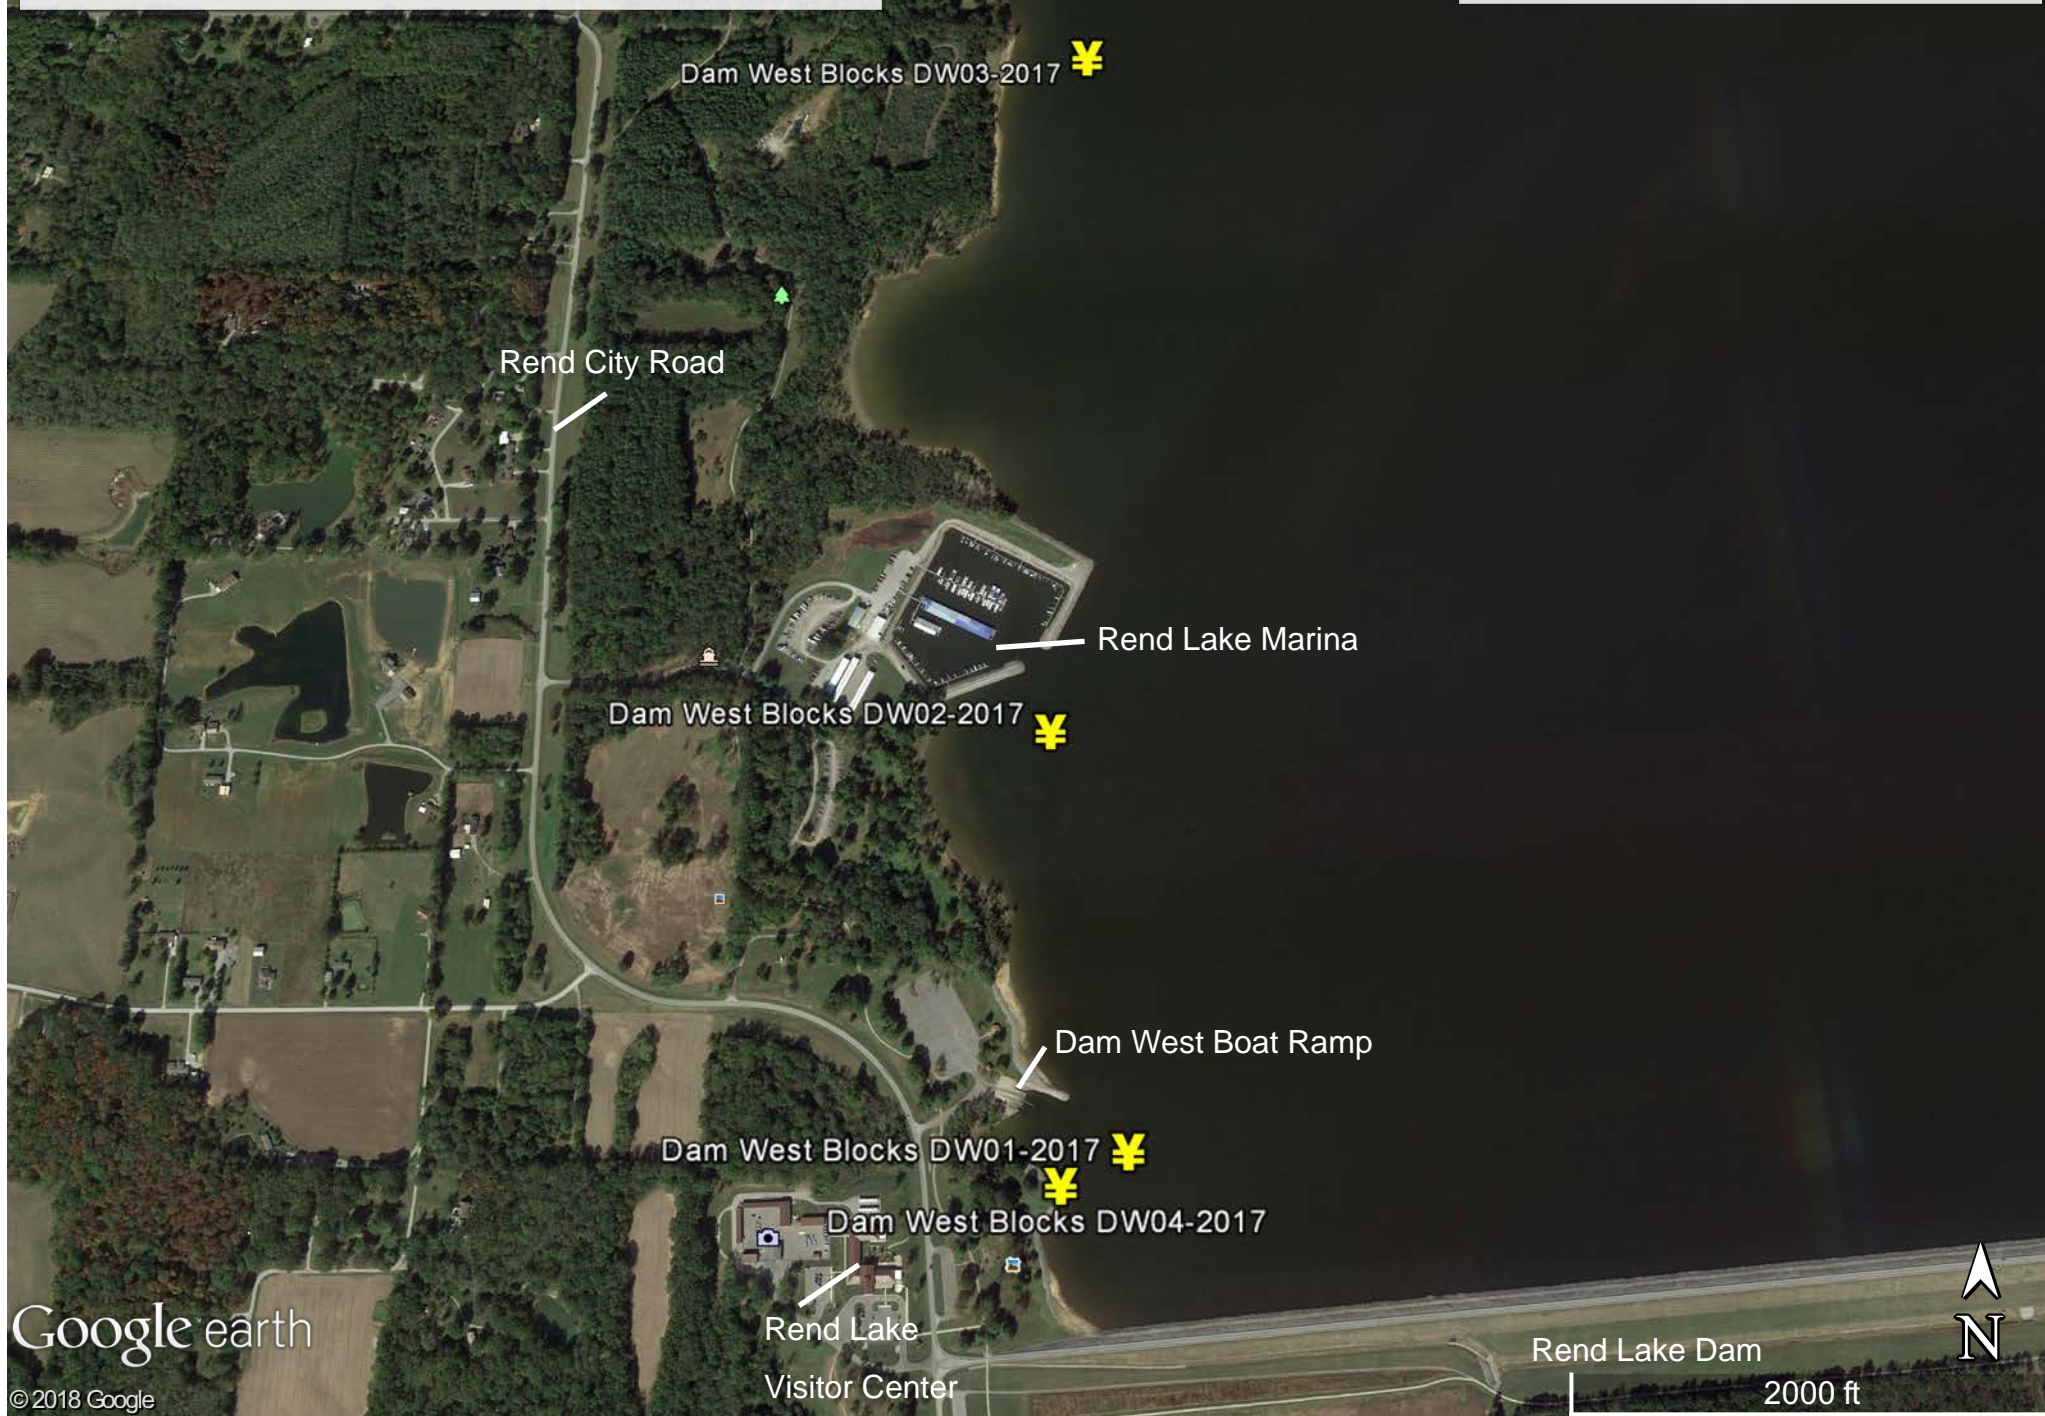

Dam West Fish Attractor Locations

Legend

¥ Spider Block & Porcupine Ball Sets

South Sandusky Fish Attractor Locations

Legend

-  Christmas Trees Sets
-  Spider Block & Porcupine Ball Sets

Jackie Branch Fish Attractor Locations

Gun Creek Fish Attractor Locations

Legend

-  Christmas Tree Sets
-  Spider Block & Porcupine Ball Sets

North Marcum Fish Attractor Locations

Legend

¥ Spider Block & Porcupine Ball Sets

¥ North Marcum Blocks NM01-2017

South Marcum Fish Attractor Locations

Legend

-  Christmas Tree Sets
-  Spider Block & Porcupine Ball Sets

South Marcum SM01-2016

South Marcum SM04-2016

South Marcum SM03-2016

South Marcum Blocks SM02-2016

South Marcum Blocks SM03-2016

South Marcum Picnic

Google earth

© 2018 Google

1000 ft