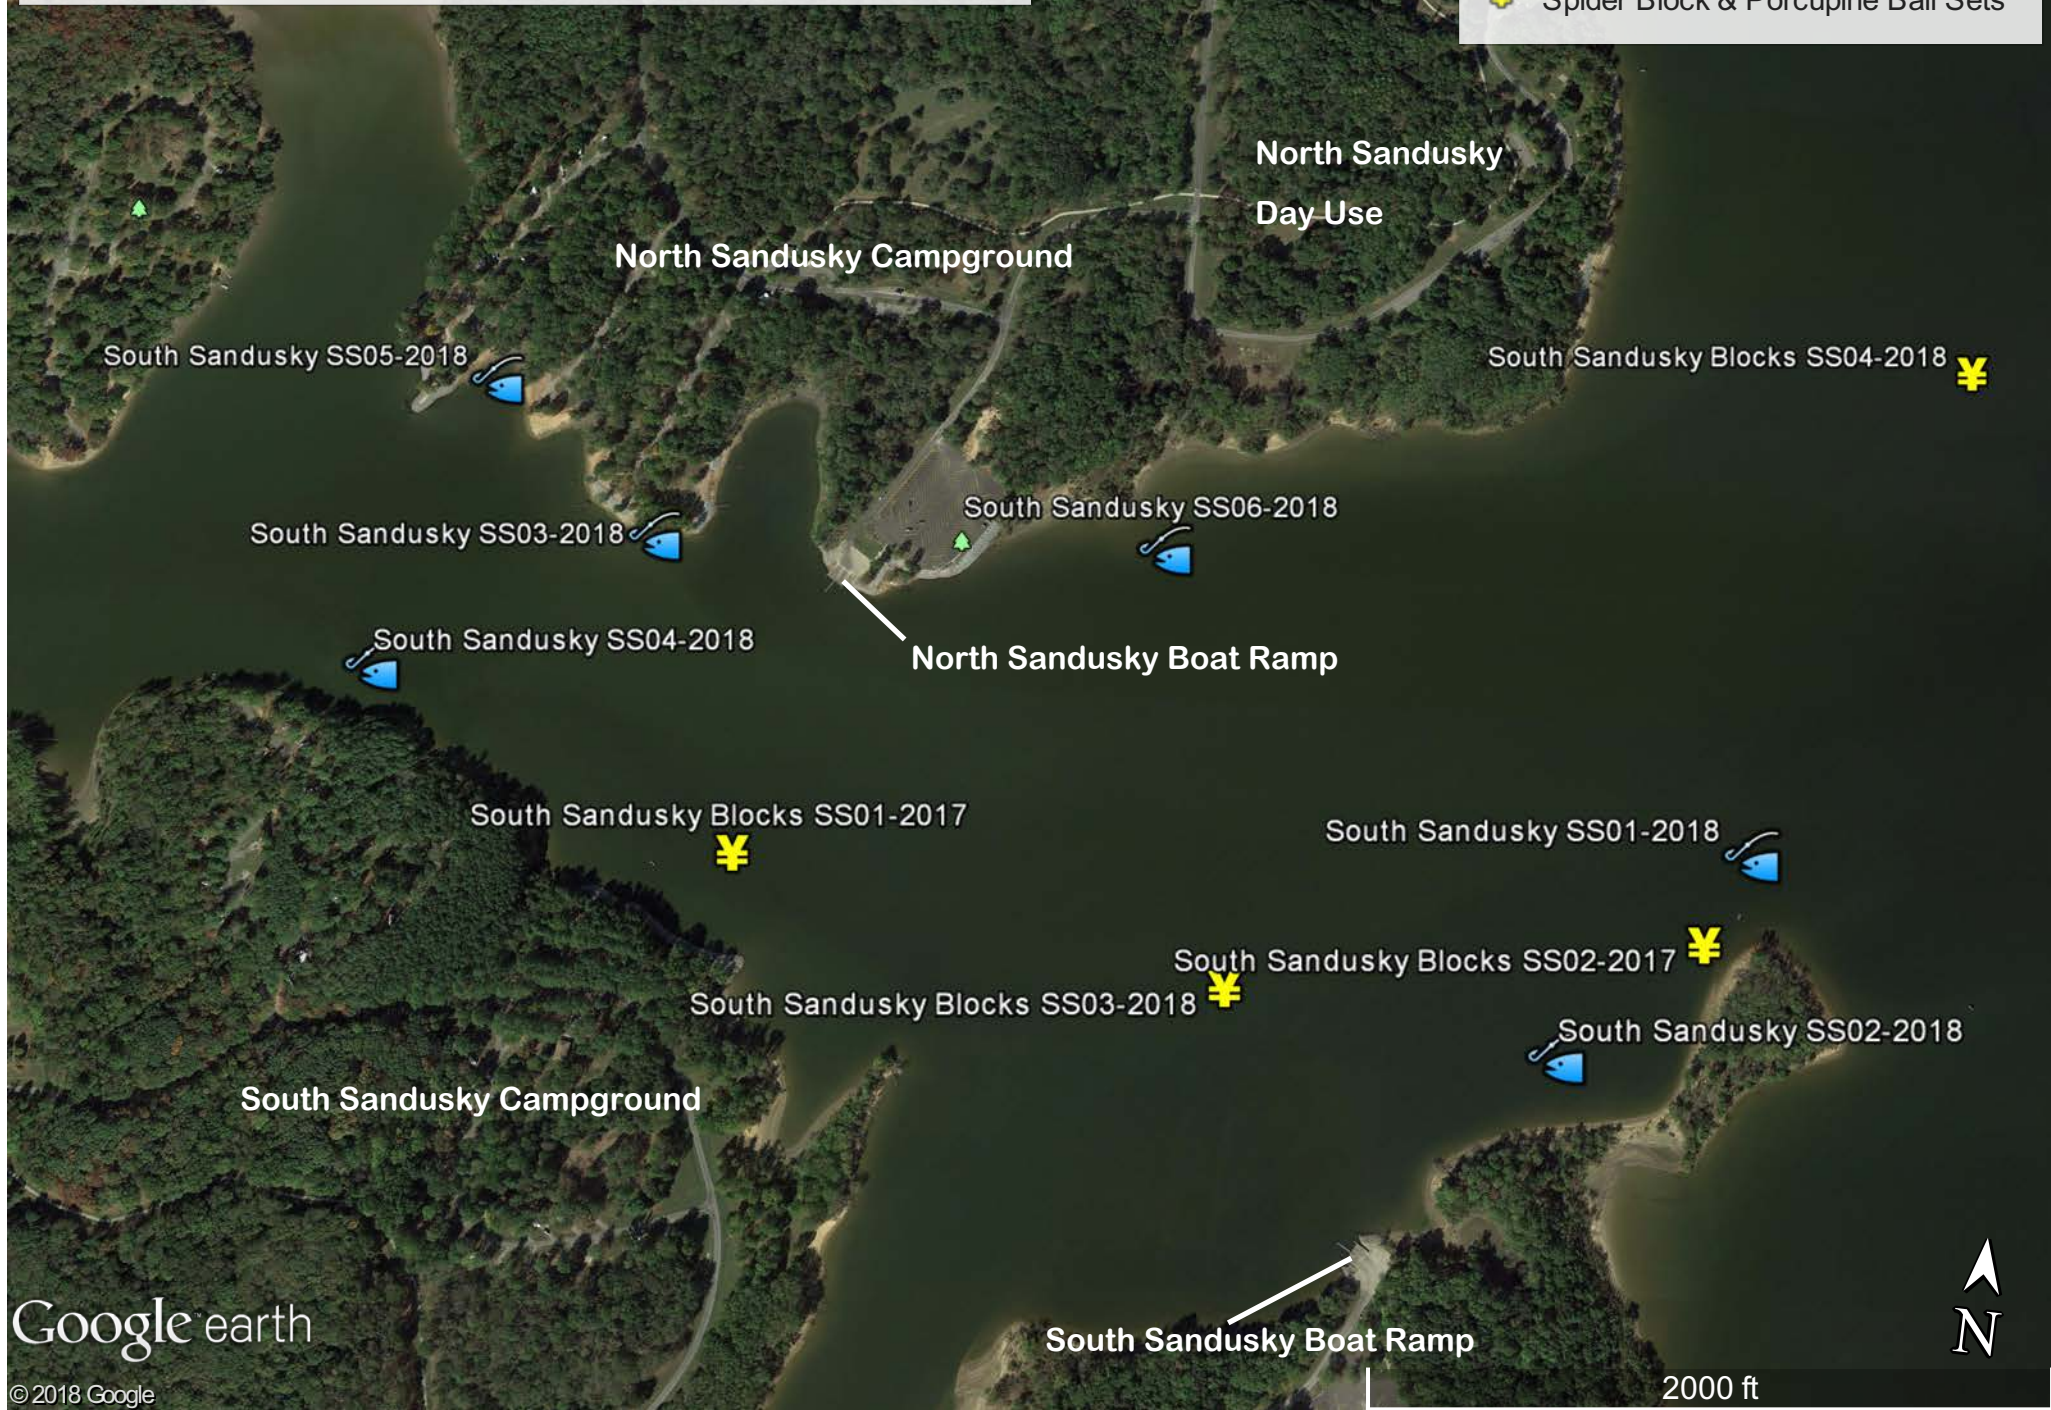

Dam West Fish Attractor Locations

Legend

¥ Spider Block & Porcupine Ball Sets

South Sandusky Fish Attractor Locations

Legend

-  Christmas Trees Sets
-  Spider Block & Porcupine Ball Sets

Jackie Branch Fish Attractor Locations

Gun Creek Fish Attractor Locations

Legend

-  Christmas Tree Sets
-  Spider Block & Porcupine Ball Sets

North Marcum Fish Attractor Locations

Legend

¥ Spider Block & Porcupine Ball Sets

¥ North Marcum Blocks NM01-2017

South Marcum Fish Attractor Locations

Legend

-  Christmas Tree Sets
-  Spider Block & Porcupine Ball Sets

South Marcum SM01-2016

South Marcum SM04-2016

South Marcum SM03-2016

South Marcum Blocks SM02-2016

South Marcum Blocks SM03-2016

South Marcum Picnic

Google earth

© 2018 Google

1000 ft