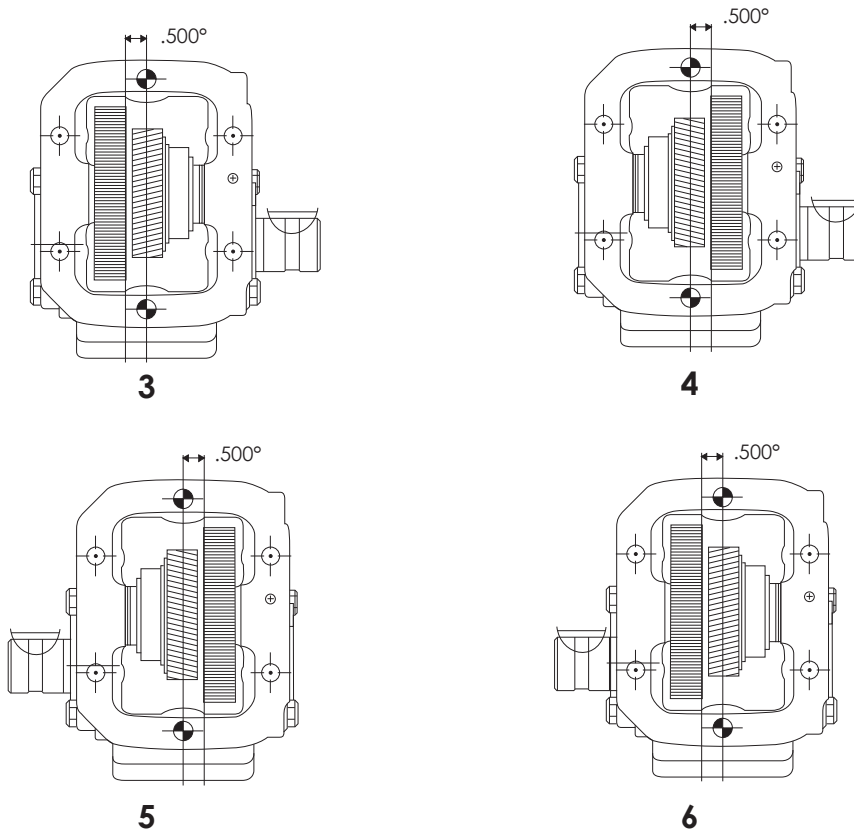

ASSEMBLY ARRANGEMENTS

All parts supplied are S&S Truck Parts, LLC/NEWSTAR. Use of other manufacturer's names, part numbers, or trademarks are solely used for informational/identification purposes.