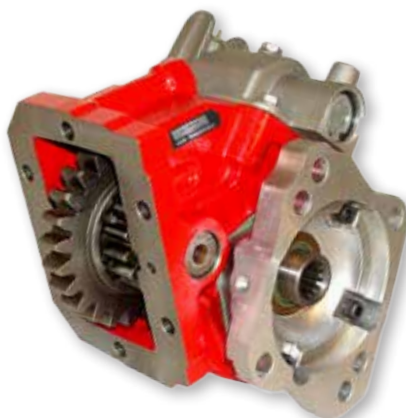

6LS SERIES ASSEMBLY OPTIONS (REPLACEMENT FOR CHELSEA 221 SERIES)

MODEL	MOUNTING	RATIO	INPUT GEAR	LUBRICATION	SHIFT	ASSEMBLY	OUTPUT
NEWSTAR #: 6LS CHELSEA: 221	NEWSTAR #: R CHELSEA: X - STD Mount	NEWSTAR #: 4 CHELSEA: C	NEWSTAR #: HA CHELSEA: AH	NEWSTAR #: P CHELSEA: P - Pressure Lube	NEWSTAR #: A CHELSEA: A - Air Shifter w/ Kit	NEWSTAR #: 3 CHELSEA: 3	
		NEWSTAR #: 5 CHELSEA: E	NEWSTAR #: JA CHELSEA: AJ	NEWSTAR #: X CHELSEA: X - No Pressure Lube	NEWSTAR #: B CHELSEA: V - Air Shifter w/o Kit	NEWSTAR #: 4 CHELSEA: 4	
					NEWSTAR #: C CHELSEA: W - Cable Shifter	NEWSTAR #: 5 CHELSEA: 5	
					NEWSTAR #: D CHELSEA: S or U - Air Shifter w/ PTO/Dump Pump Combo Valve	NEWSTAR #: 6 CHELSEA: 6	
							NEWSTAR #: AL CHELSEA: XK - SAE 2 or 4 Bolt, 7/8" 13 Tooth Spline
							NEWSTAR #: CT CHELSEA: AK - SAE 2 Bolt, 7/8" 13 Tooth Spline
							NEWSTAR #: DS CHELSEA: XD - 1 1/4" Keyed Spline For Driveshaft Applications

6LS SERIES RATIO OPTIONS (REPLACEMENT FOR CHELSEA 221 SERIES)

RATIO:	INTERMITTENT TORQUE:	OUTPUT HP AT 1000 RPM:
4 = (.445:1)	250	47
5 = (.514:1)	250	47

All parts supplied are S&S Truck Parts, LLC/NEWSTAR. Use of other manufacturer's names, part numbers, or trademarks are solely used for informational/identification purposes.