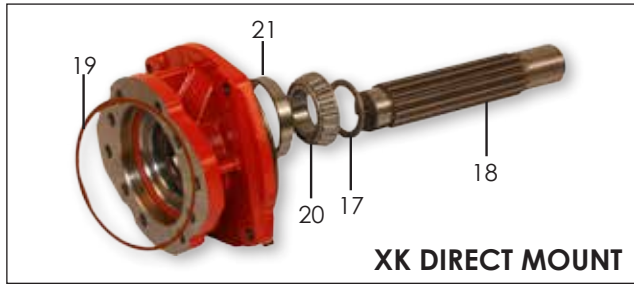

825 (HD) SERIES COMPONENTS (REPLACEMENT FOR CHELSEA 880 SERIES)

NEWSTAR #:	REPLACES #:	DESCRIPTION:	PRODUCT INFORMATION:	ILLUSTRATION #:
S-22003	2-P-732X	Gear Output	G	1
S-22004	2-P-733X	Gear Output	J	1
S-21948	3-P-872	Output Shaft	XV	2
S-22086	3-P-874	Shaft	—	18
S-22370	4-P-162	Output Spacer	—	17
S-22671	5-P-1102	Input Gear	J	9
S-22670	5-P-1135	Input Gear	G	9
S-21631	9-P-79	Standard Idler Shaft	—	12
S-22663	14-P-68	Input Bearing Spacer	—	11
S-22662	22-P-98	Gasket Bearing Cap	—	6
S-22661	28-P-196	O-Ring	—	5
S-22661	28-P-196	O-Ring	—	19
S-22664	28-P-198	O-Ring	—	13
S-22660	28-P-211	Oil Seal	XV	4
S-22665	28-P-42	O-Ring	—	14
S-C717	35-P-15-1	Gasket	.010	15
S-C718	35-P-15-2	Gasket	.020	15
S-22248	3-1-3431	Companion Flange Yoke	XV	3
S-C088	378414	Pressure Protection Valve	—	Not Shown
S-22668	560978	Bearing Cone	B, D, G & J	10
S-22666	560982	Bearing Cup	—	7
S-22667	560986	Bearing Cone	XV	8
S-F476	LM501310	Bearing Cup	—	21
S-A065	LM501349	Bearing Cone	—	20

All parts supplied are S&S Truck Parts, LLC/NEWSTAR. Use of other manufacturer's names, part numbers, or trademarks are solely used for informational/identification purposes.