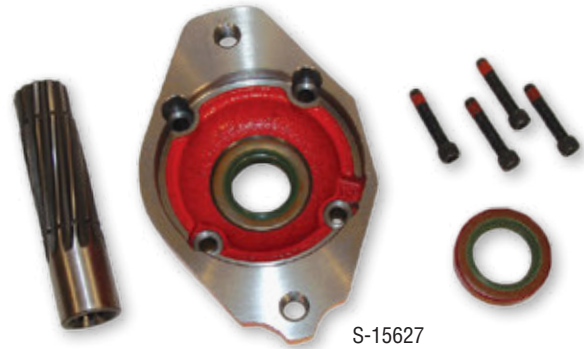

CHELSEA 221 SERIES REMOTE TO A DIRECT MOUNT

NEWSTAR #:	REPLACES #:	DESCRIPTION:	PRODUCT INFORMATION:
S-15627	328591-28X	Conversion Kit	6LS Series
CONSISTS OF:			
NEWSTAR #:	REPLACEMENT FOR CHELSEA #:	DESCRIPTION:	QUANTITY:
S-D976	28-P-216	Output Shaft Seal	1
S-13284	328989X	Bearing Cap	1
S-C511	3-P-282	Output Shaft	1
S-F311	378447-8	Bolts	4