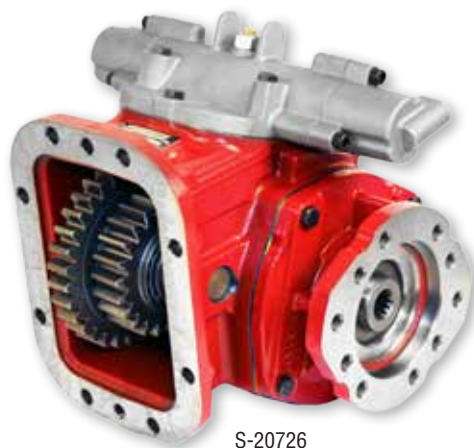

825 (HD) SERIES ASSEMBLY OPTIONS (REPLACEMENT FOR CHELSEA 880 SERIES)

S-20726

STANDARD MOUNTING W/ METRIC STUDS:

NEWSTAR #:	REPLACEMENT FOR CHELSEA #:	REPLACEMENT FOR MUNCIE #:	DESCRIPTION:
S-22620	880GGAHX-A3XK	SH8B-U6807-A1KX	8 Hole Direct Mount Air Shifter
S-22578	880GJAHX-A3XK	SH8B-U6809-A1KX	8 Hole Direct Mount Air Shifter
S-22002	880GGAHX-V3XK	SH8B-U6807-P1KX	8 Hole Direct Mount Air Shifter w/o Installation Kit
S-20726	880GJAHX-V3XK	SH8B-U6809-P1KX	8 Hole Direct Mount Air Shifter w/o Installation Kit

STANDARD MOUNTING:

NEWSTAR #:	REPLACEMENT FOR CHELSEA #:	REPLACEMENT FOR MUNCIE #:	DESCRIPTION:
S-22623	880XGAHX-A3XK	SH8S-U6807-A1KX	8 Hole Direct Mount Air Shifter
S-22625	880XJAHX-A3XK	SH8S-U6809-A1KX	8 Hole Direct Mount Air Shifter
S-22624	880XGAHX-V3XK	SH8S-U6807-P1KX	8 Hole Direct Mount Air Shifter w/o Installation Kit
S-22626	880XJAHX-V3XK	SH8S-U6809-P1KX	8 Hole Direct Mount Air Shifter w/o Installation Kit

STANDARD MOUNTING W/ METRIC STUDS:

NEWSTAR #:	REPLACEMENT FOR CHELSEA #:	REPLACEMENT FOR MUNCIE #:	DESCRIPTION:
S-22577	880GGAHX-A3XV	SH8B-U6807-A1CX	8 Hole Remote Mount Air Shifter
S-22001	880GJAHX-A3XV	SH8B-U6809-A1CX	8 Hole Remote Mount Air Shifter
S-21017	880GGAHX-V3XV	SH8B-U6807-P1CX	8 Hole Remote Mount Air Shifter w/o Installation Kit
S-22621	880GJAHX-V3XV	SH8B-U6809-P1CX	8 Hole Remote Mount Air Shifter w/o Installation Kit