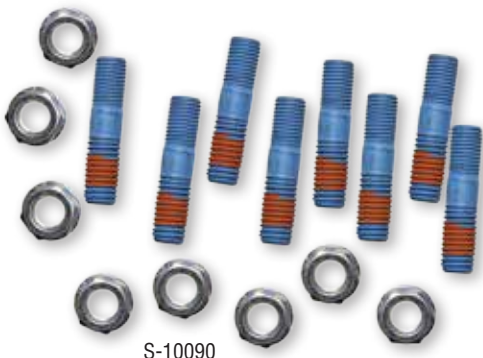

S-10090

NEWSTAR #:	REPLACES #:	DESCRIPTION:
S-10090	328170-201X 7170-68X	Metric Stud Kit

All parts supplied are S&S Truck Parts, LLC/NEWSTAR. Use of other manufacturer's names, part numbers, or trademarks are solely used for informational/identification purposes.