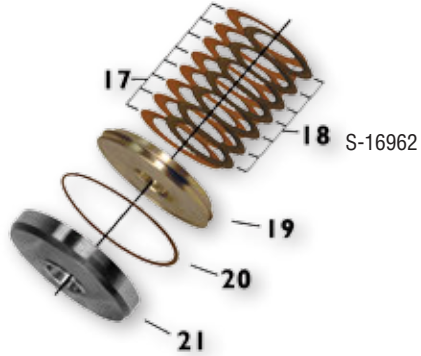

NS10 SERIES CLUTCH REPAIR KITS (REPLACEMENT FOR CHELSEA 277 SERIES)

NS10 (277) SERIES

NEWSTAR #:	REPLACES #:
S-16962	329071-7X

NEWSTAR #:	REPLACES #:	PRODUCT INFORMATION:
S-17666	329006-1X	Remote Mount