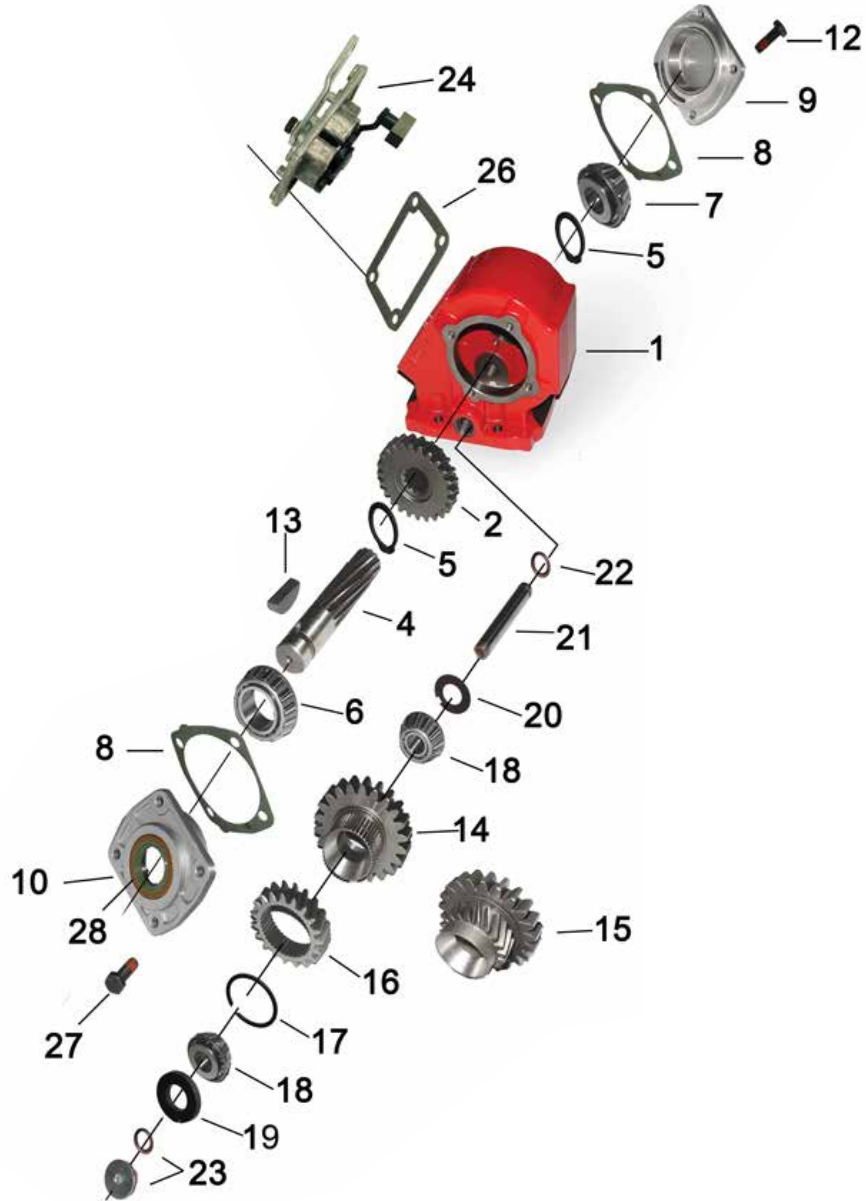

625 SERIES COMPONENTS (REPLACEMENT FOR CHELSEA 442 SERIES)

NEWSTAR #:	REPLACEMENT FOR CHELSEA #:	DESCRIPTION:	PRODUCT INFORMATION:	ILLUSTRATION #:
S-11865	1-P-557X	Housing	X Standard Mount	1
S-16120	1-P-558X	Housing	Z Deep Mount	1
S-C516	2-P-726	Ratio Output Gear	5	2
S-E103	2-P-727	Ratio Output Gear	7	2
S-C515	2-P-559	Ratio Output Gear	8 & 9	2
S-C730	2-P-637	Ratio Output Gear	12	2

All parts supplied are S&S Truck Parts, LLC/NEWSTAR. Use of other manufacturer's names, part numbers, or trademarks are solely used for informational/identification purposes.