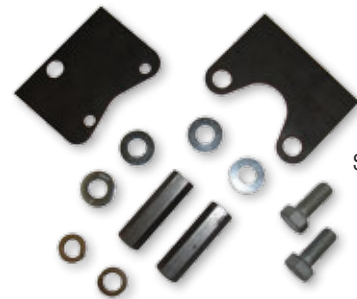

S-C699

BRACKETS

NEWSTAR #:	REPLACEMENT FOR PARKER/COMMERCIAL #:	DESCRIPTION:	PRODUCT INFORMATION:
S-10025	314-0100-005	Mounting Brackets	Remote Mount

S-10025

NEWSTAR #:	REPLACEMENT FOR PARKER/COMMERCIAL #:	DESCRIPTION:	PRODUCT INFORMATION:
S-16445	PB100	Heavy Duty Bracket Kit	3 Position Direct Mount