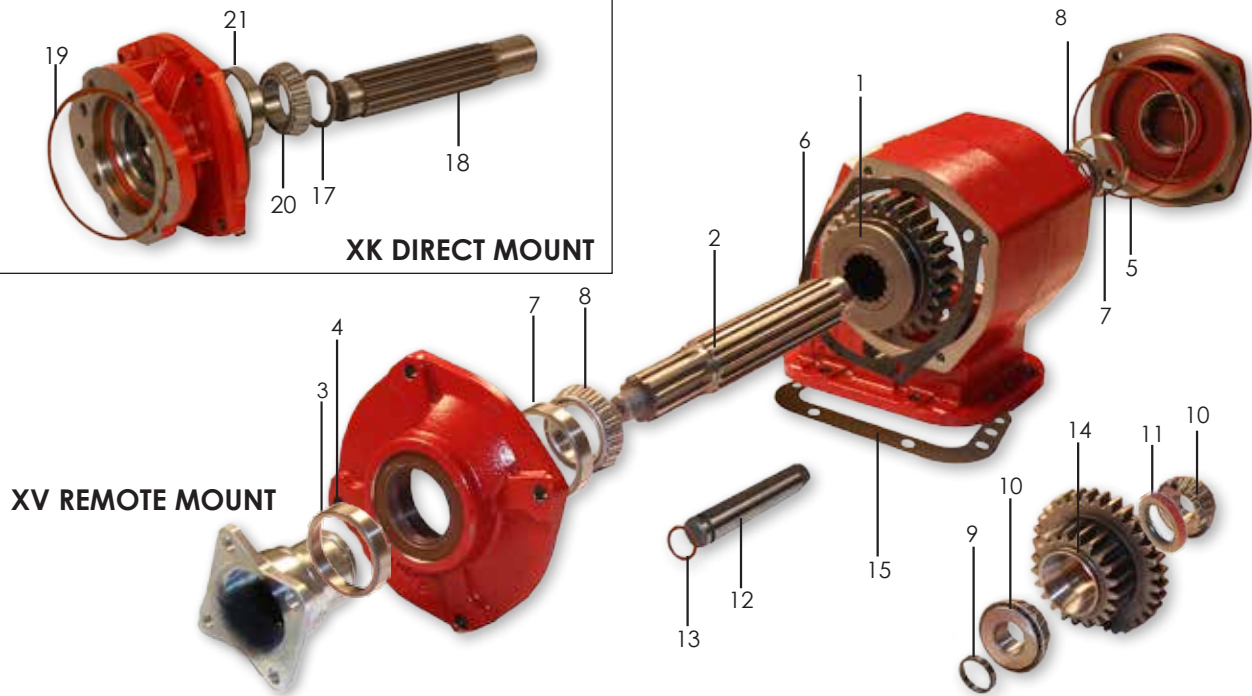

825 (HD) SERIES COMPONENTS (REPLACEMENT FOR CHELSEA 880 SERIES)

NEWSTAR #:	REPLACES #:	DESCRIPTION:	PRODUCT INFORMATION:	ILLUSTRATION #:
S-22003	2-P-732X	Gear Output	G	1
S-22004	2-P-733X	Gear Output	J	1
S-21948	3-P-872	Output Shaft	XV	2
S-22086	3-P-874	Shaft	—	18
S-22370	4-P-162	Output Spacer	—	17
S-22671	5-P-1102	Input Gear	J	9
S-22670	5-P-1135	Input Gear	G	9
S-21631	9-P-79	Standard Idler Shaft	—	12
S-22663	14-P-68	Input Bearing Spacer	—	11
S-22662	22-P-98	Gasket Bearing Cap	—	6
S-22661	28-P-196	O-Ring	—	5
S-22661	28-P-196	O-Ring	—	19
S-22664	28-P-198	O-Ring	—	13
S-22660	28-P-211	Oil Seal	XV	4
S-22665	28-P-42	O-Ring	—	14
S-C717	35-P-15-1	Gasket	.010	15
S-C718	35-P-15-2	Gasket	.020	15
S-22248	3-1-3431	Companion Flange Yoke	XV	3
S-C088	378414	Pressure Protection Valve	—	Not Shown
S-22668	560978	Bearing Cone	B, D, G & J	10
S-22666	560982	Bearing Cup	—	7
S-22667	560986	Bearing Cone	XV	8
S-F476	LM501310	Bearing Cup	—	21
S-A065	LM501349	Bearing Cone	—	20

All parts supplied are S&S Truck Parts, LLC/NEWSTAR. Use of other manufacturer's names, part numbers, or trademarks are solely used for informational/identification purposes.