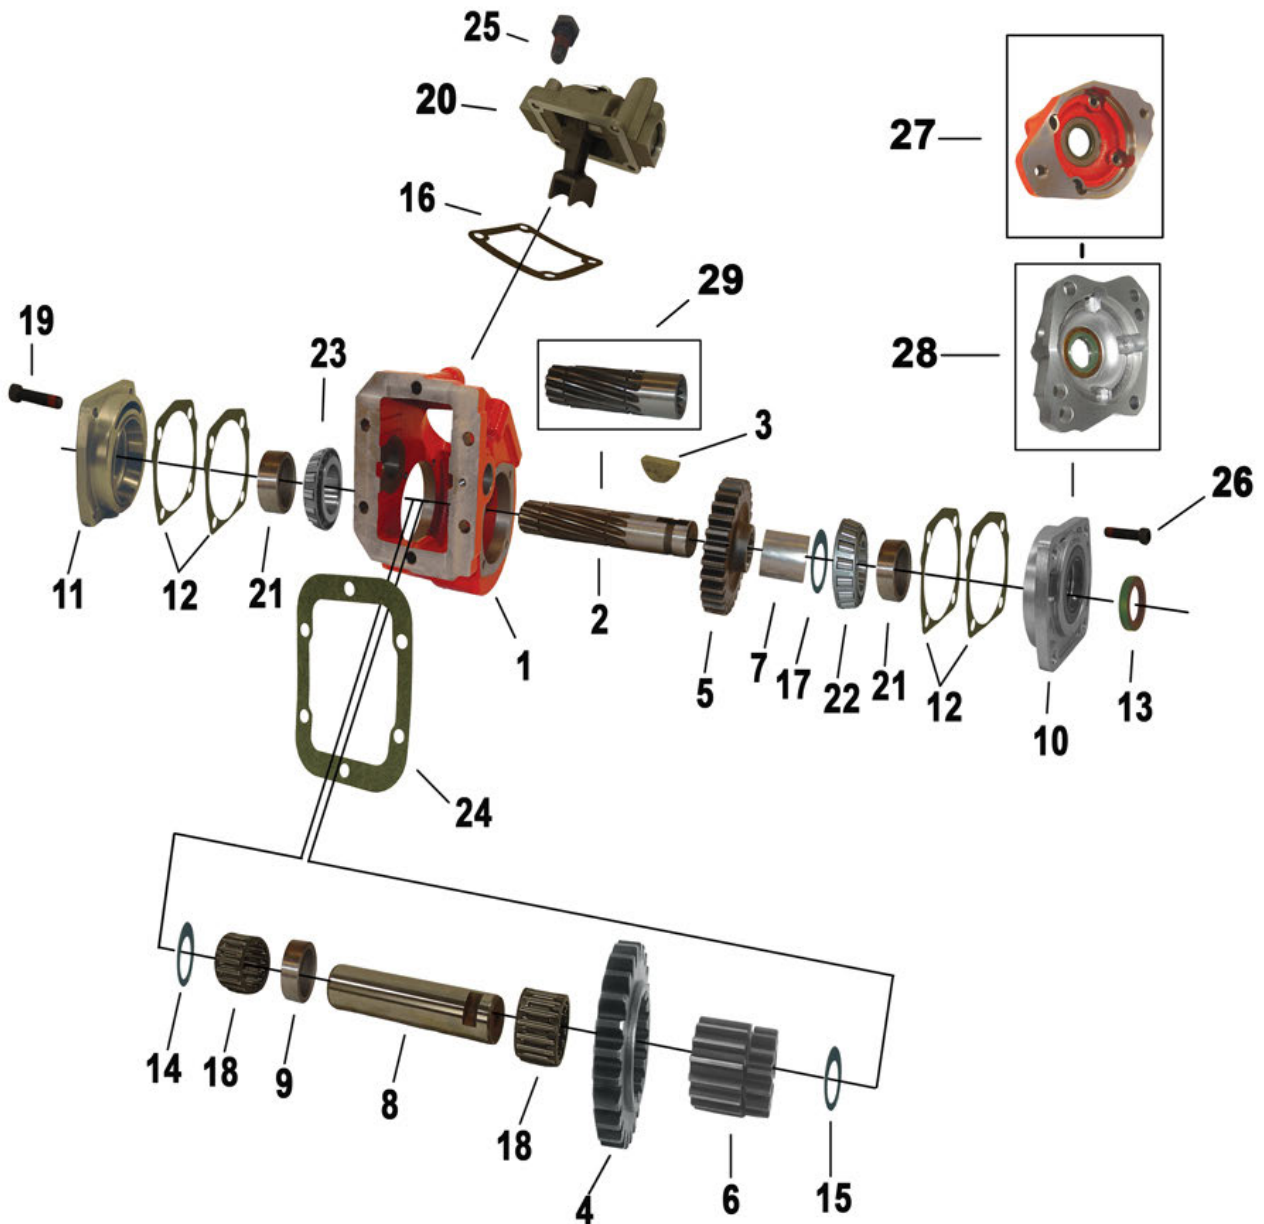

6LS SERIES COMPONENTS (REPLACEMENT FOR CHELSEA 221 SERIES)

6LS (221) SERIES

All parts supplied are S&S Truck Parts, LLC/NEWSTAR. Use of other manufacturer's names, part numbers, or trademarks are solely used for informational/identification purposes.