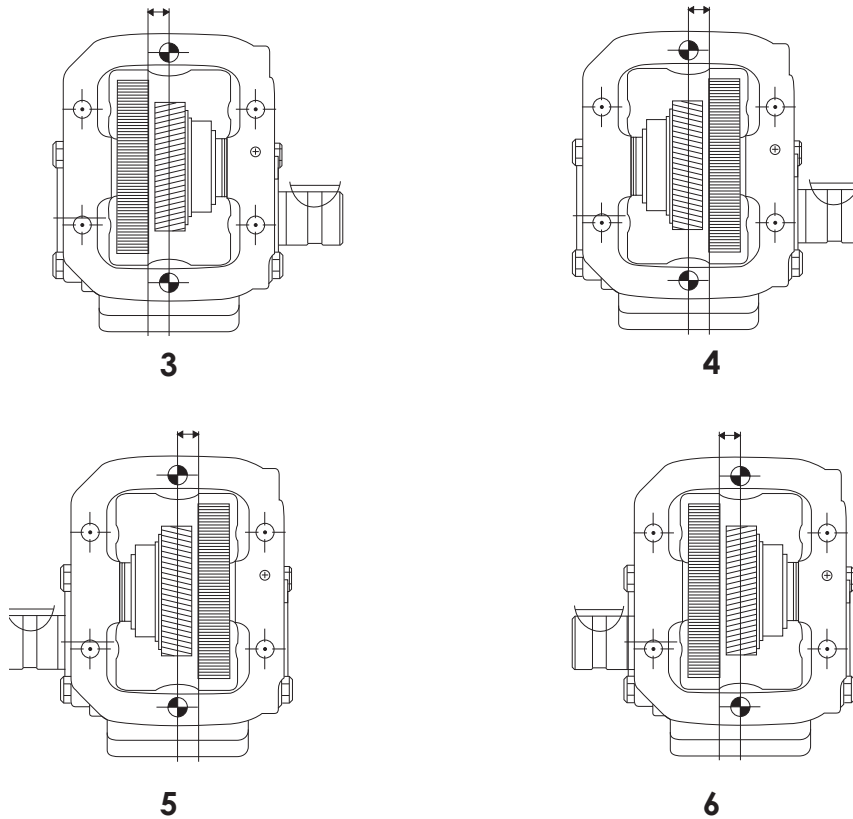

ASSEMBLY ARRANGEMENTS

All parts supplied are S&S Truck Parts, LLC/NEWSTAR. Use of other manufacturer's names, part numbers, or trademarks are solely used for informational/identification purposes.