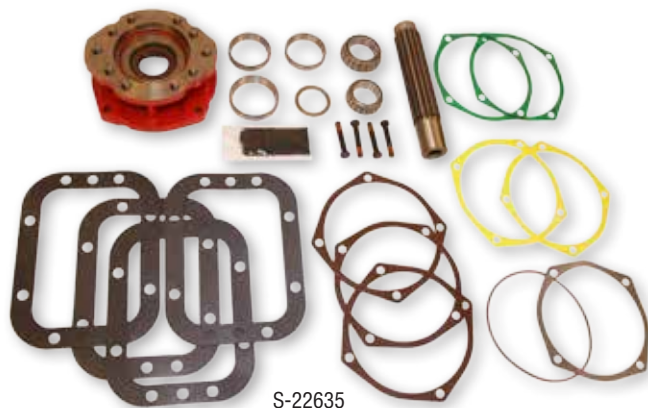

CHELSEA 880 SERIES REMOTE TO DIRECT MOUNT

NEWSTAR #:	REPLACES #:
S-22635	328591-32X