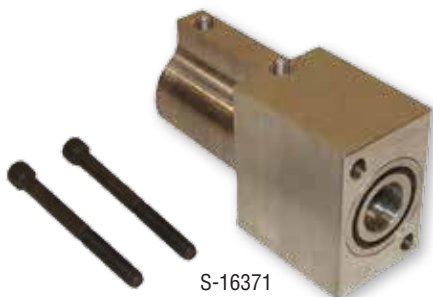

AIR SHIFTER CYLINDERS

S-B904

NEWSTAR #:	PRODUCT INFORMATION:
S-B904	C101 & C102 Pumps

S-13669

NEWSTAR #:	REPLACEMENT FOR PARKER/COMMERCIAL # :	PRODUCT INFORMATION:
S-13669	ACM300 3149414017 329342X	C101 & C102 Pumps