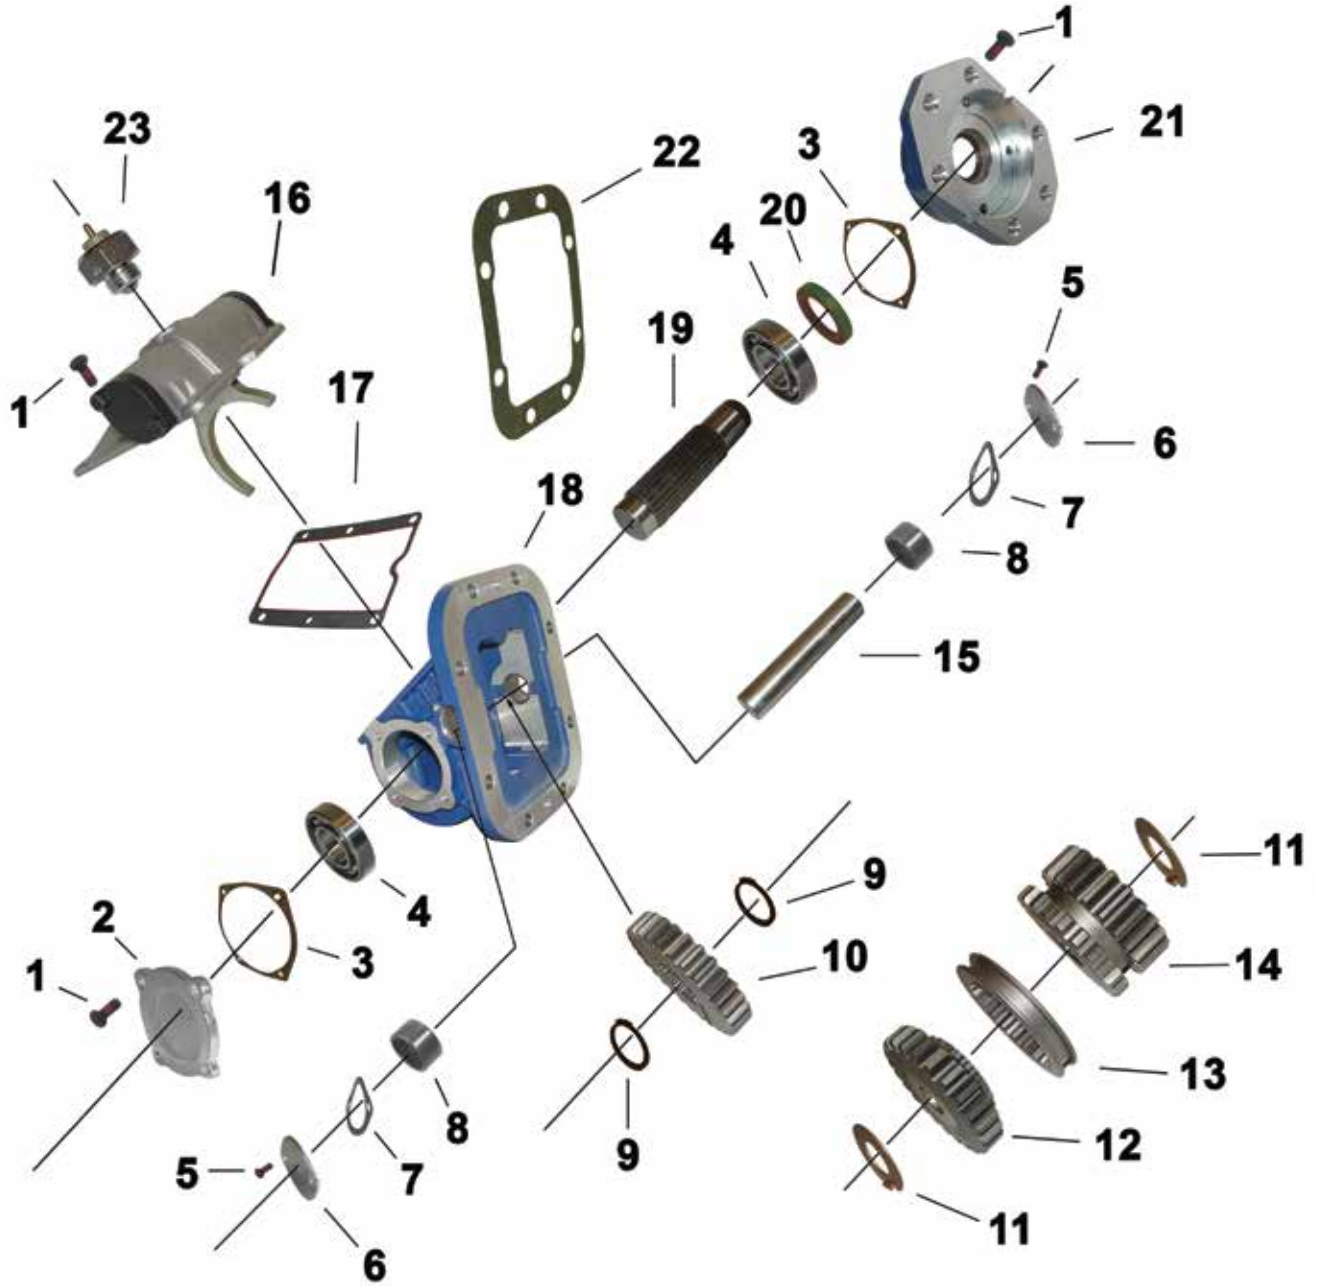

NS8 SERIES COMPONENTS (REPLACEMENT FOR MUNCIE TG8 SERIES)

PARTS ARE 100% INTERCHANGEABLE W/ MUNCIE TG8 SERIES

NEWSTAR #:	REPLACEMENT FOR MUNCIE #:	DESCRIPTION:	PRODUCT INFORMATION:	ILLUSTRATION #:
S-16895	01T34461	Aluminum Housing	—	18
S-14275	02T34272	Output Gear	72 Ratio	10
S-14276	02T34398	Output Gear	92 Ratio	10
S-19864	02T34440	Output Gear	68 Ratio	10
S-13782	02T35185	Output Gear	88 Ratio	10
S-13711	03T34284	Input Gear	—	12

All parts supplied are S&S Truck Parts, LLC/NEWSTAR. Use of other manufacturer's names, part numbers, or trademarks are solely used for informational/identification purposes.

NS8 (TG8) SERIES