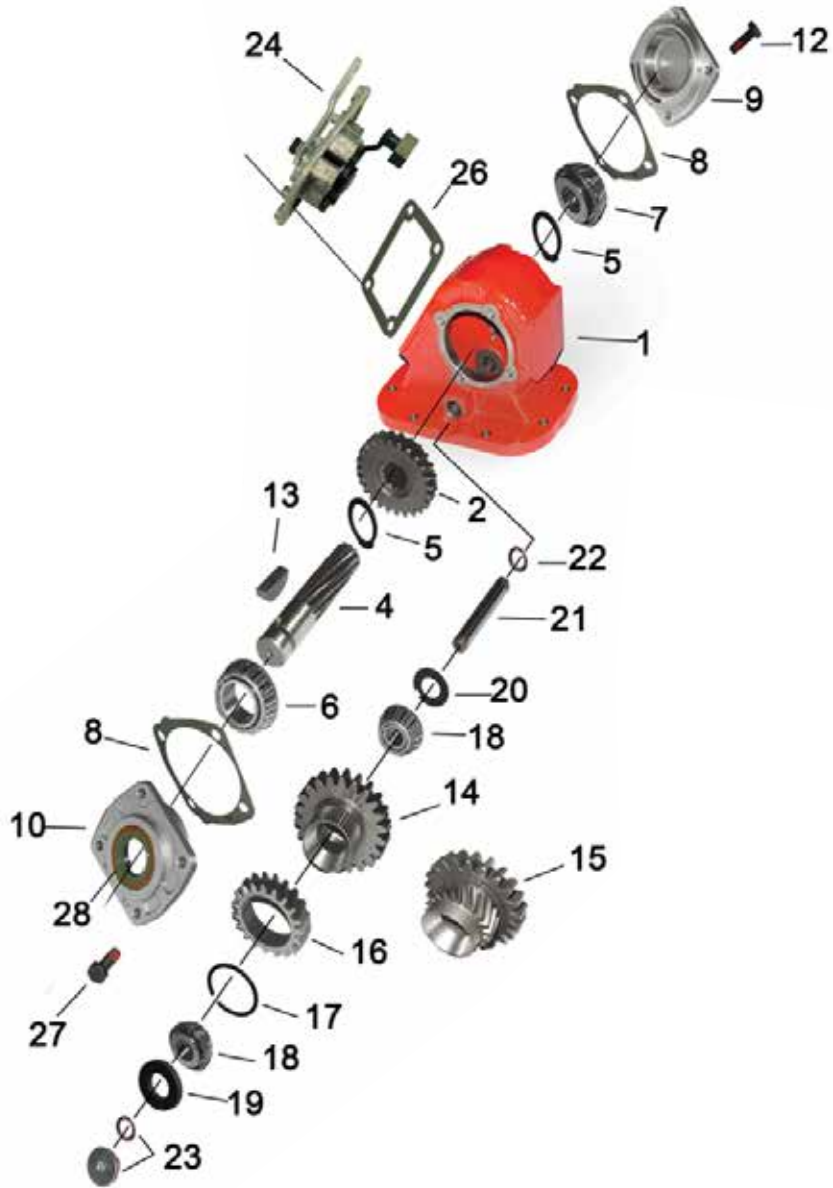

825 SERIES COMPONENTS (REPLACEMENT FOR CHELSEA 489 SERIES)

NEWSTAR #:	REPLACEMENT FOR CHELSEA #:	DESCRIPTION:	PRODUCT INFORMATION:	ILLUSTRATION #:
S-10166	1-P-552X	Housing	X Standard Mount	1
S-16134	1-P-562X	Housing	Z Deep Mount	1
S-C516	2-P-726	Ratio Output Gear	5	2
S-E103	2-P-727	Ratio Output Gear	7	2
S-C515	2-P-559	Ratio Output Gear	8 & 9	2
S-C730	2-P-637	Ratio Output Gear	12	2

All parts supplied are S&S Truck Parts, LLC/NEWSTAR. Use of other manufacturer's names, part numbers, or trademarks are solely used for informational/identification purposes.