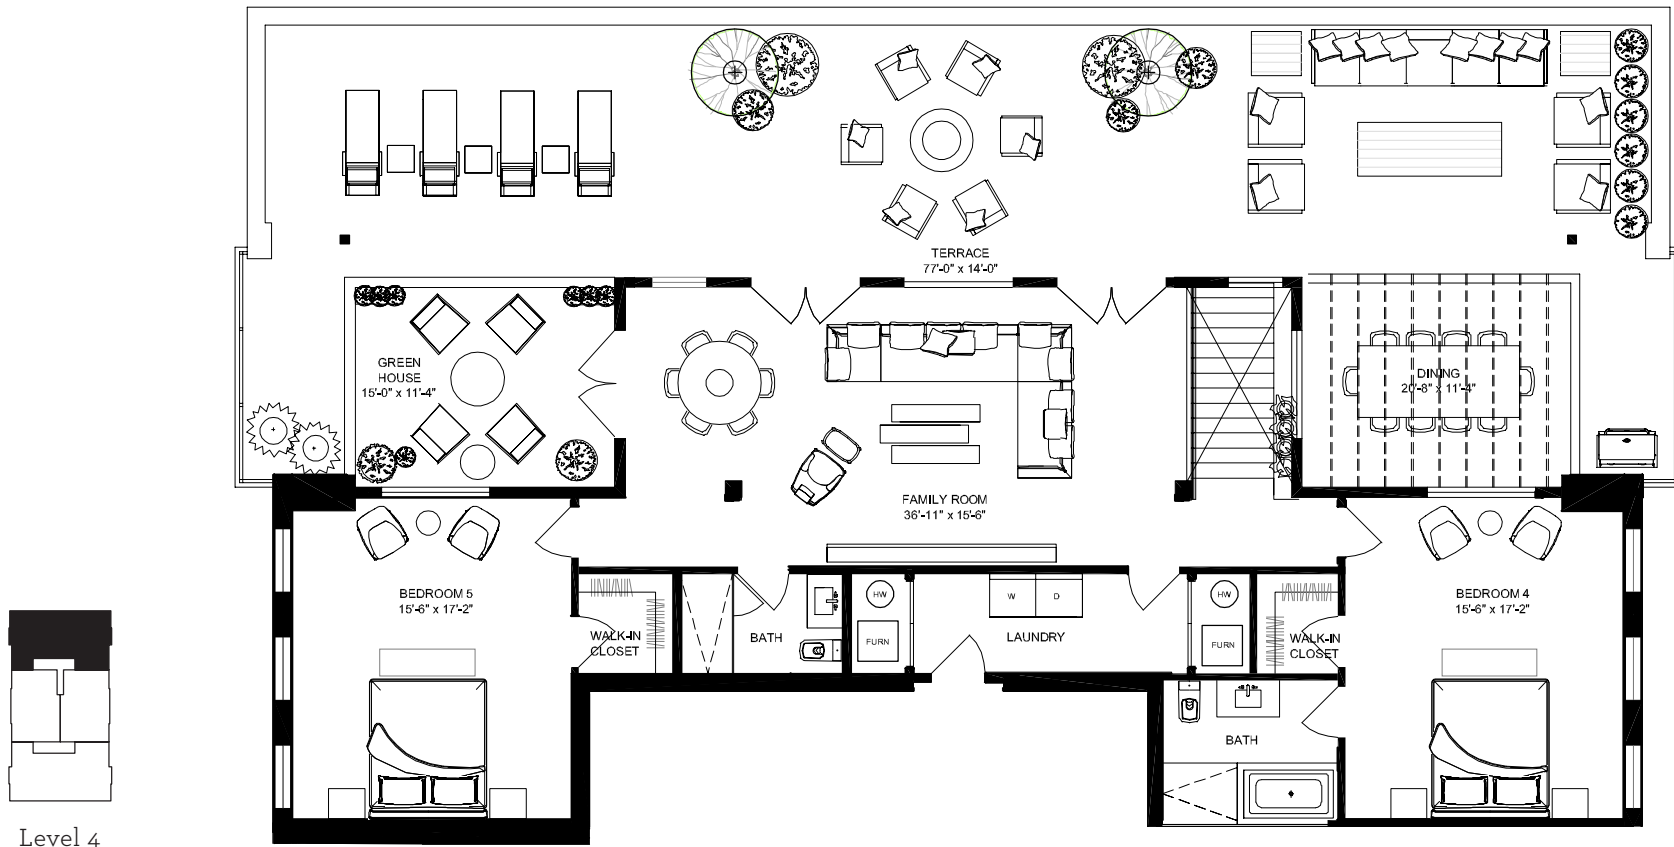

three bedrooms • three baths • balcony

Level 2

Residence 206 N

three bedrooms • two baths • balcony

Level 2

Penthouse 1 N

Penthouse 1 North boasts 5,200 square feet of interior, multi-floor living space, plus an expansive private terrace and two balconies that offer an additional 1,530 combined square feet of outdoor living space. Depicted here as a 13 room, 6 bathroom home, each of our penthouses can be customized to your distinct style preferences.

Level 4

Level 3

Penthouse 2 N

Penthouse 2 North boasts 5,200 square feet of interior, multi-floor living space, plus an expansive private terrace and two balconies that offer an additional 1,530 combined square feet of outdoor living space. Depicted here as a 13 room, 6 bathroom home, each of our penthouses can be customized to your distinct style preferences.

Level 4

Level 3

Penthouse 3 N

Penthouse 3 North boasts 3,100 square feet of interior, multi-floor living space, plus an expansive private terrace and balcony that offer an additional 1,090 combined square feet of outdoor living space. Depicted here as an 8 room, 5 bathroom home, each of our penthouses can be customized to your distinct style preferences.

Level 3

Level 4

Penthouse 4 N

Penthouse 4 North boasts 3,100 square feet of interior, multi-floor living space, plus an expansive private terrace and balcony that offer an additional 1,090 combined square feet of outdoor living space. Depicted here as an 8 room, 5 bathroom home, each of our penthouses can be customized to your distinct style preferences.