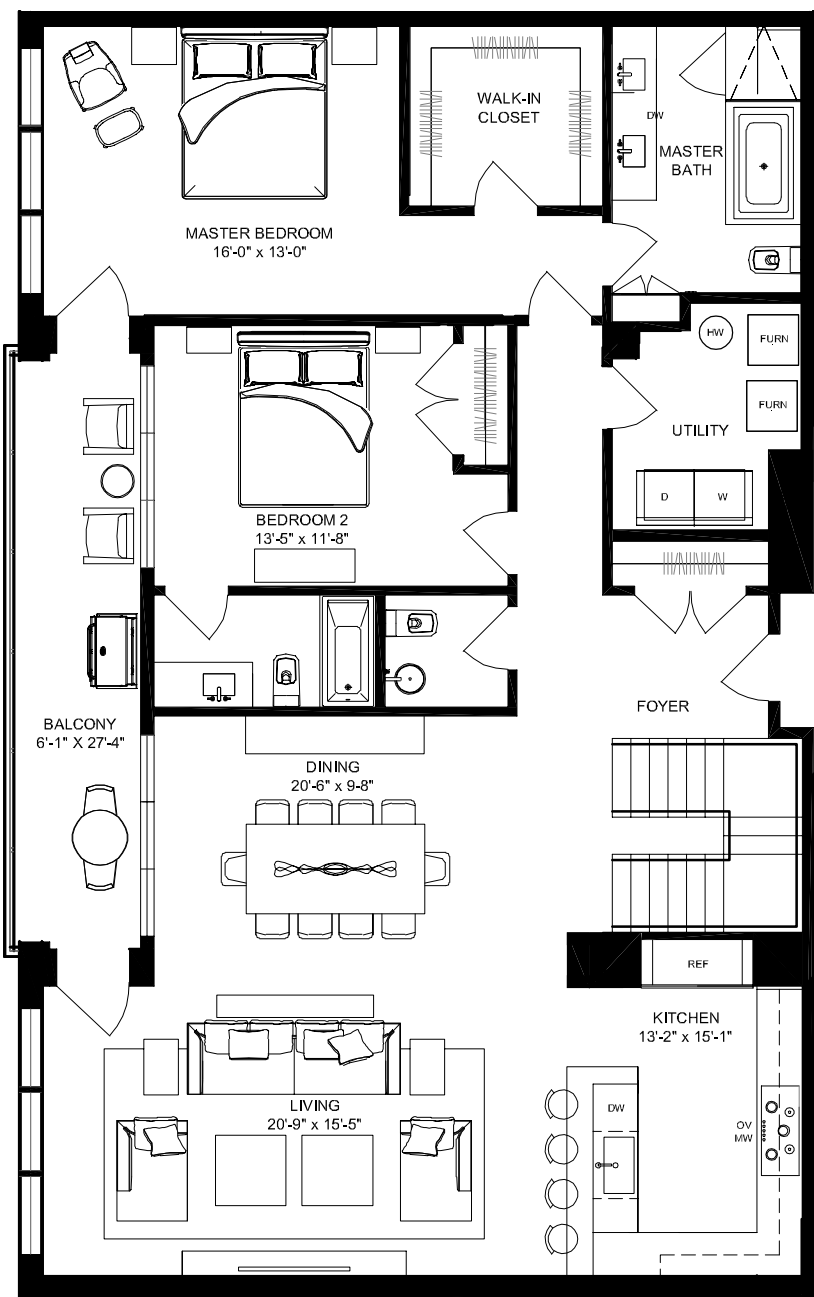

Residence 101 N

three bedrooms • five baths • family room • balcony

Residence 102 N

four bedrooms • six baths • family room • balcony

Level G

Residence 103 N

three bedrooms • three baths • balcony

Level 1

Residence 104 N

three bedrooms • three baths • balcony

Level 1

Residence 105 N

three bedrooms • five baths • family room • balcony

Level 1

Level G

Residence 106 N

Level 4

Level 3

Penthouse 3 N

Penthouse 3 North boasts 3,100 square feet of interior, multi-floor living space, plus an expansive private terrace and balcony that offer an additional 1,090 combined square feet of outdoor living space. Depicted here as an 8 room, 5 bathroom home, each of our penthouses can be customized to your distinct style preferences.

Level 3

Level 4

Penthouse 4 N

Penthouse 4 North boasts 3,100 square feet of interior, multi-floor living space, plus an expansive private terrace and balcony that offer an additional 1,090 combined square feet of outdoor living space. Depicted here as an 8 room, 5 bathroom home, each of our penthouses can be customized to your distinct style preferences.