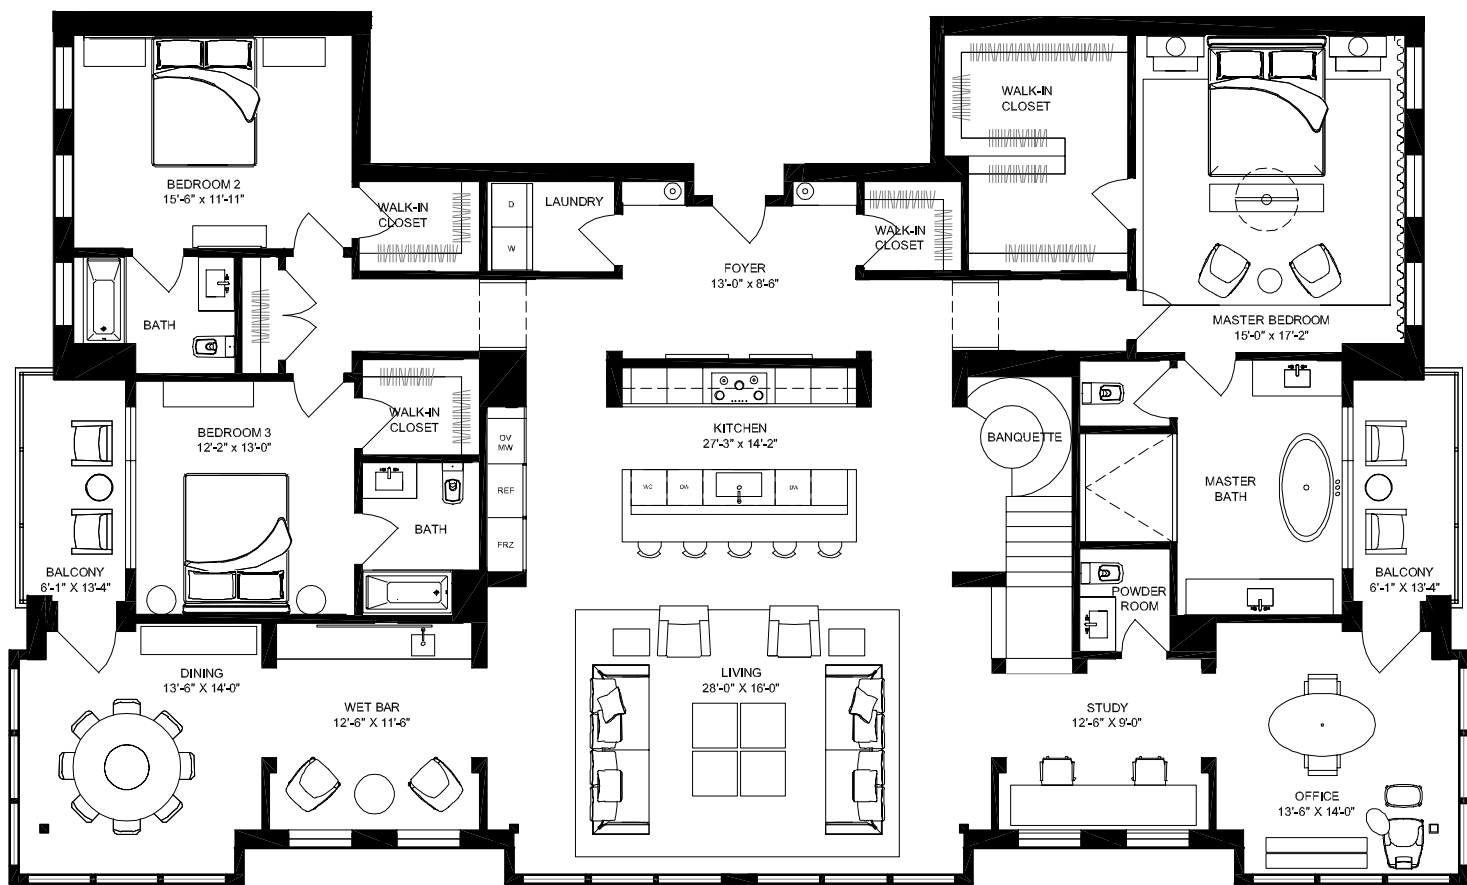

Residence 101 N

three bedrooms • five baths • family room • balcony

Residence 102 N

four bedrooms • six baths • family room • balcony

Level G

Residence 103 N

three bedrooms • three baths • balcony

Level 1

three bedrooms • three baths • balcony

Level 2

Residence 206 N

three bedrooms • two baths • balcony

Level 2

Penthouse 1 N

Penthouse 1 North boasts 5,200 square feet of interior, multi-floor living space, plus an expansive private terrace and two balconies that offer an additional 1,530 combined square feet of outdoor living space. Depicted here as a 13 room, 6 bathroom home, each of our penthouses can be customized to your distinct style preferences.

Level 4

Level 3

Penthouse 2 N

Penthouse 2 North boasts 5,200 square feet of interior, multi-floor living space, plus an expansive private terrace and two balconies that offer an additional 1,530 combined square feet of outdoor living space. Depicted here as a 13 room, 6 bathroom home, each of our penthouses can be customized to your distinct style preferences.

Level 4

Level 3

Penthouse 3 N

Penthouse 3 North boasts 3,100 square feet of interior, multi-floor living space, plus an expansive private terrace and balcony that offer an additional 1,090 combined square feet of outdoor living space. Depicted here as an 8 room, 5 bathroom home, each of our penthouses can be customized to your distinct style preferences.