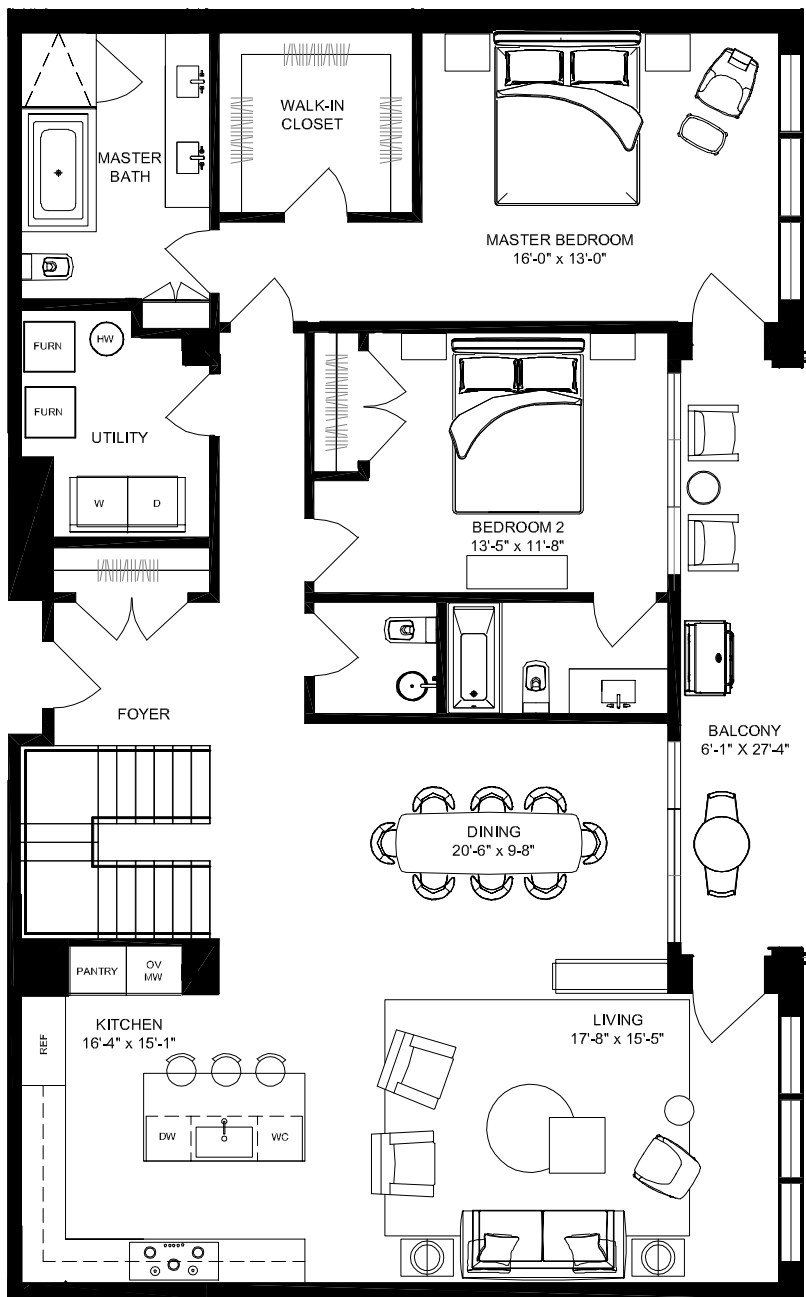

Residence 101 N

three bedrooms • five baths • family room • balcony

Residence 102 N

four bedrooms • six baths • family room • balcony

Level G

Residence 103 N

three bedrooms • three baths • balcony

Level 1

Residence 104 N

three bedrooms • three baths • balcony

Level 1

Residence 105 N

three bedrooms • five baths • family room • balcony

Level 1

Level G

Residence 106 N

Level 4

Level 3

Penthouse 3 N

Penthouse 3 North boasts 3,100 square feet of interior, multi-floor living space, plus an expansive private terrace and balcony that offer an additional 1,090 combined square feet of outdoor living space. Depicted here as an 8 room, 5 bathroom home, each of our penthouses can be customized to your distinct style preferences.

Level 3

Level 4

Penthouse 4 N

Penthouse 4 North boasts 3,100 square feet of interior, multi-floor living space, plus an expansive private terrace and balcony that offer an additional 1,090 combined square feet of outdoor living space. Depicted here as an 8 room, 5 bathroom home, each of our penthouses can be customized to your distinct style preferences.