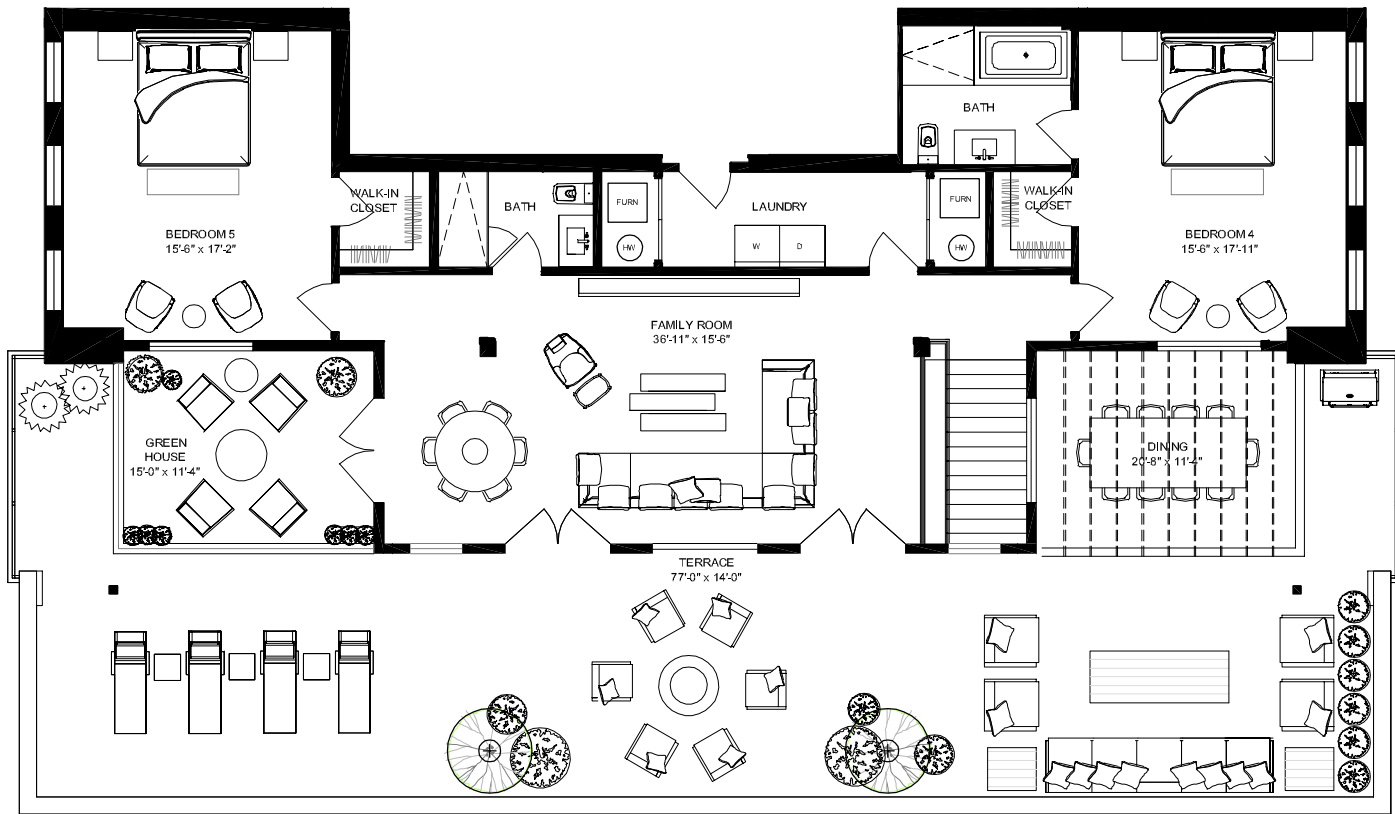

three bedrooms • three baths • balcony

Level 2

Residence 206 N

three bedrooms • two baths • balcony

Level 2

Penthouse 1 N

Penthouse 1 North boasts 5,200 square feet of interior, multi-floor living space, plus an expansive private terrace and two balconies that offer an additional 1,530 combined square feet of outdoor living space. Depicted here as a 13 room, 6 bathroom home, each of our penthouses can be customized to your distinct style preferences.

Level 4

Level 3

Penthouse 2 N

Penthouse 2 North boasts 5,200 square feet of interior, multi-floor living space, plus an expansive private terrace and two balconies that offer an additional 1,530 combined square feet of outdoor living space. Depicted here as a 13 room, 6 bathroom home, each of our penthouses can be customized to your distinct style preferences.

Level 4

Level 3

Penthouse 3 N

Penthouse 3 North boasts 3,100 square feet of interior, multi-floor living space, plus an expansive private terrace and balcony that offer an additional 1,090 combined square feet of outdoor living space. Depicted here as an 8 room, 5 bathroom home, each of our penthouses can be customized to your distinct style preferences.