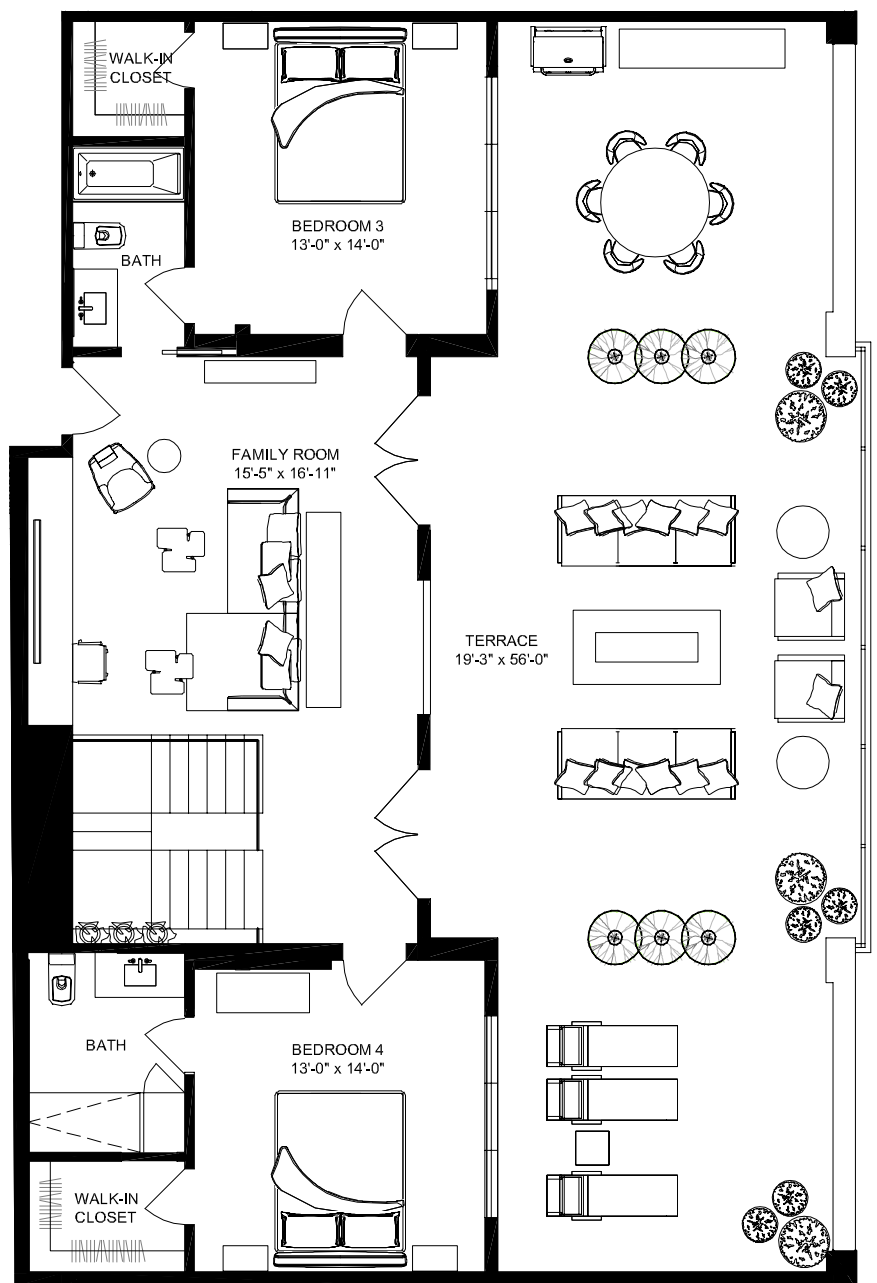

Residence 101 N

three bedrooms • five baths • family room • balcony

Residence 102 N

four bedrooms • six baths • family room • balcony

Level G

Residence 103 N

three bedrooms • three baths • balcony

Level 1

Residence 104 N

three bedrooms • three baths • balcony

Level 1

Residence 105 N

three bedrooms • five baths • family room • balcony

Level 1

Level G

Residence 106 N

Level 4

Level 3

Penthouse 3 N

Penthouse 3 North boasts 3,100 square feet of interior, multi-floor living space, plus an expansive private terrace and balcony that offer an additional 1,090 combined square feet of outdoor living space. Depicted here as an 8 room, 5 bathroom home, each of our penthouses can be customized to your distinct style preferences.

Level 3

Level 4

Penthouse 4 N

Penthouse 4 North boasts 3,100 square feet of interior, multi-floor living space, plus an expansive private terrace and balcony that offer an additional 1,090 combined square feet of outdoor living space. Depicted here as an 8 room, 5 bathroom home, each of our penthouses can be customized to your distinct style preferences.