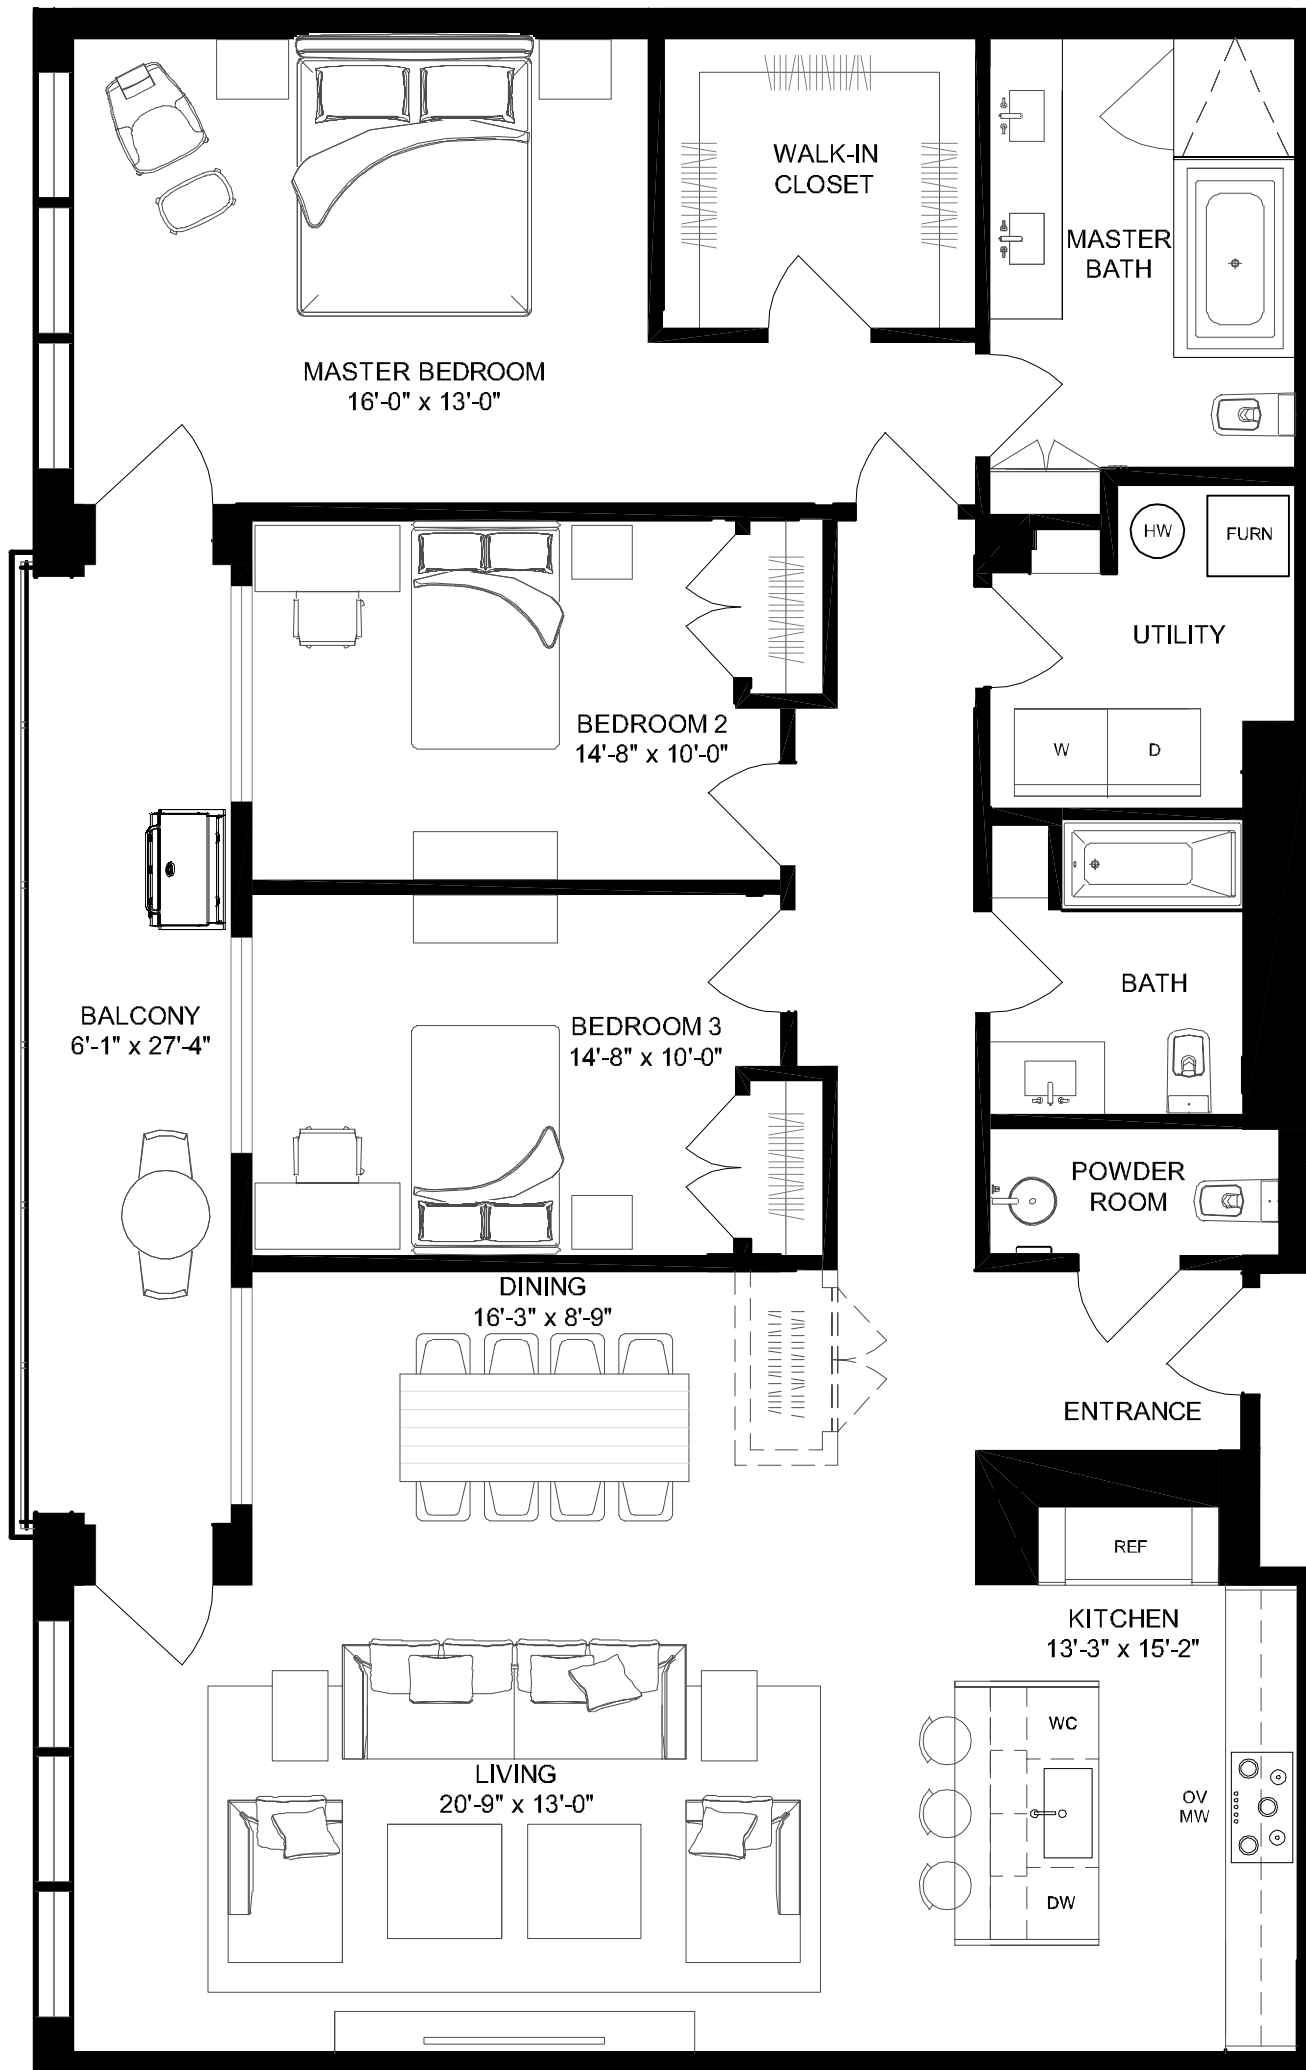

Residence 101 N

three bedrooms • five baths • family room • balcony

Residence 102 N

four bedrooms • six baths • family room • balcony

Level G

Residence 103 N

three bedrooms • three baths • balcony

Level 1

Residence 104 N

three bedrooms • three baths • balcony

Level 1

Residence 105 N

three bedrooms • five baths • family room • balcony

Level 1

Level G

Residence 106 N

Level 2

Residence 203 N

three bedrooms • three baths • balcony

Level 2

Residence 204 N

three bedrooms • three baths • balcony

Level 2

Residence 205 N

three bedrooms • three baths • balcony

Level 2

Residence 206 N

three bedrooms • two baths • balcony

Level 2

Penthouse 1 N

Penthouse 1 North boasts 5,200 square feet of interior, multi-floor living space, plus an expansive private terrace and two balconies that offer an additional 1,530 combined square feet of outdoor living space. Depicted here as a 13 room, 6 bathroom home, each of our penthouses can be customized to your distinct style preferences.