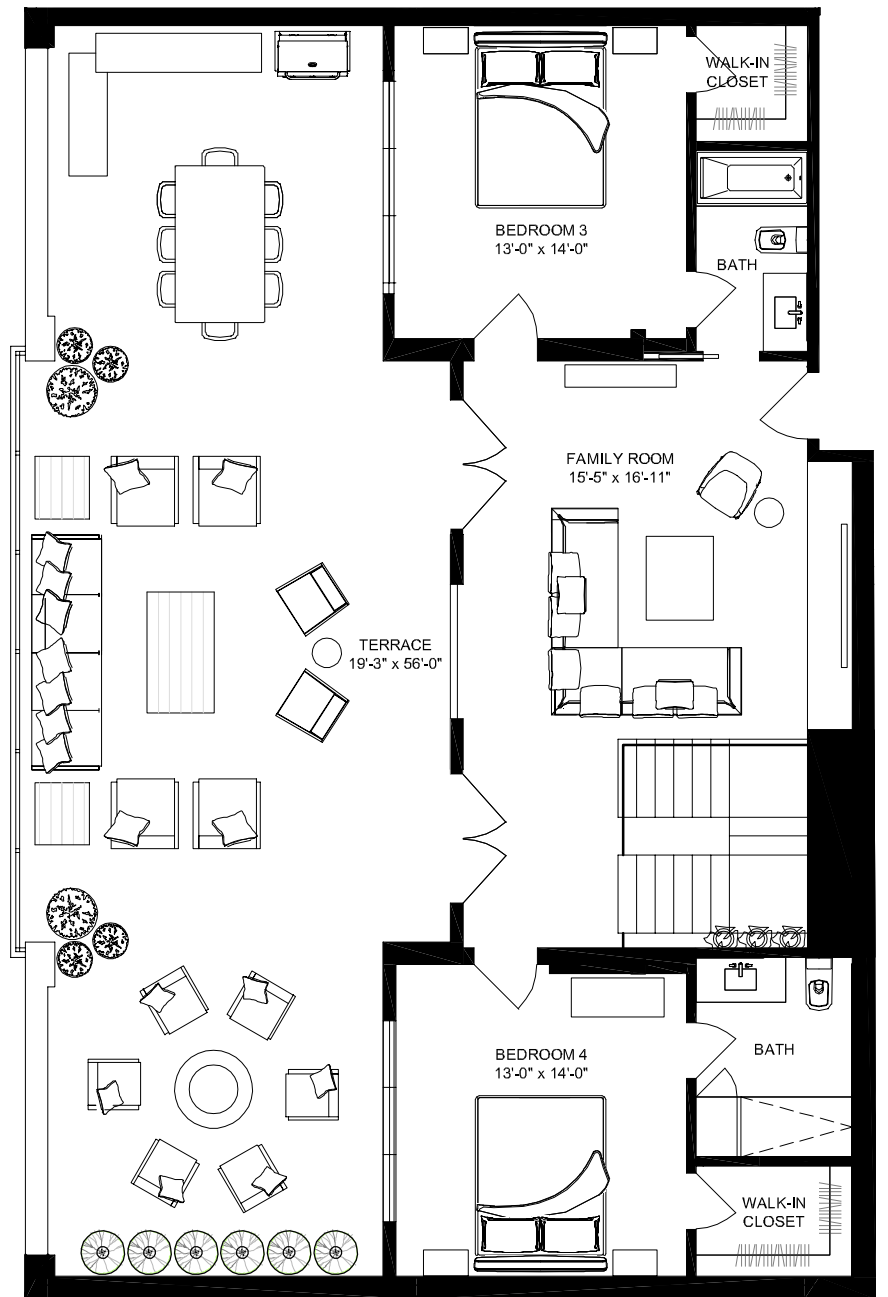

Residence 101 N

three bedrooms • five baths • family room • balcony

Residence 102 N

four bedrooms • six baths • family room • balcony

Level G

Residence 103 N

three bedrooms • three baths • balcony

Level 1

Residence 104 N

three bedrooms • three baths • balcony

Level 1

Residence 105 N

three bedrooms • five baths • family room • balcony

Level 1

Level G

Residence 106 N

Level 4

Level 3

Penthouse 3 N

Penthouse 3 North boasts 3,100 square feet of interior, multi-floor living space, plus an expansive private terrace and balcony that offer an additional 1,090 combined square feet of outdoor living space. Depicted here as an 8 room, 5 bathroom home, each of our penthouses can be customized to your distinct style preferences.

Level 3

Level 4

Penthouse 4 N

Penthouse 4 North boasts 3,100 square feet of interior, multi-floor living space, plus an expansive private terrace and balcony that offer an additional 1,090 combined square feet of outdoor living space. Depicted here as an 8 room, 5 bathroom home, each of our penthouses can be customized to your distinct style preferences.