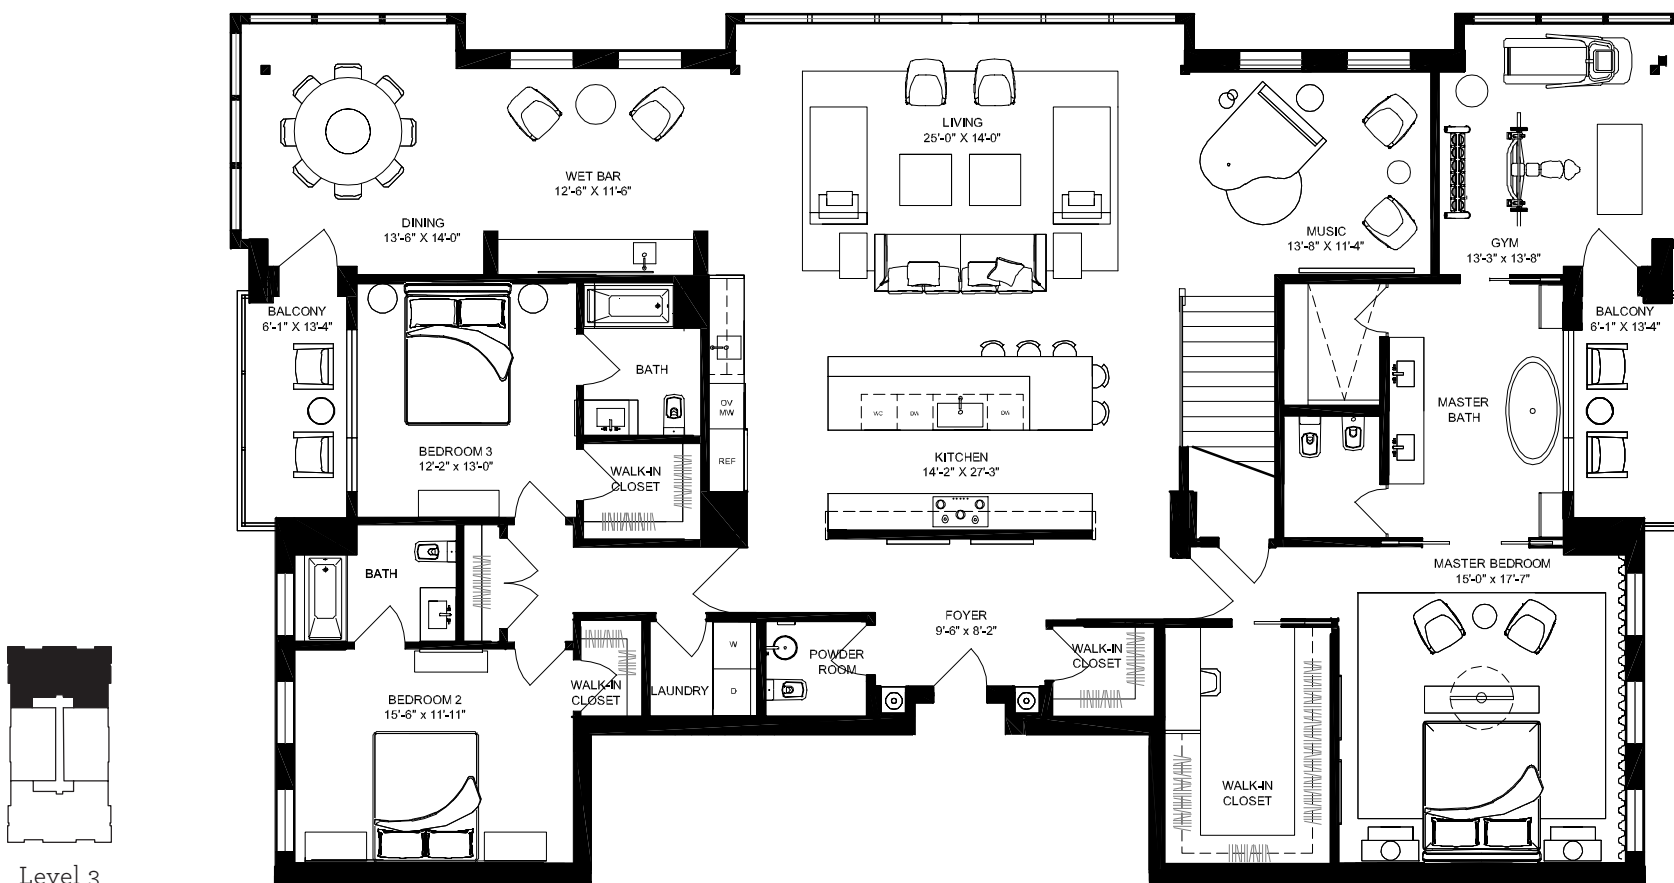

Residence 101 N

three bedrooms • five baths • family room • balcony

Residence 102 N

four bedrooms • six baths • family room • balcony

Level G

Residence 103 N

three bedrooms • three baths • balcony

Level 1

Level 4

Level 3

Penthouse 2 N

Penthouse 2 North boasts 5,200 square feet of interior, multi-floor living space, plus an expansive private terrace and two balconies that offer an additional 1,530 combined square feet of outdoor living space. Depicted here as a 13 room, 6 bathroom home, each of our penthouses can be customized to your distinct style preferences.

Level 4

Level 3

Penthouse 3 N

Penthouse 3 North boasts 3,100 square feet of interior, multi-floor living space, plus an expansive private terrace and balcony that offer an additional 1,090 combined square feet of outdoor living space. Depicted here as an 8 room, 5 bathroom home, each of our penthouses can be customized to your distinct style preferences.

Level 3

Level 4

Penthouse 4 N

Penthouse 4 North boasts 3,100 square feet of interior, multi-floor living space, plus an expansive private terrace and balcony that offer an additional 1,090 combined square feet of outdoor living space. Depicted here as an 8 room, 5 bathroom home, each of our penthouses can be customized to your distinct style preferences.