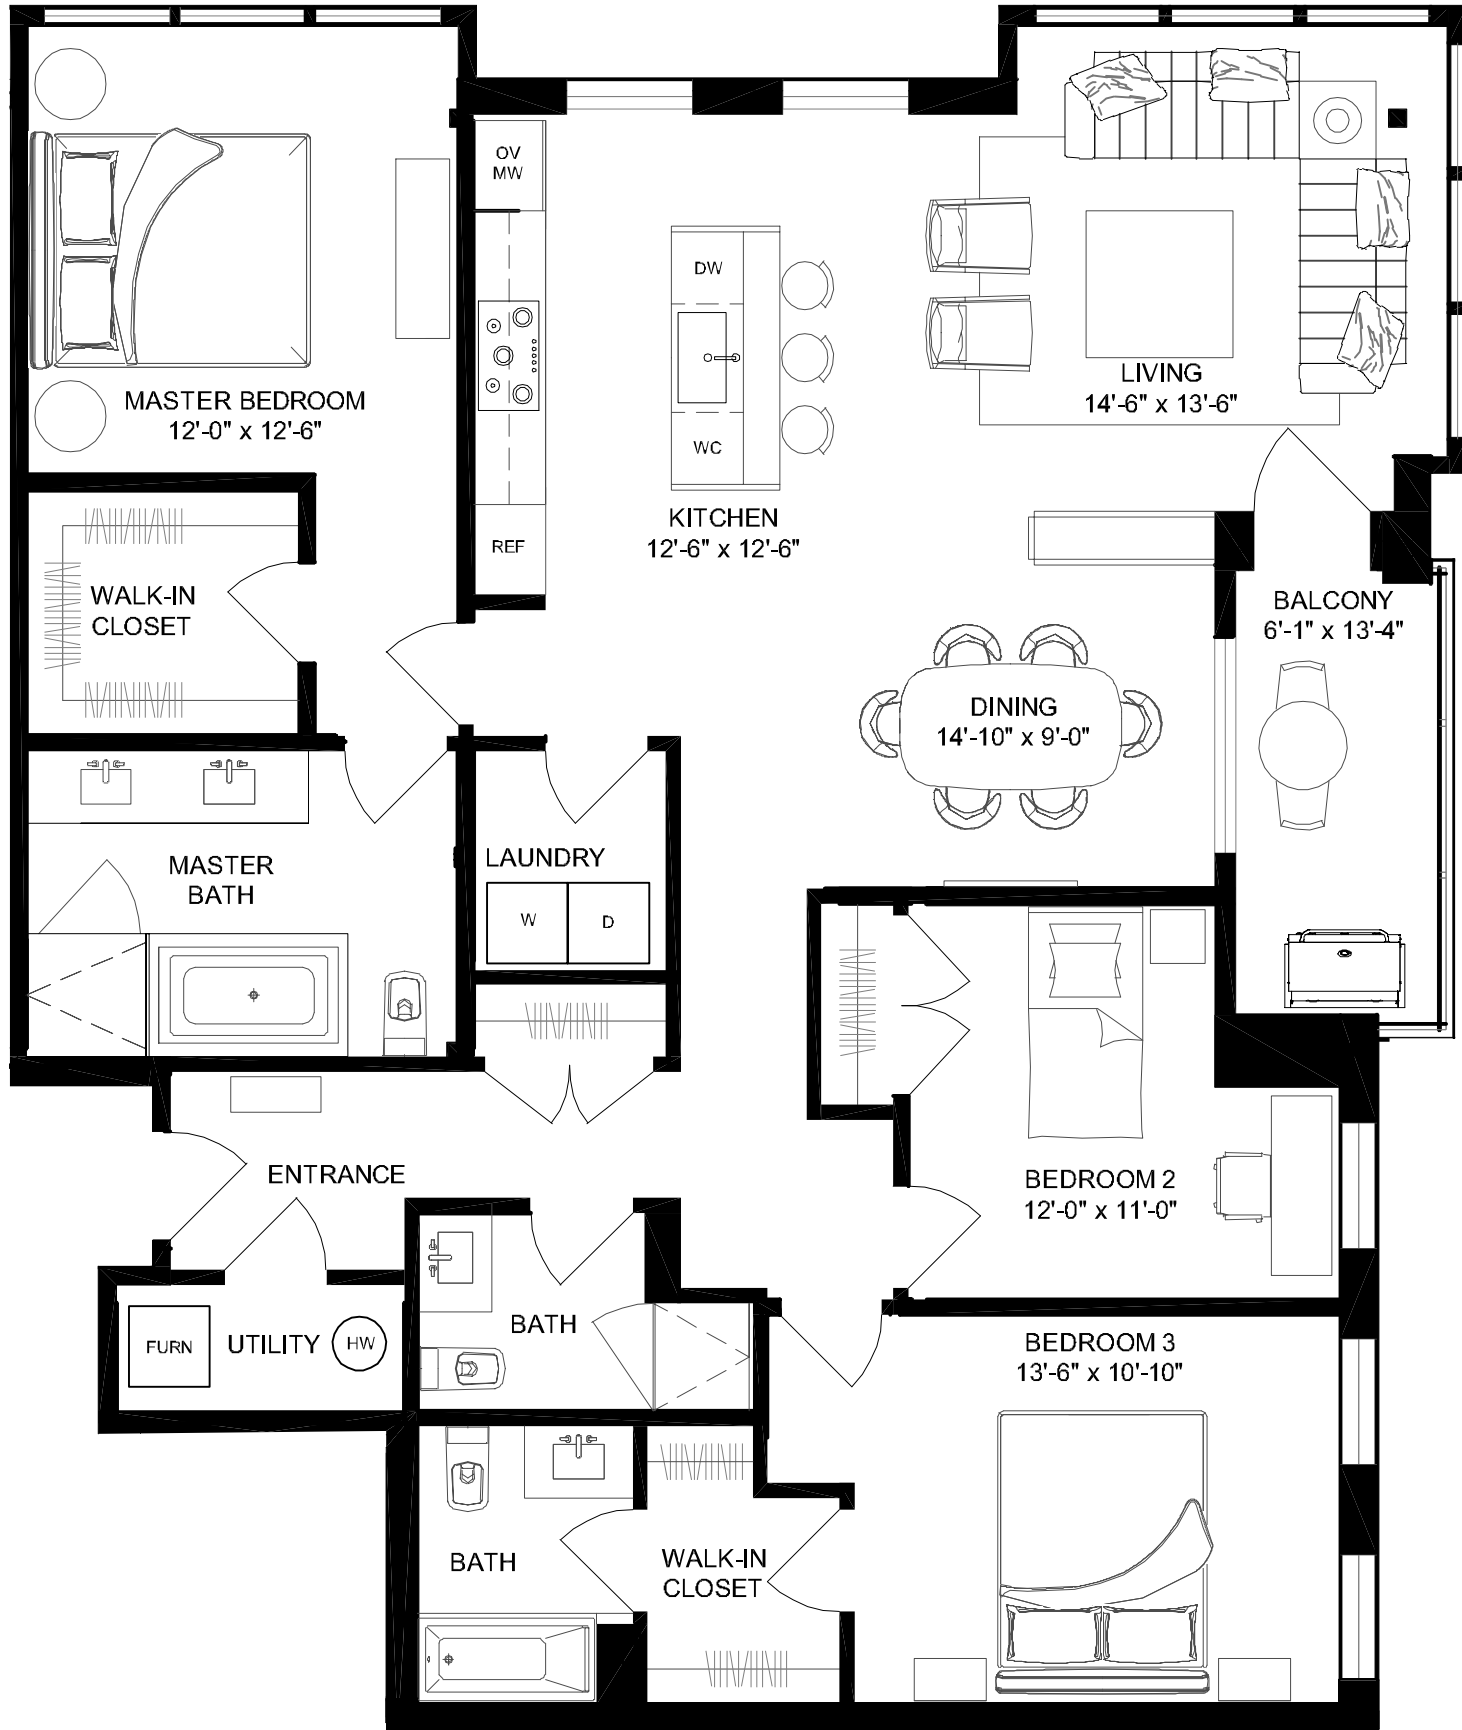

Residence 101 N

three bedrooms • five baths • family room • balcony

Residence 102 N

four bedrooms • six baths • family room • balcony

Level G

Residence 103 N

three bedrooms • three baths • balcony

Level 1

Residence 104 N

three bedrooms • three baths • balcony

Level 1

Residence 105 N

three bedrooms • five baths • family room • balcony

Level 1

Level G

Residence 106 N

Level 2

Residence 203 N

three bedrooms • three baths • balcony

Level 2

Residence 204 N

three bedrooms • three baths • balcony

Level 2

Residence 205 N

three bedrooms • three baths • balcony

Level 2

Residence 206 N

three bedrooms • two baths • balcony

Level 2

Penthouse 1 N

Penthouse 1 North boasts 5,200 square feet of interior, multi-floor living space, plus an expansive private terrace and two balconies that offer an additional 1,530 combined square feet of outdoor living space. Depicted here as a 13 room, 6 bathroom home, each of our penthouses can be customized to your distinct style preferences.