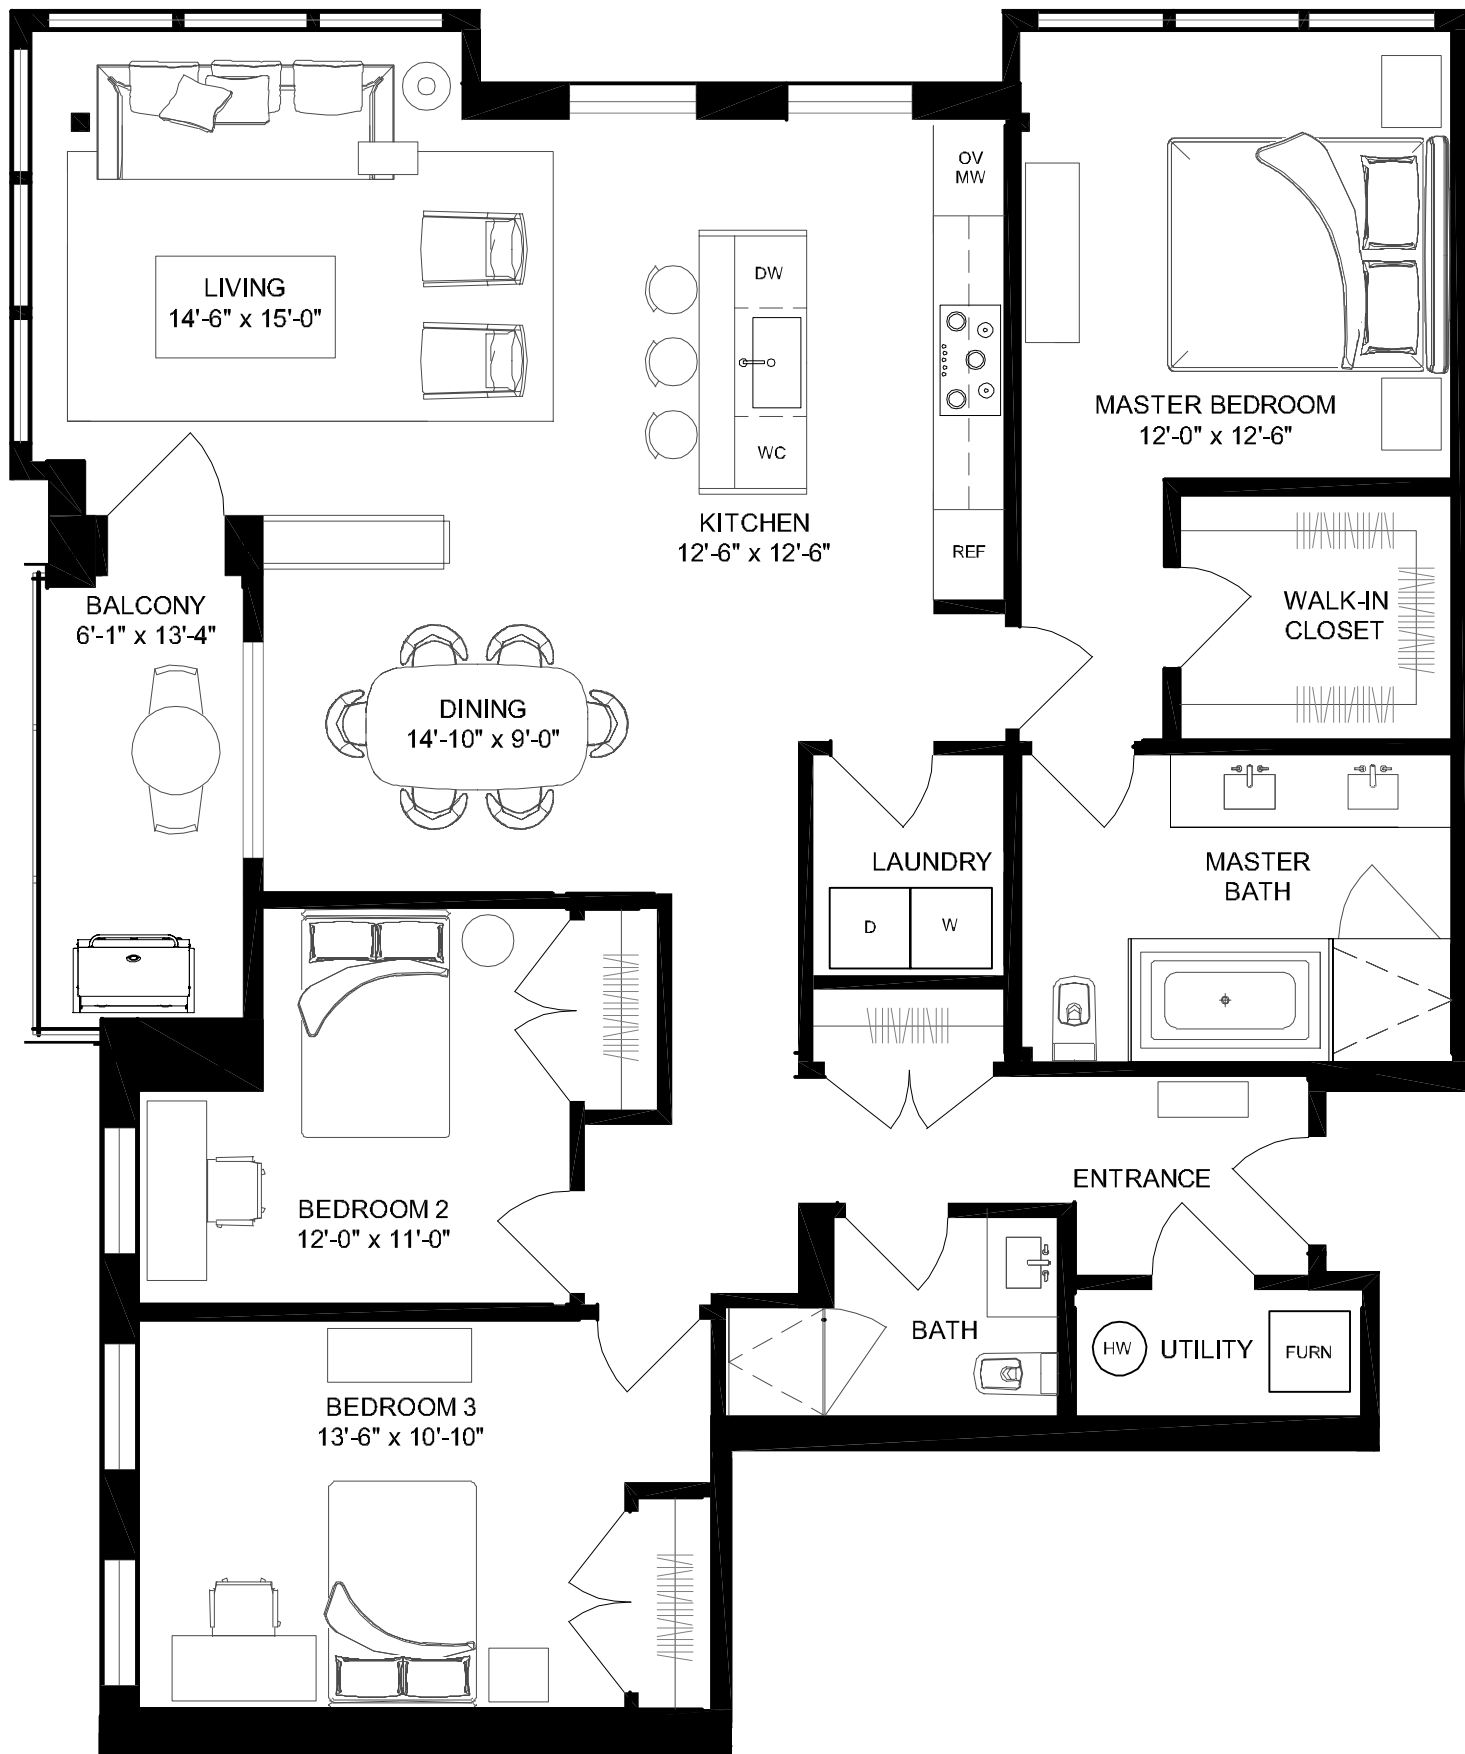

Residence 101 N

three bedrooms • five baths • family room • balcony

Residence 102 N

four bedrooms • six baths • family room • balcony

Level G

Residence 103 N

three bedrooms • three baths • balcony

Level 1

Residence 104 N

three bedrooms • three baths • balcony

Level 1

Residence 105 N

three bedrooms • five baths • family room • balcony

Level 1

Level G

Residence 106 N

three bedrooms • three baths • balcony

Level 2

Residence 206 N

three bedrooms • two baths • balcony

Level 2

Penthouse 1 N

Penthouse 1 North boasts 5,200 square feet of interior, multi-floor living space, plus an expansive private terrace and two balconies that offer an additional 1,530 combined square feet of outdoor living space. Depicted here as a 13 room, 6 bathroom home, each of our penthouses can be customized to your distinct style preferences.

Level 4

Level 3

Penthouse 2 N

Penthouse 2 North boasts 5,200 square feet of interior, multi-floor living space, plus an expansive private terrace and two balconies that offer an additional 1,530 combined square feet of outdoor living space. Depicted here as a 13 room, 6 bathroom home, each of our penthouses can be customized to your distinct style preferences.