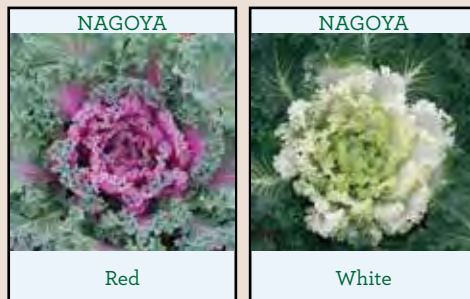

Pentas

Petunia

Portulaca

Stock

Verbena

Vinca

Zinnia

10" PREMIUM HANGING BASKETS (GREEN COLOR POT)

12" PREMIUM HANGING BASKET (BLACK COLOR POT)

Assorted Combo

NOTES

8", 10" & 13" FALL MUMS

4.5" FLOWERING KALE

RICHARDSON BROS. GREENHOUSES, INC

FALL 2019

**Richardson Bros,
Greenhouse Inc.**
501 W. Cumberland
Saint Elmo, IL 62458