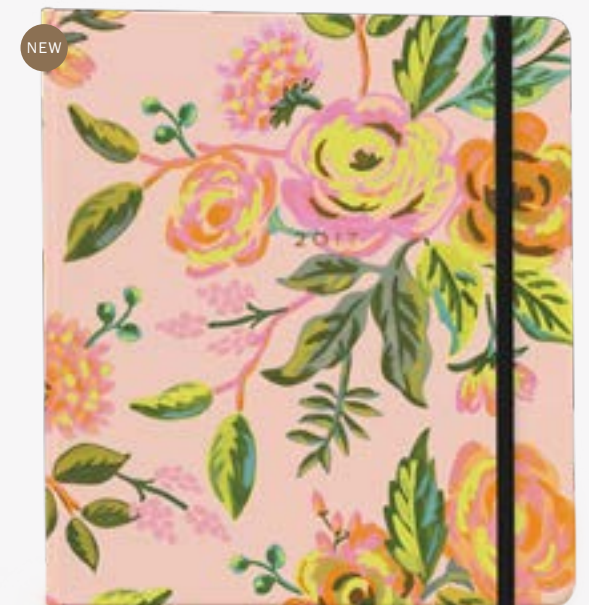

2017 JARDIN DE PARIS
PLM006
with gold foil and neon accents