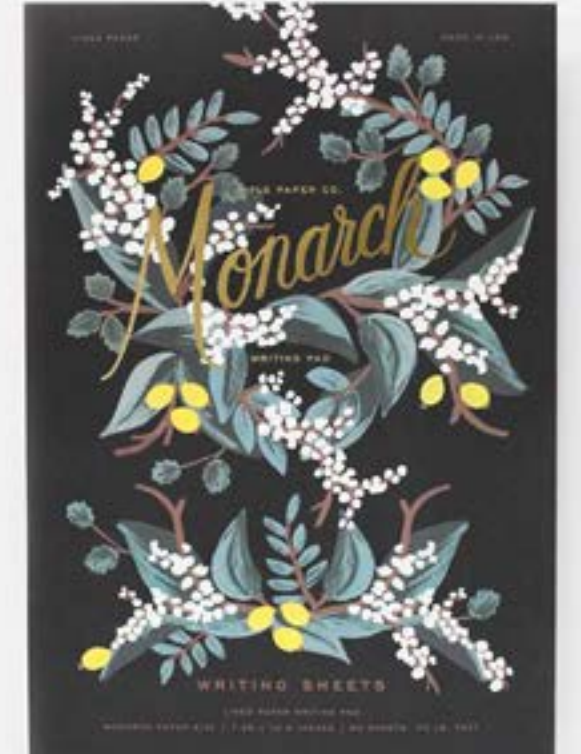

MONARCH WRITING PAD
NPW001
with gold foil accents