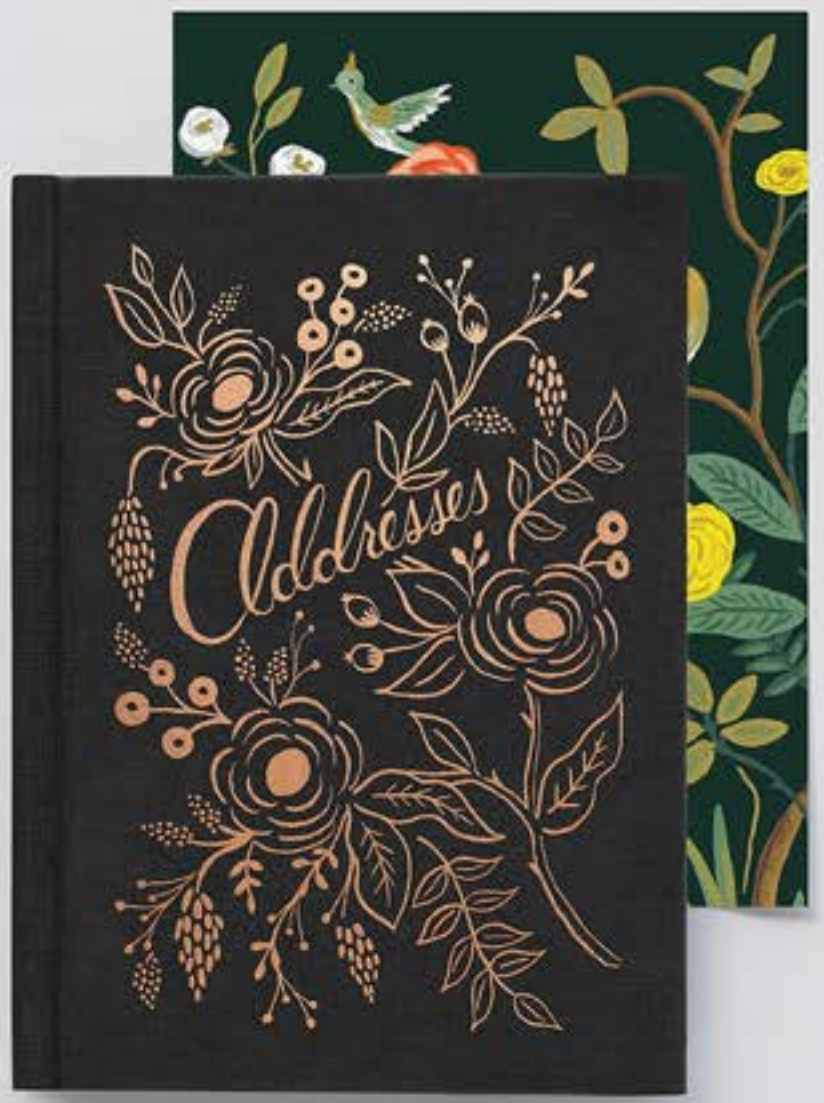

CONTENTS

4	FEATURED ITEMS	84	OCCASION
18	CARDS & STATIONERY	86	WRAPPING SHEETS
20	A2 GREETING CARDS	88	GIFT TAGS
32	ASSORTED A2 CARD SETS	88	TABLE NUMBERS
36	NO. 10 CARDS	89	PLACE CARDS
38	LETTERPRESS CARDS	90	HOLIDAY
39	POSTCARDS	92	NO. 10 CARDS
40	SOCIAL STATIONERY	94	A2 GREETING CARDS
42	MONOGRAM STATIONERY	96	POSTCARDS
43	MONARCH STATIONERY	98	WRAPPING SHEETS
44	CALENDARS & PLANNERS	100	STICKERS & LABELS
46	WALL CALENDARS	101	GIFT TAGS
54	DESK CALENDARS	102	ART PRINTS
57	WEEKLY DESK PADS	130	GARANÇE DORÉ
58	PLANNERS	140	TERMS & POLICIES
62	EVERYDAY		
64	ADDRESS BOOK		
65	STITCHED NOTEBOOK SET		
66	MEMOIR NOTEBOOKS		
68	NOTEBOOKS		
70	JOURNALS		
71	POCKET NOTEBOOKS		
72	WRITING PENCILS		
73	POCKET NOTEPADS		
74	NOTEPADS		
76	MARKET PADS		
77	COASTERS		
78	RECIPE CARDS		
80	TIN RECIPE BOXES		
82	IPHONE CASES