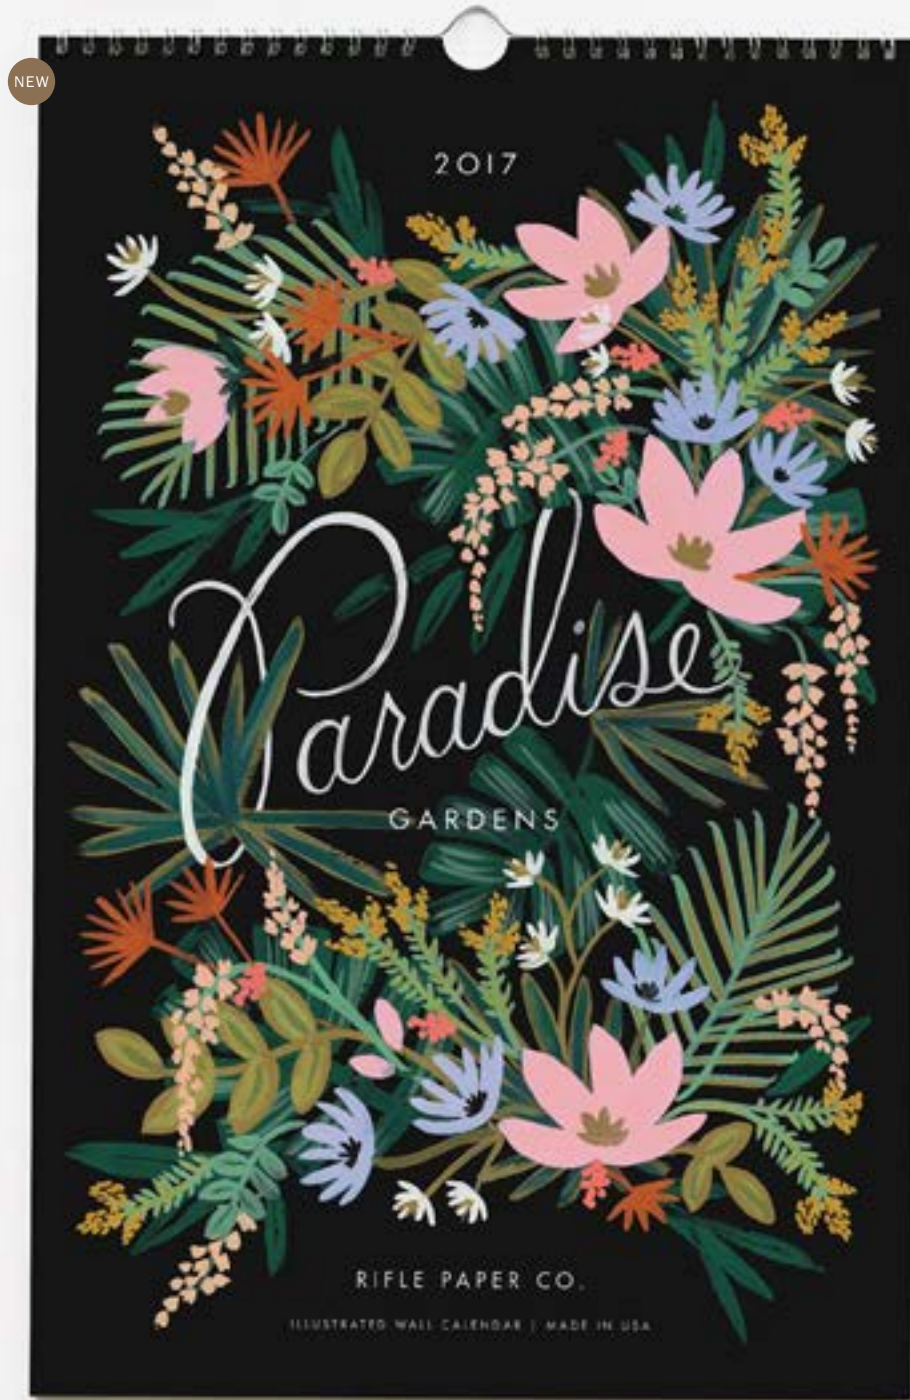

2017 PARADISE GARDENS CALENDAR

Wall calendar featuring 12 original botanical illustrations
11" x 17" SPIRAL BOUND MADE IN USA

2017 PARADISE GARDENS
CAL027