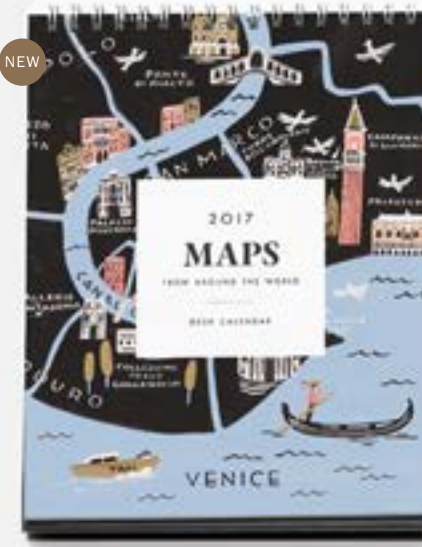

2017 MAPS DESK CALENDAR

Desk calendar featuring 12 illustrated cities from around the world, includes stand
6" x 7½" SPIRAL BOUND MADE IN USA