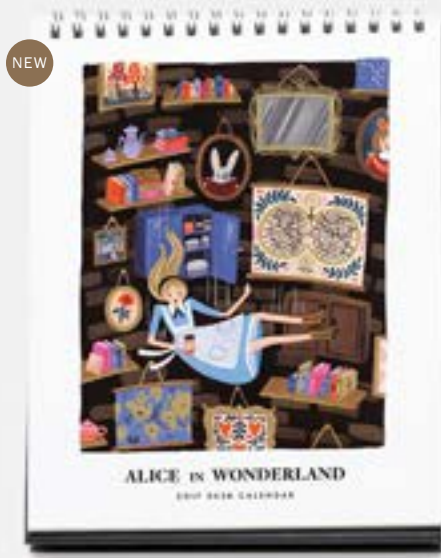

2017 ALICE IN WONDERLAND DESK CALENDAR

Desk calendar featuring 12 original illustrations from Alice's Adventures in Wonderland, includes stand
6" x 7½" SPIRAL BOUND MADE IN USA

2017 ALICE IN WONDERLAND
CAL033