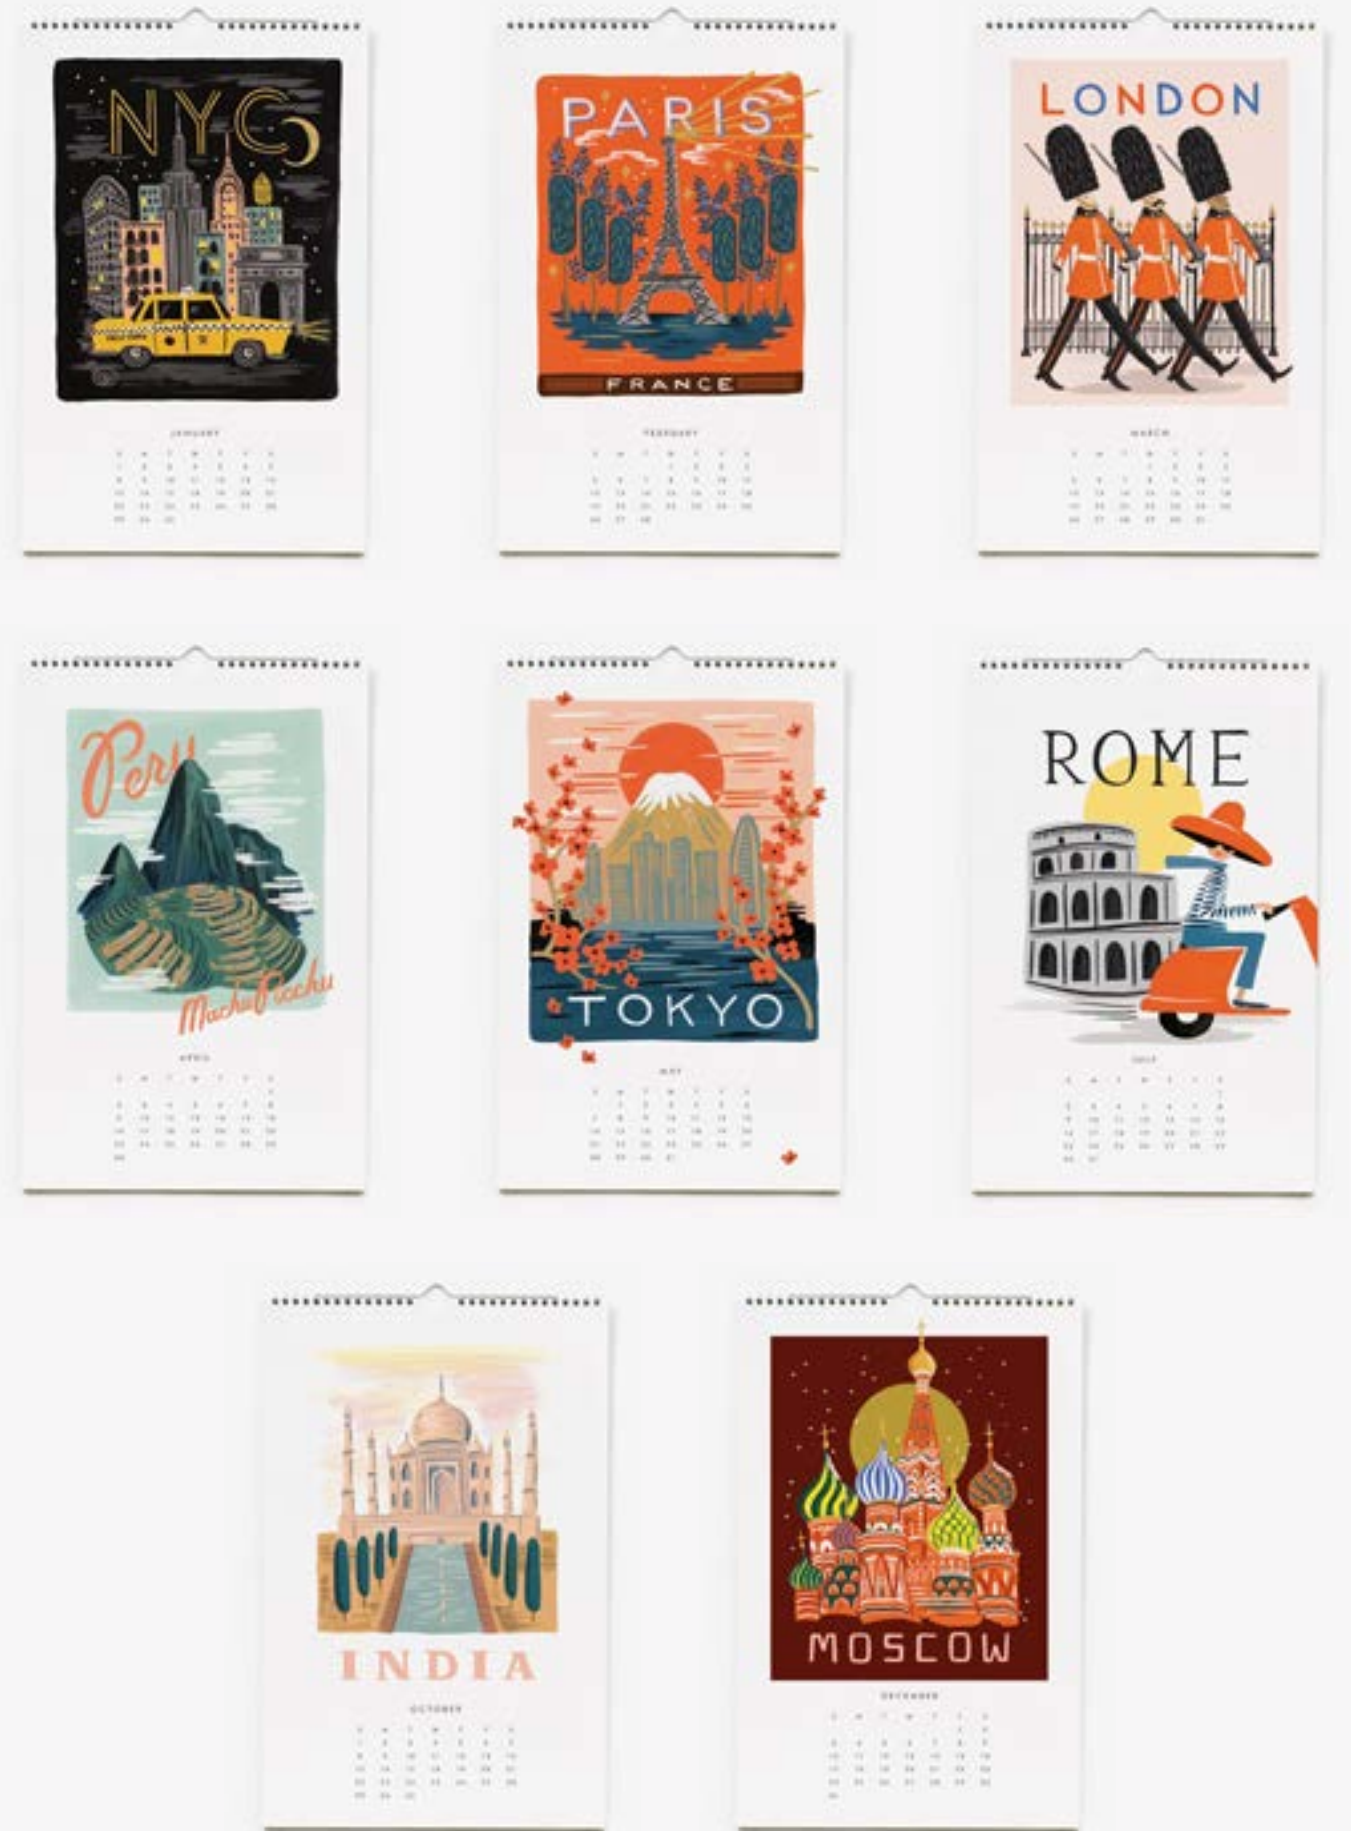

CALENDARS, PLANNERS, AND AGENDAS
FOR THE HOME AND OFFICE

*Our dated items are designed to be both stylish
and functional with a variety of formats for those
with different levels of organization.*

22 ITEMS

2017 BON VOYAGE CALENDAR

Wall calendar featuring 12 travel inspired original illustrations
11" x 17" SPIRAL BOUND MADE IN USA

2017 BON VOYAGE
CAL026
featuring New York, Paris, London, Peru,
Tokyo, Rome, India, Moscow, Québec,
Amsterdam, Havana, & Morocco