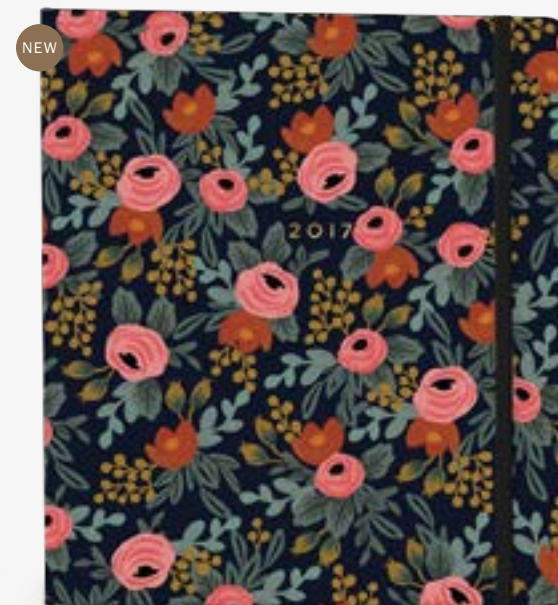

2017 ROSA
PLM005
with gold foil accents