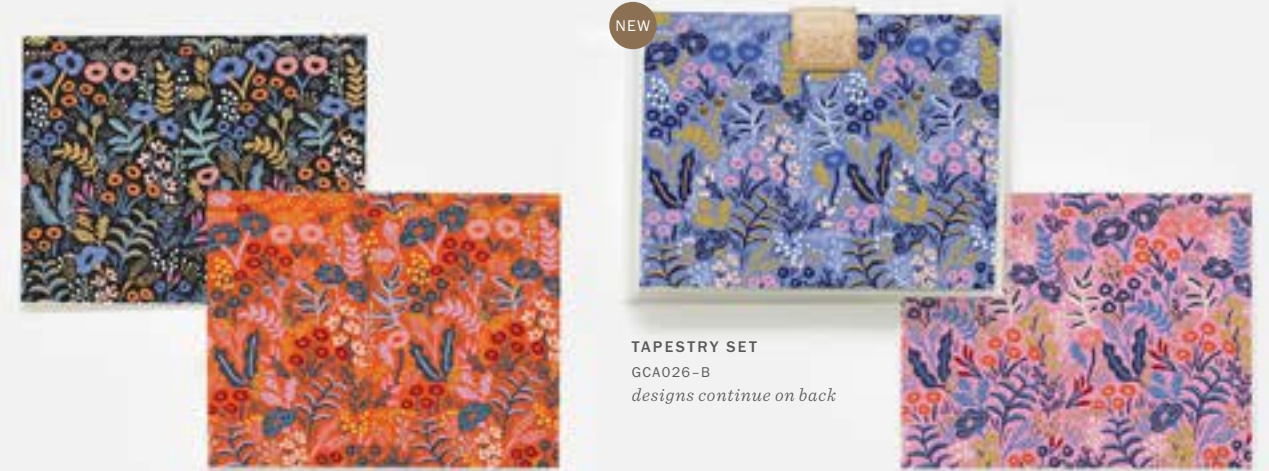

LIVELY FLORAL SET
GCA025-B
with gold foil
designs continue on back

PARISIAN FOIL SET
PGCA01-B
with rose gold foil

VASE STUDY SET
GCA024-B

NEW

TAPESTRY SET
GCA026-B
designs continue on back

CITY MAP SET
GCA021-B