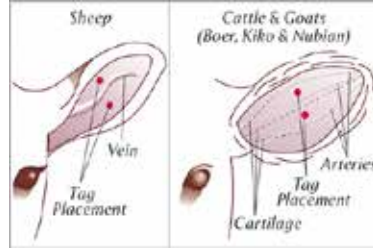

RKK-TPB 5OZ. BLACK - \$15.75

Identification

ONE PIECE Z-TAGS

This is a fool-proof one-piece design; the back of the tag will not snag and pull out or break off! The unique pivoting applicator pin makes loading easy and eliminates torn ears. The clean, precise incision helps prevent infection and disease transfer. Available in White, Yellow, Green, Blue, Orange, Red, Pink and Purple. Please specify size and colour when ordering.