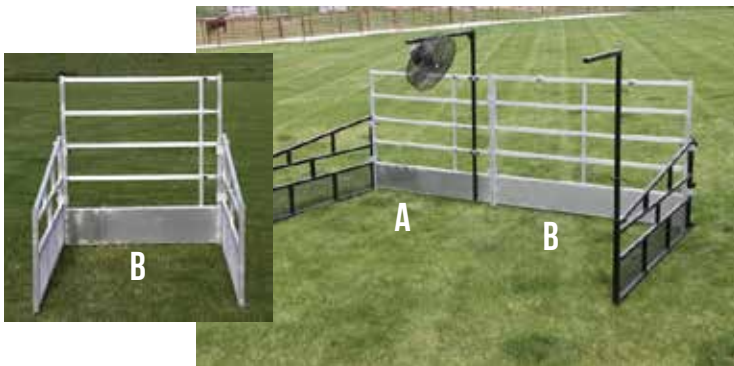

RKS-FM MAROON 30" X 7' - \$169.00

RKS-FMS PURPLE 18" W X 48" L X 1 1/2" - \$99.00

Stall Displays

S/S SQUARE STALL DIVIDERS

Aluminum stall dividers made of square tubing with mesh on the bottom to hold bedding in place. Dividers can be nailed to the front of the stall. Measures 8' in length. Also available in a "Shorty" stall divider - split up your cattle in between your stall display.

RKS-SDA ALUMINUM - \$495.00

RKS-DSH SHORTY ALUMINUM 48" X 43" - \$295.00

RKS-SDF ALUMINUM STALL DIVIDER FEET - \$27.20

SIGN HOLDER

Fit into Sullivan square stall dividers. Also work great for hanging farm signs.

Available in Aluminum.

RKS-ASH ALUMINUM SQUARE - \$89.00

ALUMINUM FRONT STALL PANELS

Being fully functional and fancy, you can use these in any place in the barn, or out at tie outs! Height of each panel is 66". The side stall dividers (sold separately) securely fasten to the front panels to create a sturdy tie for your cattle at any height.