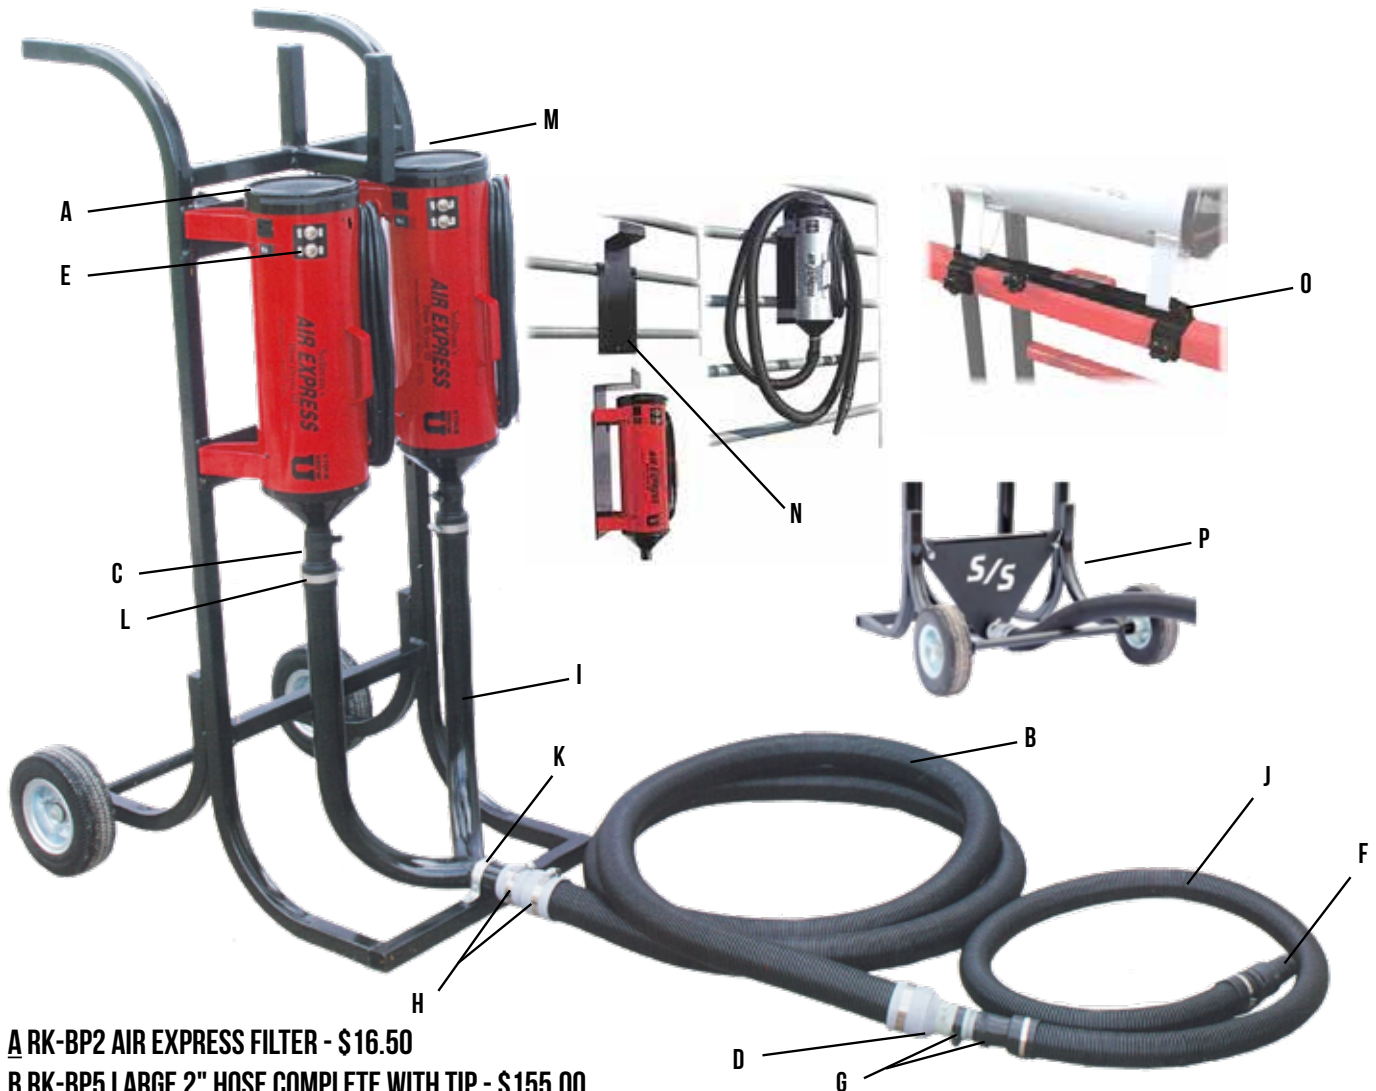

RKC-MCD DRYER - \$460.00

RAPID GROOM VACUUM

Features a 2-speed motor for complete animal grooming. Portable and powerful. Includes a 10' hose and attachment tips.

RKC-RGV VACUUM - \$686.00

ELECTRO-GROOM

Remove dust, dirt, dandruff, and parasites with this powerful yet quiet electric vacuum cleaner. Motors may be operated separately or together. This unit can also be used as a powerful blower.

RKC-EG - \$1470.00

EXPRESS FOGGER

Has an adjustable spray pattern and works with the blower for fogging or misting.

RKS-EF - \$45.00

COMPLETE FLUX CAPACITOR

Twice the blowing power with only one hose! This hose features a "Y" shaped fitting that combines a hose from two blowers into one large 2" diameter hose. Total length is 17'.

Blowers are sold separately.

RKS-DBH COMPLETE - \$270.00

RK-BP17 SMALL METAL "Y" - \$75.00

RK-BP20 FLUX CAPACITOR BIG HOSE - \$145.00

RK-BP19 2' HOSE ONLY - \$39.00

- A** RK-BP2 AIR EXPRESS FILTER - \$16.50
- B** RK-BP5 LARGE 2" HOSE COMPLETE WITH TIP - \$155.00
- C** RK-BP7 HOSE CUFF- \$14.95
- D** RK-BP11 HOSE CUFF REDUCER - \$17.50
- E** RK-BP8 TOGGLE SWITCH - \$18.00
- F** RK-BP9 LARGE BLOWER TIP - \$15.50
- G** RK-BP15 HOSE CLAMP - \$6.00
- H** RK-BP21 BIG HOSE CLAMPS - \$6.00
- I** RKS-TTBCY METAL "Y" - \$124.00
- J** RK-BP18 6' HOSE EXTENSION - \$62.50
- K** RK-BP25 METAL U CLAMP - \$6.00
- L** RK-BP26 HOSE CUFF CLAMP - \$7.50
- M** RK-BP27 OPTIONAL SHELF - \$82.50
- N** RK-BP23 BLOWER HANGER - \$62.00
- O** RK-BP24 BLOWER HOLDER - \$62.00
- P** RK-BP30 REVERSE "Y" - \$49.50