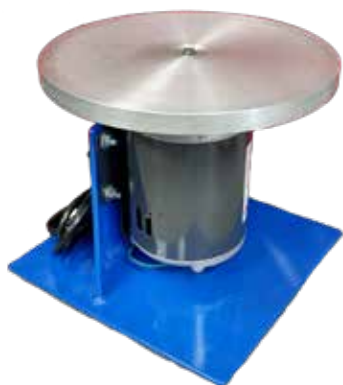

COMPLETE SHARPENING KIT

Consists of 1 Lazer Sharpening wheel, 1 motor, 1 coarse grit, 1 fine grit, 2 magnets, 1 can of Andis Cool Care Plus, 1 can of Sullivan Prime Time, and 1 can of Hocus Pocus.

RK-LAZK - $1045.00

SHARPENING SUPPLIES PACKAGE

Consists of 1 coarse grit, 1 fine grit, 2 magnets, 1 can of Andis Cool Care Plus, 1 can of Sullivan Prime Time, and 1 can of Hocus Pocus

RK-LAZS - $126.00

SHARPENING WHEEL

12 inch diameter grinding wheel.

RK-LAZW - $775.00

WHEEL & MOTOR ONLY

RK-LAZ - $920.00

BLADE SHARPENING MAGNETS

Magnets to hold the blade on while sharpening. For best results, use two magnets together.

RK-MAG - $16.50