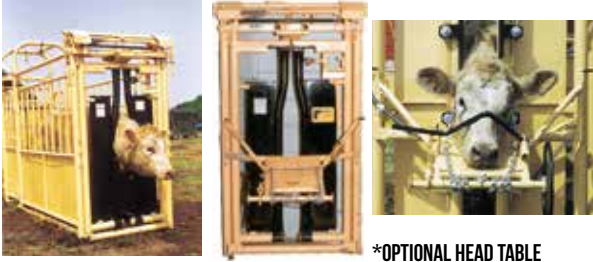

RITCHIE WATER FOUNTAIN

Energy efficient, all-purpose Ritchie Water Fountains.

1-877-710-2296 CALL FOR PRICING

Chutes, Tubs & Alleys

*OPTIONAL HEAD TABLE

FOR-MOST AUTOMATIC HEAD-GATE

- The most popular adjustable head gate.
- Easily operated
- Fit most systems
- Head tables available