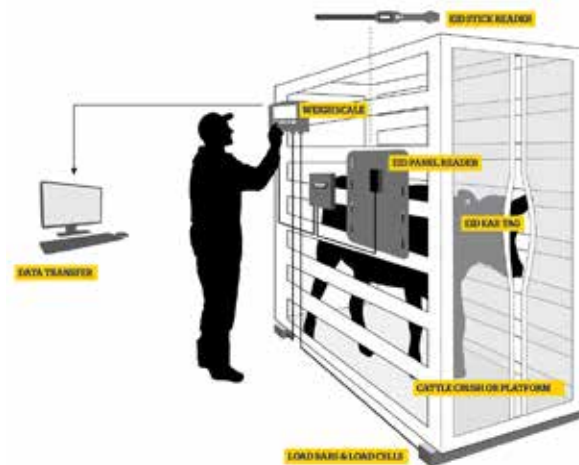

XHD

10,000lb capacity with 4 load cells for permanent installation.

EZI-WEIGH 5

Basic weights with no memory.

1D3000

Electronic I.D. compatible.

XR3000

Total herd management.