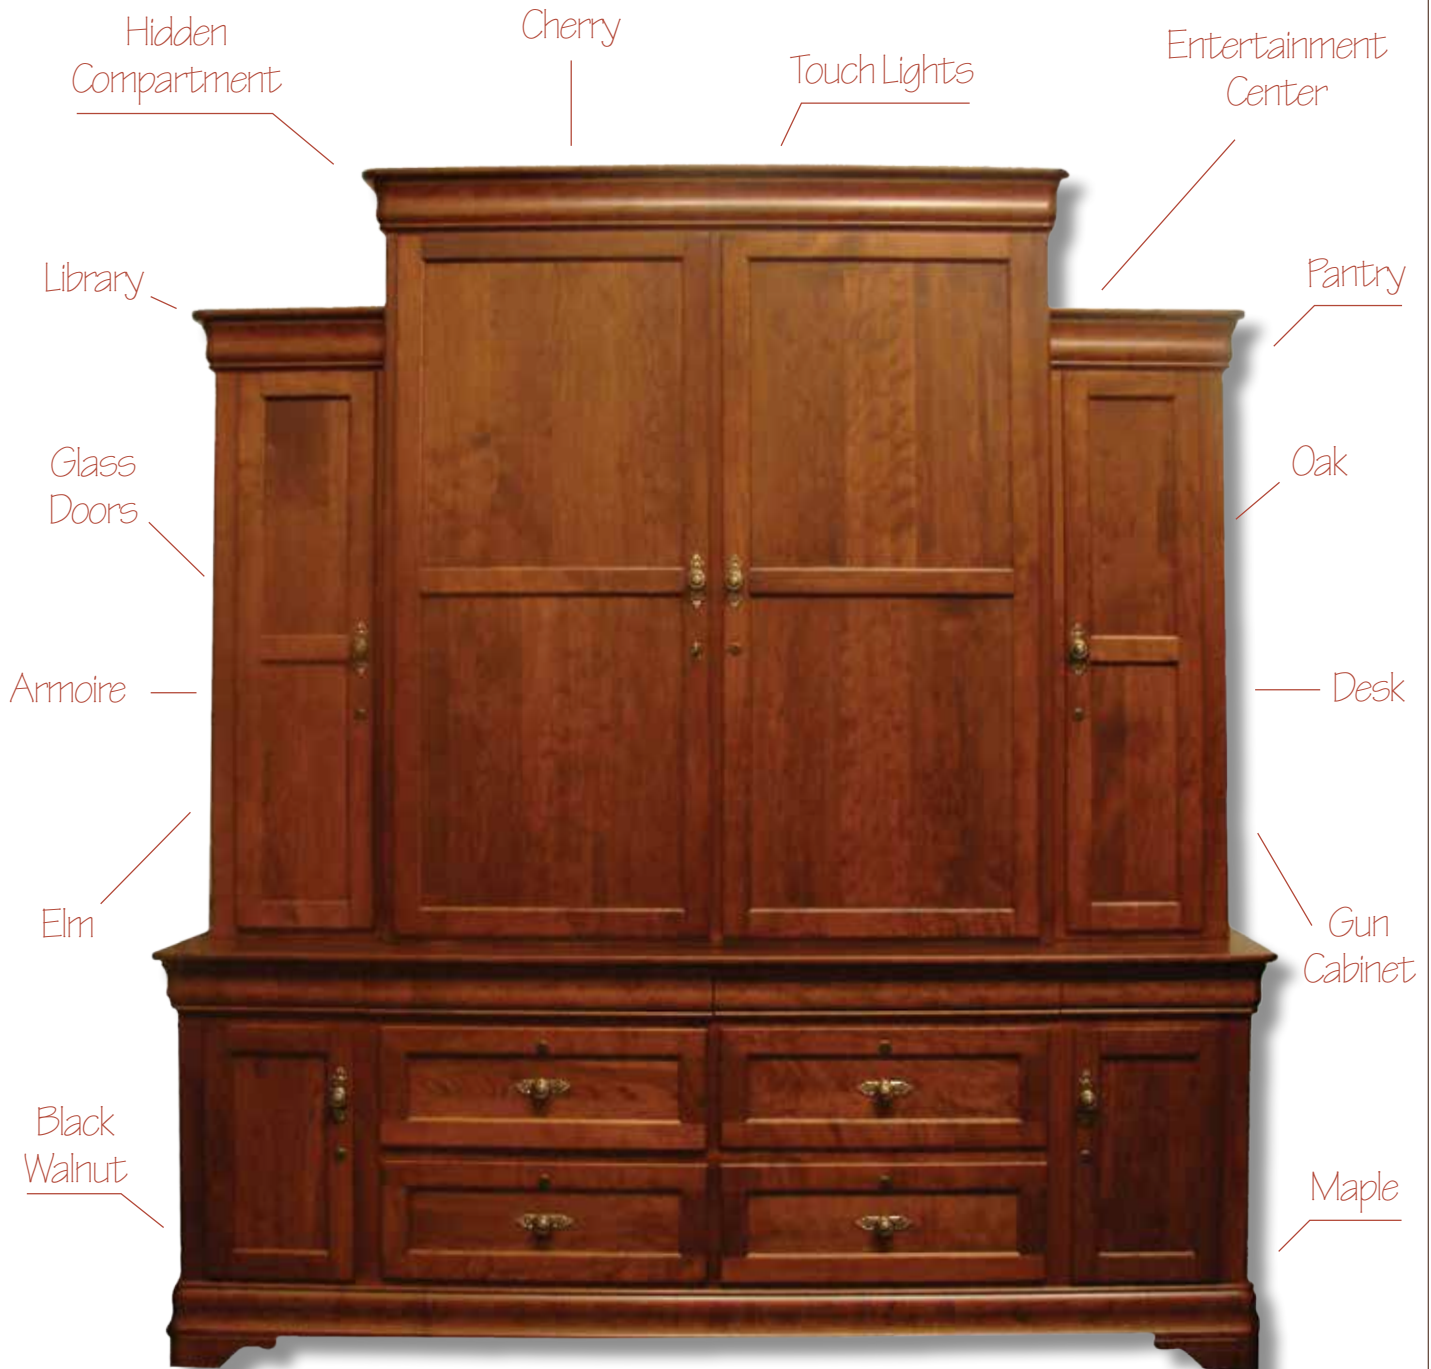

Find All Our Service Specials at: bennetttoyotaoflebanon.com

*Bring ideas and measurements,
and we can bring your ideas to fruition.*

**COUNTRY LANE
FURNITURE LLC**

Family Owned & Operated Since 1989

*Designing and Handcrafting
Local Hardwoods into User Friendly Furniture,
one of our specialties since 1989.*