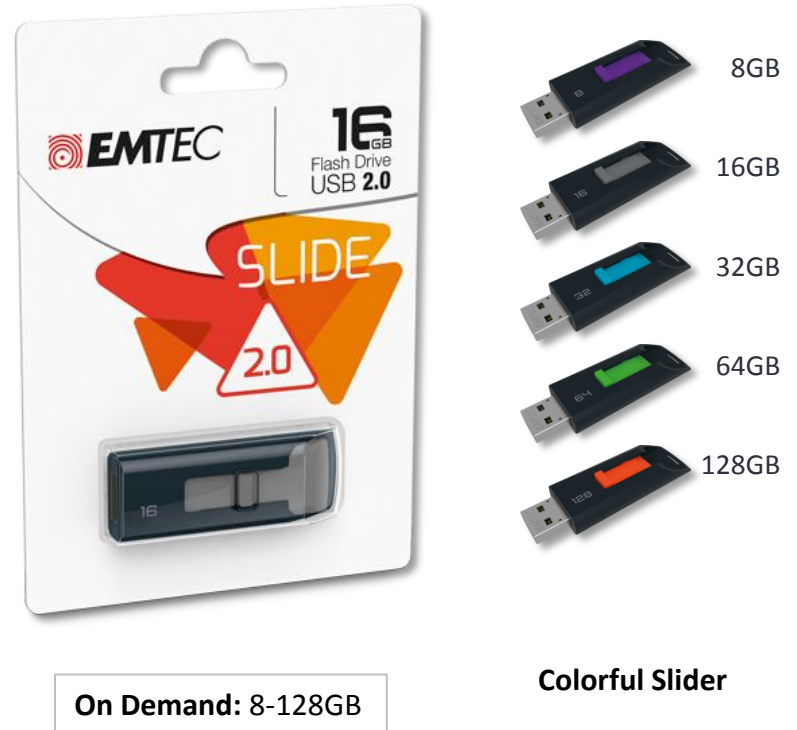

RUNNERS series USB 2.0

CLASSIC, COLORFUL & AFFORDABLE

D250 MINI

C450 SLIDE