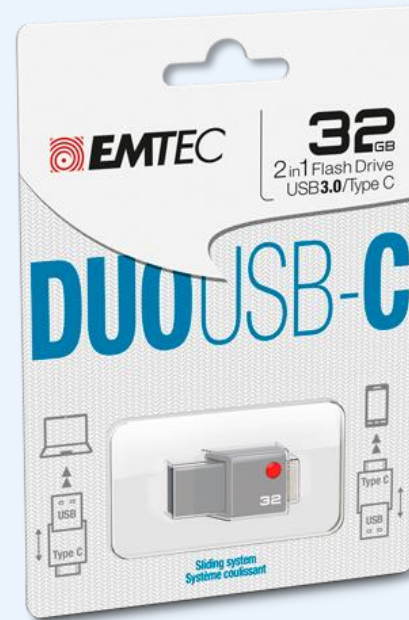

T400 Dual USB-A / Type-C

Free up space
Easy file sharing
between devices

USB-A 3.1 / Type-C

On Demand: 16-32GB