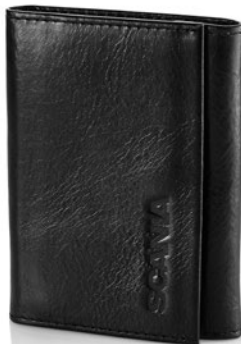

Leather card wallet

Black leather wallet with 10 slots for credit cards.

No. 2567254