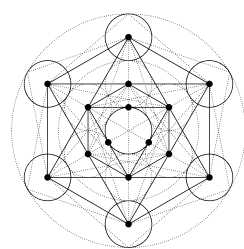

★ THE INFINITE HEXAGRAM

Also known as the “Creator’s Star,” the Hexagram is an ancient symbol of protection. It is used to rebalance emotions and the physical being. The Infinite Hexagram helps us to understand celestial forces and discover portals to other worlds. It is ideal for crystal grids focused on:

Protection | Cleansing | Internal Rebalancing
 Finding Harmony | Accessing Akashic Records
 Transformational Work | Past Life & Regression

THE FLOWER OF LIFE

The Flower of Life is the basis for all of creation. One of the most ancient of the sacred symbols it is said to aid those who seek self-knowledge and knowledge of the universe. It is ideal for crystal grids focused on:

Manifestation | Enhancing Chi | Distance Healing
 Calming & Soothing | Sparking Joy

THE SEED OF LIFE
 with DODECAHEDRON

The Seed of Life is at the core of all beginnings. It represents fertility, the goddess divine, and the nature of life itself. A dodecahedron is a “Platonic Solid,” one of the five perfect shapes which are the building blocks of life. It also represents the 5th element - Ether or Spirit. Work with it to connect to the divine nature of the universe. This combination is ideal for crystal grids focused on:

New Projects | Connecting to Nature | Self-Discovery
 Blessing Children | Fertility | Finding Your
 Spirituality

THE METATRON'S CUBE

The Metatron link's all dimensions both natural and supernatural, while speaking to us of our divine purpose. Long ago the alchemists used a cube to represent the ultimate symbol of creation, a crucible of energy, nowadays we also use it to block or absorb EMF. The Metatron's Cube is used by lightworkers to connect to the multiverse and shift energy to other realms. This combination is ideal for crystal grids focused on: