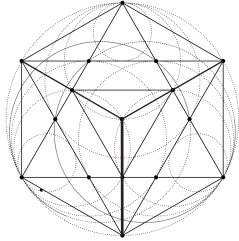

SACRED GEOMETRY CRYSTAL GRIDS

by HOUSE of FORMLAB

★ THE MERKABA

The Merkaba speaks to us of evolution both physically and spiritually. It enhances the flow of Chi and stimulates the Third Eye. It is ideal for crystal grids focused on:

Increasing Your Vibration | Deep Meditation | Third Eye Chakra Work | Protective Shields | Stabilizing Energy Flows