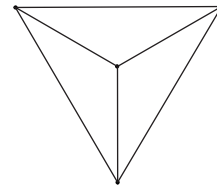

THE DRAGON'S EYE

The Dragon's Eye will help you to connect to the dragon spirit that guides you. It will also help you search the cosmos for those energies and spirit guides who wish to aid you. For those seeking a spiritual path it helps you to feel the energy of the elements, the earth, the natural world, and the other realms around you. It is ideal for crystal grids focused on:

Connecting to Spirit Guides | Speaking to The Dragon Spirit
Working with Elements | Nature | Higher Realms

Choose a grid which speaks to you.