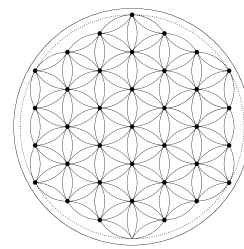

SACRED GEOMETRY

CRYSTAL GRIDS

by HOUSE of FORMLAB

Sacred Geometry is the science of energy patterns, the fundamental patterns of life. They are the shapes that form the template for all creation. They have been explored since ancient times by mathematicians, artists, and spiritual practitioners. We now also use them to create crystal grids to add power to our own magick. With this guide you can learn about some key sacred geometry symbols and print out the ones you wish to use for your own crystal grids.

★ THE INFINITE HEXAGRAM

Also known as the “Creator’s Star,” the Hexagram is an ancient symbol of protection. It is used to rebalance emotions and the physical being. The Infinite Hexagram helps us to understand celestial forces and discover portals to other worlds. It is ideal for crystal grids focused on:

Protection | Cleansing | Internal Rebalancing
 Finding Harmony | Accessing Akashic Records
 Transformational Work | Past Life & Regression

THE FLOWER OF LIFE

The Flower of Life is the basis for all of creation. One of the most ancient of the sacred symbols it is said to aid those who seek self-knowledge and knowledge of the universe. It is ideal for crystal grids focused on:

Manifestation | Enhancing Chi | Distance Healing
 Calming & Soothing | Sparking Joy

THE SEED OF LIFE
 with DODECAHEDRON

The Seed of Life is at the core of all beginnings. It represents fertility, the goddess divine, and the nature of life itself. A dodecahedron is a “Platonic Solid,” one of the five perfect shapes which are the building blocks of life. It also represents the 5th element - Ether or Spirit. Work with it to connect to the divine nature of the universe. This combination is ideal for crystal grids focused on: