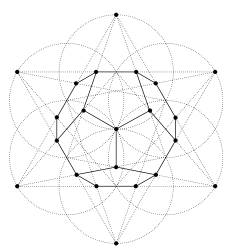

SACRED GEOMETRY

CRYSTAL GRIDS

by HOUSE of FORMLAB

Sacred Geometry is the science of energy patterns, the fundamental patterns of life. They are the shapes that form the template for all creation. They have been explored since ancient times by mathematicians, artists, and spiritual practitioners. We now also use them to create crystal grids to add power to our own magick. With this guide you can learn about some key sacred geometry symbols and print out the ones you wish to use for your own crystal grids.

★ THE INFINITE HEXAGRAM

Also known as the “Creator’s Star,” the Hexagram is an ancient symbol of protection. It is used to rebalance emotions and the physical being. The Infinite Hexagram helps us to understand celestial forces and discover portals to other worlds. It is ideal for crystal grids focused on:

Protection | Cleansing | Internal Rebalancing
 Finding Harmony | Accessing Akashic Records
 Transformational Work | Past Life & Regression

THE FLOWER OF LIFE

The Flower of Life is the basis for all of creation. One of the most ancient of the sacred symbols it is said to aid those who seek self-knowledge and knowledge of the universe. It is ideal for crystal grids focused on:

Manifestation | Enhancing Chi | Distance Healing
 Calming & Soothing | Sparking Joy

THE SEED OF LIFE
 with DODECAHEDRON

The Seed of Life is at the core of all beginnings. It represents fertility, the goddess divine, and the nature of life itself. A dodecahedron is a “Platonic Solid,” one of the five perfect shapes which are the building blocks of life. It also represents the 5th element - Ether or Spirit. Work with it to connect to the divine nature of the universe. This combination is ideal for crystal grids focused on: