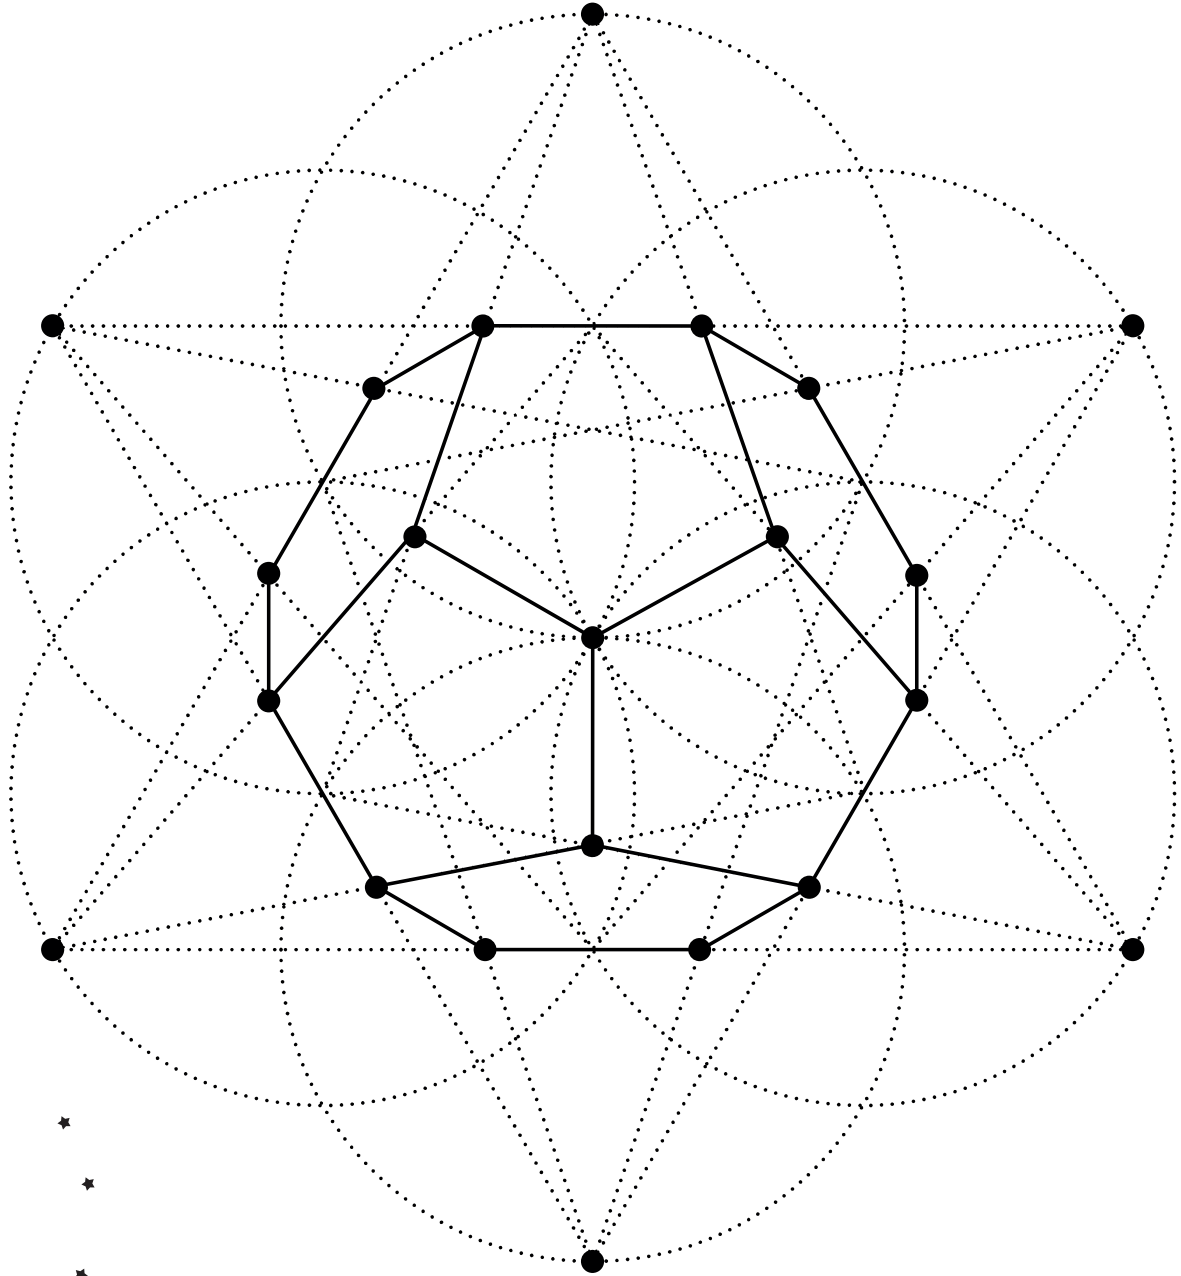

THE SEED OF LIFE

with DODECAHEDRON

by HOUSE of FORMLAB