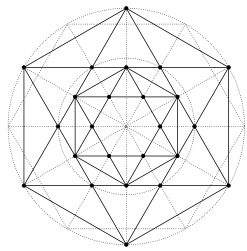

SACRED GEOMETRY

CRYSTAL GRIDS

by HOUSE of FORMLAB

Sacred Geometry is the science of energy patterns, the fundamental patterns of life. They are the shapes that form the template for all creation. They have been explored since ancient times by mathematicians, artists, and spiritual practitioners. We now also use them to create crystal grids to add power to our own magick. With this guide you can learn about some key sacred geometry symbols and print out the ones you wish to use for your own crystal grids.

★ THE INFINITE HEXAGRAM

Also known as the “Creator’s Star,” the Hexagram is an ancient symbol of protection. It is used to rebalance emotions and the physical being. The Infinite Hexagram helps us to understand celestial forces and discover portals to other worlds. It is ideal for crystal grids focused on:

Protection | Cleansing | Internal Rebalancing
 Finding Harmony | Accessing Akashic Records
 Transformational Work | Past Life & Regression

THE FLOWER OF LIFE

The Flower of Life is the basis for all of creation. One of the most ancient of the sacred symbols it is said to aid those who seek self-knowledge and knowledge of the universe. It is ideal for crystal grids focused on:

Manifestation | Enhancing Chi | Distance Healing
 Calming & Soothing | Sparking Joy

THE SEED OF LIFE
 with DODECAHEDRON

The Seed of Life is at the core of all beginnings. It represents fertility, the goddess divine, and the nature of life itself. A dodecahedron is a “Platonic Solid,” one of the five perfect shapes which are the building blocks of life. It also represents the 5th element - Ether or Spirit. Work with it to connect to the divine nature of the universe. This combination is ideal for crystal grids focused on: