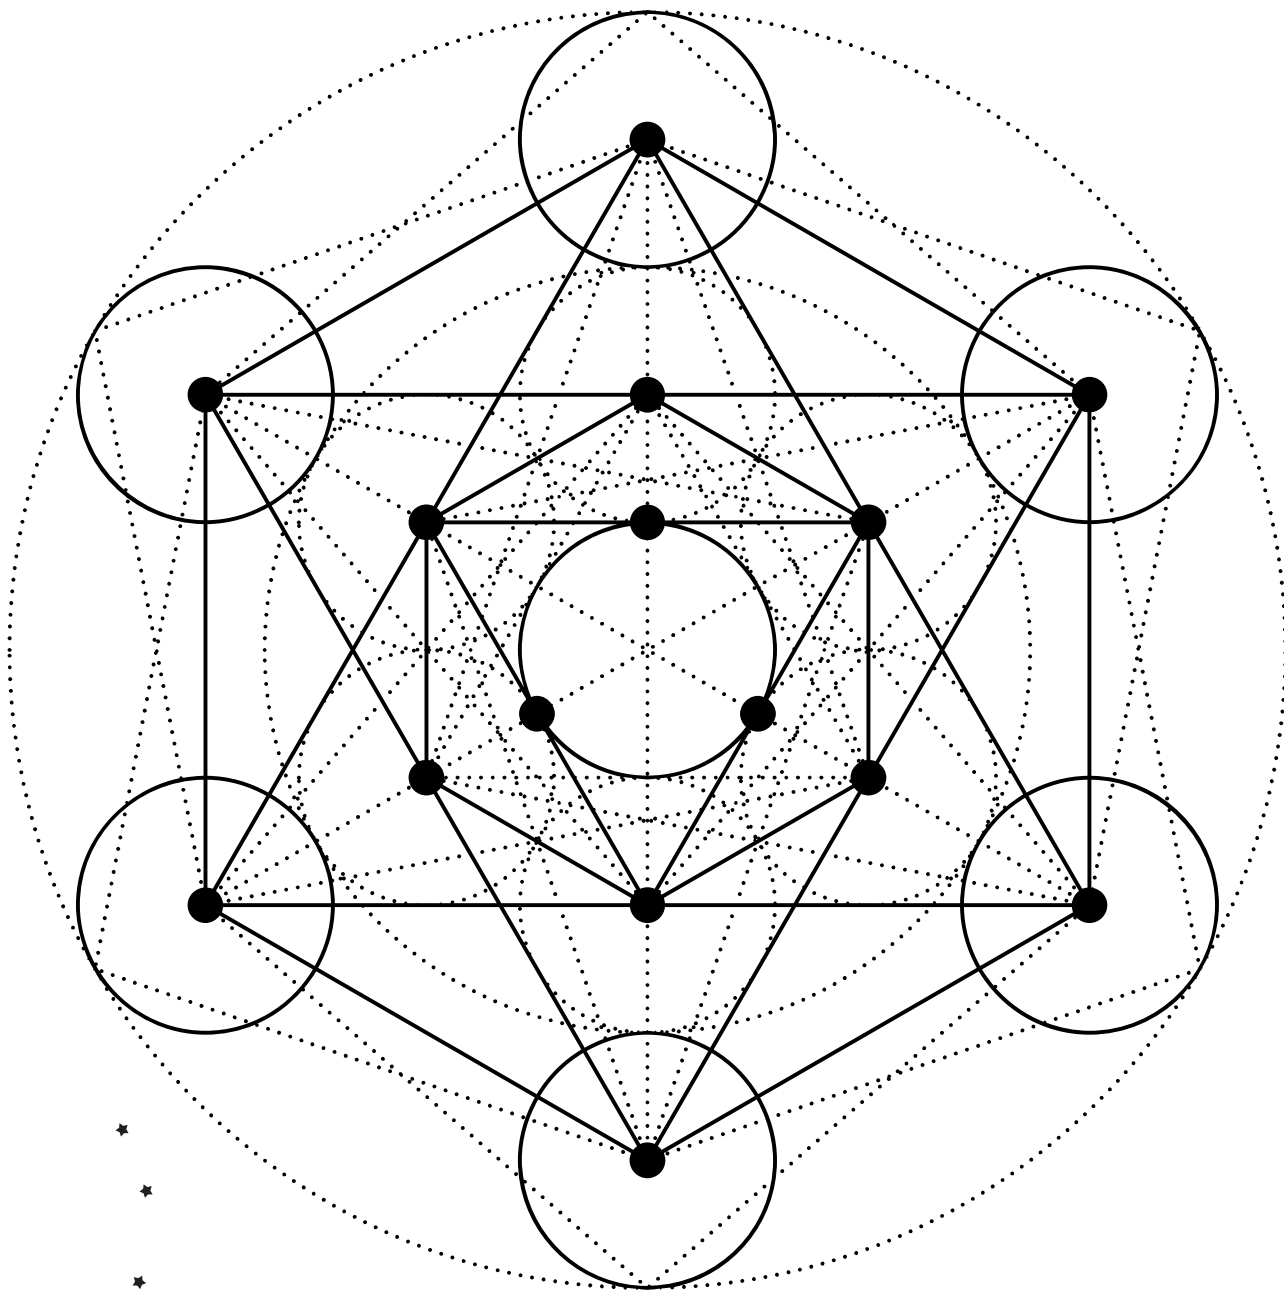

THE METATRON'S CUBE

by HOUSE of FORMLAB