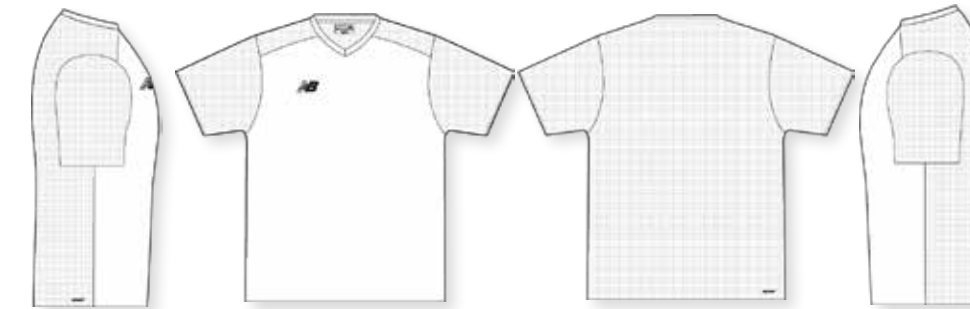

CORE

- +Set-in sleeve with forward shoulder seam
- +Mesh back panel for zonal sweat zones
- +Mesh forward shoulder seam for ventilation
- +Heat transfer NB logo to front chest
- +Choice of 2 collar options (collar options are set per design)