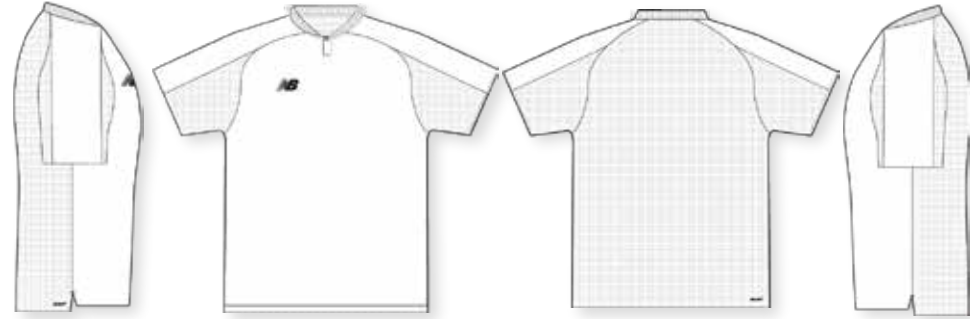

STYLE COMPARISON

JERSEY OPTIONS

PRO

- +Raglan sleeve construction
- +Shoulder panel to sleeve
- +Dropped back hem
- +Mesh back panel for zonal ventilation
- +Interlock to front body
- +Side seam split for range of movement
- +Embroidered NB logo to front chest
- +Choice of 3 collar options (collar options are set per design)