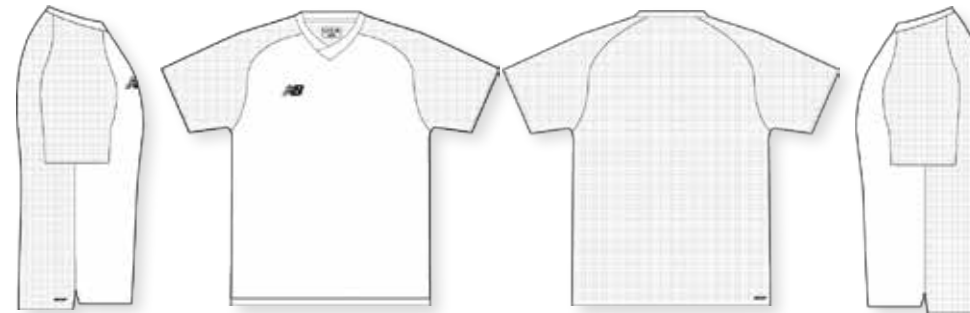

ADVANCED

- +Raglan sleeve construction
- +Mesh back panel for zonal sweat zones
- +Dropped back hem
- +Interlock to front body
- +Side seam split for range of movement
- +Heat transfer NB logo to front chest
- +Choice of 3 collar options (collar options are set per design)