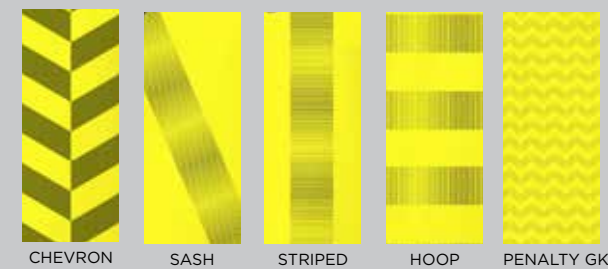

*SUBLIMATION OPTIONS

CUSTOM COLOR PALETTE

STANDARD COLORS:	SUBLIMATION COLORS:	LOGO COLOR OPTIONS:
High Risk Red	Alpha Pink	Alpha Orange
Red pepper	Hi-Lite	Alpha Pink
Black	Teal	Black
White	Dark Green	Gun Metal
Team Royal	Vegas Gold	High Risk Red
Navy	Brown	Hi-Lite
Jolly Green	Maroon	Team Navy
Gun Metal	Cardinal	Team Royal
Light Blue	Purple	White
Yellow	Alpha Orange	

*Collars and sublimation options are set per jersey design.