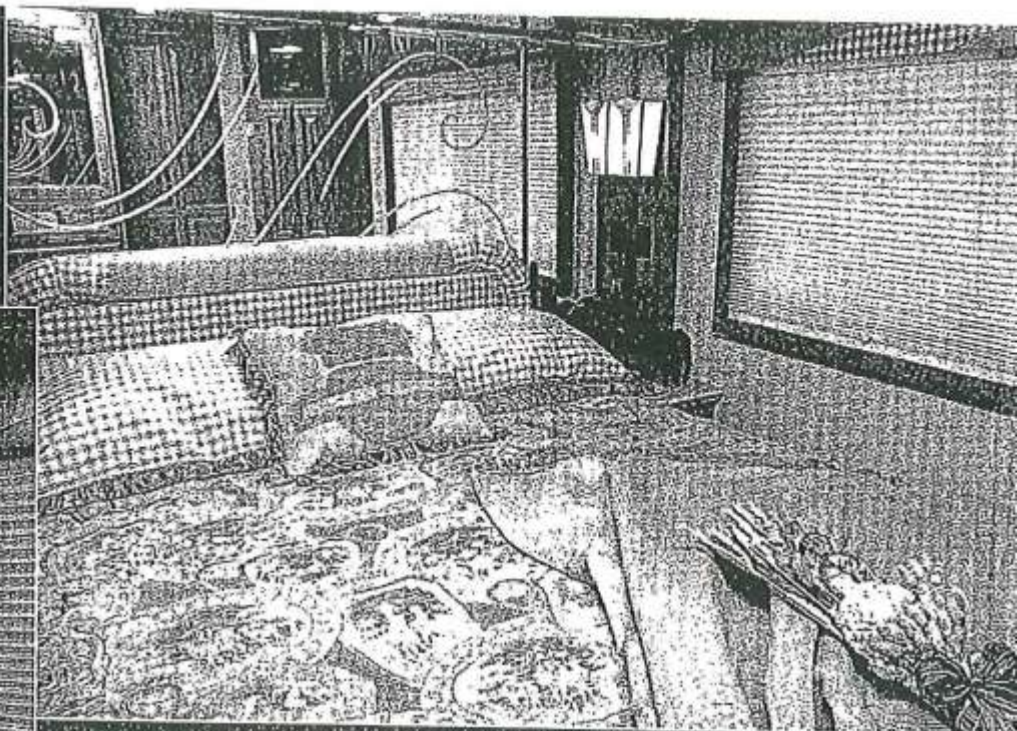

The Ultimate Expression of the Safari Spirit

Searching for a special decorating touch with a flare for elegance and style? The Ivory package rekindles your sense of adventure. Special fabrics and accents make this unique decor package the ultimate expression of the Safari spirit. In the Ivory you'll find just a spicy hint of the exotic lifestyle once enjoyed by African kings and potentates.

The walls of the Ivory are padded and lined in soft fabrics. Carpet wainscoting trimmed in hardwood adds distinction to the decor. Details throughout the coach suggest adventure in the land of gold and ivory . . . the spirit of Africa, captured in a motorhome of distinctive taste.