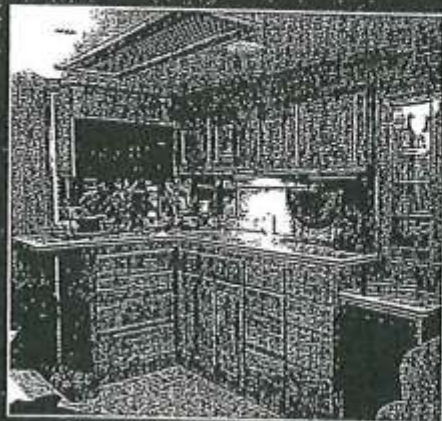

The Ultimate Expression of the Safari Spirit

Searching for a special decorating touch with a flare for elegance and style? The Ivory package rekindles your sense of adventure. Special fabrics and accents make this unique decor package the ultimate expression of the Safari spirit. In the Ivory you'll find just a spicy hint of the exotic lifestyle once enjoyed by African kings and potentates.

The walls of the Ivory are padded and lined in soft fabrics. Carpet wainscoting trimmed in hardwood adds distinction to the decor. Details throughout the coach suggest adventure in the land of gold and ivory . . . the spirit of Africa, captured in a motorhome of distinctive taste.