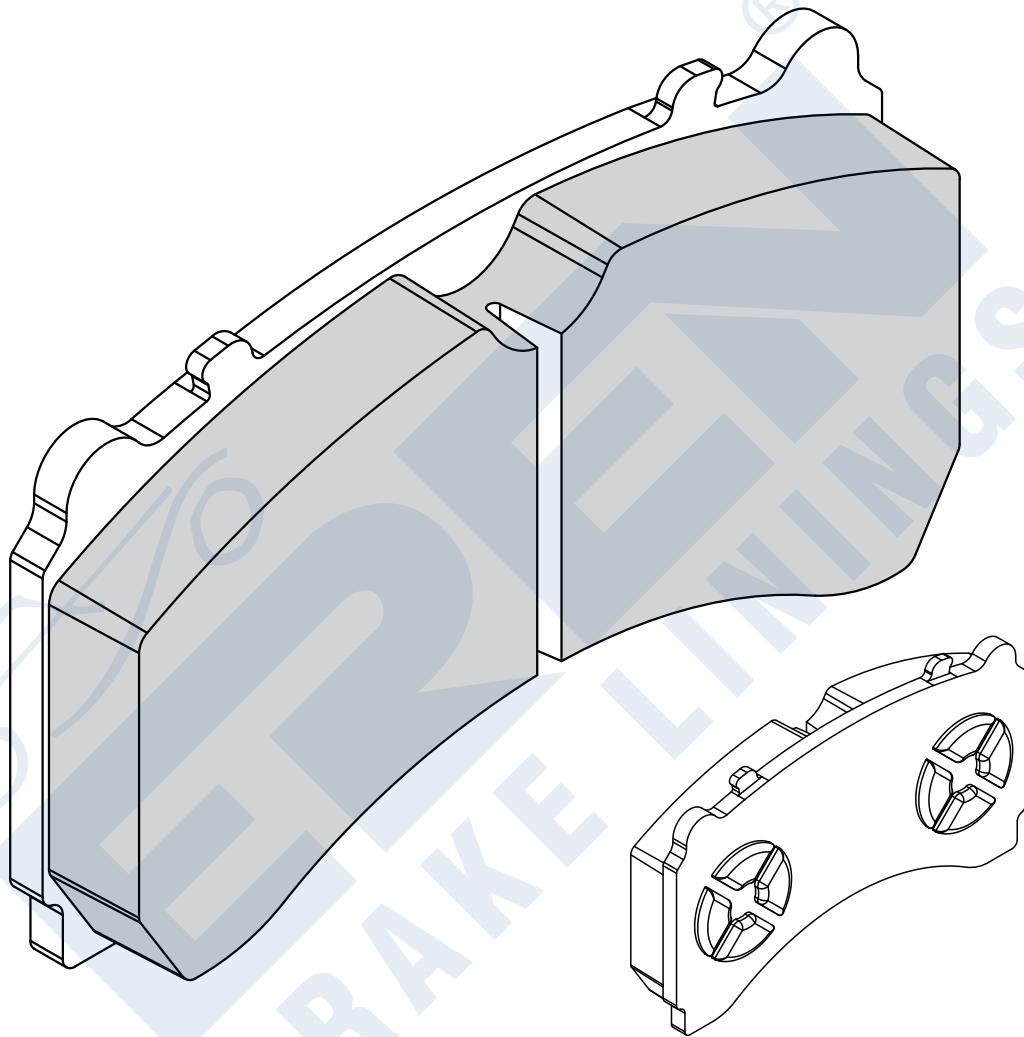

EREN CODE	OEM CODE	WVA CODE			ACCESSORY	APPLICATION FOR VEHICLES
D-009	0064 201 520	29244	4	29,50	4 spring -2 cap-2 pin 2 washer-2 rubber cap 2 fixing spring 1 spanner	MERCEDES AXOR