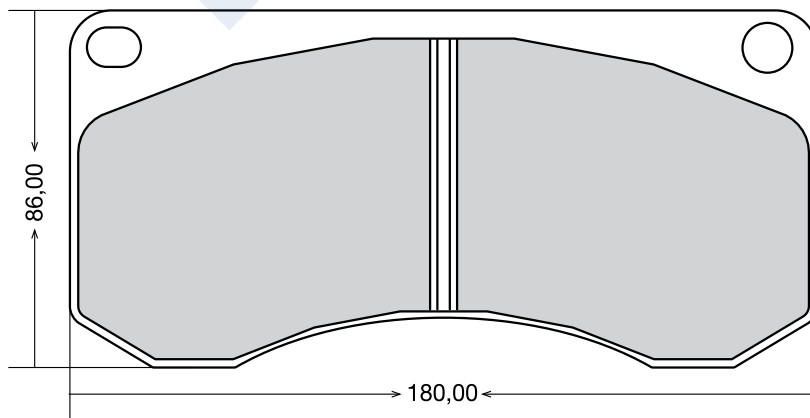

EREN CODE	OEM CODE	WVA CODE			ACCESSORY	APPLICATION FOR VEHICLES
D-946	500 182 95 45	29082-29098	4	20,50	-	RENAULT