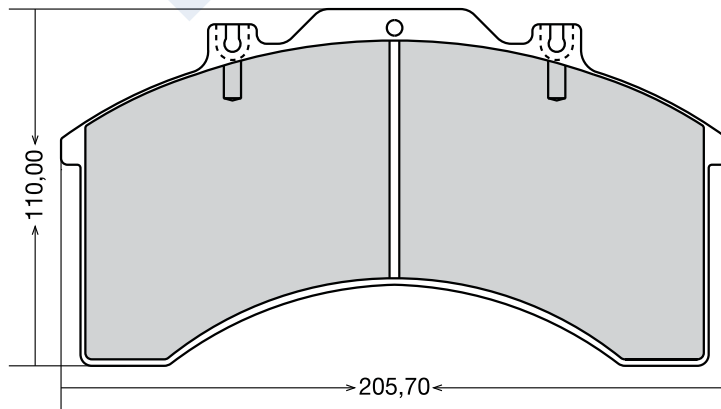

EREN CODE	OEM CODE	WVA CODE			ACCESSORY	APPLICATION FOR VEHICLES
D-011	68326055	29211	4	29,50	4 spring	MAN / VOLVO / SCANIA / DAF / BPW

EREN CODE	OEM CODE	WVA CODE			ACCESSORY	APPLICATION FOR VEHICLES
D-032	190 61 70	29032	4	25,00	2 wear sensor	IVECO EURO CARGO 120 E - 150 E SERIES