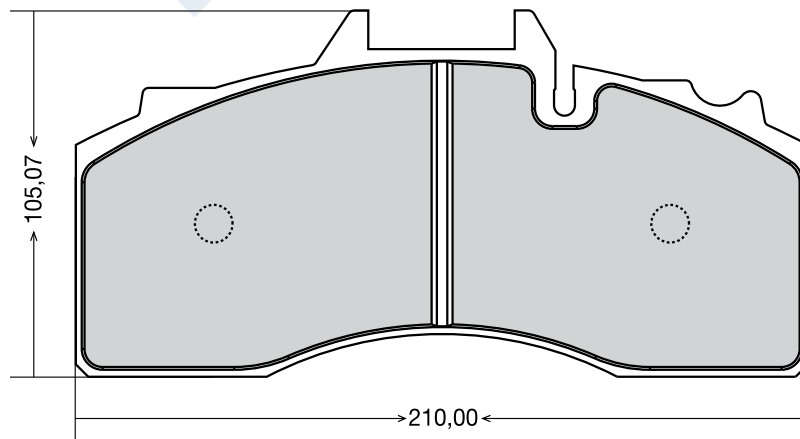

EREN CODE	OEM CODE	WVA CODE			ACCESSORY	APPLICATION FOR VEHICLES
D-227	05.092.90.120	29227	4	29,50	2 spring - 2 pin 2 washer - 2 cap 2 fixing spring 4 calliper spring	BPW TRAILER