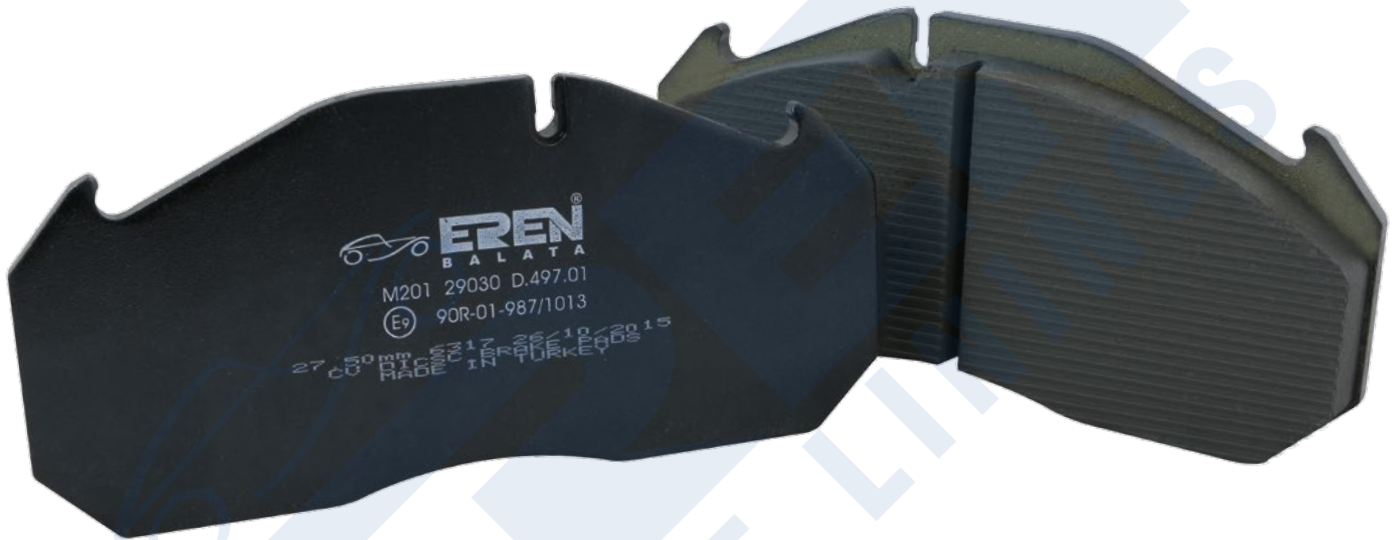

EREN CODE	OEM CODE	WVA CODE			ACCESSORY	APPLICATION FOR VEHICLES
D-497	08 50820 008	29030	4	28,00	4 spring 2 wear sensor 10 pin	MERCEDES 0403 FRONT / MAN S 2000 RENAULT MAGNUM FRONT