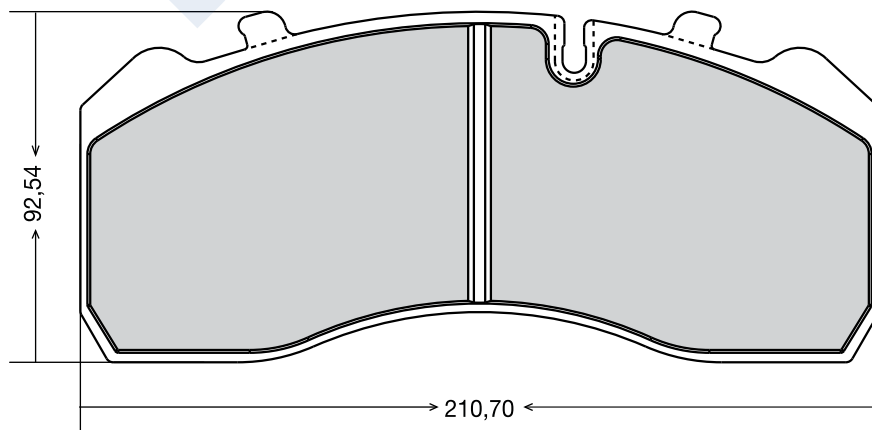

EREN CODE	OEM CODE	WVA CODE			ACCESSORY	APPLICATION FOR VEHICLES
D-301	203121500	29094	4	29,50	4 spring-2 cap-2 pin 2 washer-2 rubber cap 2 fixing spring 1 spanner	MERCEDES ATEGO BPW / DAF / MAN