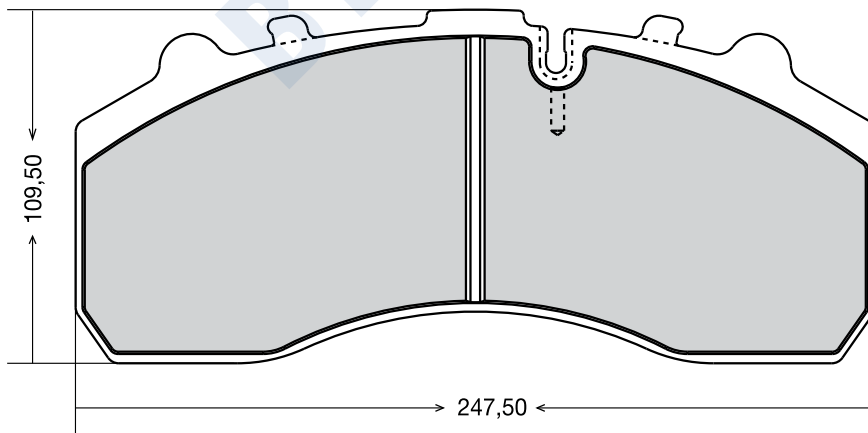

EREN CODE	OEM CODE	WVA CODE			ACCESSORY	APPLICATION FOR VEHICLES
D-300	980102920	29087	4	29,50	4 spring-2 cap-2 pin 2 washer-2 rubber cap 2 fixing spring 1 spanner	MERCEDES AXOR-ACTROS MAN TGA/IVECO / SCANIA