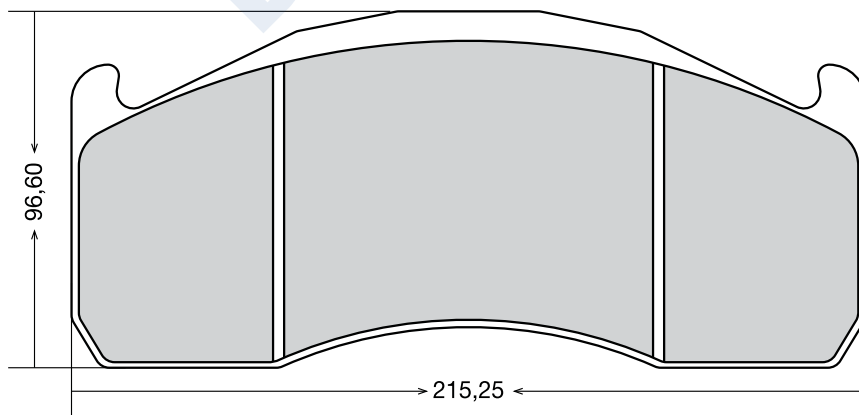

EREN CODE	OEM CODE	WVA CODE			ACCESSORY	APPLICATION FOR VEHICLES
D-125	20768092	29125	4	29,20	4 spring 2 bolt 2 washer	VOLVO FH SERIES

EREN CODE	OEM CODE	WVA CODE			ACCESSORY	APPLICATION FOR VEHICLES
D-137/1	207 68 115	29151	4	29,00	-	VOLVO FL SERIES