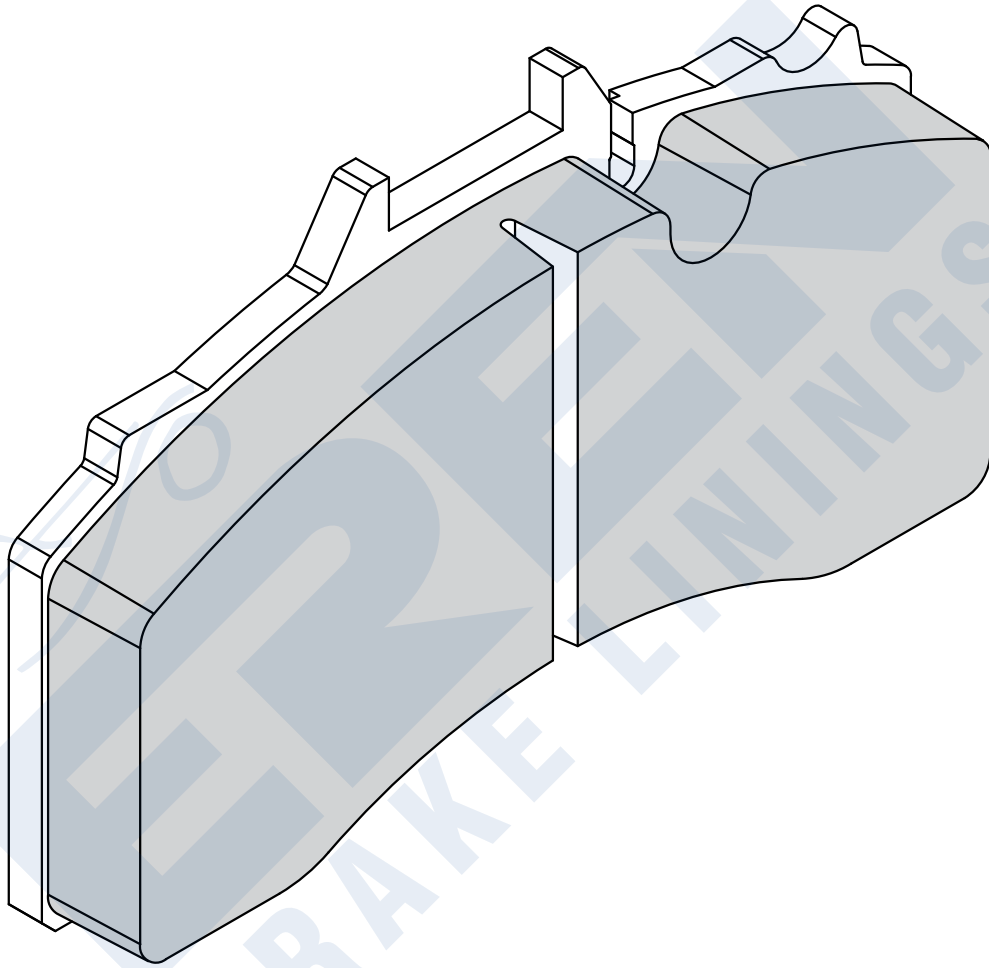

EREN CODE	OEM CODE	WVA CODE			ACCESSORY	APPLICATION FOR VEHICLES
D-228	05.092.90.130	29228	4	29,50	2 spring - 2 pin 2 washer - 2 cap 2 fixing spring 4 calliper spring	BPW TRAILER