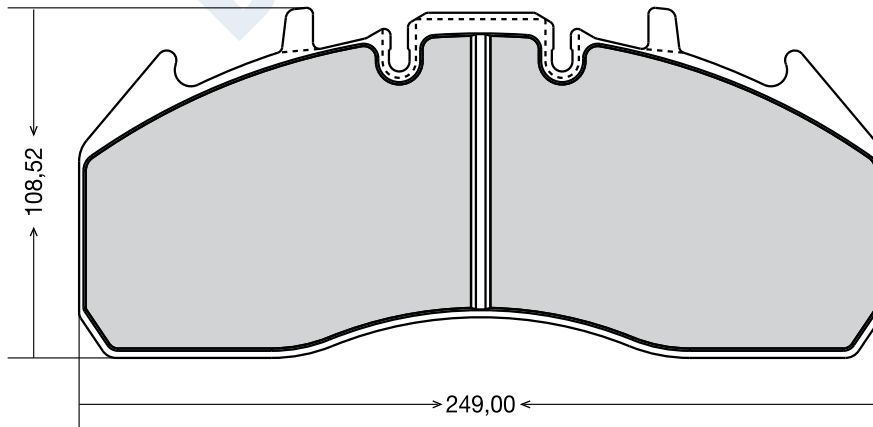

EREN CODE	OEM CODE	WVA CODE			ACCESSORY	APPLICATION FOR VEHICLES
D-174	20568711	29174	4	29,25	4 spring - 2 bolt 2 wear sensor	RENAULT 440 PREMIUM VOLVO FE FM SERIES