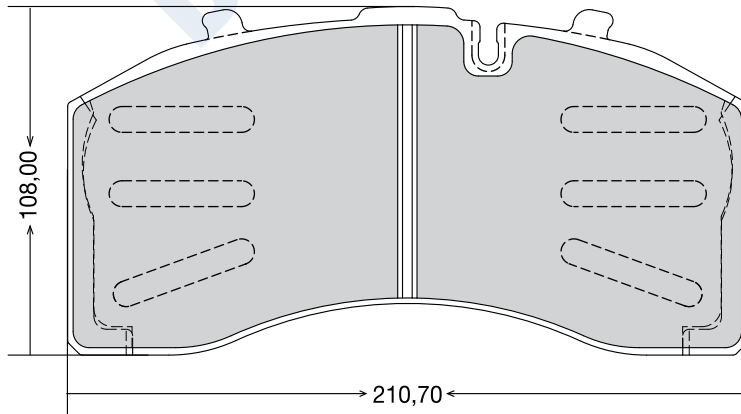

EREN CODE	OEM CODE	WVA CODE			ACCESSORY	APPLICATION FOR VEHICLES
D-158	44204020	29158	4	29,50	4 spring	SAF / SCHMITZ / KNORR