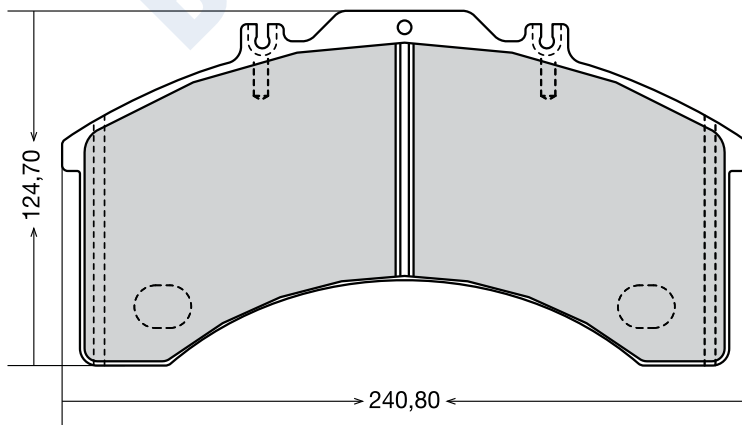

EREN CODE	OEM CODE	WVA CODE			ACCESSORY	APPLICATION FOR VEHICLES
D-525	190 61 91-Y	29011	4	25,00	2 wear sensor	IVECO / EUROTECH - EUROSTAR