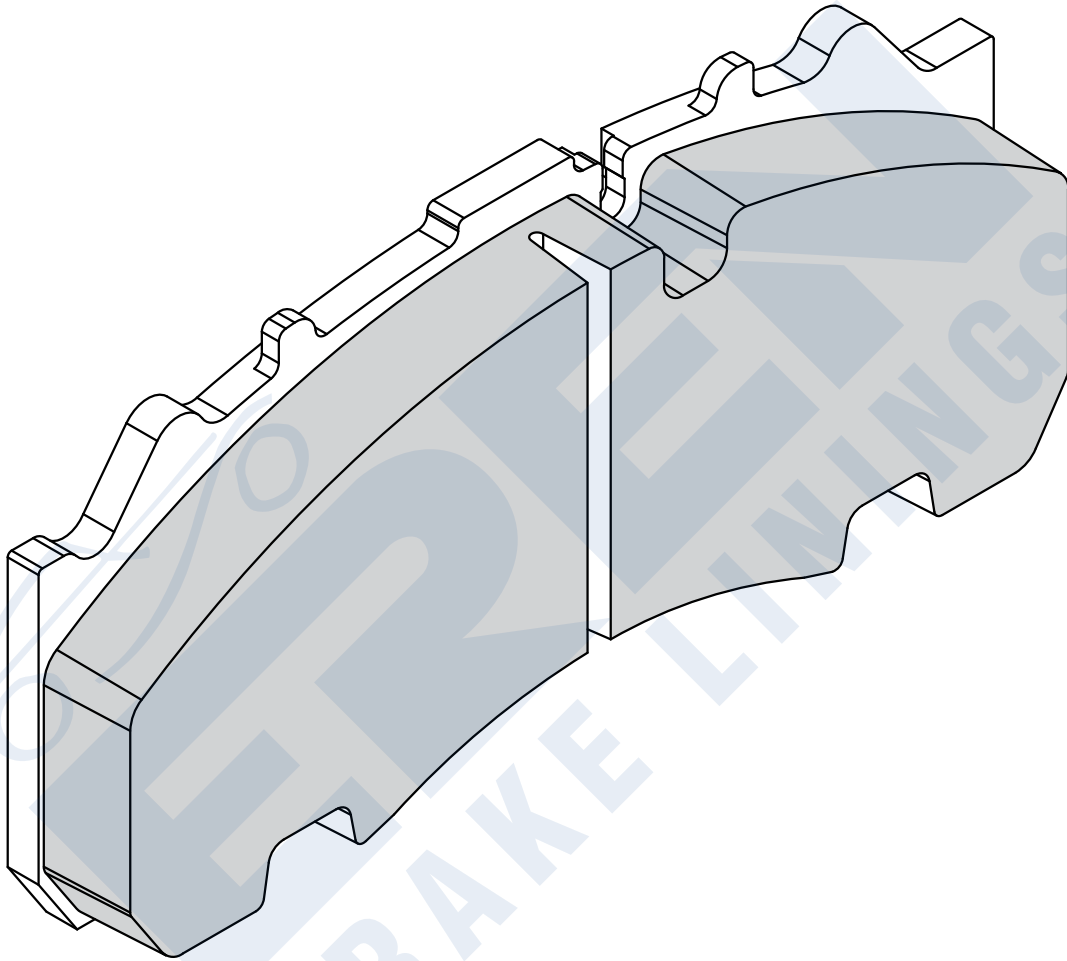

EREN CODE	OEM CODE	WVA CODE			ACCESSORY	APPLICATION FOR VEHICLES
D-307	509290070	29307	4	30,00	4 spring-2 cap-2 pin 2 washer-2 rubber cap 2 fixing spring 1 spanner	BPW TRAILER / KNORR SN7