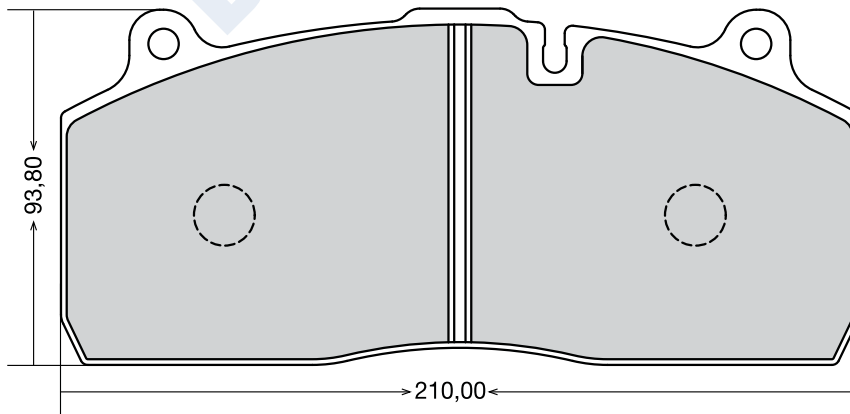

EREN CODE	OEM CODE	WVA CODE			ACCESSORY	APPLICATION FOR VEHICLES
D-195	3057009600	29195	4	30,00	4 spring	SAF