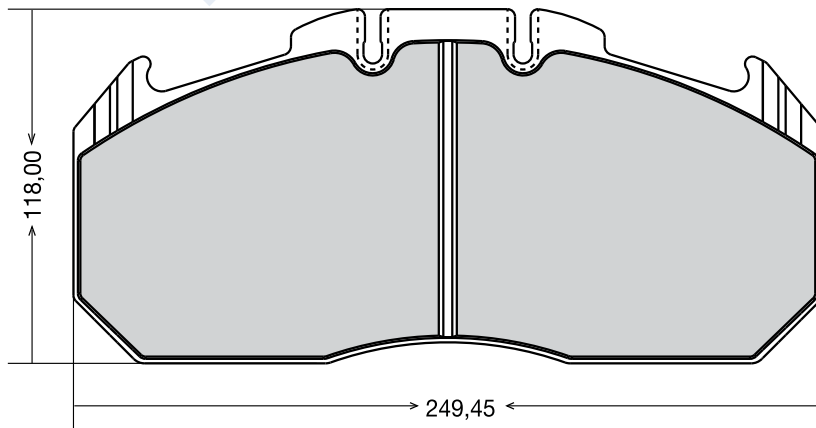

EREN CODE	OEM CODE	WVA CODE			ACCESSORY	APPLICATION FOR VEHICLES
D-181	81508205072 / 20976509	29131	4	29,50	4 spring 2 bolt 2 wear sensor	RENAULT R 420 RENAULT MAGNUM MAN TGA