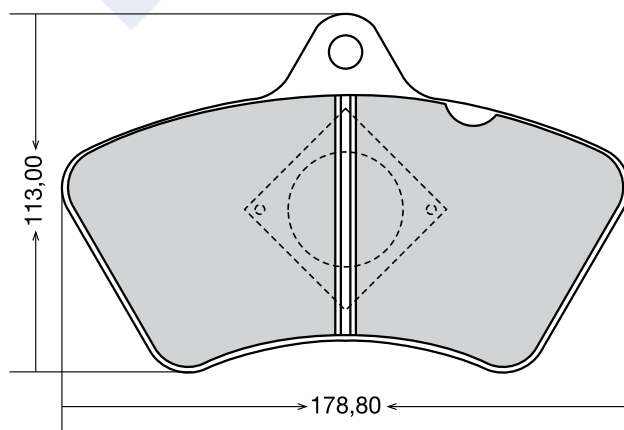

EREN CODE	OEM CODE	WVA CODE			ACCESSORY	APPLICATION FOR VEHICLES
D-475	828 40 58 204	29582	4	22,00	-	KASSBOHRER SETRA BUS