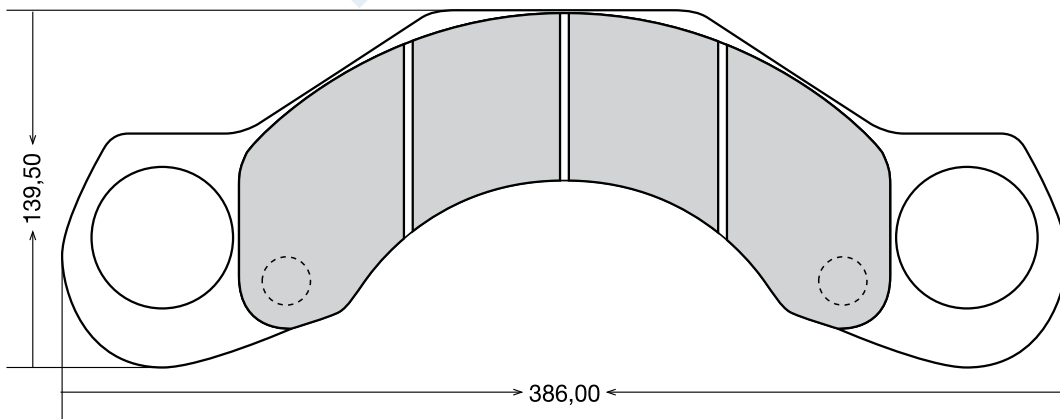

EREN CODE	OEM CODE	WVA CODE			ACCESSORY	APPLICATION FOR VEHICLES
D-010	150 428	29510	4	29,00	-	KASSBOHRER SETRA S 209 HM