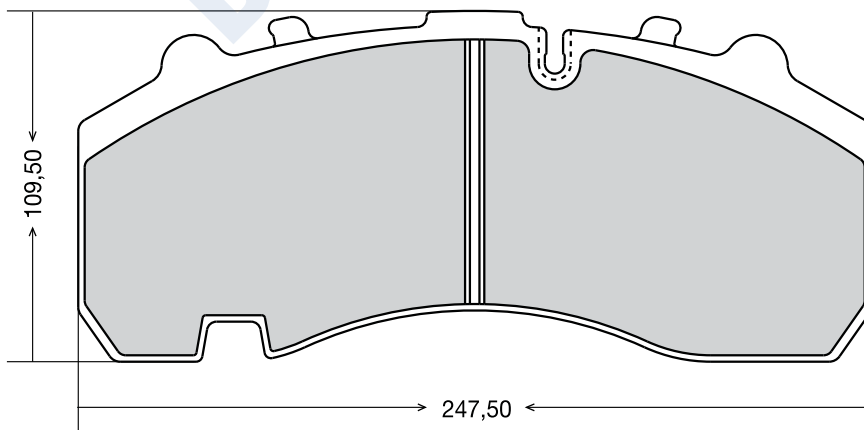

EREN CODE	OEM CODE	WVA CODE			ACCESSORY	APPLICATION FOR VEHICLES
D-167	509290070 / 980102570	29167	4	29,50	4 spring-2 cap-2 pin 2 washer-2 rubber cap 2 fixing spring 1 spanner	BPW TRAILER