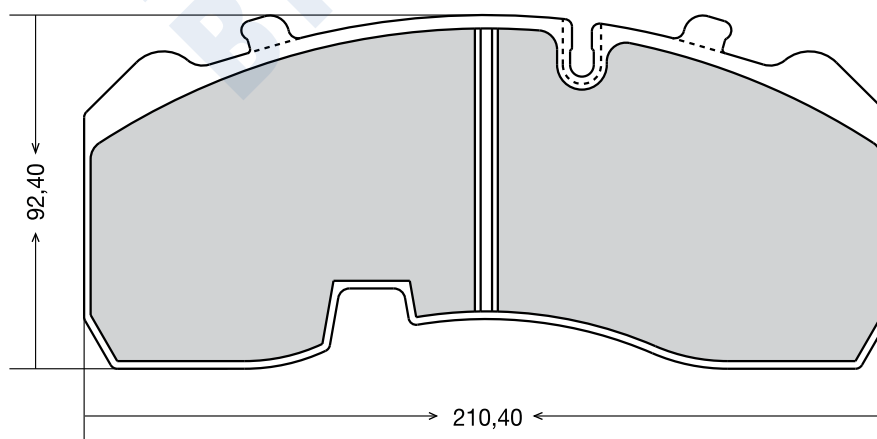

EREN CODE	OEM CODE	WVA CODE			ACCESSORY	APPLICATION FOR VEHICLES
D-159	305 700 80 00	29159	4	28,80	4 spring 2 wear sensor 2 fork - 2 bolt 2 cap	RENAULT / SAF SAUER ISUZU CITY BUS

EREN CODE	OEM CODE	WVA CODE			ACCESSORY	APPLICATION FOR VEHICLES
D-165	50920040	29165	4	29,50	4 spring-2 cap-2 pin 2 washer-2 rubber cap 2 fixing spring 1 spanner	BPW TRAILER