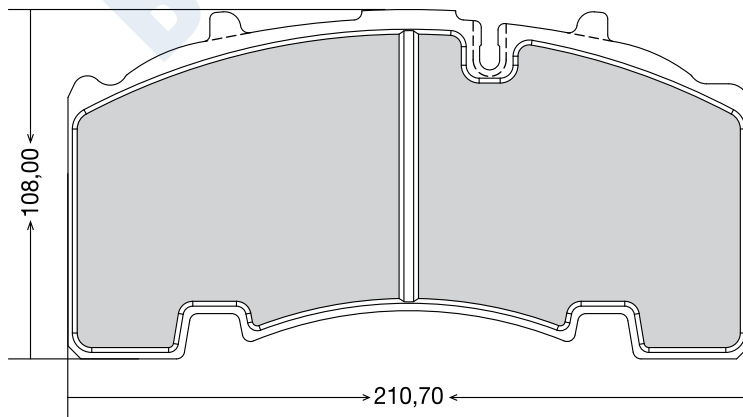

EREN CODE	OEM CODE	WVA CODE			ACCESSORY	APPLICATION FOR VEHICLES
D-308	509290060	29308	4	30,00	4 spring-2 cap-2 pin 2 washer-2 rubber cap 2 fixing spring 1 spanner	BPW TRAILER / KNORR SK7 MA7