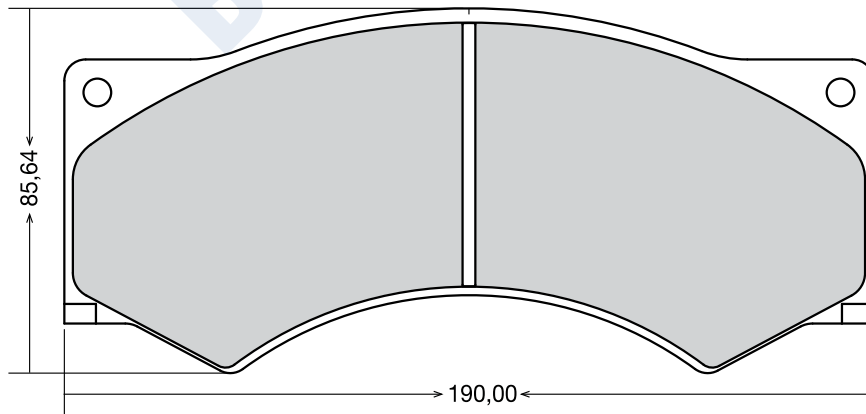

EREN CODE	OEM CODE	WVA CODE			ACCESSORY	APPLICATION FOR VEHICLES
D-433	190 63 45	29024	4	23,00	2 wear sensor	FIAT IVECO 85.12 F / DAF