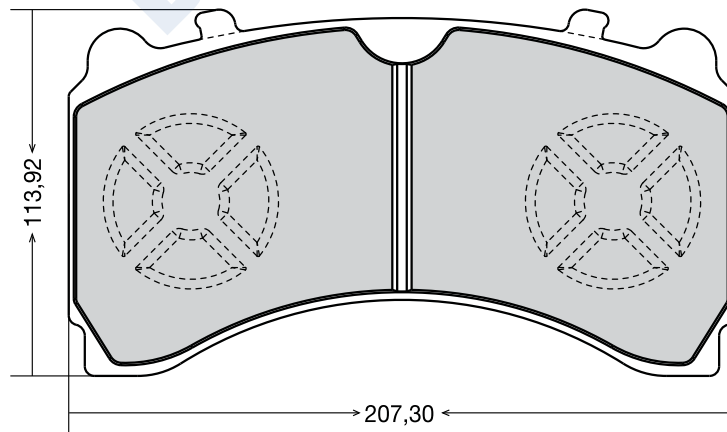

EREN CODE	OEM CODE	WVA CODE			ACCESSORY	APPLICATION FOR VEHICLES
D-009	0064 201 520	29244	4	29,50	4 spring -2 cap-2 pin 2 washer-2 rubber cap 2 fixing spring 1 spanner	MERCEDES AXOR