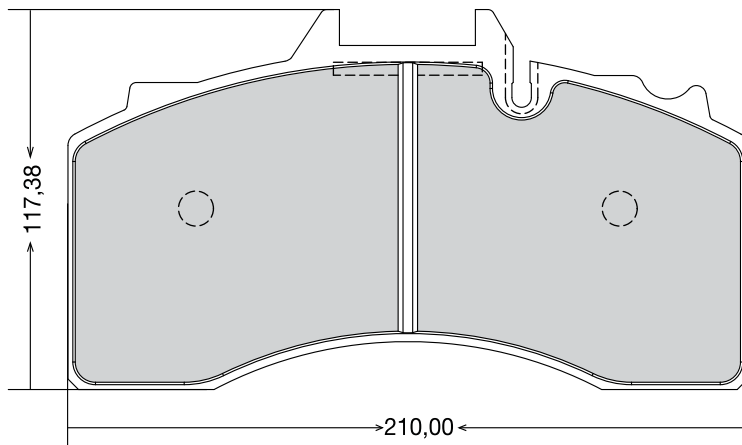

EREN CODE	OEM CODE	WVA CODE			ACCESSORY	APPLICATION FOR VEHICLES
D-228	05.092.90.130	29228	4	29,50	2 spring - 2 pin 2 washer - 2 cap 2 fixing spring 4 calliper spring	BPW TRAILER