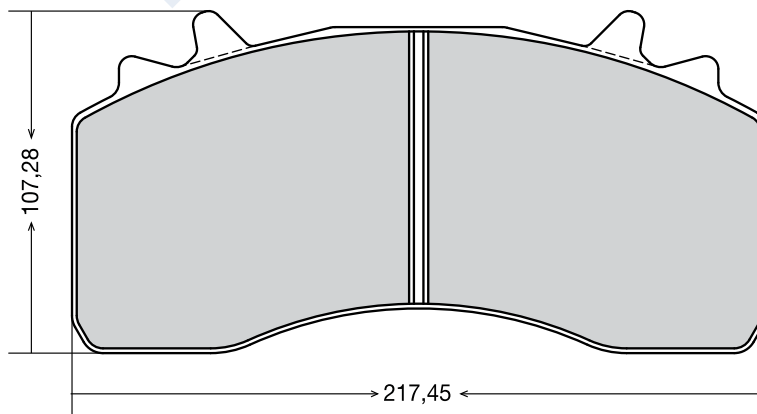

EREN CODE	OEM CODE	WVA CODE			ACCESSORY	APPLICATION FOR VEHICLES
D-279	815 080 300 40	29279	4	30,50	4 spring, 2 fork 2 bolt, 2 cap	MAN TGX