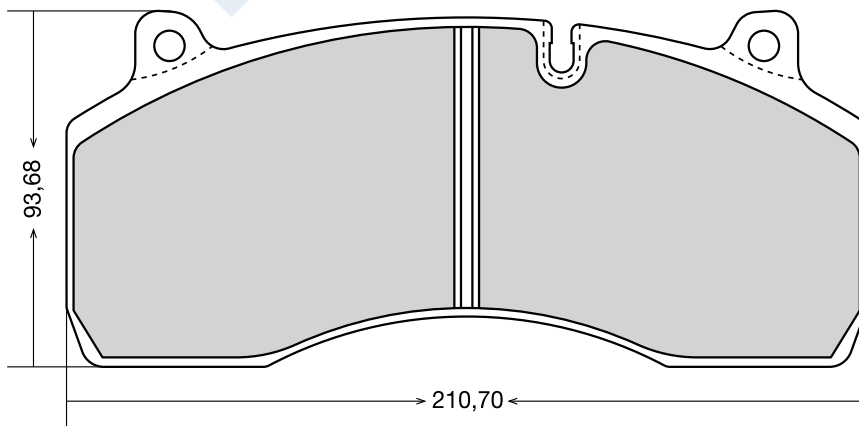

EREN CODE	OEM CODE	WVA CODE			ACCESSORY	APPLICATION FOR VEHICLES
D-147	20780788	29147	4	29,50	4 spring	RENAULT MIDLUM / VOLVO FL SERIES