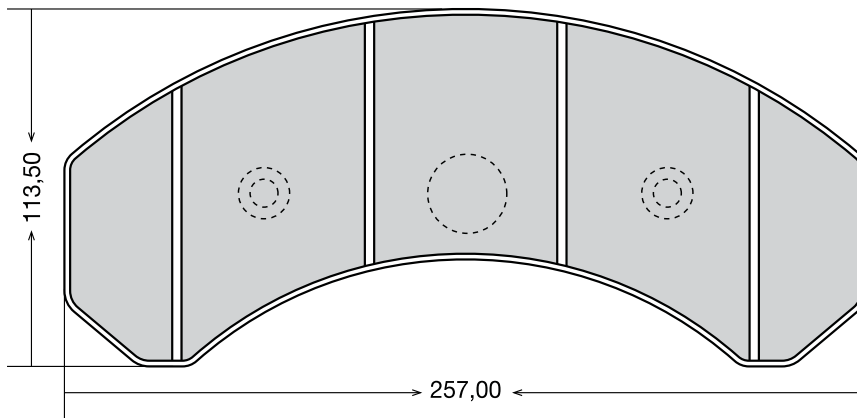

EREN CODE	OEM CODE	WVA CODE			ACCESSORY	APPLICATION FOR VEHICLES
D-007	150431 / 828 4000 224	29015	4	19,50	-	SETRA KASSBOHRER BUS