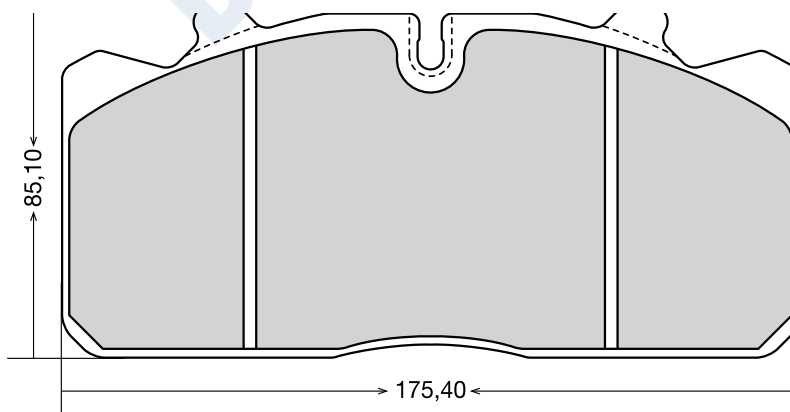

EREN CODE	OEM CODE	WVA CODE			ACCESSORY	APPLICATION FOR VEHICLES
D-565	-	29088	4	25,00	6 spring - 2 cap 2 bolt - 2 fork 2 wear sensor	DAF LF / MAN L-M SERIES BMC PROBUS REAR / PRO 522