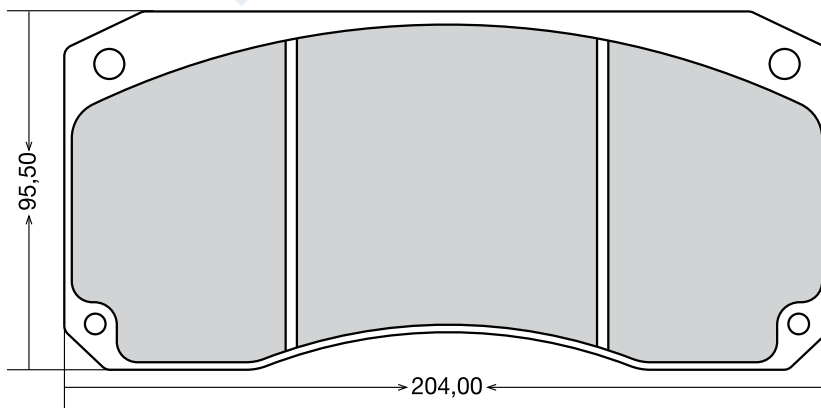

EREN CODE	OEM CODE	WVA CODE			ACCESSORY	APPLICATION FOR VEHICLES
D-043	500 029 71 98	29043	4	24,00	-	RENAULT MAGNUM AE SERIES 380-385-500