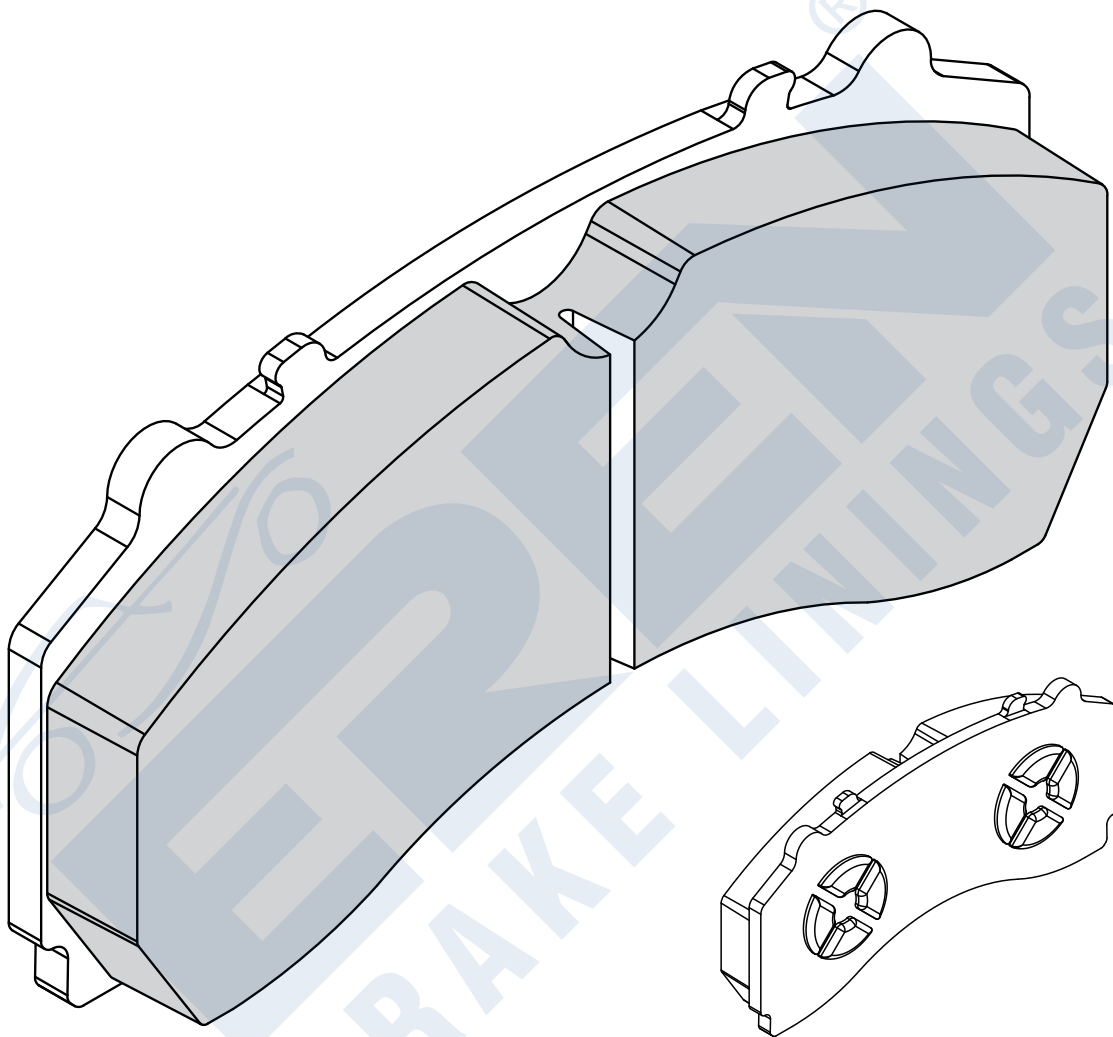

EREN CODE	OEM CODE	WVA CODE			ACCESSORY	APPLICATION FOR VEHICLES
D-008	0064 201 420	29246	4	29,50	4 spring -2 cap-2 pin 2 washer-2 rubber cap 2 fixing spring 1 spanner	MERCEDES AXOR