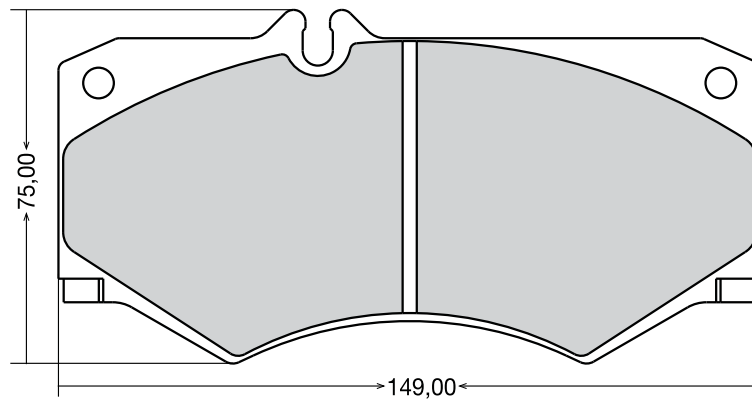

EREN CODE	OEM CODE	WVA CODE			ACCESSORY	APPLICATION FOR VEHICLES
D-513	001 420 14 20	20784	4	18,00	4 spring 2 wear sensor 10 pin	MERCEDES L SERIES 207-2008-307-407-508 / VOLKSWAGEN