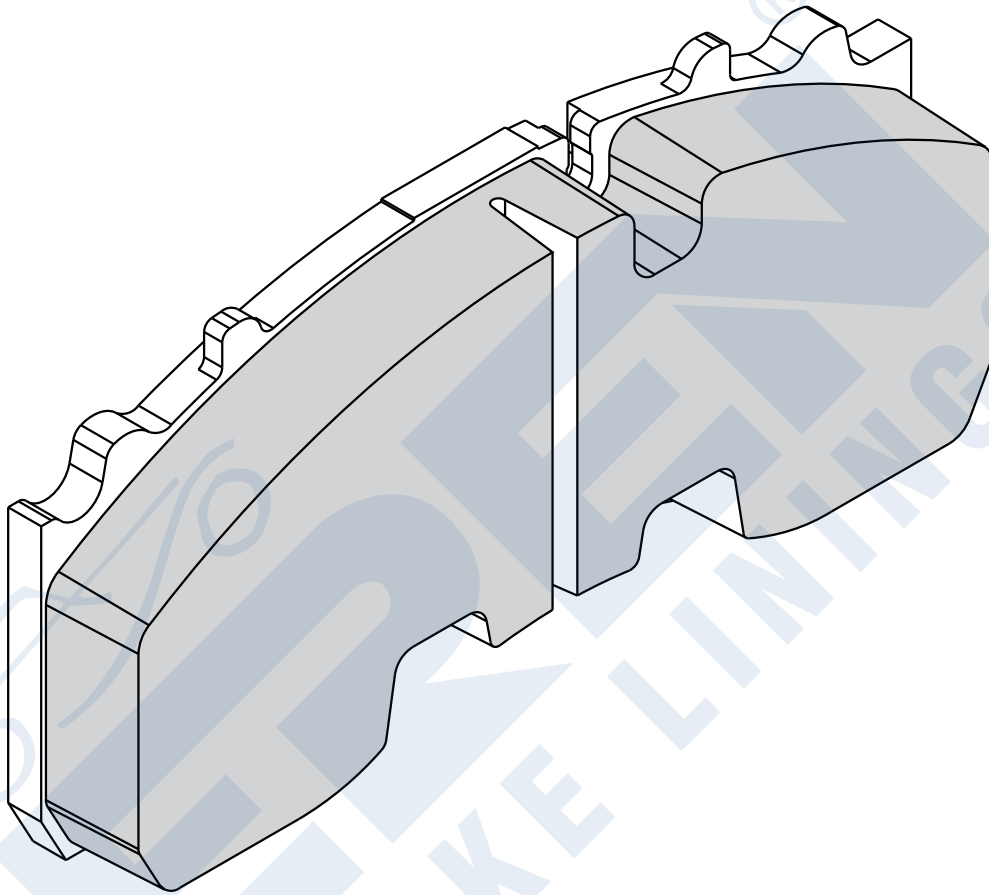

EREN CODE	OEM CODE	WVA CODE			ACCESSORY	APPLICATION FOR VEHICLES
D-306	509290040	29306	4	30,00	4 spring-2 cap-2 pin 2 washer-2 rubber cap 2 fixing spring 1 spanner	BPW TRAILER / KNORR SN6