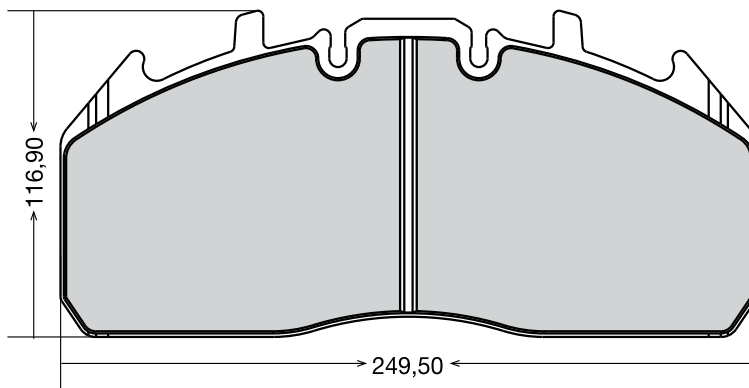

EREN CODE	OEM CODE	WVA CODE			ACCESSORY	APPLICATION FOR VEHICLES
D-187	-	29187	4	29,00	4 spring 2 bolt	OPTARE TEMPO BUS

EREN CODE	OEM CODE	WVA CODE			ACCESSORY	APPLICATION FOR VEHICLES
D-188	KIT 22 52 H 3 CE	29188	4	30,00	4 spring 2 bolt	OPTARE TEMPO BUS