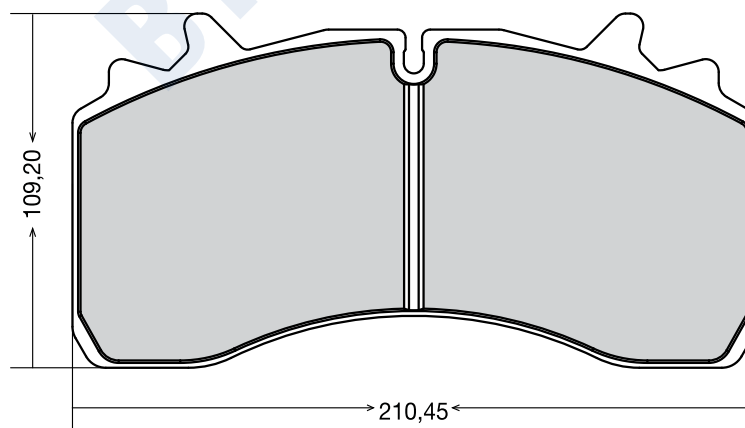

EREN CODE	OEM CODE	WVA CODE			ACCESSORY	APPLICATION FOR VEHICLES
D-302/1	929 10 49	29148	4	34,00	4 spring-2 cap-2 pin 2 washer-2 rubber cap 2 fixing spring 1 spanner	MERCEDES ATEGO MAN TGL SERIES

EREN CODE	OEM CODE	WVA CODE			ACCESSORY	APPLICATION FOR VEHICLES
D-303	305 700 84 00	29162	4	30,00	4 spring - 2 fork 2 bolt - 2 cap	SAF AXLE