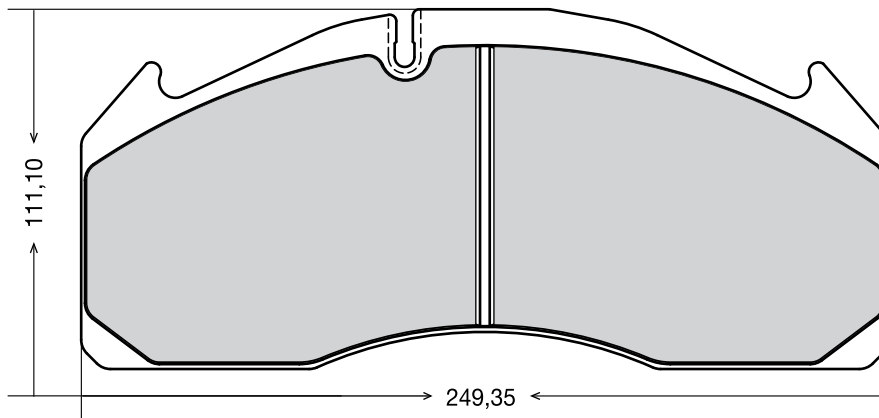

EREN CODE	OEM CODE	WVA CODE			ACCESSORY	APPLICATION FOR VEHICLES
D-125	20768092	29125	4	29,20	4 spring 2 bolt 2 washer	VOLVO FH SERIES