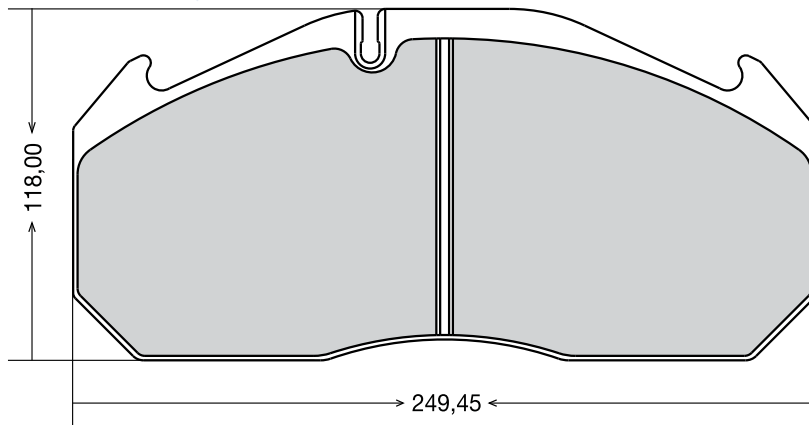

EREN CODE	OEM CODE	WVA CODE			ACCESSORY	APPLICATION FOR VEHICLES
D-497	08 50820 008	29030	4	28,00	4 spring 2 wear sensor 10 pin	MERCEDES 0403 FRONT / MAN S 2000 RENAULT MAGNUM FRONT