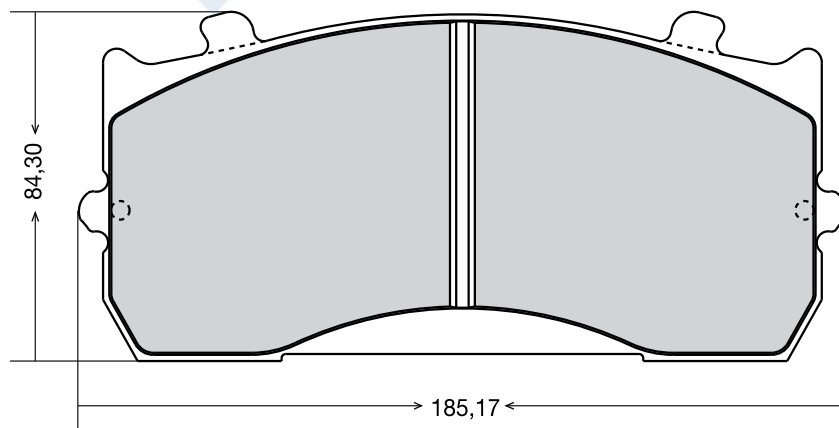

EREN CODE	OEM CODE	WVA CODE			ACCESSORY	APPLICATION FOR VEHICLES
D-302/1	929 10 49	29148	4	34,00	4 spring-2 cap-2 pin 2 washer-2 rubber cap 2 fixing spring 1 spanner	MERCEDES ATEGO MAN TGL SERIES