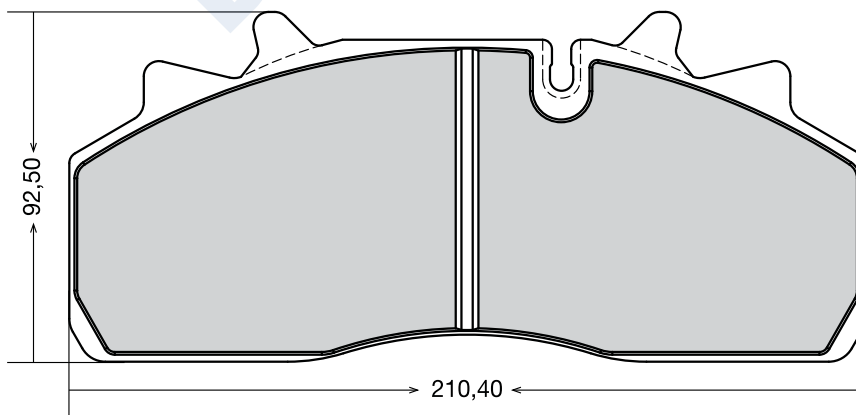

EREN CODE	OEM CODE	WVA CODE			ACCESSORY	APPLICATION FOR VEHICLES
D-159	305 700 80 00	29159	4	28,80	4 spring 2 wear sensor 2 fork - 2 bolt 2 cap	RENAULT / SAF SAUER ISUZU CITY BUS

EREN CODE	OEM CODE	WVA CODE			ACCESSORY	APPLICATION FOR VEHICLES
D-165	50920040	29165	4	29,50	4 spring-2 cap-2 pin 2 washer-2 rubber cap 2 fixing spring 1 spanner	BPW TRAILER