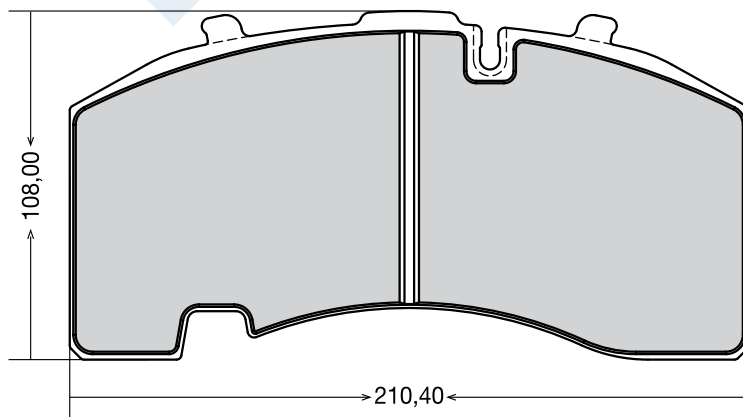

EREN CODE	OEM CODE	WVA CODE			ACCESSORY	APPLICATION FOR VEHICLES
D-171	509290060	29171	4	29,50	4 spring-2 cap-2 pin 2 washer-2 rubber cap 2 fixing spring 1 spanner	BPW TRAILER