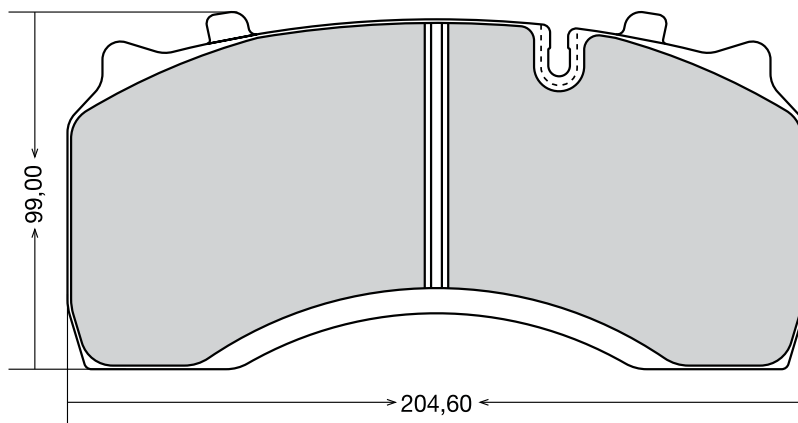

EREN CODE	OEM CODE	WVA CODE			ACCESSORY	APPLICATION FOR VEHICLES
D-142	500 185 59 02	29142	4	29,50	4 spring - 2 fork 2 cap - 2 wear sensor 2 bolt - 2 sensor clip	RENAULT MIDLUM 210-220-250-270