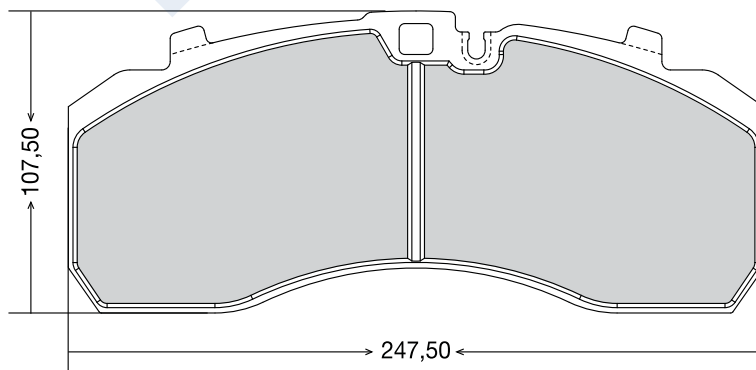

EREN CODE	OEM CODE	WVA CODE			ACCESSORY	APPLICATION FOR VEHICLES
D-253	536270020	29253	4	29,50	4 spring-2 cap-2 pin 2 washer-2 rubber cap 2 fixing spring 1 spanner	MERCEDES BENZ / IVECO MAN