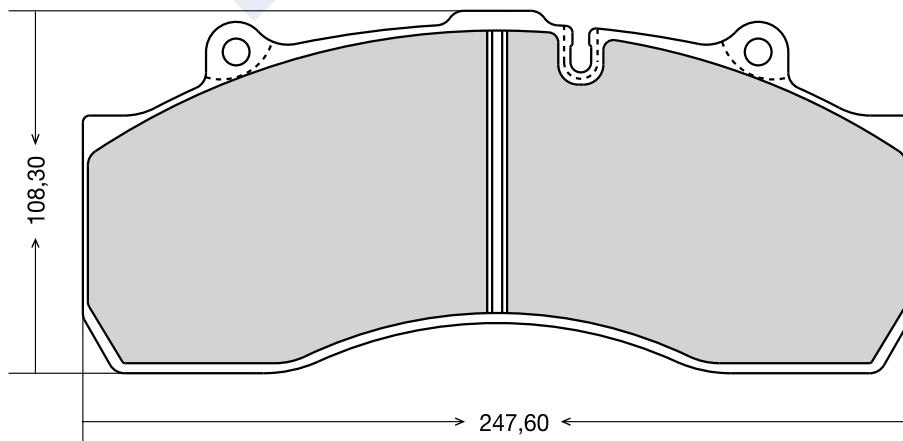

EREN CODE	OEM CODE	WVA CODE			ACCESSORY	APPLICATION FOR VEHICLES
D-143	9291072	29143-29176 29120	4	29,50	4 spring	SAF AXLE / SCANIA 4 SERIES