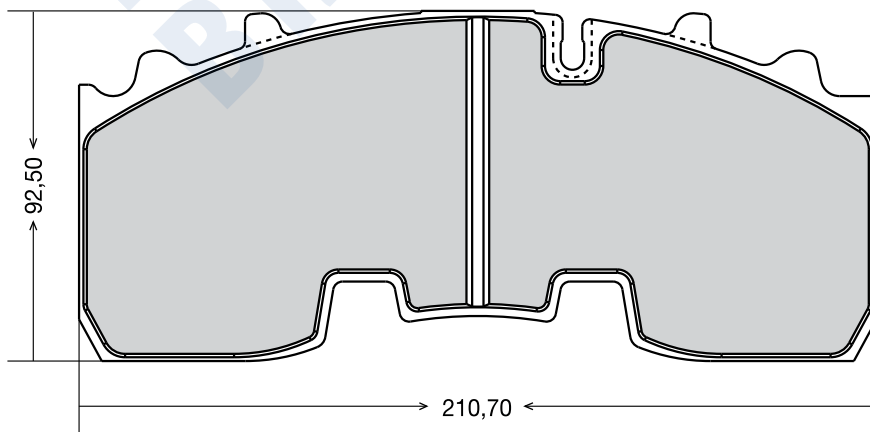

EREN CODE	OEM CODE	WVA CODE			ACCESSORY	APPLICATION FOR VEHICLES
D-306	509290040	29306	4	30,00	4 spring-2 cap-2 pin 2 washer-2 rubber cap 2 fixing spring 1 spanner	BPW TRAILER / KNORR SN6