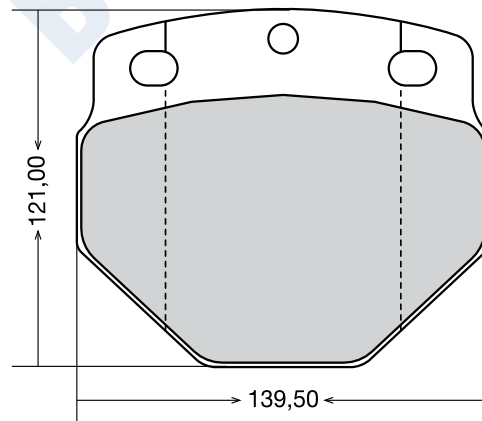

EREN CODE	OEM CODE	WVA CODE			ACCESSORY	APPLICATION FOR VEHICLES
D-434	828 500 02 35	29747	4	32,00	-	DAF BUS / KASSBOHRER SETRA / VOLVO