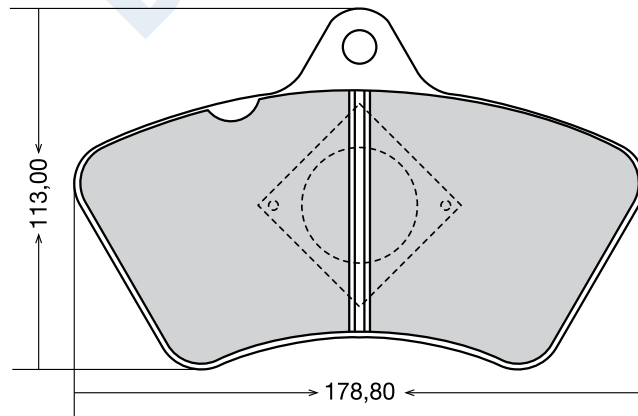

EREN CODE	OEM CODE	WVA CODE			ACCESSORY	APPLICATION FOR VEHICLES
D-451	828 40 00 146	29498	4	20,00	-	KASSBOHRER SETRA 215 BUS