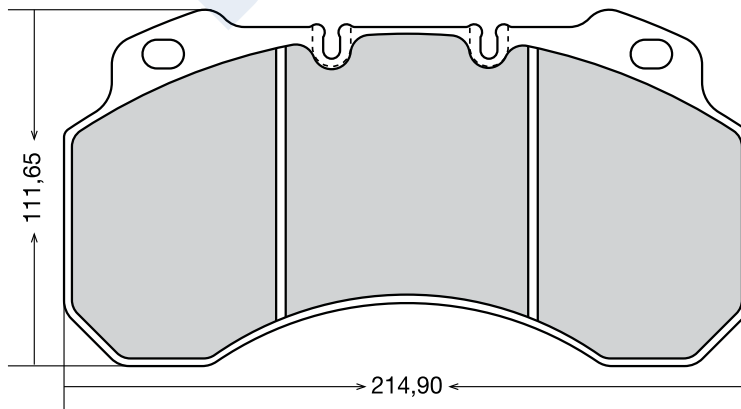

EREN CODE	OEM CODE	WVA CODE			ACCESSORY	APPLICATION FOR VEHICLES
D-099	069 030 060	29099	4	25,00	-	RENAULT MIDLUM MIDLINER