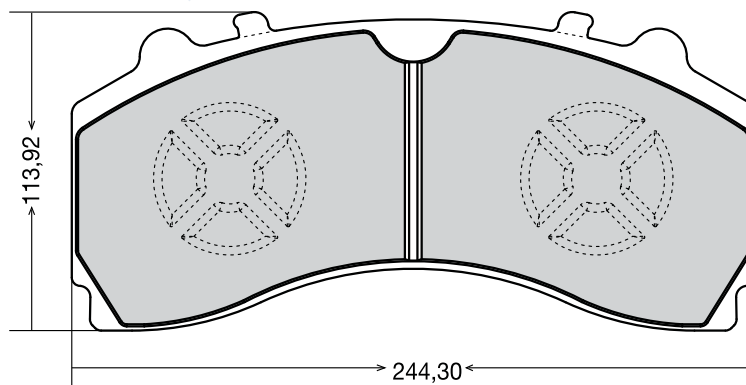

EREN CODE	OEM CODE	WVA CODE			ACCESSORY	APPLICATION FOR VEHICLES
D-008	0064 201 420	29246	4	29,50	4 spring -2 cap-2 pin 2 washer-2 rubber cap 2 fixing spring 1 spanner	MERCEDES AXOR