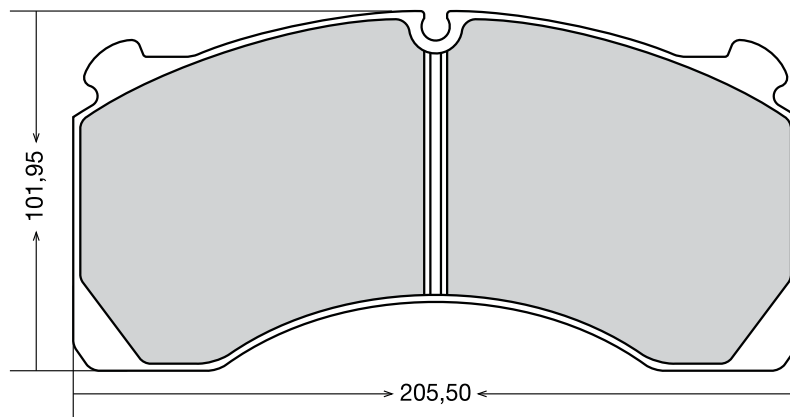

EREN CODE	OEM CODE	WVA CODE			ACCESSORY	APPLICATION FOR VEHICLES
D-124	1522435	29124	4	27,50	4 spring	MERITOR LM AXLE