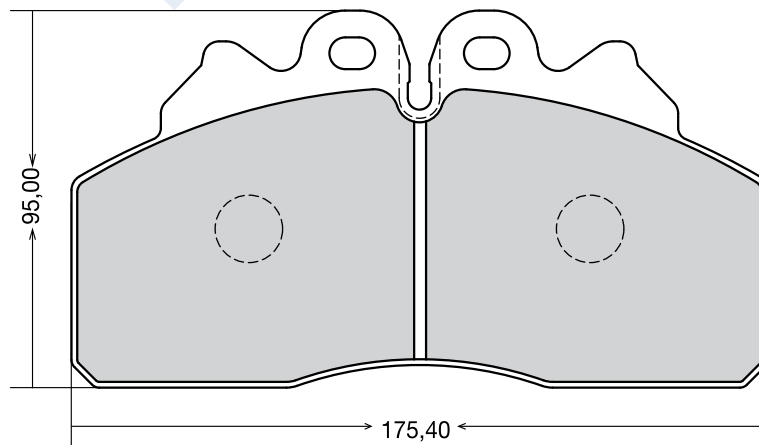

EREN CODE	OEM CODE	WVA CODE			ACCESSORY	APPLICATION FOR VEHICLES
D-256	299 65 18	29256	4	27,00	-	IVECO EURO CARGO