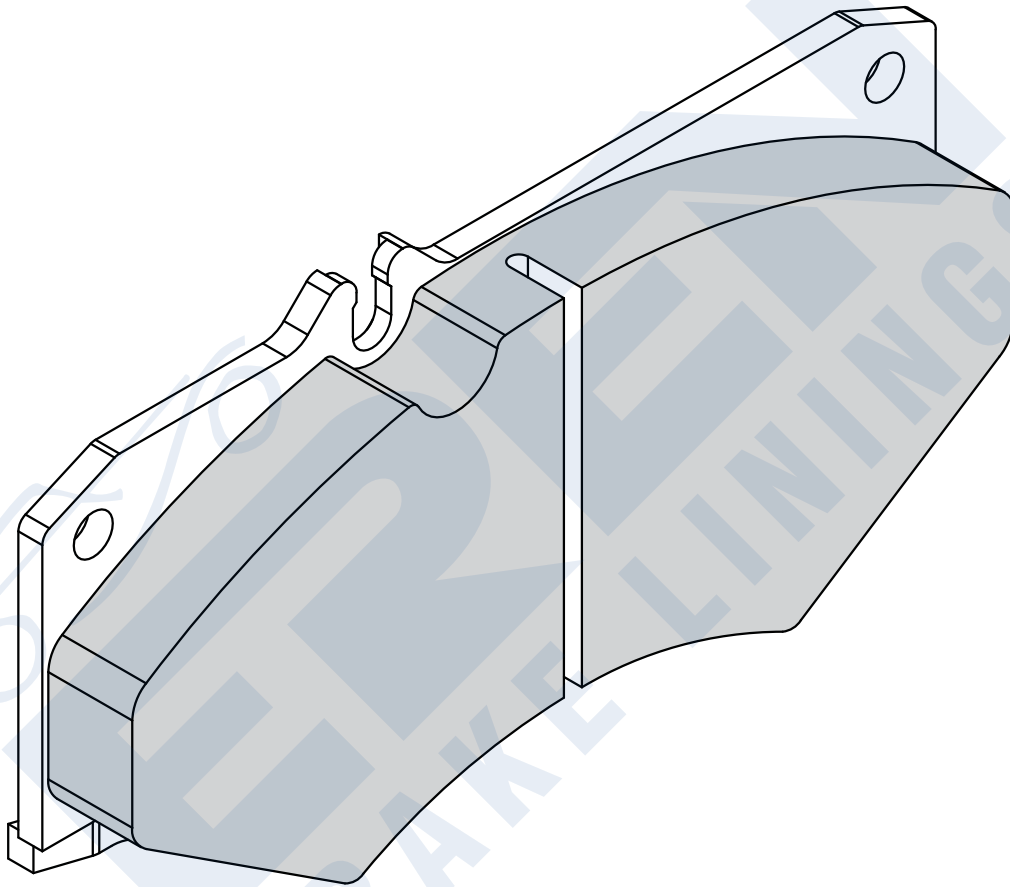

EREN CODE	OEM CODE	WVA CODE			ACCESSORY	APPLICATION FOR VEHICLES
D-513	001 420 14 20	20784	4	18,00	4 spring 2 wear sensor 10 pin	MERCEDES L SERIES 207-2008-307-407-508 / VOLKSWAGEN