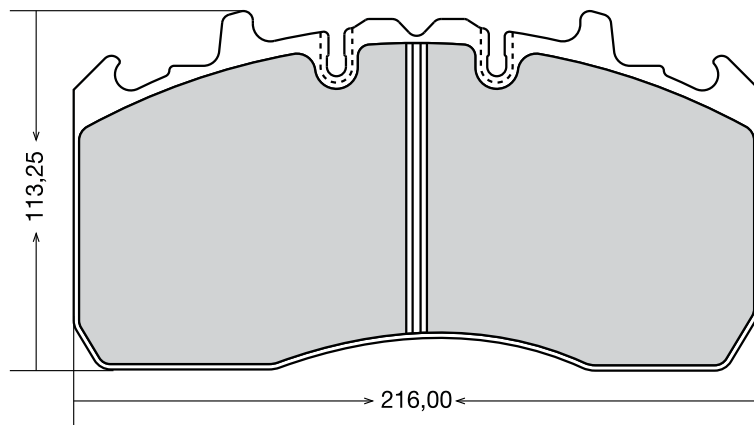

EREN CODE	OEM CODE	WVA CODE			ACCESSORY	APPLICATION FOR VEHICLES
D-011	68326055	29211	4	29,50	4 spring	MAN / VOLVO / SCANIA / DAF / BPW