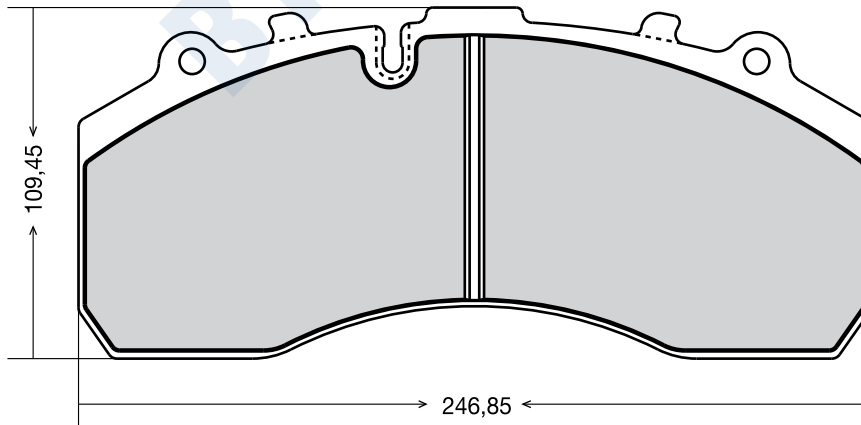

EREN CODE	OEM CODE	WVA CODE			ACCESSORY	APPLICATION FOR VEHICLES
D-087	980102920	29105	4	30,00	4 spring-2 cap-2 pin 2 washer-2 rubber cap 2 fixing spring 1 spanner	MERCEDES AXOR-ACTORS MAN TGA / NECO/ DAF