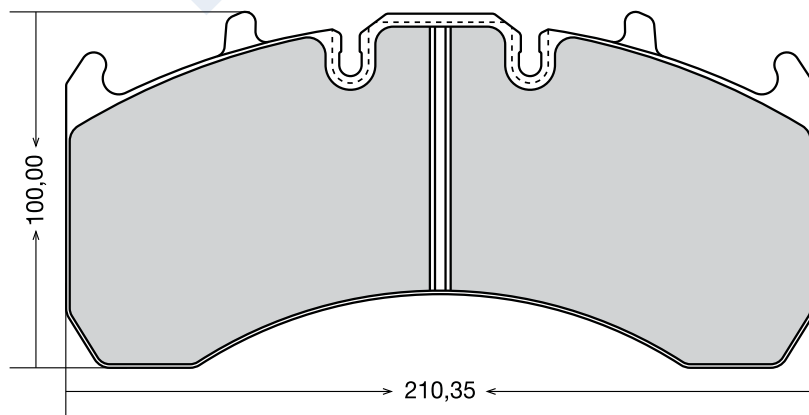

EREN CODE	OEM CODE	WVA CODE			ACCESSORY	APPLICATION FOR VEHICLES
D-169	68324665 / 5001864380	29169	4	30,00	4 spring	VOLVO F SERIES