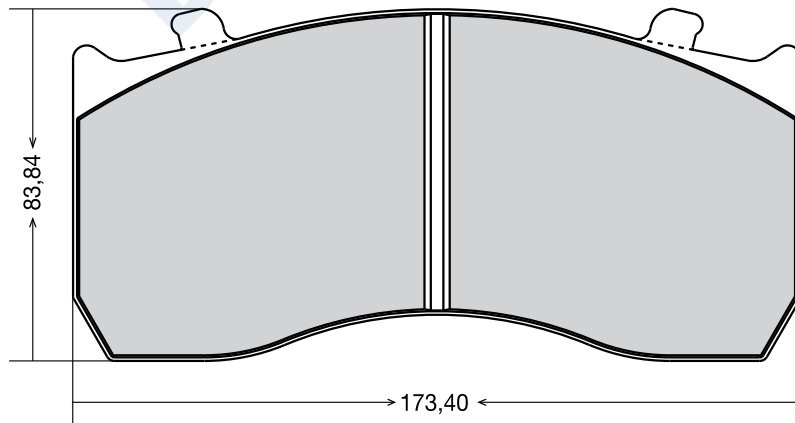

EREN CODE	OEM CODE	WVA CODE			ACCESSORY	APPLICATION FOR VEHICLES
D-302	000 421 10 10	29115	4	27,00	4 spring	MERCEDES ATEGO MAN TGL SERIES