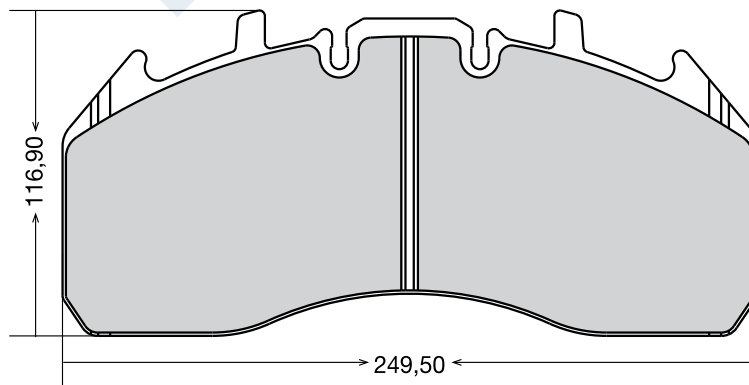

EREN CODE	OEM CODE	WVA CODE			ACCESSORY	APPLICATION FOR VEHICLES
D-187	-	29187	4	29,00	4 spring 2 bolt	OPTARE TEMPO BUS

EREN CODE	OEM CODE	WVA CODE			ACCESSORY	APPLICATION FOR VEHICLES
D-188	KIT 22 52 H 3 CE	29188	4	30,00	4 spring 2 bolt	OPTARE TEMPO BUS