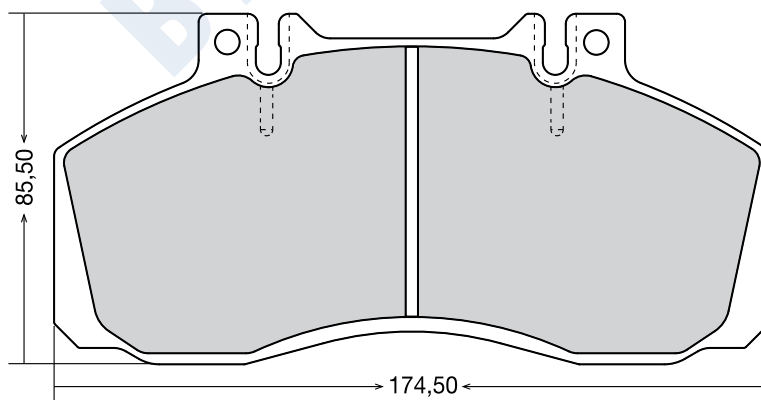

EREN CODE	OEM CODE	WVA CODE			ACCESSORY	APPLICATION FOR VEHICLES
D-679	001 420 15 20	29835	4	21,70	-	MERCEDES / IVECO