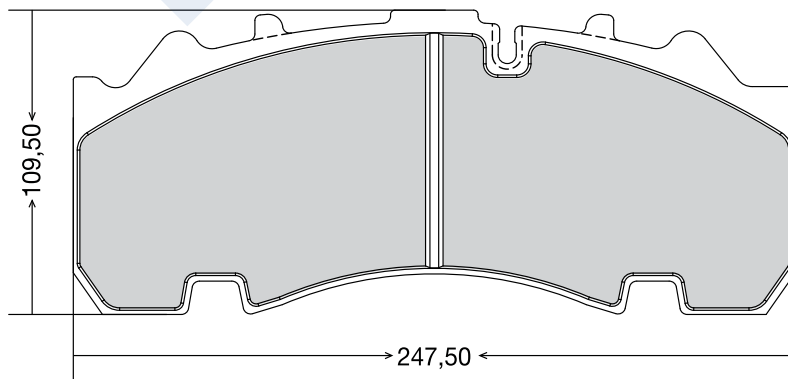

EREN CODE	OEM CODE	WVA CODE			ACCESSORY	APPLICATION FOR VEHICLES
D-307	509290070	29307	4	30,00	4 spring-2 cap-2 pin 2 washer-2 rubber cap 2 fixing spring 1 spanner	BPW TRAILER / KNORR SN7