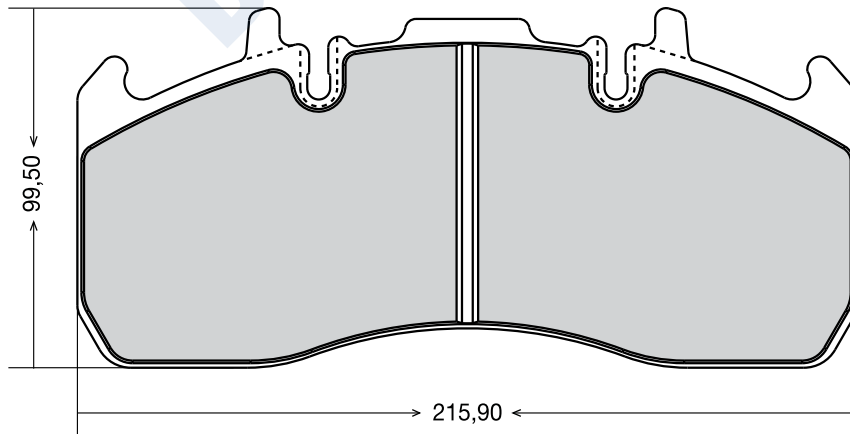

EREN CODE	OEM CODE	WVA CODE			ACCESSORY	APPLICATION FOR VEHICLES
D-173	20568712	29173	4	29,25	4 spring - 2 bolt 2 wear sensor	VOLVO FL SERIES RENAULT MIDLUM