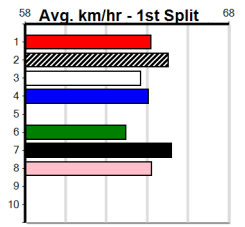

Sale

5

8:14PM

(VIC time)

1st $1900
2nd $550
3rd $275

SALE MOTOR GROUP (1-3 WINS) (250+RA

520 Metres
Restricted Win

BARWIDGI (7) turned in a strong performance here last time and he is better suited to this distance range. SALANA (4) was far from disgraced at Cranbourne and she just needs a little room early on. SORELL (1) is an improving type.

Watchdog Tips: 7 4 1 3 Bet: Box Quinella 1,3,4,7 ($10 for 166.67%)

Form 1 SORELL [7] ANNASAY $8.00
Trainer: Jennifer Gill (Darriman)
3rd (8) 25.2 440 SLE R1 06-Jun-21 25.33 24.53 8.50LSIR HARLEY (24.75) S/444 . . . 5.52 $4.60 M
4th (5) 26.0 520 CRN R1 21-Jun-21 30.99 30.10 7.00LCROWDZA BACK (30.52) M/3444 . . . 5.60 $8.00 M
1st (7) 26.0 350 HVL R9 25-Jun-21 20.14 19.50 0.75LDR. KYSON (20.19) M/6 . . SW . 6.81 $19.40 M
3rd (1) 25.9 350 HVL R3 04-Jul-21 19.74 19.02 4.50LSAMBAR CHIEF (19.44) S/4 C1 . . 6.79 $51.80 X67H

Winning Boxes table for horse 1 SORELL [7] showing prize money and starting prices for various combinations.

Form 2 GEENA BALE (NSW)[5] IVY BALE $6.50
Trainer: Susan Northway (Heyfield)
3rd (2) 24.7 520 SLE R4 28-May-21 30.15 29.38 5.50LBODINE (29.78) M/243 C5 . . 9.67 $13.20 RW
2nd (2) 24.8 520 SLE R5 13-Jun-21 30.14 29.73 0.75LREBECCA GAY (30.10) Q/222 . . . 9.71 $6.50 RW
3rd (2) 24.6 520 SLE R5 20-Jun-21 30.91 30.26 9.50LTHYLACINE (30.26) M/377 C5 . . 9.89 $7.60 RW
7th (5) 24.5 520 SLE R4 27-Jun-21 30.31 29.39 2.00LRIVERHAWK (30.19) M/677 C1 . . 9.91 $3.70 RW

Winning Boxes table for horse 2 GEENA BALE (NSW)[5] showing prize money and starting prices for various combinations.

Form 3 LONG BLACK LASS (QLD)[5] RUN KAY RUN $4.60
Trainer: Mark Rothwell (Drouin)
6th (8) 26.6 515 SAP R5 13-Jun-21 30.75 29.34 6.50LREZZIE'S SHOUT (30.32) M/6887 C7 . . 5.32 $26.30 5NP
6th (7) 26.7 520 SLE R5 20-Jun-21 30.94 30.26 10.00LTHYLACINE (30.26) M/755 C9 . . 10.07 $5.40 RW
2nd (7) 26.8 460 WGL R8 24-Jun-21 26.74 26.28 4.50LKIBITZER (26.43) M/755 C1 . W 6.92 $14.60 T3-5
4th (8) 26.9 460 WGL R8 01-Jul-21 26.75 26.16 3.00LALECIA (26.54) M/888 C4 . . 6.92 $9.10 T3-5

Winning Boxes table for horse 3 LONG BLACK LASS (QLD)[5] showing prize money and starting prices for various combinations.

Form 4 SALANA [6] SAL TALK $4.20
Trainer: Billy Stockdale (Hastings)
8th (8) 26.3 460 WGL R8 27-May-21 26.94 25.95 12.00LCONFIRM (26.15) M/478 . . . 6.72 $9.10 6G
6th (1) 26.1 460 GEL R5 04-Jun-21 26.81 25.88 13.00LDESIGNATED (25.91) M/467 C1 . . 6.72 $31.90 RW
6th (8) 26.2 460 WGL R5 08-Jun-21 26.75 25.69 16.00LPAUA OF BUDDY (25.69) M/566 C8 . . 6.78 $20.40 X67
2nd (4) 26.0 520 CRN R5 16-Jun-21 30.99 30.26 3.00LRAZOR ROY (30.78) M/3433 C4 . . 5.53 $12.00 RW

Winning Boxes table for horse 4 SALANA [6] showing prize money and starting prices for various combinations.

Form 5 *** VACANT BOX ***
Trainer:
Owner(s):

Winning Boxes table for horse 5 showing prize money and starting prices for various combinations.

Form 6 MONTARO [5] HARDY BALE $16.00
Trainer: Damian Meade (Hazelwood North)
4th (8) 35.9 520 SLE R5 20-Jun-21 30.91 30.26 9.50LTHYLACINE (30.26) M/433 . . . 9.91 $28.20 RW
4th (7) 35.8 520 SLE R4 27-Jun-21 30.26 29.39 1.00LRIVERHAWK (30.19) M/434 C1 . . 9.84 $14.90 RW
8th (6) 36.0 460 WGL R6 01-Jul-21 27.05 26.16 6.50LSELECT CHARLIE (26.63) M/886 C5 . . 6.93 $13.30 T3-5
6th (6) 35.4 440 SLE R4 04-Jul-21 25.86 24.82 14.00LBIGSY (24.95) S/877 C5 . . 5.61 $63.80 RW

Winning Boxes table for horse 6 MONTARO [5] showing prize money and starting prices for various combinations.