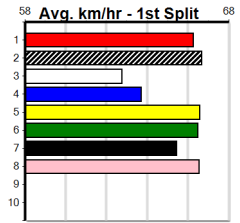

Form 10 *** NO RESERVE ***
Trainer:
Owner(s):

Winning Boxes table for horse 10 showing prize money and starting prices for various combinations.

IAN CARTER BUILDER

440 Metres Mixed 4/5

6

8:32PM

(VIC time)

DR. ROZZIE (1) returned to form with a dynamic 29.51 win here and she is drawn to make every post a winner. JET LEE ROSE (8) goes well here and he will pour the pressure on from the outset.
DR. LYNCH (2) is better than his form indicates.