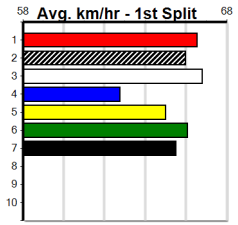

ROTTI SECURITY (2-3 WINS)

440 Metres

Restricted Win

9

9:40PM

(VIC time)

SMOKIN' ZAG (8) has been dominant in his past two at Shepparton and he should have no trouble crossing early on. HUSTLE HARD (2) has raced well here to date and he is expected to race well fresh. FLYWHEEL DOLLY (1) is drawn to get the breaks.

1st $1650
2nd $475
3rd $235

Watchdog Tips: 8 2 1 6 Bet: Trifecta 2,8/1,2,6,8/1,2,5,6,8 ($10 - 55.56%)

Form Box Weight Dist Track Date Time BON Margin 1st/2nd (Time) PIR Checked Comment W/R Split 1 S/P Grade

1 FLYWHEEL DOLLY [5] Drawn to be on the pace throughout, can threaten. FLYWHEEL MAGIC $7.50. Samuel Bye (Gormandale). 1st (2) 26.8 440 SLE R5 28-May-21 25.29 25.07 2.50LDR. TOPAZ (25.46) Q/111 . SW . 5.34 $7.40 X67

2 HUSTLE HARD (NSW)[6] Resuming, quick PB here, danger if fit. BEAUTY BALE $3.60. Brian Alford (Yarram). 1st (7) 34.5 440 SLE R10 28-Mar-21 24.88 24.76 7.00LBOMBER'S SMOKEY (25.37) M/311 . . . 5.35 $1.80 X67H

3 MOON SISTER (NSW)[5] Every chance last time, needs it easier, place. KARMA CONNIE $16.00. Kate Gorman (Tanjil South). 8th (4) 30.2 440 SLE R9 13-Jun-21 25.80 24.77 9.50LDR. CARMEL (25.16) Q/344 C1 . . 5.27 $17.80 5

4 ROCK THE SKY [6] Too much pace either side, prefer to watch. TYRA GISELLE $26.00. Judy Brereton (Tanjil South). 5th (4) 31.4 440 SLE R5 20-Jun-21 26.11 25.32 6.00LALABAMA SHAKES (25.71) M/566 C4 . . 5.53 $12.00 7

5 ZHENG [6] Can show early speed at times, place hope. EASY BABY $6.50. Ben Joske (Yinnar South). 2nd (6) 27.8 520 CRN R5 20-Jun-21 30.54 30.05 3.75FLYING HURRICANE (30.29) M/3222 . . . 5.50 $3.70 X67

6 MATILDA FLYER [6] Showed good speed two runs back, keep safe. SAL TALK $8.00. Billy Stockdale (Hastings). 3rd (5) 26.0 425 BEN R5 02-Jun-21 24.21 23.91 3.5LCLASSY SAMMY (23.97) M/222 C1 . . 6.61 $10.10 6G

7 KLOPP [6] Mixing distances, may get run off his feet. WHY NOT JOJO $16.00. Pasqualino Romagnino (Moe). 1st (3) 35.2 460 WGL R5 11-Jun-21 26.42 26.23 4.50LCHROME CADILLAC (26.73) M/211 C1 . . 6.68 $2.90 T3-RW

8 SMOKIN' ZAG [6] Impressive to date, can cross and lead, yes. SAL TALK $2.40. Billy Stockdale (Hastings). 3rd (6) 31.6 385 SHP R2 21-Jun-21 23.03 21.81 3.5LSTON AVENUE (22.79) M/53 C4 . . 8.81 $7.40 M

9 *** NO RESERVE *** Winning Boxes

10 *** NO RESERVE *** Winning Boxes