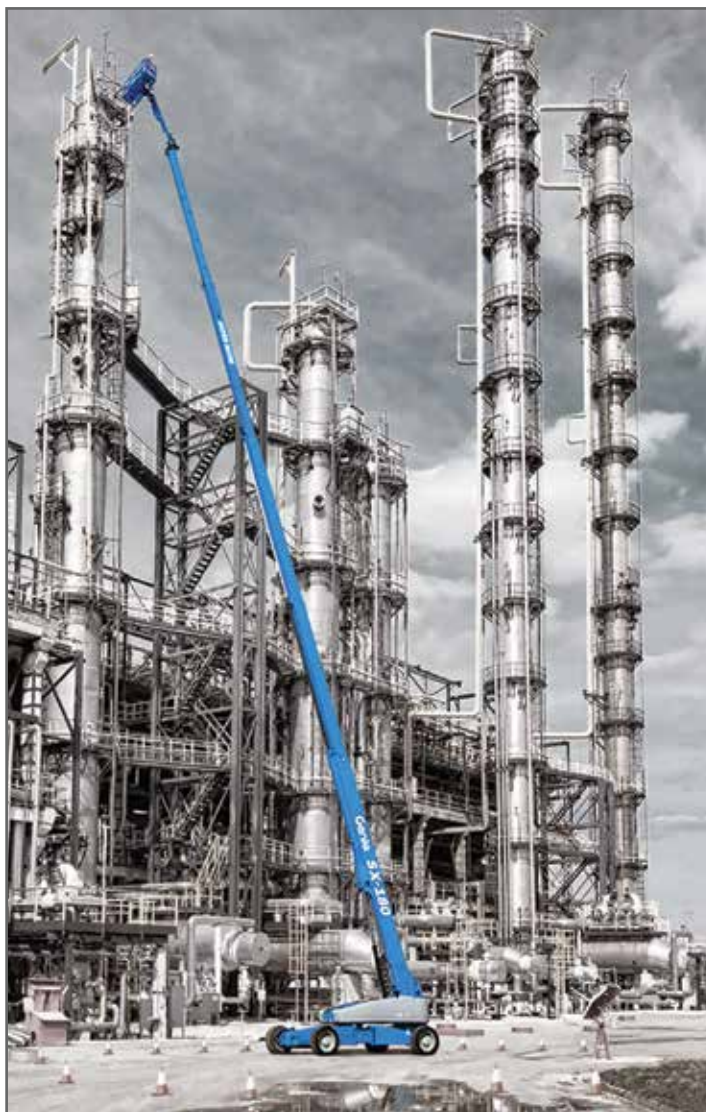

Monitor Lifts 4WD Diesel Telescopic Stick Boom Lifts provide the ultimate in horizontal reach. With units up to 56m working height and over 24m of horizontal reach, Monitor Lifts will have a unit that suits your needs.