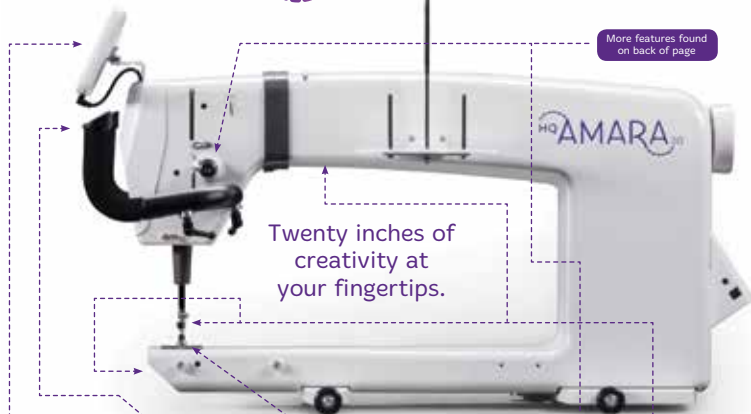

10 years

Meet your match with the HQ AMARA™ 20

Experience quality, precision, and a world of quilting possibilities. From baby quilts to king-size, the HQ Amara is the perfect fit for your style of quilting.

Handi Quilter®

Designed by a Quilter, for Quilters.®

More features found on back of page

Twenty inches of creativity at your fingertips.

The Perfect Combination

The HQ Amara 20-inch longarm machine with HQ Studio 2 Frame (choose from 10-foot or 12-foot). Everything you need for free-motion quilting right out of the box including a powerful stand-alone bobbin winder.

Anniversary Special $9988*

Reg. $11995

125 YEARS BERNINA Q20

The BERNINA Q 20 is designed, engineered, and assembled in Switzerland and comes standard as a sit-down model machine. The generous longarm depth and height provide ample space for managing your larger quilts. Quilt larger quilts than on a domestic machine. The Q 20 offers less footprint in your sewing room. Undecided? The Q 20 can be upgraded to a frame model machine at any time.