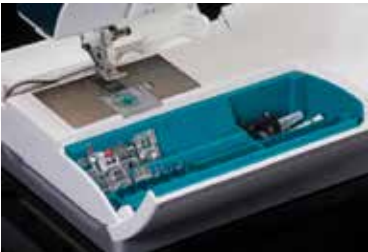

More Accessories, More Storage

There are several presser feet included to take care of all of your basic needs, as well as two large stitch plates. The built-in accessory tray is rubberized with neat and tidy custom compartments where you can also store optional accessories.

Unprecedented Lighting Design

Innovative lighting technology gives you the most even work light on the market for the brightest sewing experience. LED lighting is perfectly positioned at the most beneficial points to eliminate shadows.