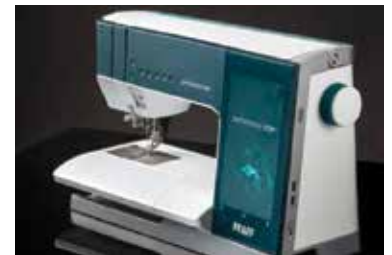

Huge Multi-Touch Screen with a Smart Digital Interface

The 10.1in full-color screen works like a smartphone or tablet, and is the largest, most intuitive display available from PFAFF®, specially designed to support dedicated sewists.