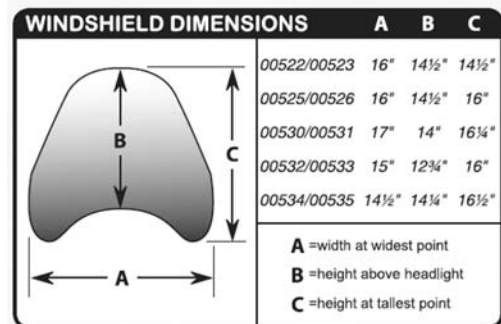

### Maier Stealth Street Shield/Fairing

747-00527C

The Stealth Street Shield/Fairing is made of 3/16" acrylic that adds racy styling and aerodynamics. It measures 15 1/2" above headlight, 29" wide and fits 7/8" handlebars.