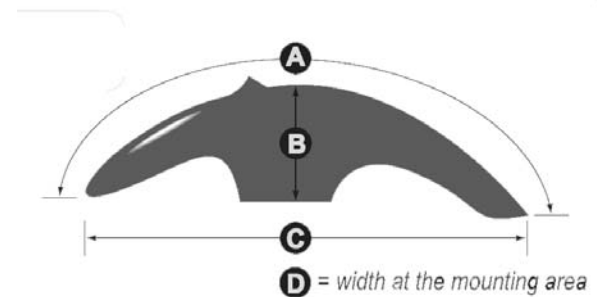

Yamaha Grizzly

MODEL	YEAR	DESCRIPTION	PART #	COLOR
YFM-550 Grizzly	09	Fender Flares	747-49207-	20
YFM-660 Grizzly	02-08	Fender Flares	747-49206-	20
YFM-660 Grizzly	98-08	Handguards	747-59506	0,2,9
YFM-700 Grizzly	07-08	Handguards	747-59201-	0,2,6,14
YFM-700 Grizzly	08	Fender Flares	747-49207-	20

MAIER UNIVERSAL REPLACEMENT PARTS

Maier Universal Front Fenders

Universal Mount to fit almost all street bikes.

Part #	Color	Size A	Size B	Size C	Size D
04990-0	Black	25"	5"	21.5"	5"
04992-0	Black	31.75"	5.5"	24"	5.5"
05000-0	Black	29.5"	6"	24"	5.5"
10000-0	Black	25"	5"	22"	5.75"