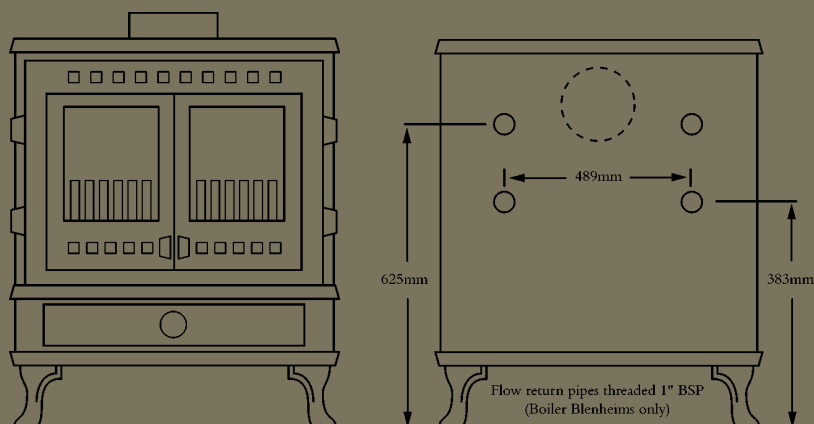

Both of these versions have options as follows

- Dry model (*non boiler*)
- Boiler model (*hot water up to 6-8 rads*). Distance from cylinder and radiator size must be taken into account. *These are guide line stated figures.*

TECHNICAL

Height	775mm
Width	635mm
Depth (<i>including lip</i>)	535mm
Lip	114mm
Height to centre rear flue	648mm
Connects	180mm flue pipe

Saey Scope

THE NEWEST ADDITION TO THE SAEY RANGE

The Saey Scope with its minimalist contemporary look encompasses the entire practical requirements for a stove in a modern sleek finish. Its simple but sound aesthetic design enhances the stove clean lines with all operating tools hidden from view. Due to its closed combustion system the Saey Scope is more efficient and safer to operate with a choice of either top or rear flue exit. Its large panoramic glass offers you an unrestricted view of the fire providing a warm ambiance on a cold winters evening.