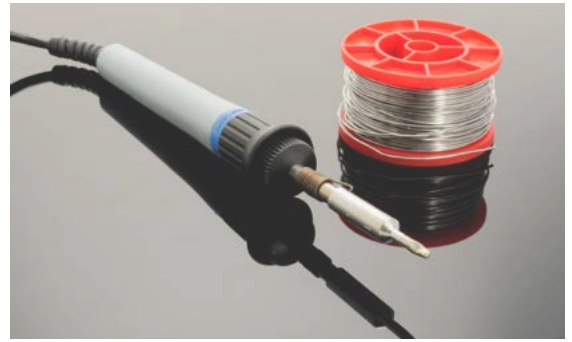

Bespoke LED Strip Lighting Service

At KSR Lighting we are now offering a made to measure LED strip lighting service. This service will enable you to order the exact length desired for your project.