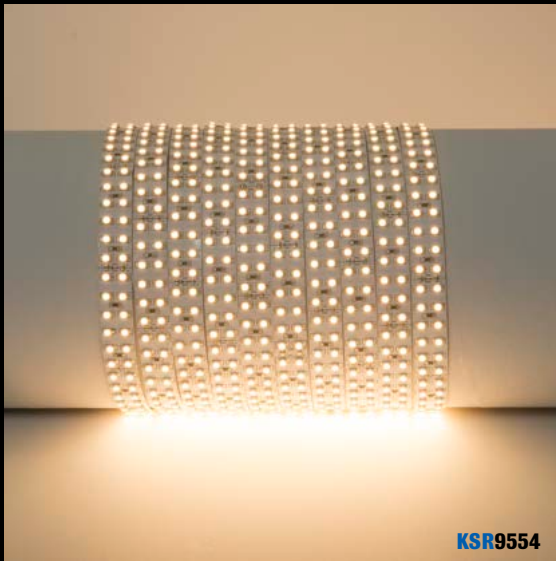

KSR9566

KSR9552-53

Navara 5M 24V IP20 LED Strip

LED Strip Lighting

254 LED Strip Lighting

KSR9554

KSR9555

Specifications: