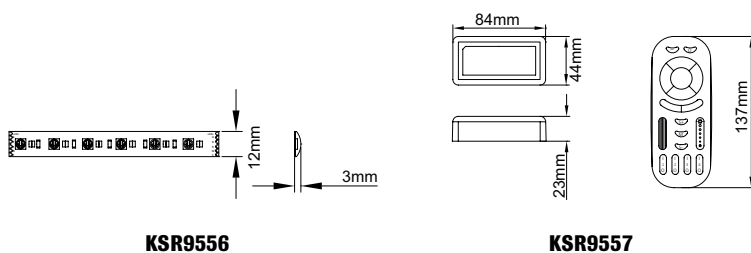

Classifications:

Dimensions:

Navara I 5M IP67 RGB LED Strip

LED Strip Lighting

KSR9635

KSR9636

Specifications:

- Warranty: 2 Years
- 12V Constant voltage
- 8.2W per metre
- Driver supplied
- The strip can only be cut on the marks every 100mm but must be resealed with a suitable sealant to maintain IP integrity
- Please note - this strip is not suitable for use in the Profile Bars