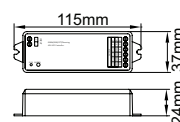

Dimensions:

KSR9564