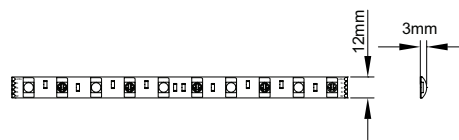

KS RIP65 RGBW Strip