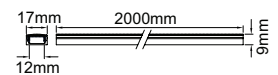

Colour Option:

Silver

Classifications:

Optional Accessories:

Code	Description
KSR9580	Navara End Cap for KSR9570
KSR9581	Navara End Cap for KSR9571
KSR9582	Navara Mounting Clip for KSR9570/71

Dimensions:

KSR9570