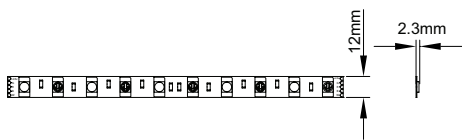

Construction:

Coating - Silicone
(IP65 only)

Code

Description

KS RIP20 RGBW BESPOKE

11.5W RGBW LED IP20 24V Strip

KS RIP65 RGBW BESPOKE

11.5W RGBW LED IP65 24V Strip