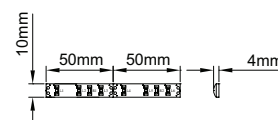

Classifications:

Dimensions: