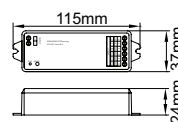

Classifications:

Optional Accessories:

Code	Description
KSR9562	Navara IP65 Strip to Strip Corner Connector for 8mm Strip
KSR9568	Navara IP65 Fixing Clips for 8mm Strip (10 per pack)

Dimensions:

KSR9564

KSR9550-51