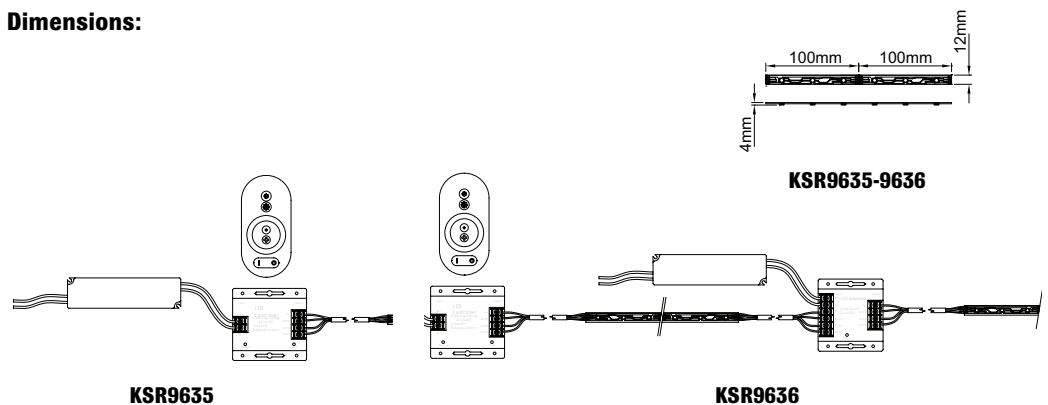

Classifications:

Dimensions:

Navara I 5M IP67 RGB LED Strip

LED Strip Lighting

KSR9635

KSR9636

Specifications:

- Warranty: 2 Years
- 12V Constant voltage
- 8.2W per metre
- Driver supplied
- The strip can only be cut on the marks every 100mm but must be resealed with a suitable sealant to maintain IP integrity
- Please note - this strip is not suitable for use in the Profile Bars

Construction:

Coating – Clear Silicone

Code

Description

Code	Description
KSR9635	Navara I 5m RGB 12V LED Strip Kit Complete with Remote, Controller and Power Supply
KSR9636	Navara I 5m RGB 12V LED Strip Extension Kit Complete with RGB Extender and Power Supply

Classifications:

Dimensions:

Navara II 5M IP67 LED Strip Kit

LED Strip Lighting

258 LED Strip Lighting

Specifications:

- Warranty: 2 Years
- 12V Constant voltage
- 4.8W per metre
- KSR9750 - 840 Lumens per 5m 3000K
- KSR9751 - 920 Lumens per 5m 6000K
- KSR9752 - 385 Lumens per 5m Blue
- Non-dimmable
- Self adhesive backing
- The strip can only be cut on the marks found every 50mm. They must be resealed with a suitable sealant to keep its IP integrity
- Suitable for use in Profile Bars (see pages 260-261)