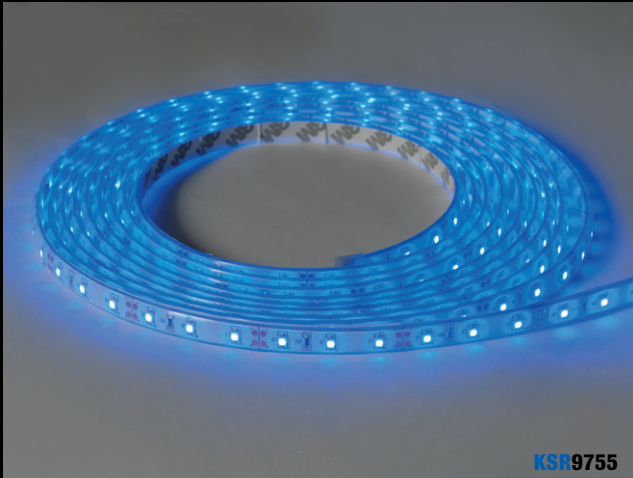

KSR9752

Navara II 5m 12V Blue LED Strip Kit

Classifications:

Dimensions:

KSR9750-2

Navara II 10m IP67 LED Strip Kit

LED Strip Lighting

LED Strip Lighting 259