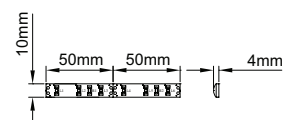

Classifications:

Dimensions: