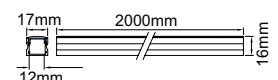

Colour Option:

Silver

Classifications:

Optional Accessories:

Code	Description
KSR9580	Navara End Cap for KSR9570
KSR9581	Navara End Cap for KSR9571
KSR9582	Navara Mounting Clip for KSR9570/71

Dimensions:

KSR9570