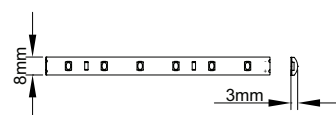

Classifications:

Optional Accessories:

Code	Description
KSR9562	Navara IP65 Strip to Strip Corner Connector for 8mm Strip
KSR9568	Navara IP65 Fixing Clips for 8mm Strip (10 per pack)

Dimensions:

KSR9564

KSR9550-51