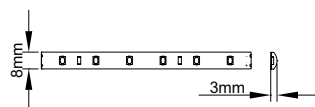

KS RIP65 3.8W Strip

7.6W Per Metre

Specifications:

- Warranty: 3 Years
- 24V Constant Voltage
- 7.6W 3000K or 4000K per metre
- 3000K - 50.97 Lumens per 100mm (509.7 lumens per metre)
- 4000K - 59.14 Lumens per 100mm (591.4 lumens per metre)
- Can be ordered in 50mm intervals
- 3m Self adhesive backing

Construction:

Coating – Silicone
(IP65 only)

Code

Description

KS RIP207.6WWWBESPOKE	7.6W 3000K LED IP20 24V Strip
KS RIP207.6WNWBESPOKE	7.6W 4000K LED IP20 24V Strip
KS RIP657.6WWWBESPOKE	7.6W 3000K LED IP65 24V Strip
KS RIP657.6WNWBESPOKE	7.6W 4000K LED IP65 24V Strip