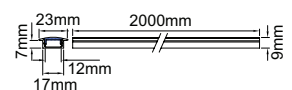

Navara Profile Bars

LED Strip Lighting

260 LED Strip Lighting

Specifications:

- Warranty: 1 Year
- 2m Length Profile Bars
- Designed for Navara LED strip apart from the IP20 5m 76W strip
- Profile Bars can be cut
- Profile Bars come with fixing clips and end caps but additional ones can be purchased

Construction:

Body – Aluminium
Diffuser – Opal
Polycarbonate

Code

Description

KSR9570	Navara 2m Slim Surface Profile Bar with Opal Diffuser
KSR9571	Navara 2m Deep Surface Profile Bar with Opal Diffuser
KSR9572	Navara 2m Slim Recessed Profile Bar with Opal Diffuser
KSR9573	Navara 2m Deep Recessed Profile Bar with Opal Diffuser

Colour Option:

Silver

Classifications:

Optional Accessories:

Code	Description
KSR9580	Navara End Cap for KSR9570
KSR9581	Navara End Cap for KSR9571
KSR9582	Navara Mounting Clip for KSR9570/71

Dimensions:

KSR9572