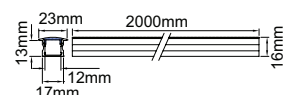

Navara Profile Bars

LED Strip Lighting

260 LED Strip Lighting

Specifications:

- Warranty: 1 Year
- 2m Length Profile Bars
- Designed for Navara LED strip apart from the IP20 5m 76W strip
- Profile Bars can be cut
- Profile Bars come with fixing clips and end caps but additional ones can be purchased

Construction:

Body – Aluminium
Diffuser – Opal
Polycarbonate

Code

Description

KSR9570	Navara 2m Slim Surface Profile Bar with Opal Diffuser
KSR9571	Navara 2m Deep Surface Profile Bar with Opal Diffuser
KSR9572	Navara 2m Slim Recessed Profile Bar with Opal Diffuser
KSR9573	Navara 2m Deep Recessed Profile Bar with Opal Diffuser

Colour Option:

Silver

Classifications:

Optional Accessories:

Code	Description
KSR9580	Navara End Cap for KSR9570
KSR9581	Navara End Cap for KSR9571
KSR9582	Navara Mounting Clip for KSR9570/71

Dimensions:

KSR9573