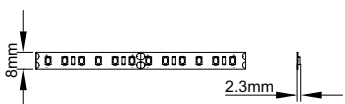

KS RIP20 7.6W Strip

KS RIP65 7.6W Strip

Made to measure....

NEW

Delivered to you in 48 hours

Our RGBW LED strip cutting service includes....

- 11.5W per metre
- IP20 or IP65 options
- Can be purchased in various lengths up to a maximum of 15 metres
- Custom tail lengths from 0.5 - 3 metres
- All 100% tested before dispatched
- Supplied complete with suitable driver
- Dimming via RF remote control - up to 30 metres