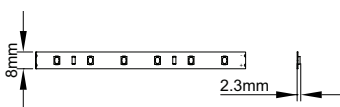

Made to measure....

NEW

Delivered to you in 48 hours

Our single colour LED strip cutting service includes....

- A choice of 3000K or 4000K
- IP20 or IP65 options
- Can be purchased in various lengths up to a maximum of 25 metres
- Custom tail lengths from 0.5 - 3 metres
- All 100% tested before dispatched
- Suitable for use in our new Profile Bars (see pages 260-61)
- Available with dimmable or non-dimmable drivers
- Remote dimming option available - up to 30 metres

3.8W Per Metre

Specifications:

- Warranty: 3 Years
- 24V Constant Voltage
- 3.8W 3000K or 4000K per metre
- 3000K - 25.94 Lumens per 100mm (259.4 lumens per metre)
- 4000K - 30.56 Lumens per 100mm (305.6 lumens per metre)
- Can be ordered in 100mm intervals
- 3m Self adhesive backing

Construction:

Coating – Silicone
(IP65 only)

Code

Description

KS RIP203.8WWWBESPOKE	3.8W 3000K LED IP20 24V Strip
KS RIP203.8WNWBESPOKE	3.8W 4000K LED IP20 24V Strip
KS RIP653.8WWWBESPOKE	3.8W 3000K LED IP65 24V Strip
KS RIP653.8WNWBESPOKE	3.8W 4000K LED IP65 24V Strip

KS RIP20 3.8W Strip