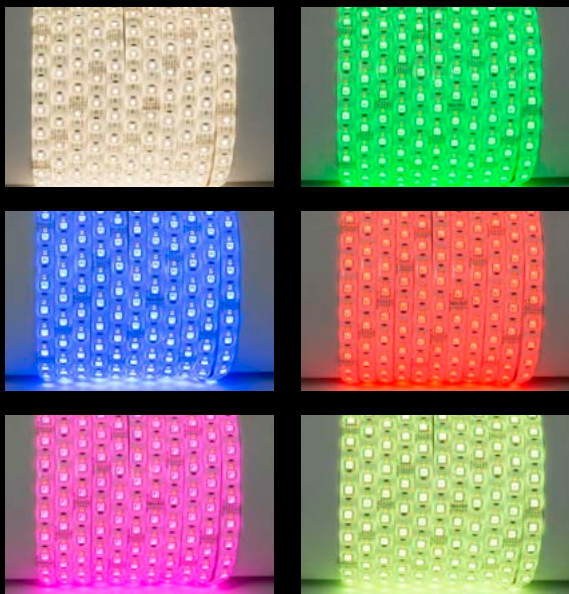

Classifications:

Dimensions:

KSR9564

KSR9566

KSR9554-55

NEW

Navara 5M 24V RGBWW LED Strip

LED Strip Lighting