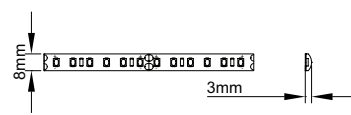

KSR9552-53