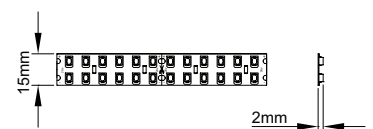

Classifications:

Dimensions:

KSR9564

KSR9566

KSR9554-55

NEW

Navara 5M 24V RGBWW LED Strip

LED Strip Lighting