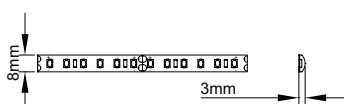

KS RIP20 7.6W Strip

KS RIP65 7.6W Strip

Made to measure....

NEW

Delivered to you in 48 hours

Our RGBW LED strip cutting service includes....

- 11.5W per metre
- IP20 or IP65 options
- Can be purchased in various lengths up to a maximum of 15 metres
- Custom tail lengths from 0.5 - 3 metres
- All 100% tested before dispatched
- Supplied complete with suitable driver
- Dimming via RF remote control - up to 30 metres