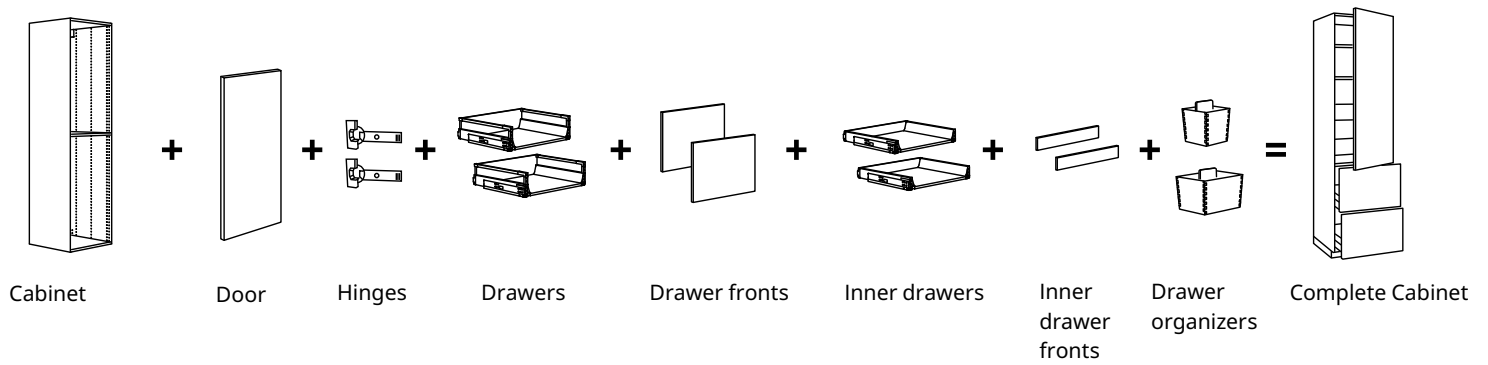

HIGH CABINET WITH DRAWERS, INNER DRAWERS AND SHELVES