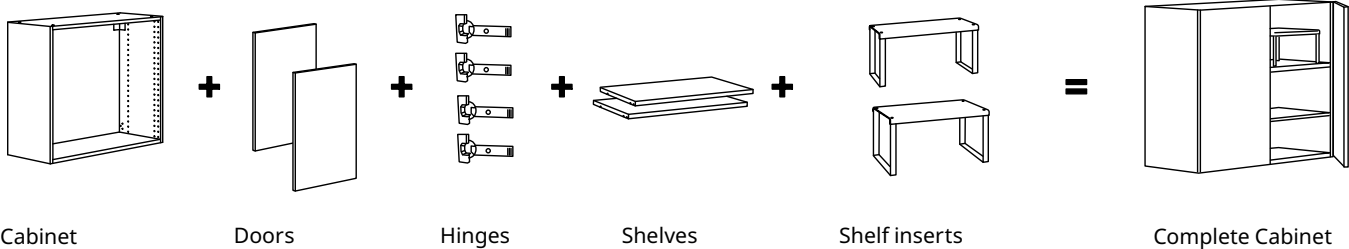

WALL CABINET WITH SHELF