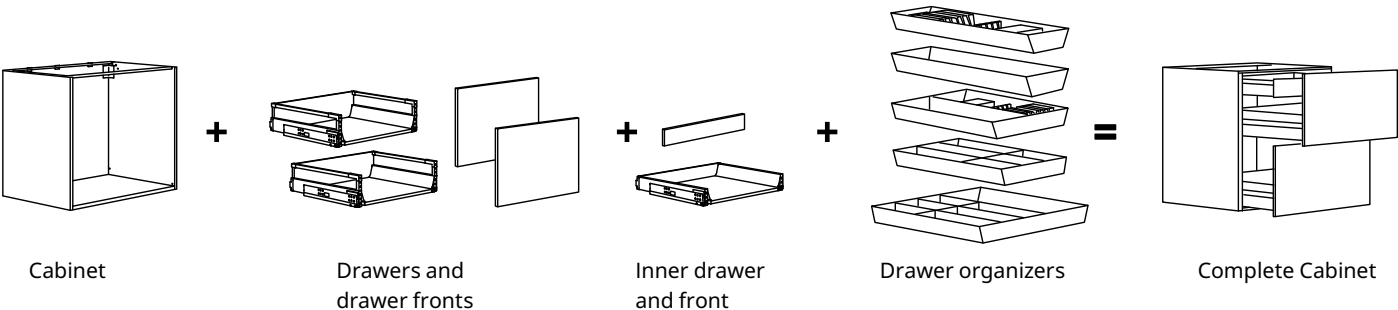

HOW TO COMBINE YOUR OWN CABINET SOLUTION

The flexibility of the SEKTION kitchen system allows you to build your very own personalized kitchen. When combining it yourself, you can get just the size and functionality that you want. Here are some solutions that you can use as inspiration when creating your own personal combinations. (If you prefer pre-defined kitchen cabinets we can offer you that as well. You'll find some on page 20, and even more in the IKEA Home Planner on IKEA-USA.com/homeplanner)

BASE CABINET WITH DRAWERS AND INNER DRAWER