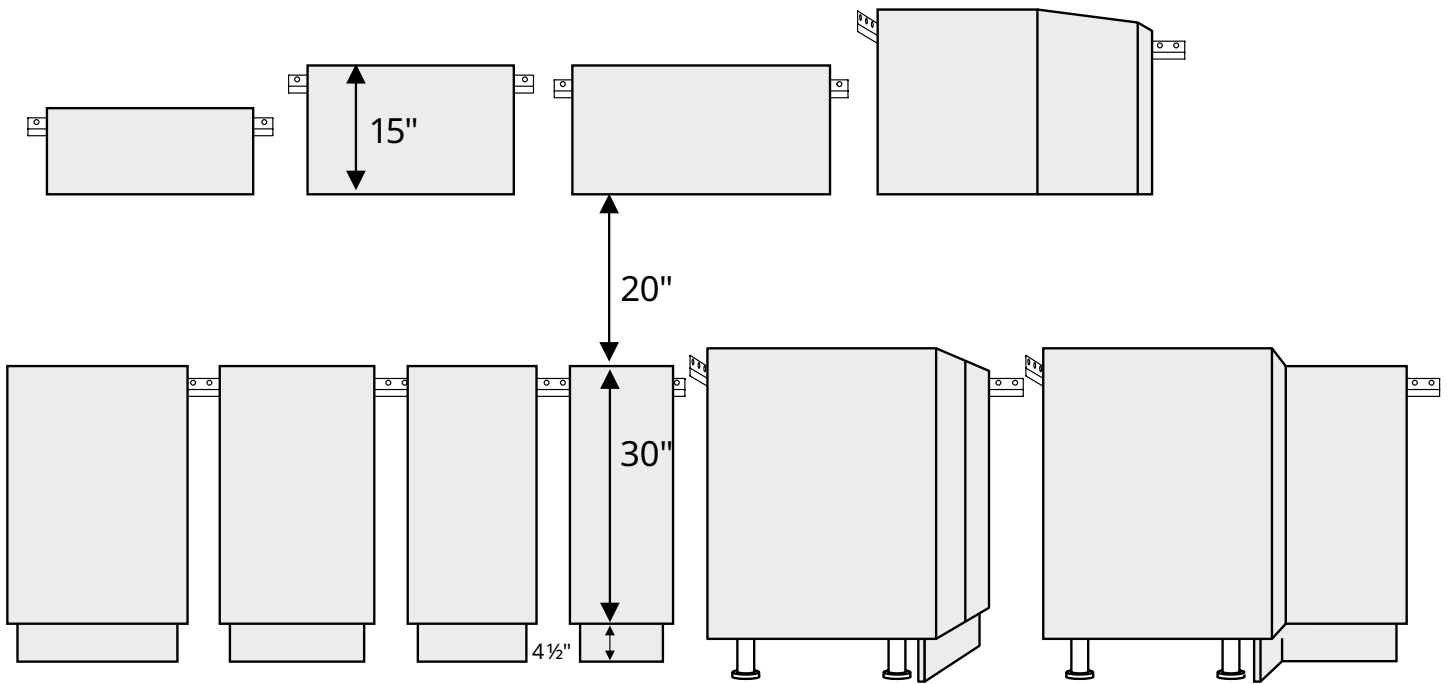

Base cabinet Height 30"
Depth 24¾" or 15¾" including door.
Work height 36" including 4½" toekick/legs and 1½" countertop.
Price includes frame, door/drawer fronts, hinges, drawers and shelves where shown.
Drawer dampers are included in all MAXIMERA drawers. Legs, toekick and knobs/handles sold separately.

Wall cabinet Depth 15¾" including door. Price includes frame, door/drawer fronts, hinges, drawers and shelves where shown.
Drawer dampers are included in all MAXIMERA drawers. Knobs/handles sold separately.

High cabinet Depth 24¾" or 15¾" including door. Price includes frame, door/drawer fronts, hinges, drawers and shelves where shown. Drawer dampers are included in all MAXIMERA drawers. Legs, toekick and knobs/handles sold separately.

Top cabinet Depth 24¾" including door. Price includes frame, door, hinges and shelves where shown. Knobs/handles are sold separately. Top cabinets for fridges/freezers are ventilated.

"
Wall cabinet
available in
15×14¾×15"
18×14¾×15"
24×14¾×15"
30×14¾×15"
36×14¾×15"

Top cabinet
available in
Fridge/freezer 30×24×15"
Fridge/freezer 30×24×20"
Fridge/freezer 36×24×10"
Fridge/freezer 36×24×15"
Fridge/freezer 36×24×20"

Corner wall cabinet
available in
26×26×20"
26×26×30"
26×26×40"

Base cabinet
available in
21×14¾×30"
21×24×30"

Base cabinet
available in
18×14¾×30"
18×24×30"

Base cabinet
available in
15×14¾×30"
15×24×30"

Base cabinet
available in
12×14¾×30"
12×24×30"

Corner base cabinet
available in
47×26×30"

Corner base cabinet
available in
38×38×30"