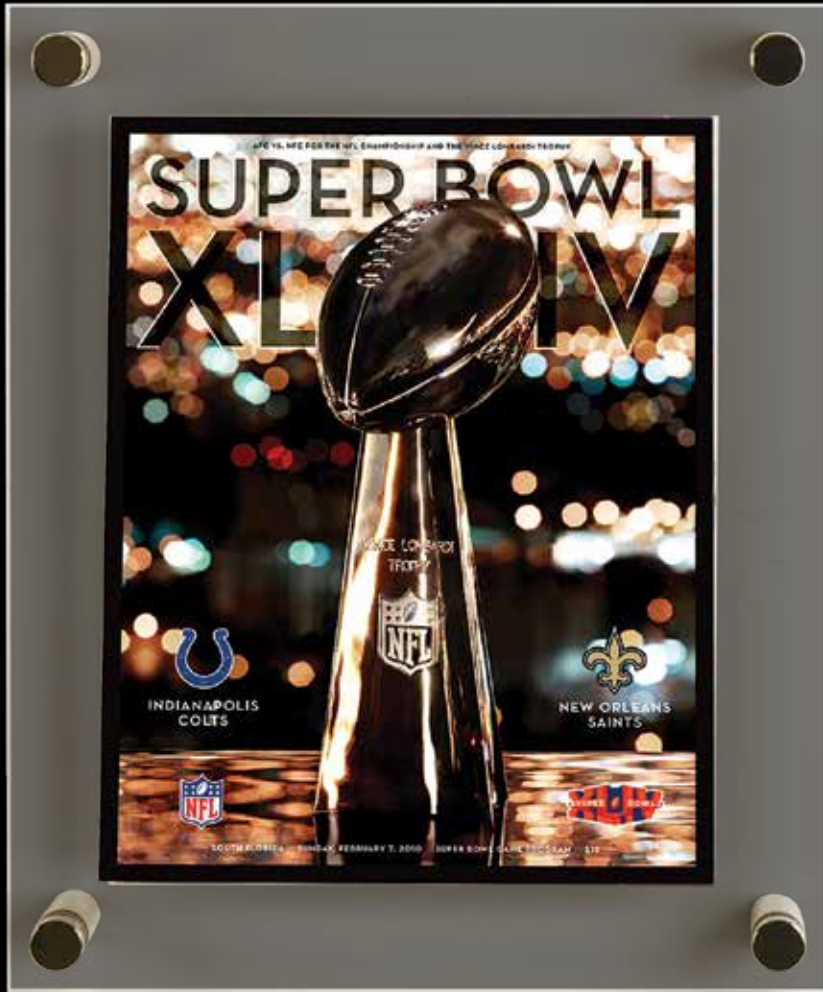

Gemini

Custom Laser Engraved
Nameplates

Custom Engraved Maple Veneer Wood Plaque

Laser Engraved Acrylic

Sandwich Frames

Currency Frame
Allows Viewing from Both Sides

Sandwich Frames

3/8" Clear Acrylic Mat with Standoff Hardware