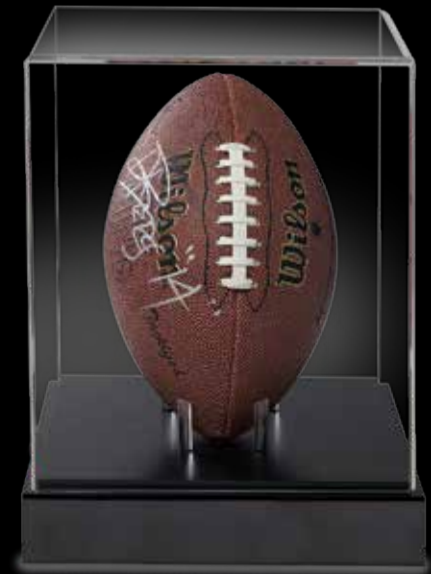

BLK11 Vertical Football Case