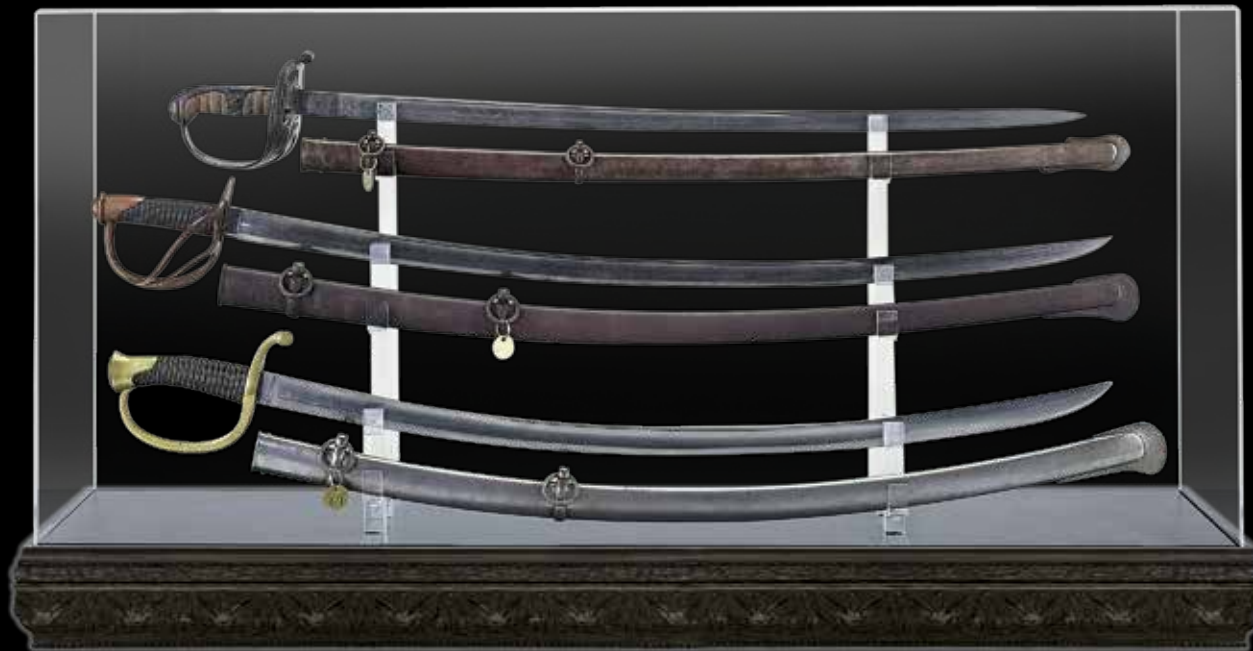

Lam-Whit Display Case

G-3813 Display Case with
Custom Acrylic Mounts

Display Cases

Pennant Frame

Pennant Frame featuring G-2925

Cereal Box Display Case with 1100 Acrylic Base

Baseball Bat Display Case with G-7551

BLK20 Case

G7201 Case

G-4619 Display Case with Custom Sword Mounts

Display Cases

G-7553 display case

6 sided acrylic case

G-7704 Base

G-7203 Display Case