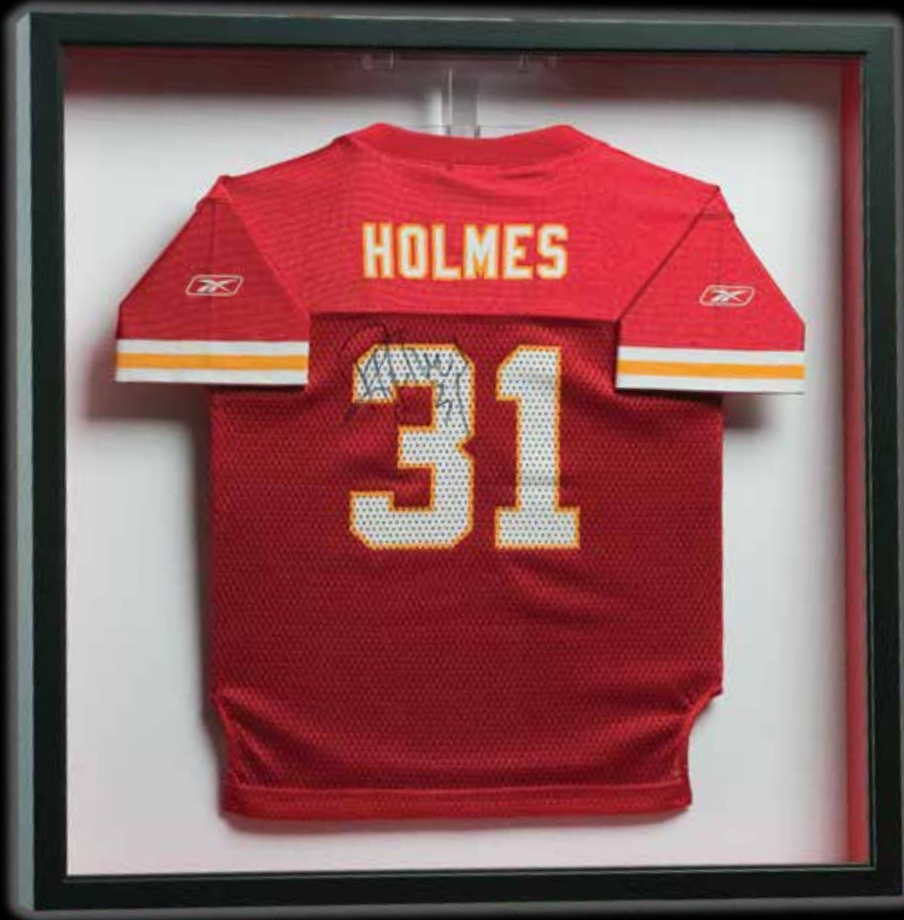

Flanged Lip Acrylic Case

Jersey Cases

Acrylic Jersey Boxes Allow Viewing from Both Sides and hangs from top.

EZ Jersey Case

Wall Frames

EZ Jersey Cases

EZ Jersey Case G-7502 with Red Inserts

Jersey Case with Yellow Back