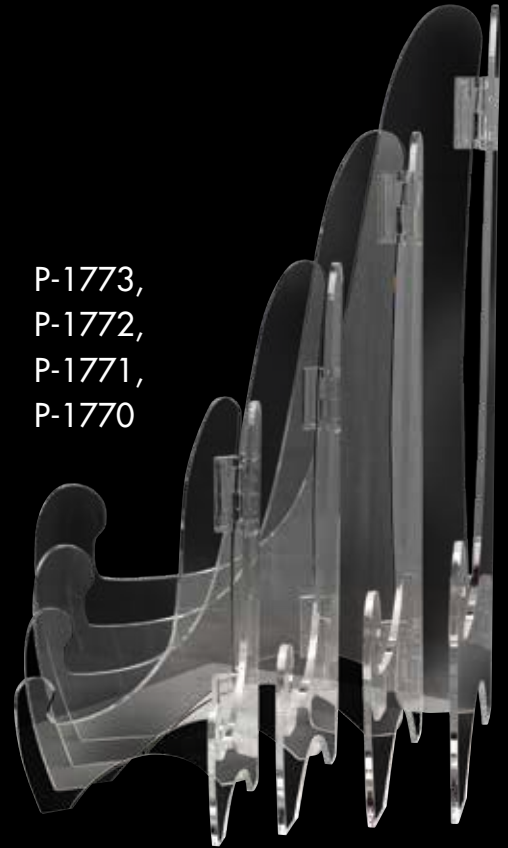

Gemini

Custom Laser Engraved
Nameplates

Custom Engraved Maple Veneer Wood Plaque

Laser Engraved Acrylic

Sandwich Frames

Currency Frame
Allows Viewing from Both Sides

Sandwich Frames

3/8" Clear Acrylic Mat with Standoff Hardware

White Acrylic Mat

Stur "D" Easels available in Clear and Black

P-1856 Clear Ring Column

P-1857 Frosted Ring Column

P-1858 Ring Holder

P-1773,
P-1772,
P-1771,
P-1770

Hinged Easels

P-1859

P-1797

Acrylic Accessories

We make custom brackets

P-1778

Horizontal Trumpet

Horizontal Guitar

Vertical Violin

Business Cards