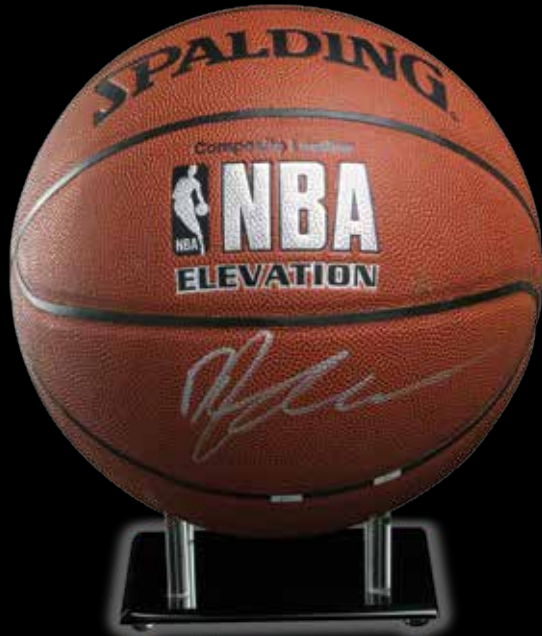

Wine Bottle

Hockey Puck

GEMINI

Acrylic Accessories

Sports Mounts and Holders

P-1863

P-1802

P-1862