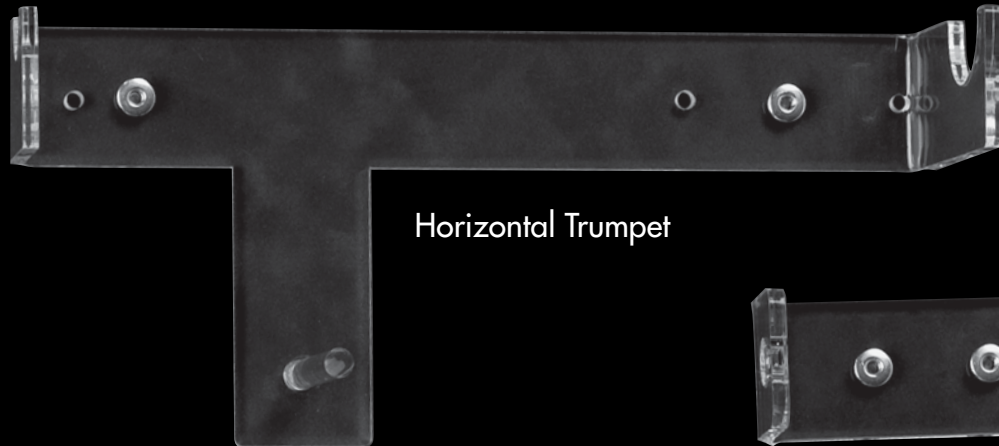

Horizontal Guitar

Horizontal Trumpet