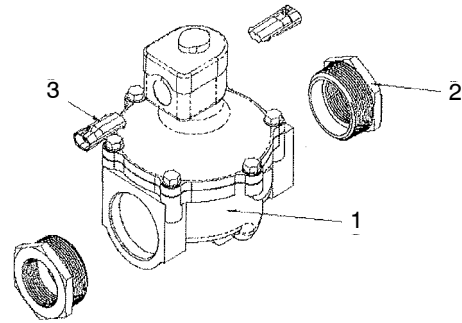

1-9: Fuel Shutoff Valve

- 4 Terminal
- 5 Seal
- 6 Connector
- 7 Eyelet

6705_1-9

Item	Part No.	Description	Qty.
1	GM72294	Valve, lock-off 2 in.	1
2	GM72296	Bushing, reducer 2 in. x 1 1/4 in.	2
3	GM72299	Connector, fuel lockoff mp 2 pin	2
4	GM72297	Terminal, Metripak male conn.	4
5	GM72298	Seal, connector 16 ga wire	4
6	GM72300	Lock, fuel lock off connector	2
7	GM72301	Eyelet M8	1