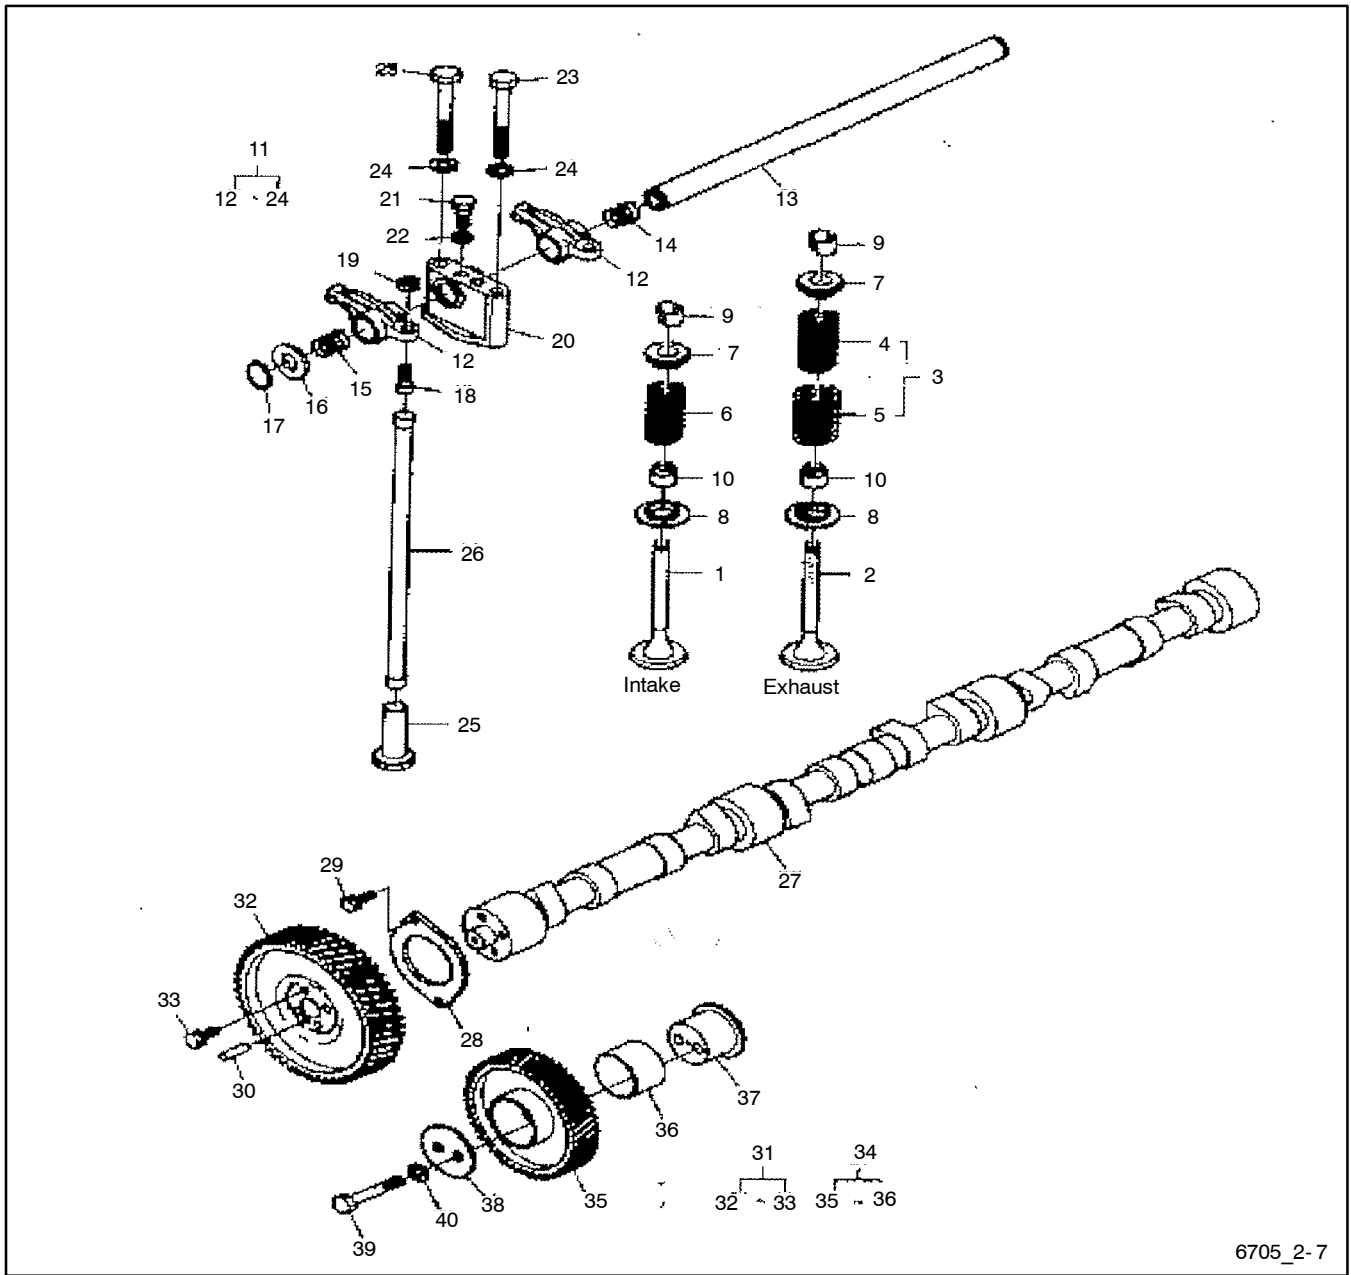

2-7: Timing System

6705_2-7

2-7: Timing System

Item	Part No.	Description	Qty.	Item	Part No.	Description	Qty.
1	*	Intake valve	6	21	GM71983	Bolt	3
2	*	Valve	6	22	GM72038	Washer	3
3	*	Valve spring assy	6	23	GM71979	Bolt	6
4	*	Valve spring (outer)	1	24	GM72044	Spring washer	6
5	*	Valve spring (inner)	1	25	GM72134	Valve tappet	12
6	*	Valve spring (outer)	6	26	GM72135	Push rod	12
7	*	Valve spring retainer	12	27	GM72136	Cam shaft	1
8	*	Valve spring seat	12	28	GM72274	Flange	1
9	*	Valve cotter	24	29	GM72217	Bolt assy	2
10	*	Valve stem seal	12	30	GM72051	Pin	1
11	*	Rocker arm & shaft assy	2	31	GM72138	Camshaft drive assy	1
12	*	Rocker arm assy	6	32	GM72139	Cam shaft gear	1
13	*	Rocker arm shaft assy	1	33	GM72002	Bolt assy	4
14	*	Compressor spring	2	34	GM72141	Idle gear assy	1
15	*	Compressor spring (outer)	2	35	GM72140	Idle gear	1
16	*	Rocker arm washer	2	36	GM72143	Idle gear bush	1
17	*	Snap ring	2	37	GM72142	Idle gear pin	1
18	*	Adjust screw	6	38	GM72247	Thrust washer	1
19	*	Hex nut	6	39	GM71982	Hex bolt	2
20	*	Rocker arm bracket	3	40	GM72044	Spring washer	2

* Serviceable items without part numbers are available by recording the serial number and contacting your supplier of Kohler Co. parts.