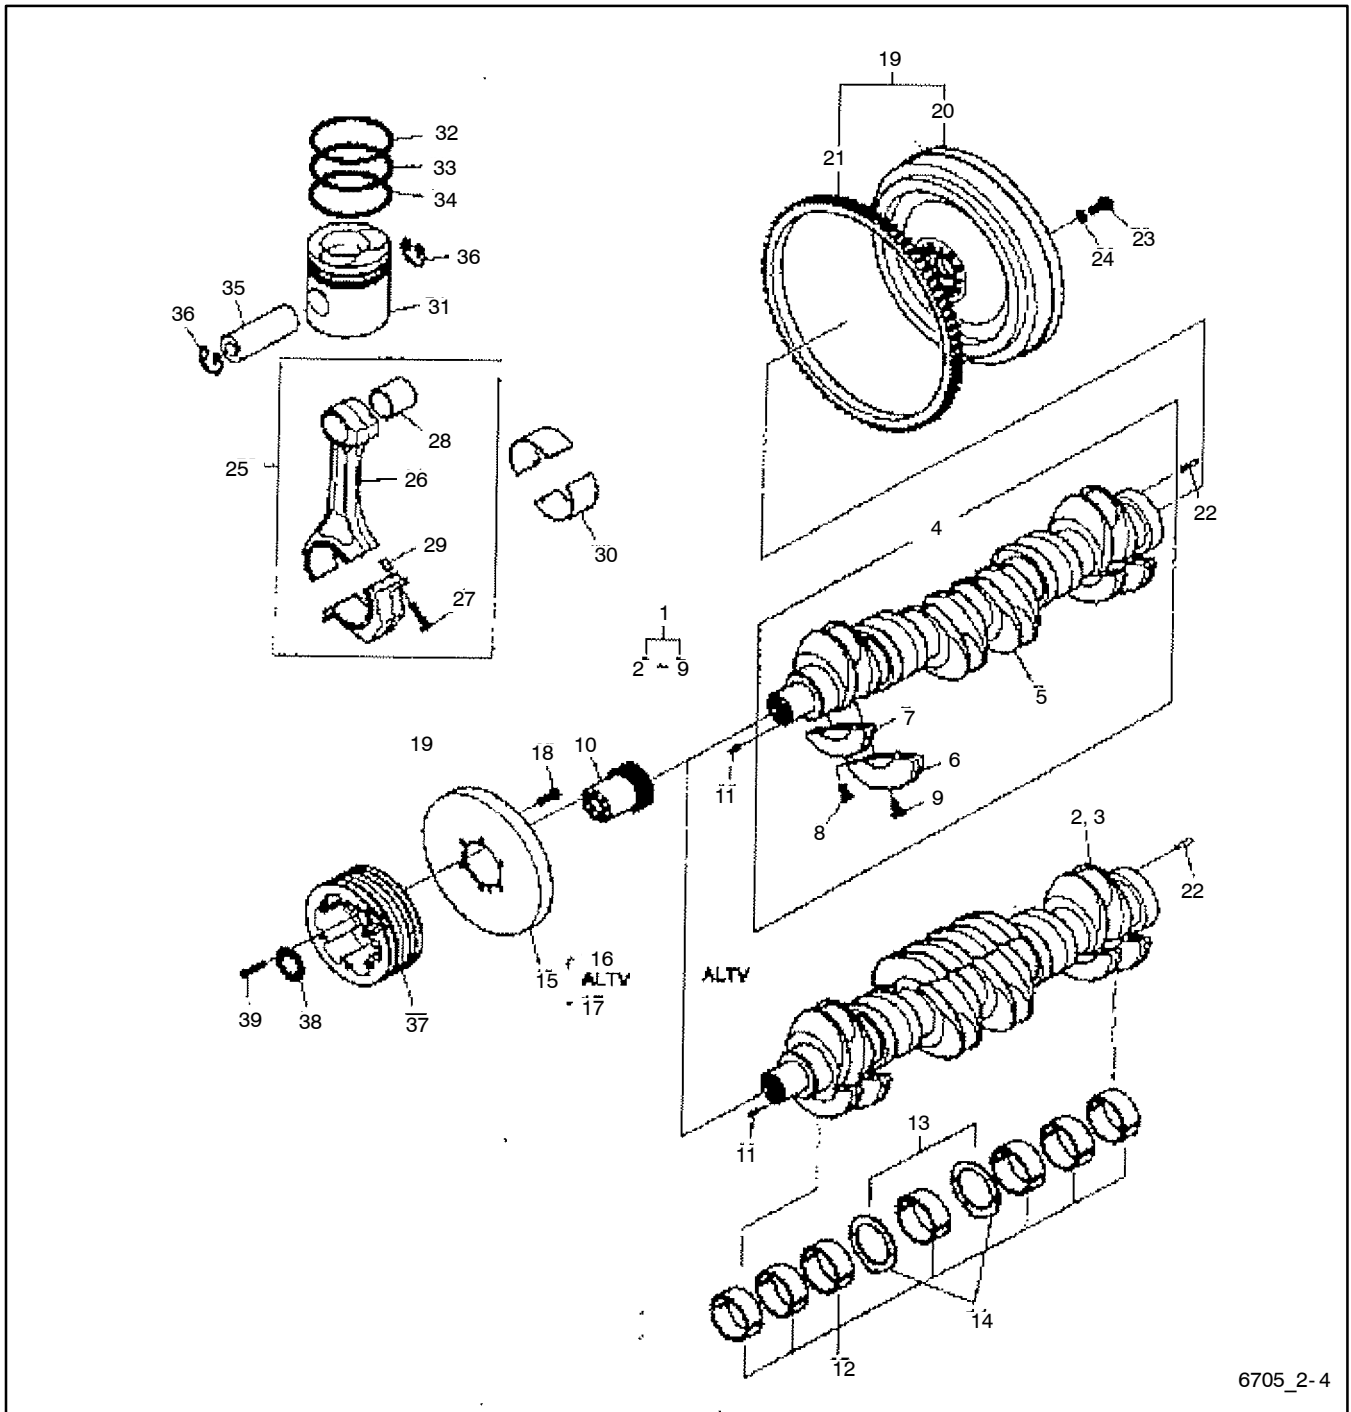

2-4: Driving System

6705_2-4

2-4: Driving System

Item	Part No.	Description	Qty.	Item	Part No.	Description	Qty.
1	*	Crank shaft assy	1	21	GM72109	Ring gear	1
2	*	Crank shaft	1	22	GM72050	Pin	1
3	*	Crankshaft	1	23	GM71986	Hex bolt	8
4	*	Crank shaft assy	1	24	GM72046	Spring washer	8
5	*	Crank shaft	1	25	GM72111	Connecting rod	6
6	*	Counter weight	4	26	GM72110	Connecting rod	1
7	*	Counter weight	4	27	GM72219	Connecting rod nut	2
8	*	Crankshaft bolt	8	28	GM72112	Connecting rod bush	1
9	*	Crankshaft bolt	8	29	GM72251	Dowel pin	2
10	*	Crankshaft gear	1	30	GM72113	Connecting rod bearing assy	6
11	*	Pin	1	31	GM72114	Piston	6
12	*	Main bearing	7	32	GM72117	Top ring	6
13	*	Thrust washer (upper)	2	33	GM72116	Piston ring	6
14	*	Thrust washer (lower)	2	34	GM72118	Piston ring	6
15	*	Damper	1	35	GM72115	Piston pin	6
16	*	Damper	1	36	GM72054	Snap ring	12
17	*	Damper	1	37	GM72119	V-belt pulley	1
18	*	Bolt	6	38	GM72244	Washer	1
19	*	Flywheel assy	1	39	GM72224	Bolt	8
20	*	Flywheel	1				

* Serviceable items without part numbers are available by recording the serial number and contacting your supplier of Kohler Co. parts.