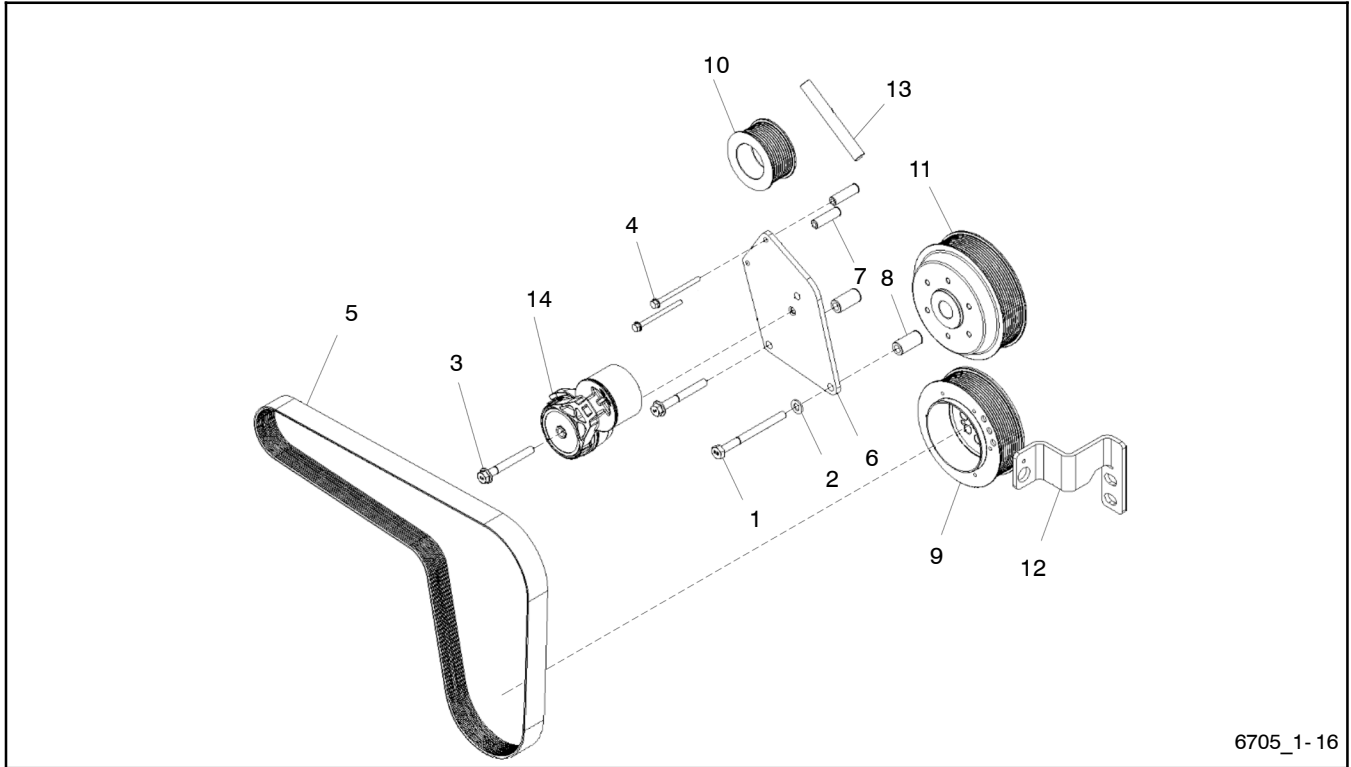

1- 16: Serpentine Drive (Retro Fit Kit)

Converts the earlier V-Belt system to serpentine belt system.

6705_1-16

Item	Part No.	Description	Qty.
1	GM107264	Complete Kit	1
1	GM23740	Bolt	1
2	GM72317	Washer, Flat	1
3	GM107220	Bolt, Flange	2
4	GM107221	Bolt, Flange	2
5	GM107234	Belt, Drive	1
6	GM107239	Mount, Tensioner	1
7	GM107240	Spacer, Tensioner Mount	2
8	GM107241	Spacer, Tensioner Mount	2
9	GM107242	Pulley, Crank	1
10	GM107243	Pulley, Alternator	1
11	GM107265	Pulley, Fan	1
12	GM107244	Bracket, Crank Sensor	1
13	GM107245	Sleeve, Alternator Spacer	1
14	GM107246	Tensioner, Pulley	1