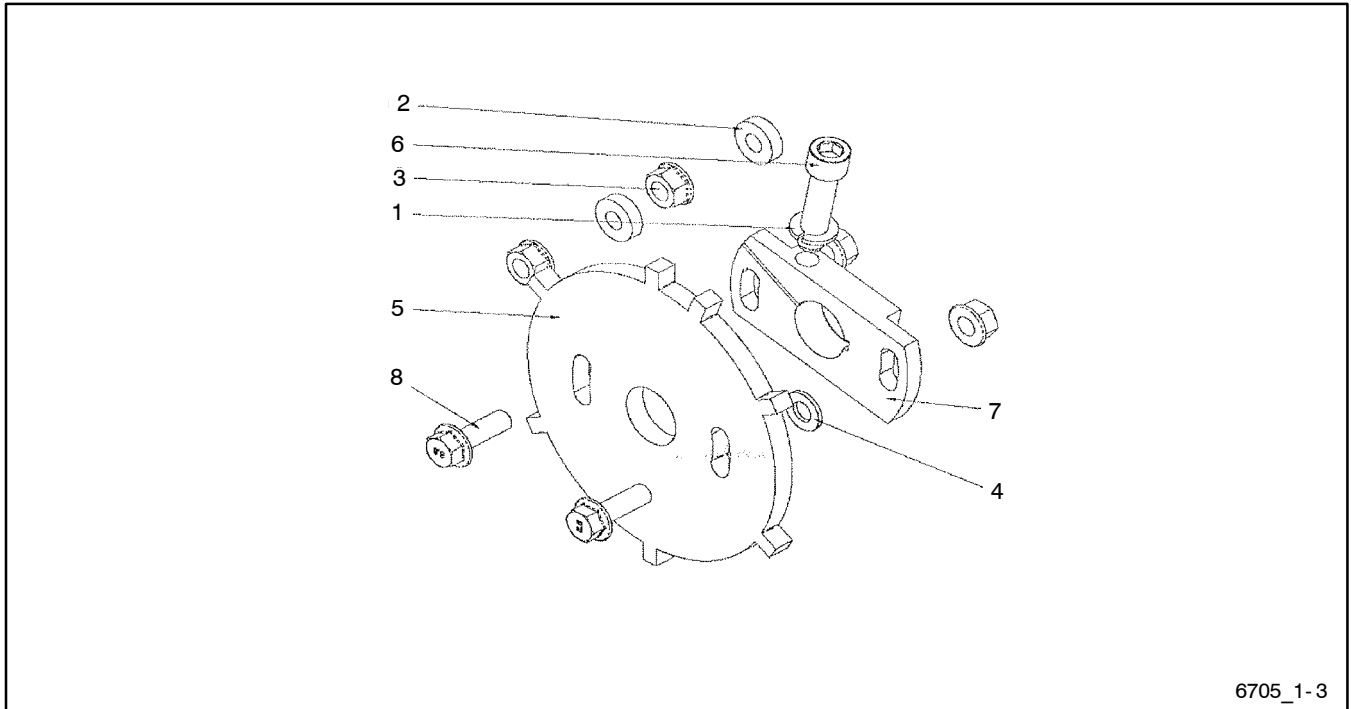

1-3: Cam Wheel Sensor

6705_1-3

Item	Part No.	Description	Qty.
1	GM72282	Washer, lock M12	1
2	GM16225	Washer, flat 3/8" (hardened)	2
3	GM23739	Nut, M10 x 1.5	4
4	GM72317	Washer, flat M10	2
5	GM72332	Wheel, cam inline series	1
6	GM72378	Bolt, M12-1.75 x 50 schs	1
7	GM72380	Drive adaptor	1
8	GM72382	Bolt	2