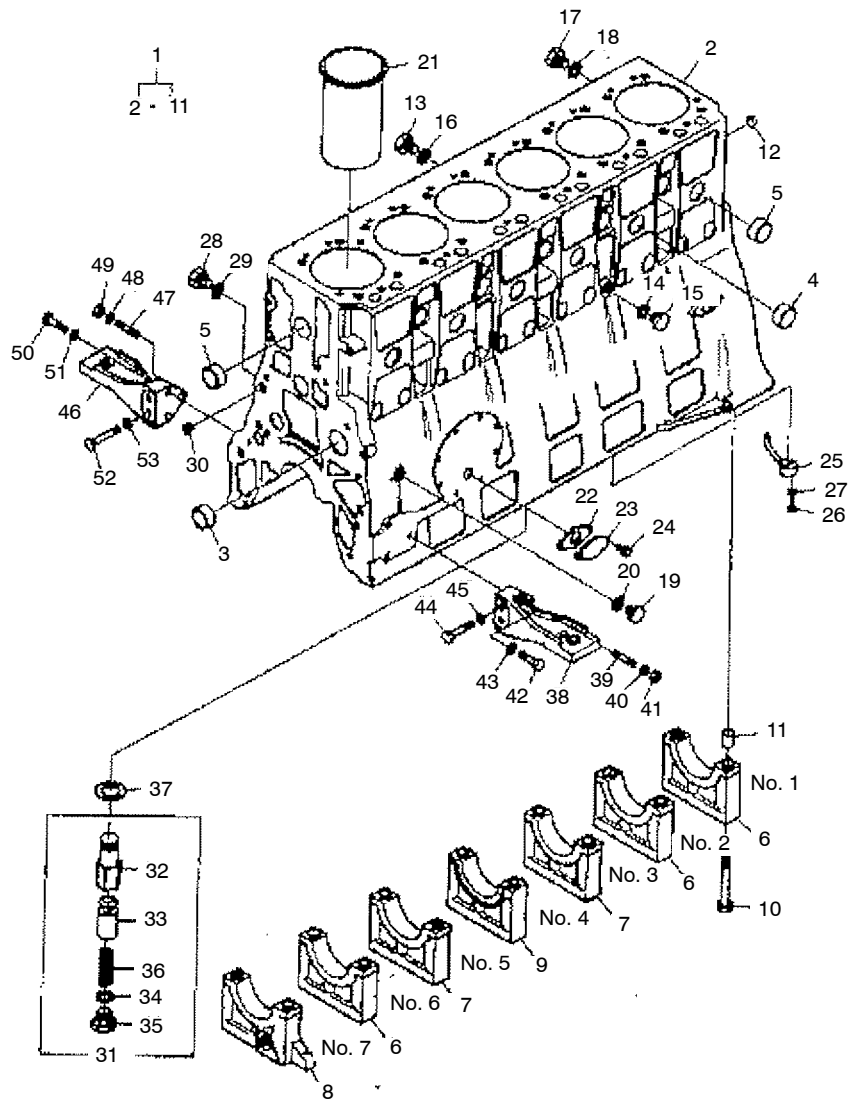

2-1: Cylinder Block

6705_2-1

2-1: Cylinder Block

Item	Part No.	Description	Qty.	Item	Part No.	Description	Qty.
1	GM72089	Cylinder block assy (includes items 2-11)	1	27	GM72041	Spring washer	12
2	GM72088	Cylinder block	1	28	GM72028	Plug screw	1
3	GM72137	Camshaft bush	4	29	GM72066	Seal ring	1
4	GM72231	Core plug	6	30	GM72101	Oil spray nozzle	1
5	GM72253	Core plug	15	31	GM72154	Relief valve assy	1
6	GM72093	Bearing cap #1	3	32	GM72155	Relief valve housing	1
7	GM72091	Bearing cap #3	2	33	GM72157	Relief valve plunger	1
8	GM72090	Bearing cap #7	1	34	GM72246	Washer	1
9	GM72092	Bearing cap #4	1	35	GM72235	Plug screw	1
10	GM72220	Bearing cap bolt	14	36	GM72272	Spring	1
11	GM72256	Locating ring	14	37	GM72065	Seal ring	1
12	GM72254	Core plug	1	38	GM72086	Engine mounting	1
13	GM72241	Plug screw	1	39	GM72225	Stub bolt	1
14	GM72068	Seal ring	1	40	GM72046	Spring washer	1
15	GM72240	Plug screw	1	41	GM72037	Hex nut	1
16	GM72071	Seal ring	1	42	GM71987	Hex bolt	2
17	GM72029	Plug screw	1	43	GM72046	Spring washer	2
18	GM72064	Seal ring	1	44	GM71988	Hex bolt	2
19	GM72239	Plug screw	1	45	GM72046	Spring washer	2
20	GM72069	Seal ring	1	46	GM72085	Engine mounting	1
21	GM72094	Cylinder liner	6	47	GM72225	Stub bolt	1
22	GM72266	Gasket	1	48	GM72046	Spring washer	1
23	GM72255	Blind cover	1	49	GM72037	Hex nut	1
24	GM72006	Bolt assy	2	50	GM71987	Hex bolt	2
25	GM72102	Oil spray nozzle	6	51	GM72046	Spring washer	2
26	GM72215	Hex bolt	12	52	GM71989	Hex bolt	2
				53	GM72046	Spring washer	2