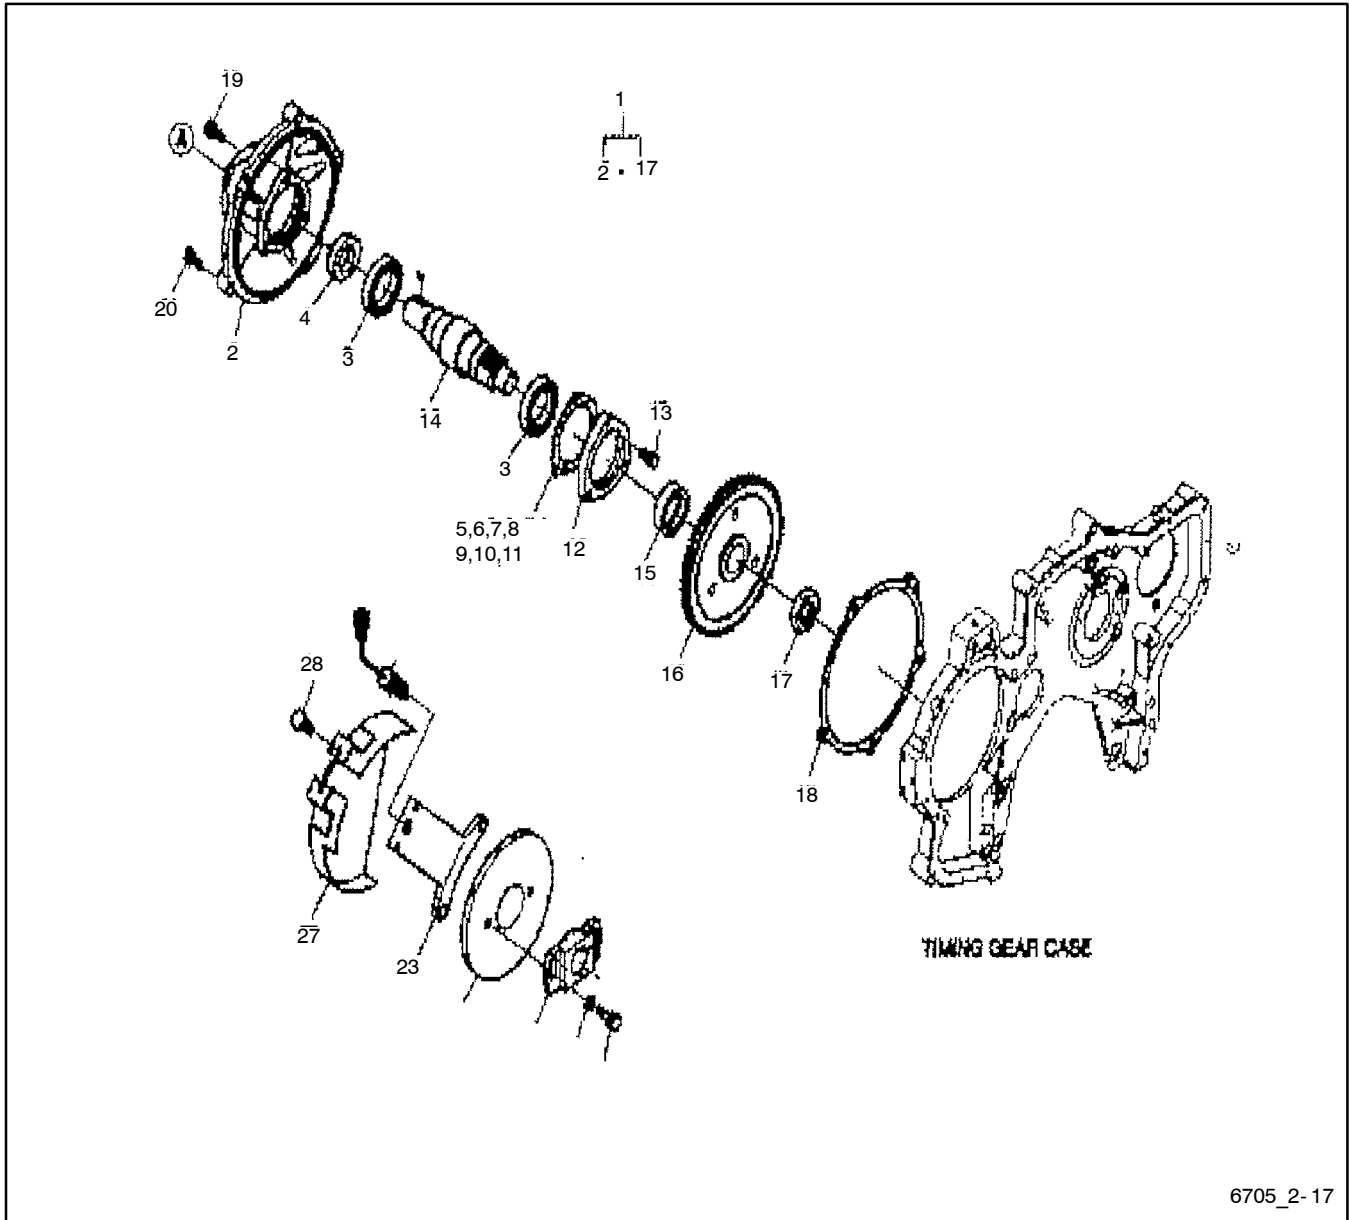

2- 17: Injection Pump Drive Gear

6705_2- 17

Item	Part No.	Description	Qty.	Item	Part No.	Description	Qty.
1	*	Injection pump drive assy	1	13	*	Bolt assy	3
2	*	Injection pump drive housing	1	14	*	Injection pump drive shaft	1
3	*	Taper roller bearing	2	15	*	Spacer	1
4	*	Oil seal	1	16	*	Injection pump drive gear	1
5	*	Injection pump spacer	1	17	*	Lock nut	1
6	*	Shim 0.2mm	1	18	*	Gasket	1
7	*	Shim 0.15mm	1	19	*	Bolt	1
8	*	Shim 0.1mm	1	20	*	Bolt	2
9	*	Injection pump spacer	1	23	*	Bracket	1
10	*	Injection pump spacer	1	27	*	Tachometer cover	1
11	*	Injection pump spacer	1	28	*	Hex bolt	2
12	*	Injection pump drive cover	1				

* Serviceable items without part numbers are available by recording the serial number and contacting your supplier of Kohler Co. parts.