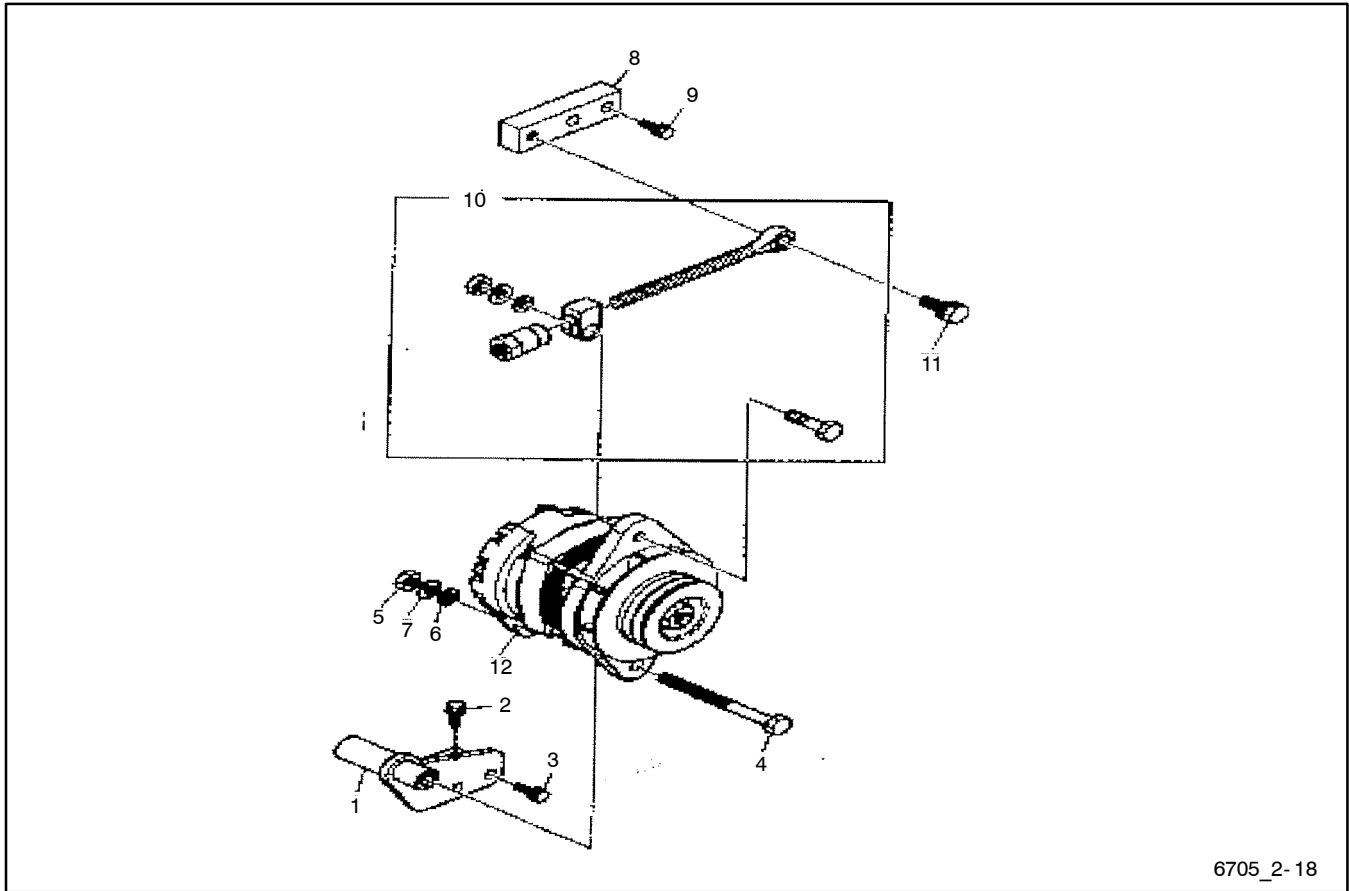

2-18: Alternator

6705_2-18

Item	Part No.	Description	Qty.	Item	Part No.	Description	Qty.
1	GM72205	Alternator mounting bracket	1	7	GM72040	Plain washer	1
2	GM71997	Bolt assy	1	8	GM72206	Support bracket	1
3	GM72016	Bolt assy	2	9	GM71997	Bolt assy	2
4	GM71985	Hex bolt	1	10	GM72207	Eye bolt assy	1
5	GM72036	Hex nut	1	11	GM72017	Bolt assy	1
6	GM72047	Spring washer	1	12	GM72208	Alternator	1