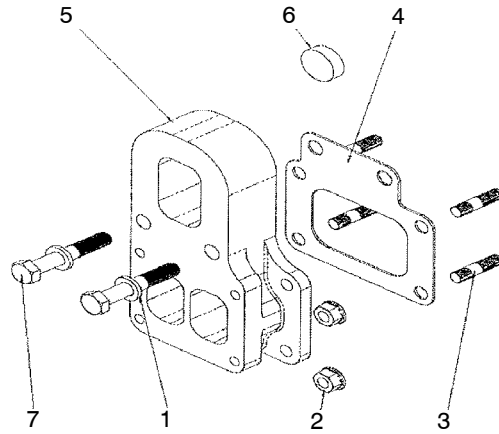

1- 18: Exhaust

6705_1-18

Item	Part No.	Description	Qty.
1	GM72285	Washer, flat M12 hardened	2
2	GM23739	Nut, M10 x 1.5	4
3	GM72315	Stud, M10-1.50 x 40, grade 8.8	4
4	GM72353	Gasket, ex-turbo adapter	1
5	GM72354	Adapter, manifold to turbo	1
6	GM72362	Plug, exhaust manifold	1
7	GM72374	Bolt, M12-1.5 x 70mm hex head zinc 12.9	2