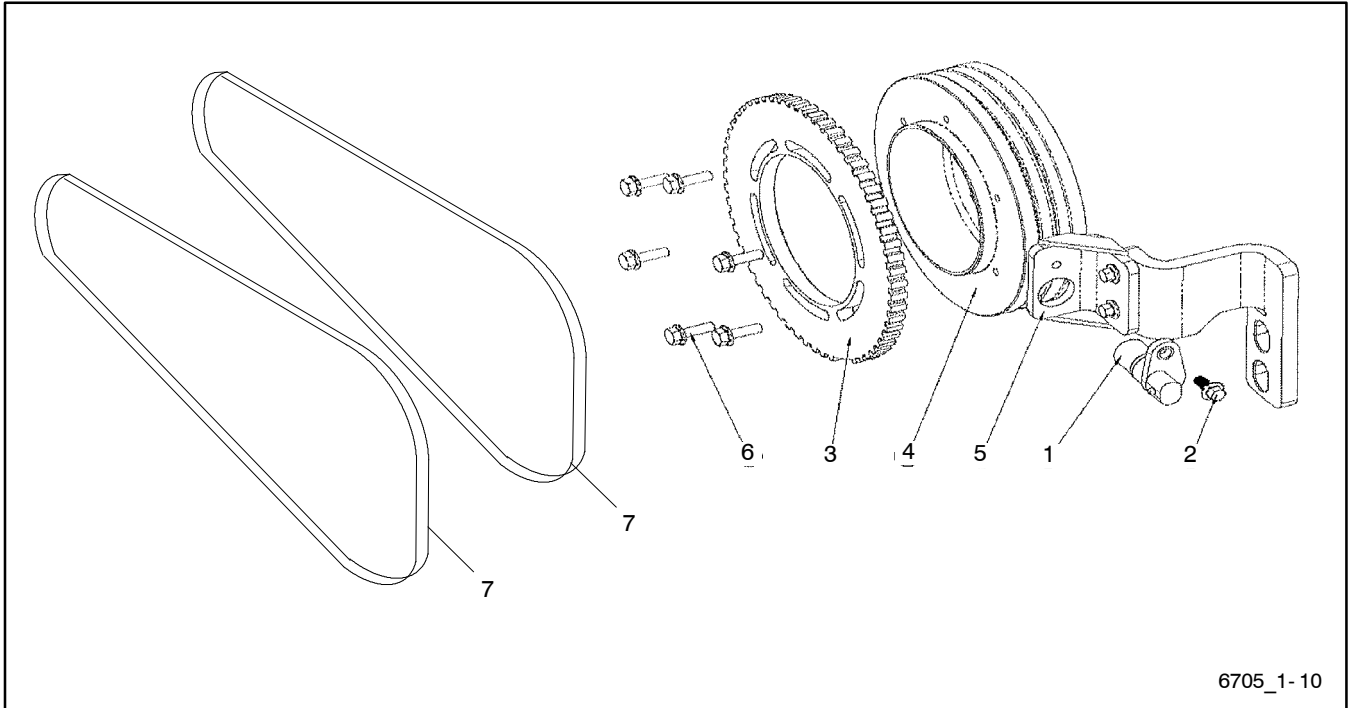

1-10: Front Drive

Earlier V-Belt System. See 1-16 Serpentine Drive Front End Drive Retrofit Kit.

6705_1-10

Item	Part No.	Description	Qty.
1	GM72291	Sensor, speed, timing whl	1
2	GM72319	Bolt, M6-1.0 x 15 flange head	1
3	GM72331	Crank wheel	1
4	GM72351	Pulley, crankshaft	1
5	GM72352	Bracket, crank sensor mount	1
6	GM72327	Bolt, M6-1.0 x 20 flange head	6
7	GM92038	Belt	2