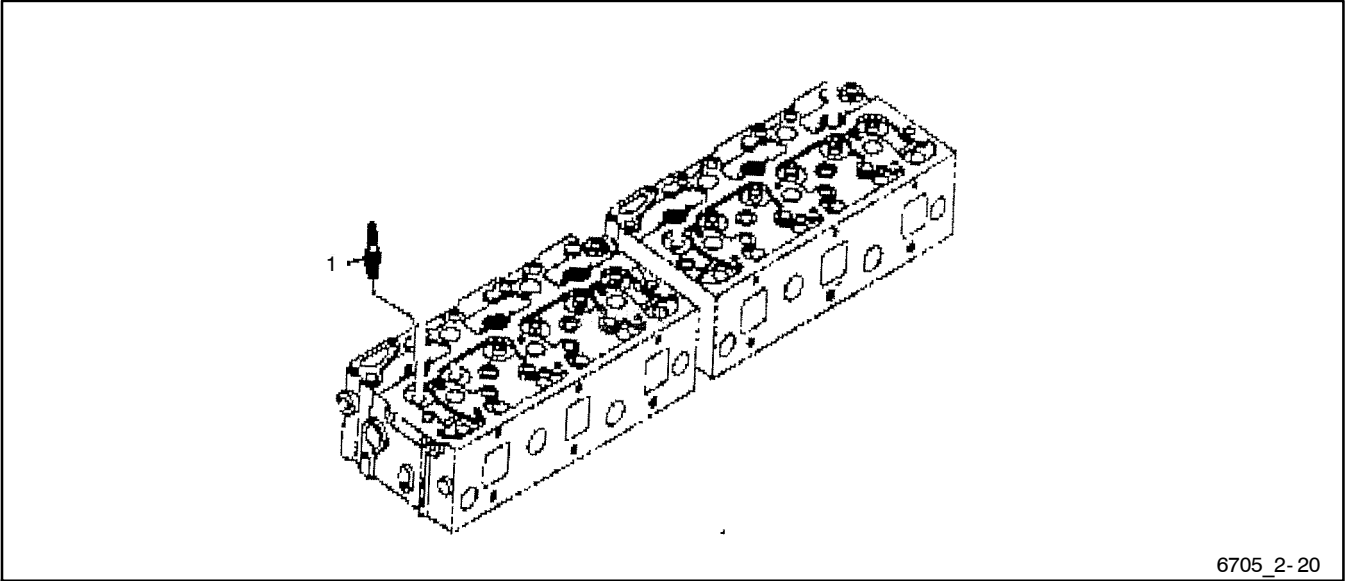

2- 20: Spark Plug

6705_2- 20

Item	Part No.	Description	Qty.
1	GM72204	Spark plug	6