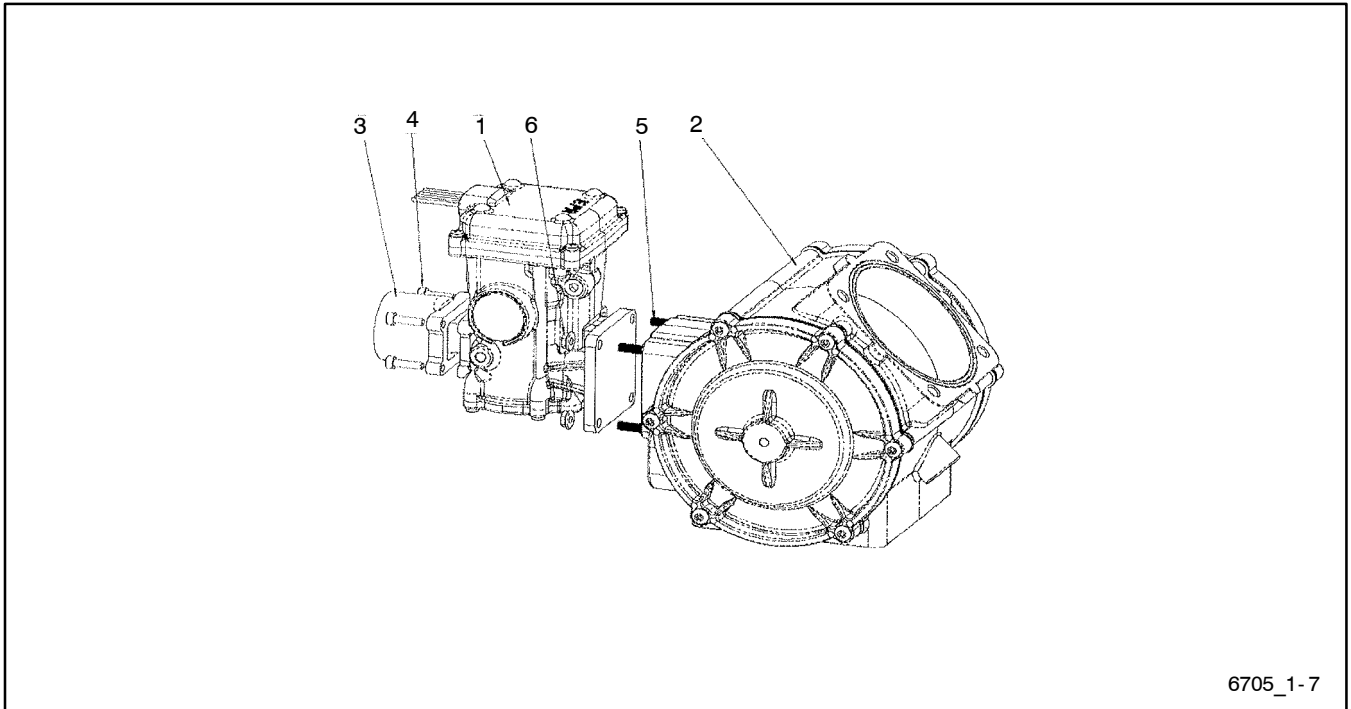

1-7: E480 EPR

6705_1-7

Item	Part No.	Description	Qty.
1	GM69493	EPR assembly	1
2	GM69497	Mixer	1
3	GM69509	Adapter, EPR, 1 1/4 NPT	1
4	GM69524	Bolt, M4 x .70 x 16 sht hd	4
5	GM72323	Stud, M5-.80 x 25	4
6	GM72324	Nut, M5-.80 flange	4