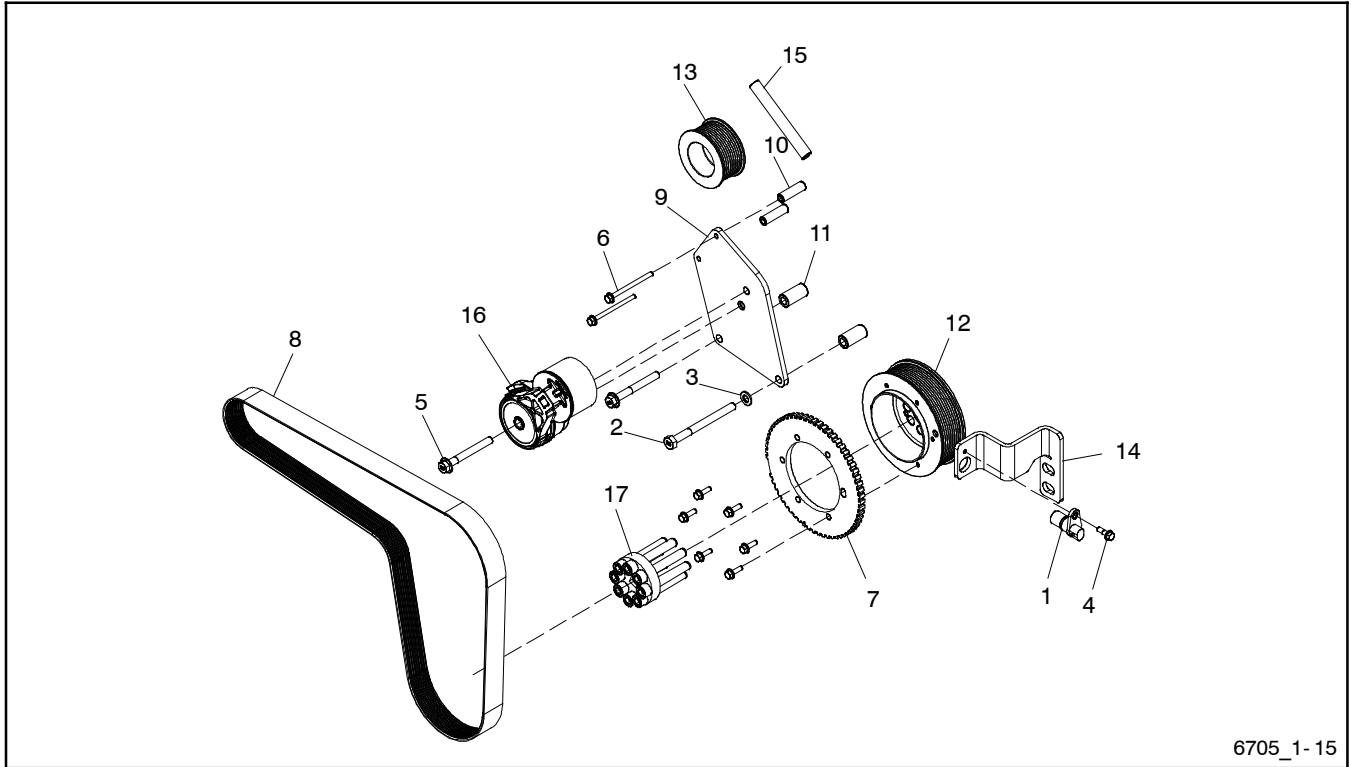

1- 15: Serpentine Drive

Later serpentine belt system.

6705_1-15

Item	Part No.	Description	Qty.
1	GM107212	Speed Sensor	1
2	GM23740	Bolt	1
3	GM72317	Washer	1
4	GM72327	Bolt	7
5	GM107220	Bolt	2
6	GM107221	Bolt	2
7	GM107224	Timing Wheel	1
8	GM107234	Belt	1
9	GM107239	Tensioner Mount	1
10	GM107240	Spacer	2
11	GM107241	Spacer	2
12	GM107242	Crank Pulley	1
13	GM107243	Alternator Pulley	1
14	GM107244	Bracket	1
15	GM107245	Sleeve	1
16	GM107246	Tensioner	1
17	GM107248	Square Drive	1
18	GM87613	Screw (not shown)	1