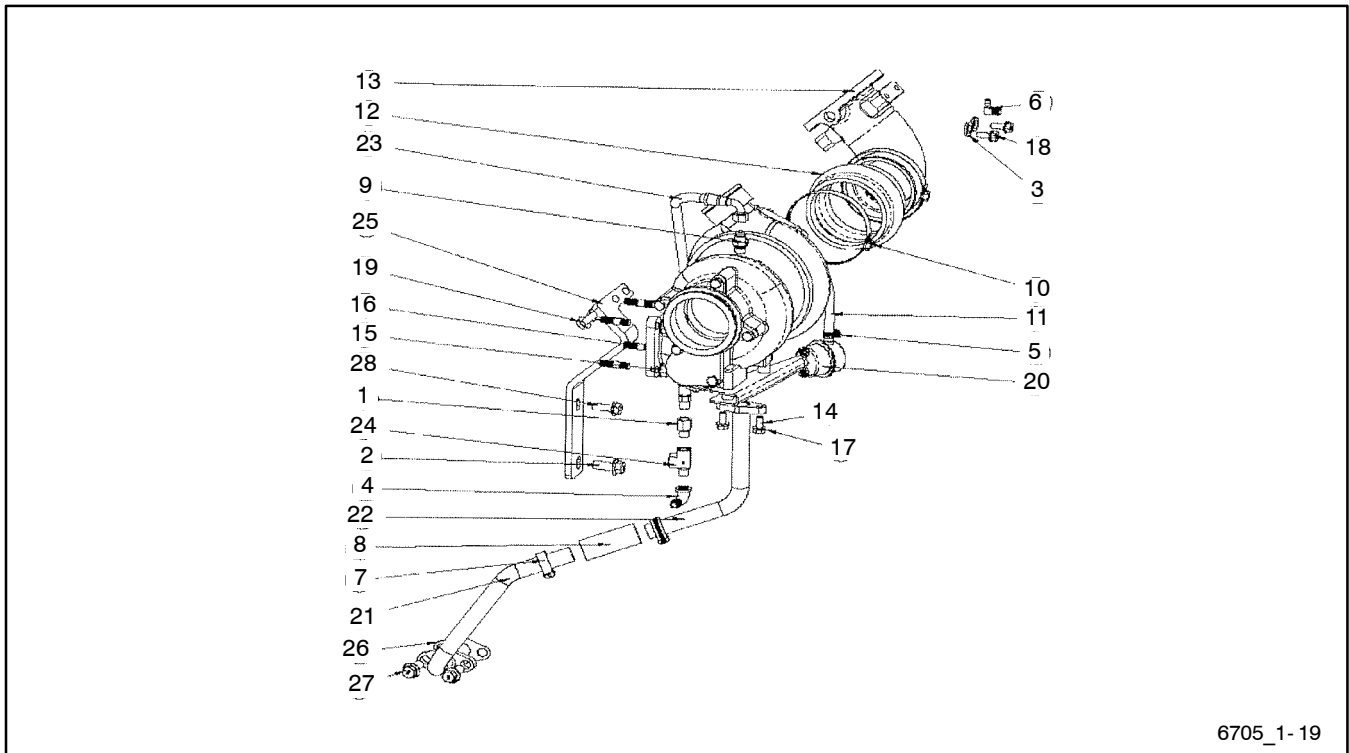

1-19: Turbocharger

6705_1-19

Item	Part No.	Description	Qty.
1	GM72281	Fitting, M12 male x 1/4 npt female	1
2	GM72284	Bolt, M12-1.75 x 30 flng hd	1
3	GM72285	Washer, flat M12 hardened	2
4	GM72288	Ftg, 1/4npt 90 elb, m-f, brass	1
5	GM28892	Clamp, 3/8 in. (M4)	2
6	GM29583	Ftg., 1/8 MPT x 1/4 90 deg. elb.	2
7	GM28893	Clamp, hose, 1 1/4 in.	2
8	GM28901	Hose, oil drain, 7/8 in. ID, 3 in.	3
9	GM28903	Fitting, oil supply turbo	1
10	GM28915	Clamp, hose, 5 in.	2
11	GM28916	Hose, 1/4 in. ID x 1/2 in OD	6
12	GM66214	Hose, hump, intake 4 x 4	1
13	GM69502	Elbow, mixer to turbo	1
14	GM72311	Bolt, M8-1.25 x 20 hxhd gr 8.8	2
15	GM23739	Nut, M10 x 1.5	4
16	GM72315	Stud, M10-1.50 x 40, grade 8.8	4
17	GM69521	Washer, M8	6
18	GM72321	Bolt, M8-1.25 x 20 flange head	2
19	GM72322	Bolt, 3/8-24 x 1 flnge hd gr 5	2
20	GM72345	Turbocharger	2
21	GM72355	Tube, oil drain lower	1
22	GM72356	Tube, turbo oil return upper	1
23	GM72357	Hose, Teflon 28 in.	1
24	GM72364	Tee, 1/4npt street	1
25	GM72365	Bracket, mixer support	1
26	GM72370	Gasket, oil return	1
27	GM72375	Bolt, M12-1.5 x 25 hex 8.8	2
28	GM72283	Bolt, M10-1.50 x 30 flng hd	1