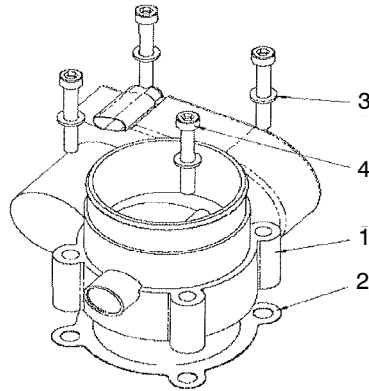

# 1-17: Intake

6705\_1-17

Item	Part No.	Description	Qty.
1	GM29586	Valve, throttle, 60 mm	1
2	GM29592	Gasket (manifold adapter)	1
3	GM28963	Washer, lock M6	4
4	GM72316	Bolt, M6-1.0 x 50 skt hd	4