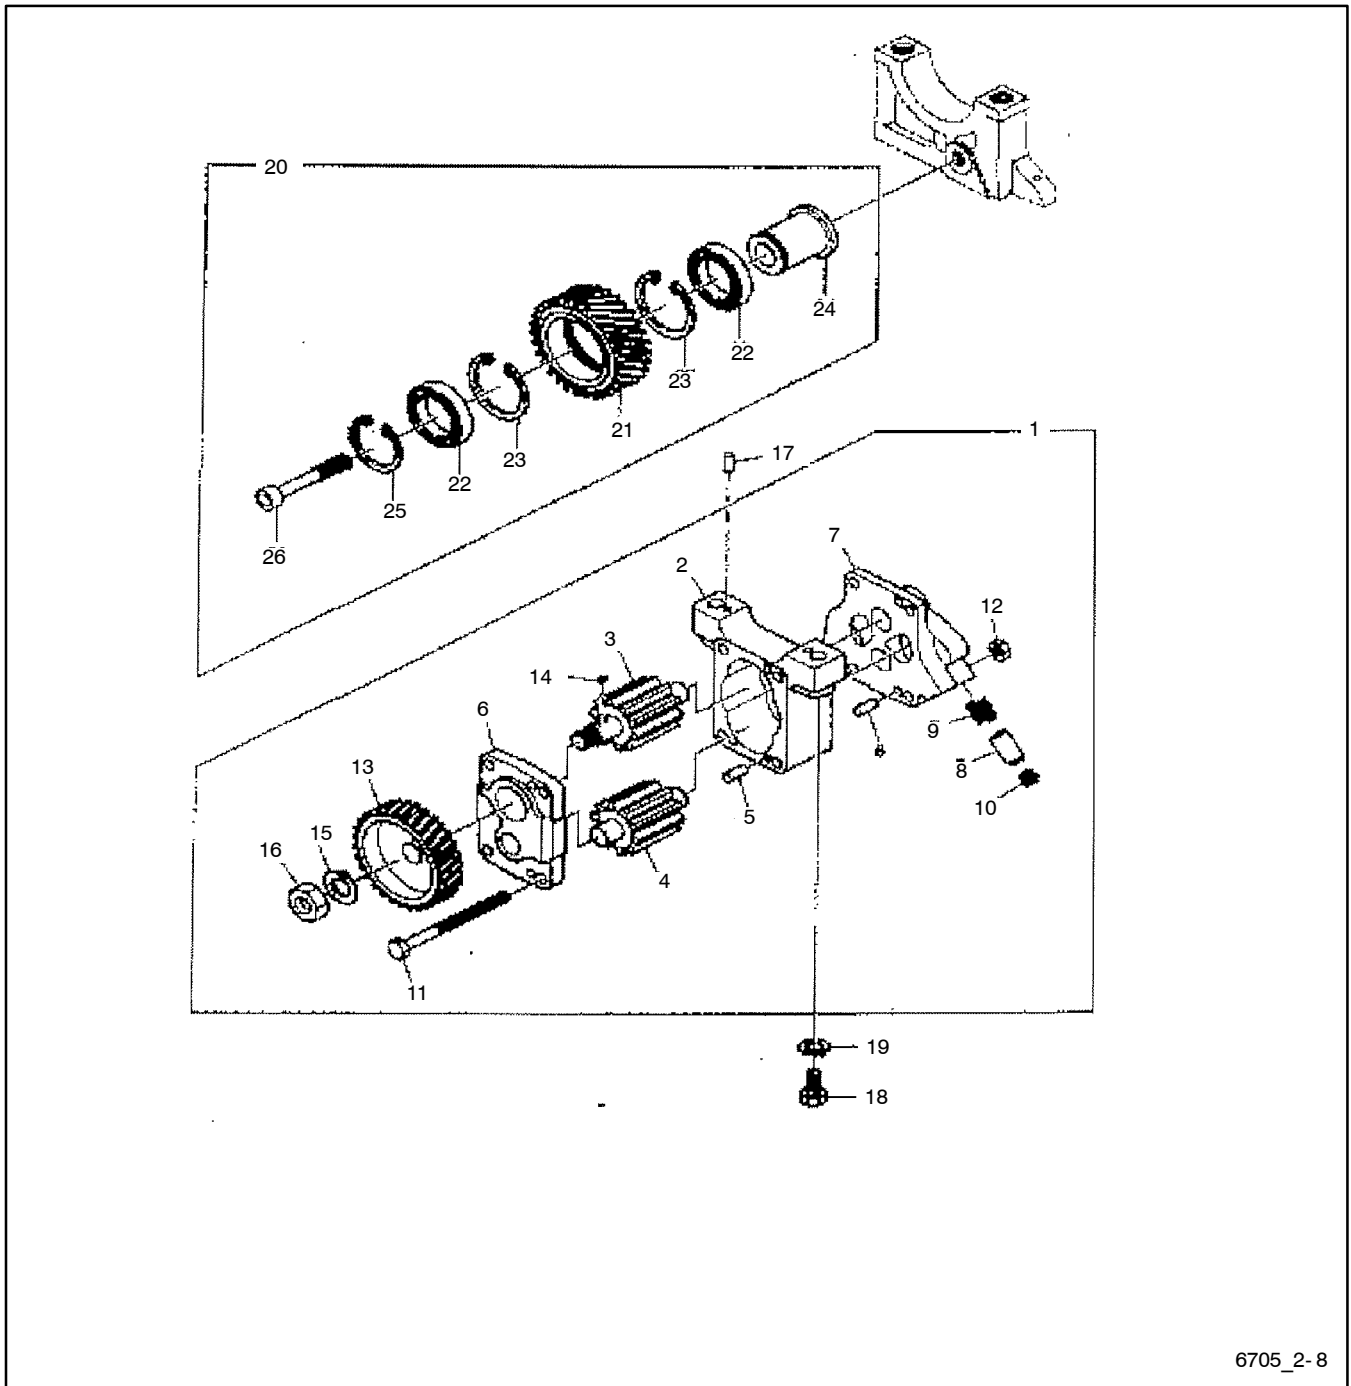

2-8: Oil Pump

6705_2-8

Item	Part No.	Description	Qty.	Item	Part No.	Description	Qty.
1	GM72144	Oil pump assy	1	14	GM72057	Woodruff key	1
2	GM72145	Oil pump housing	1	15	GM72042	Lock washer	1
3	GM72148	Oil pump gear assy	1	16	GM72032	Hex nut	1
4	GM72149	Oil pump gear assy	1	17	GM72048	Pin	2
5	GM72048	Pin	4	18	GM71978	Hex bolt	2
6	GM72146	Cover assy (front)	1	19	GM72248	Lock washer	2
7	GM72147	Cover assy (rear)	1	20	GM72150	Idle gear mounting assy	1
8	GM72156	Valve plunger	1	21	GM72152	Idle gear	1
9	GM72273	Compression spring	1	22	GM72058	Ball bearing	2
10	GM72236	Plug screw	1	23	GM72056	Snap ring	2
11	GM71977	Hex bolt	4	24	GM72153	Idle gear pin	1
12	GM72243	Nut	4	25	GM72053	Snap ring	1
13	GM72151	Oil pump drive gear	1	26	GM72223	Bolt	1