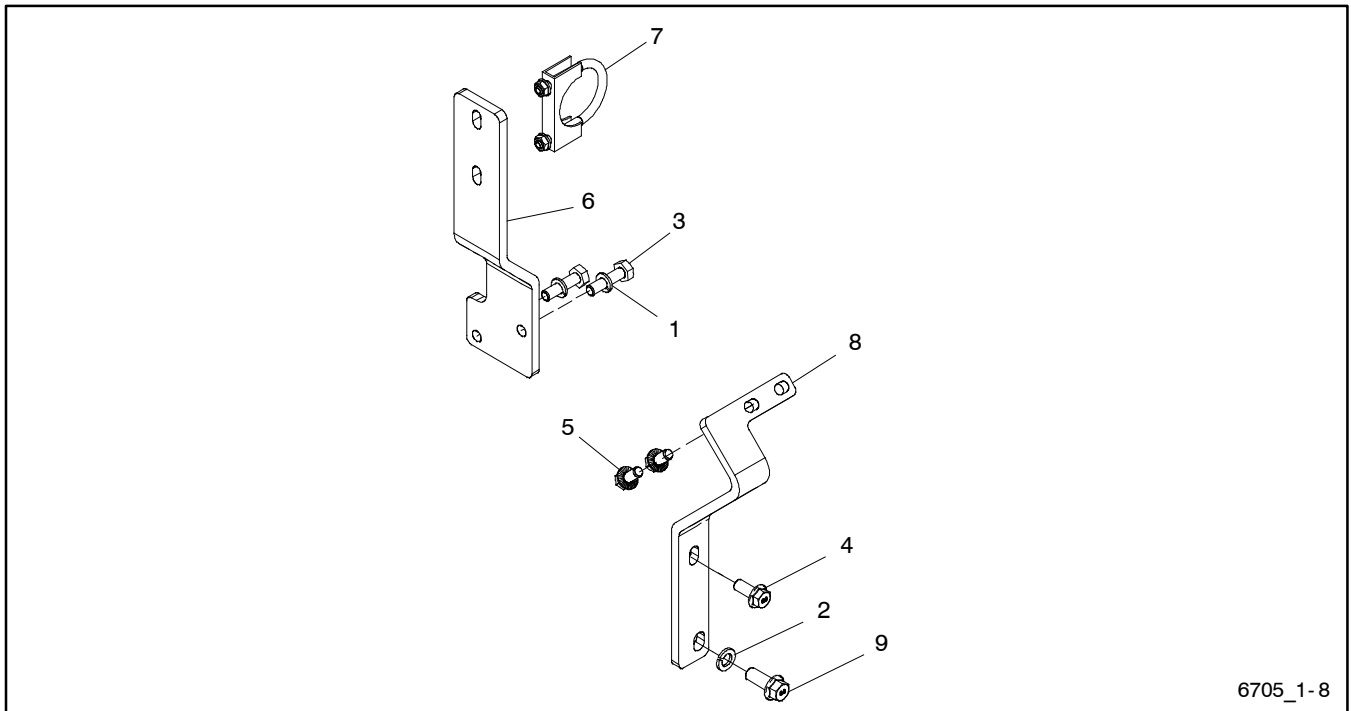

1-8: Fuel System Mount

6705_1-8

Item	Part No.	Description	Qty.
1	GM72313	Washer	2
2	GM107213	Washer	1
3	GM73559	Bolt	2
4	GM88421	Bolt	1
5	GM107218	Bolt	2
6	GM72360	Support Bracket	1
6	GM107232	Support Bracket (4G)	1
7	GM72363	U- Bolt	1
8	GM72365	Mixer Support Bracket	1
8	GM107231	Mixer Support Bracket (4G)	1
9	GM72375	Bolt	1
10	GM107216	Washer (Not shown)	2