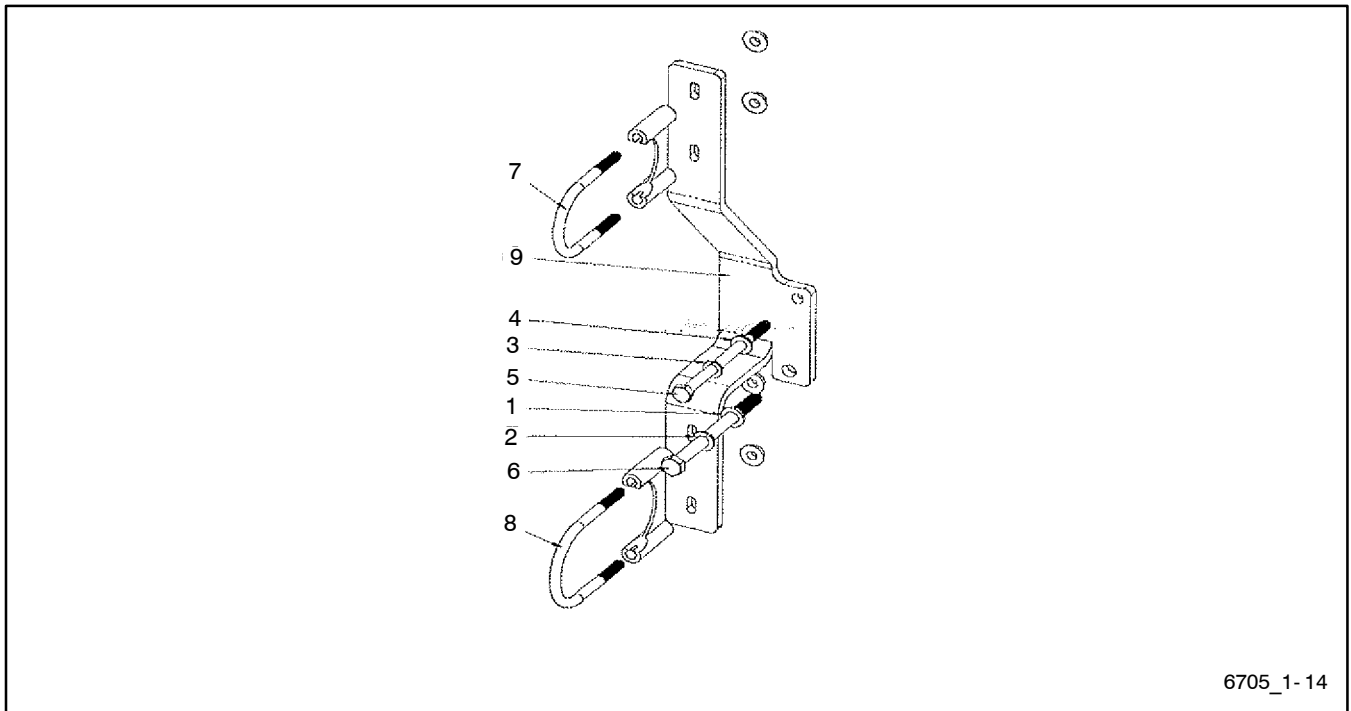

1- 14: CAC/Radiator Support

6705_1- 14

Item	Part No.	Description	Qty.
1	GM72285	Washer, flat M12 hardened	1
2	GM72282	Washer, lock M12	1
3	GM72313	Washer, lock M10	1
4	GM72317	Washer, flat M10	1
5	GM72325	Bolt, M10-1.5 x 150 hex head	1
6	GM72326	Bolt	1
7	GM72349	Clamp, U-bolt 2.5 in. 3/8-16	1
8	GM72358	U-bolt, 3 in. x 3/8-16 clamping	1
9	GM72361	Bracket, CAC pipe support	1