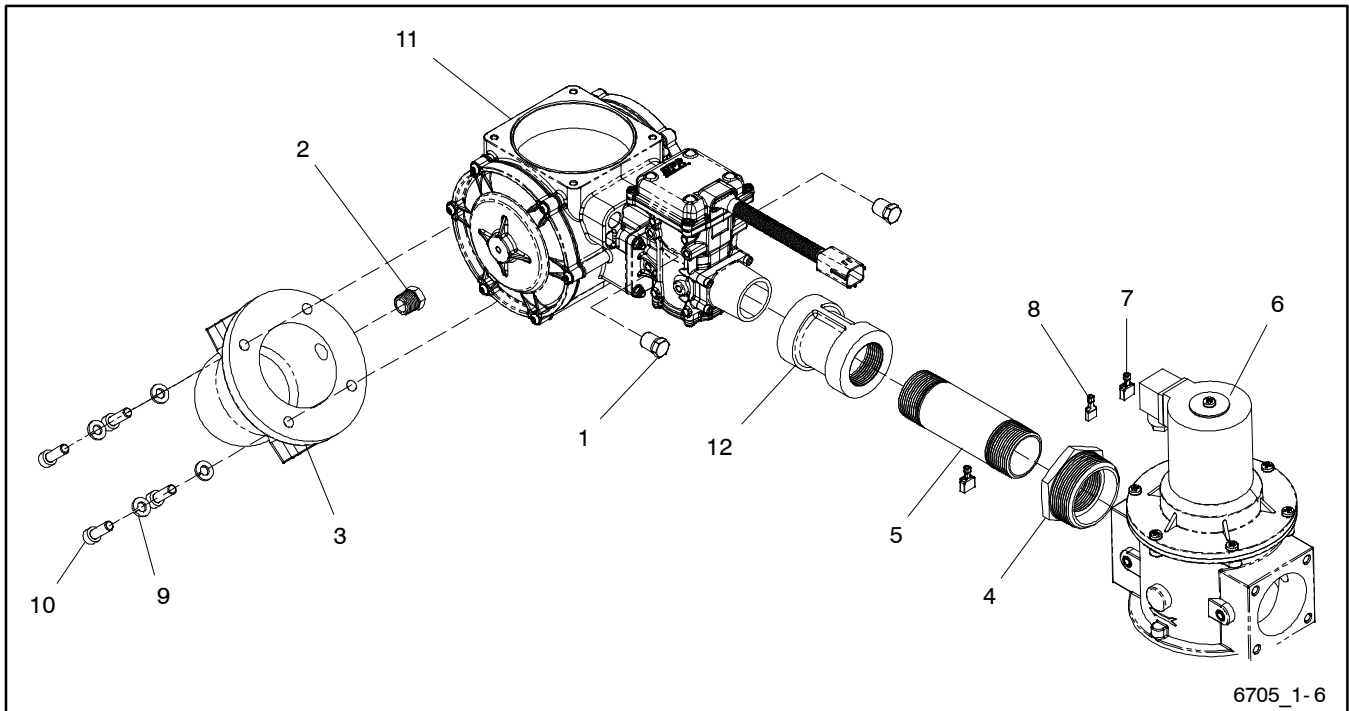

1-6: Fuel System

6705_1-6

Item	Part No.	Description	Qty.
1	GM38939	Plug	2
2	GM24342	Plug	1
3	GM69502	Elbow	1
3	GM107247	Elbow (4G)	1
4	GM72296	Bushing	1
5	GM107208	Nipple	1
6	GM107209	Lock Off Valve	1
7	GM107210	Termnal	2
8	GM107211	Termnal	1
9	GM69521	Washer	4
10	GM69522	Bolt	4
11	GM72329	EPR Kit	1
12	GM72346	Coupler	1