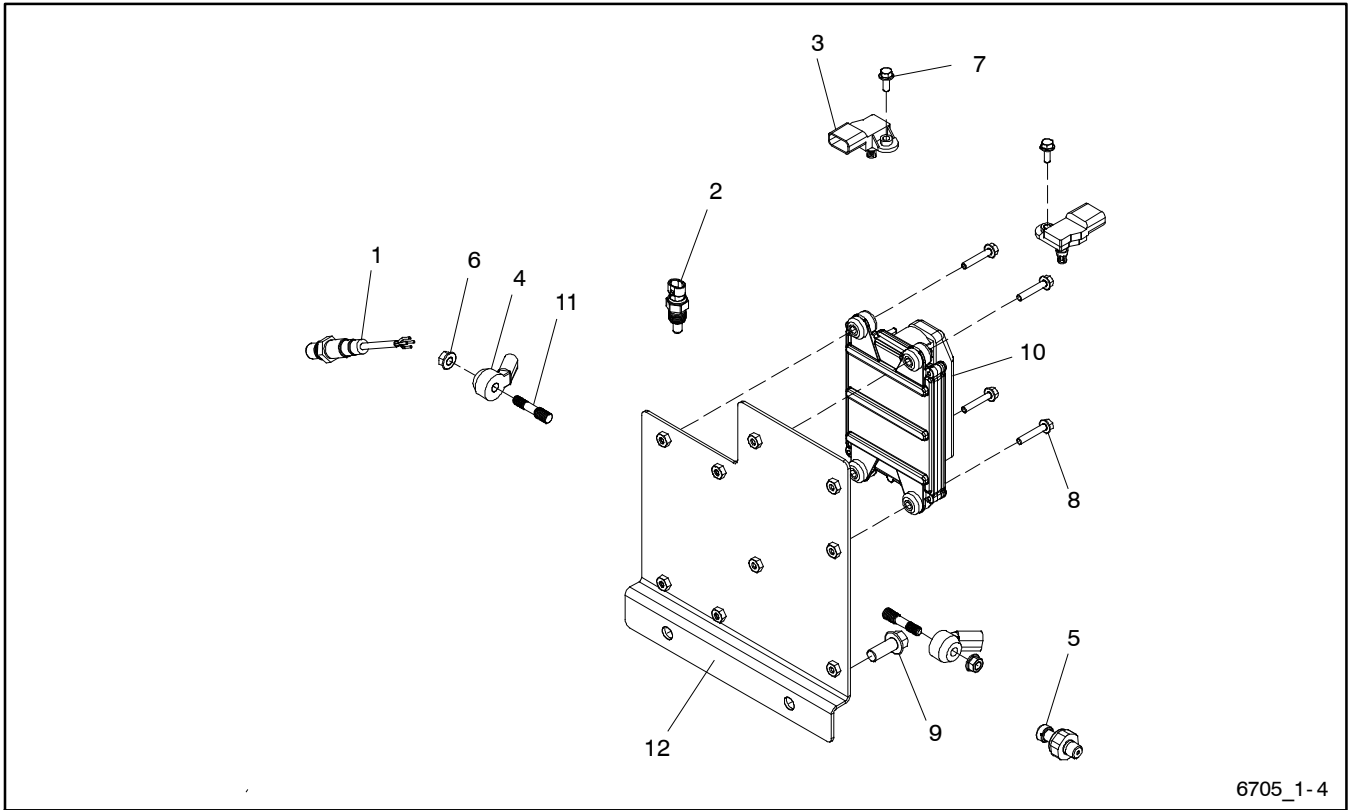

1-4: Electrical

6705_1-4

Item	Part No.	Description	Qty.
1	GM72292	O2 Sensor (in kit 3, 4, 5)	1
1	GM107233	O2 Sensor (4G)	1
2	GM29608	Coolant Sensor	1
3	GM72302	TMAP Sensor	2
4	GM72304	Knock Sensor	2
5	GM72303	Oil Pressure Sensor	1
6	GM72312	Nut	2
7	GM87613	Bolt	2
8	GM72320	Bolt	4
9	GM72375	Bolt	2
10	GM107249	Programmed ECU Standby (4G)	1
10	GM107250	Programmed ECU Prime (4G)	1
10	GM72381	Programmed ECU Standby	1
10	GM107251	Programmed ECU Prime	2
11	GM72347	Stud	1
12	GM107238	Bracket	2
13	GM107213	Washer (not shown)	2