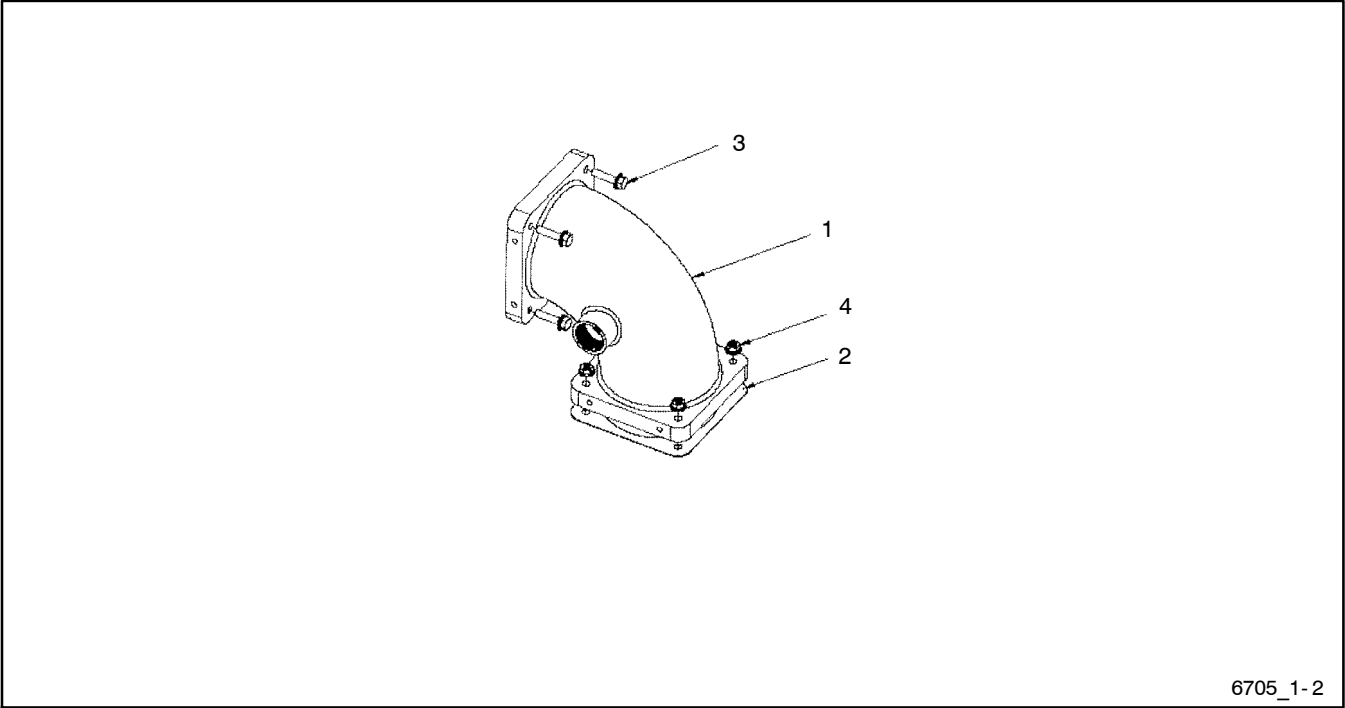

1-2: Remote Air Filter Mount

6705_1-2

Item	Part No.	Description	Qty.
1	GM72368	Adaptor, 90 air cleaner to mixer	1
2	GM72369	Gasket, E480 air inlet	1
3	GM72318	Bolt, M6-1.0 x 25 flange head	4
4	GM72328	Nut	4