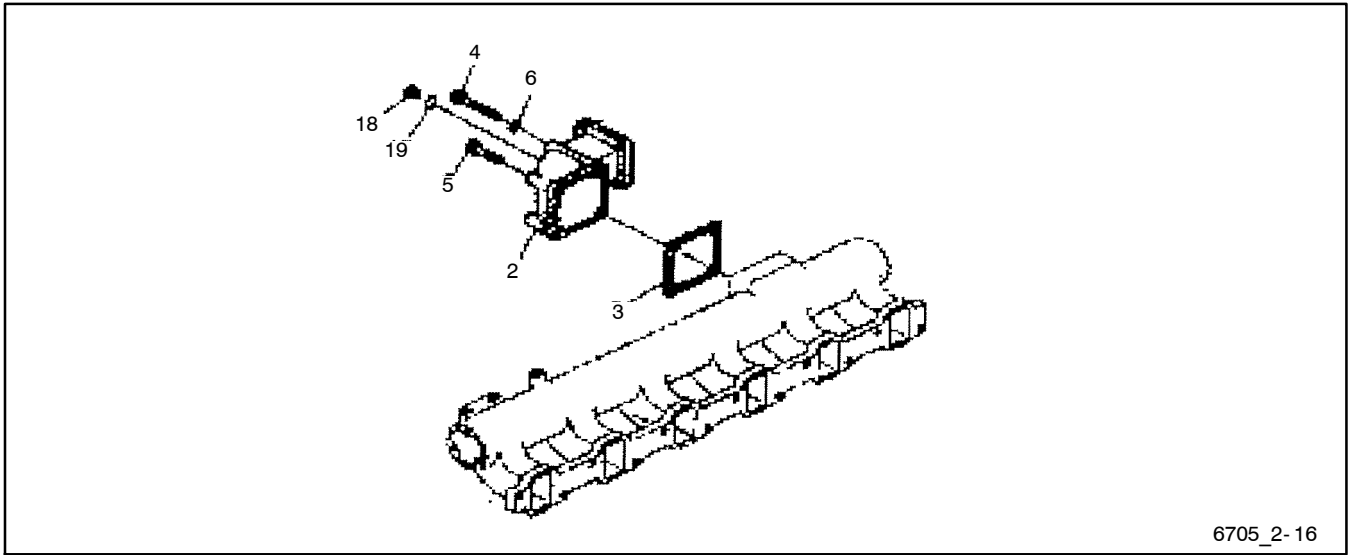

2- 16: Intercooler

6705_2-16

Item	Part No.	Description	Qty.
2	GM72200	Intake stake	1
3	GM72084	Gasket	1
4	GM72001	Bolt assy	2
5	GM72014	Bolt assy	2
6	GM72039	Plain washer	2
18	GM72233	Plug screw	1
19	GM72063	Seal ring	1