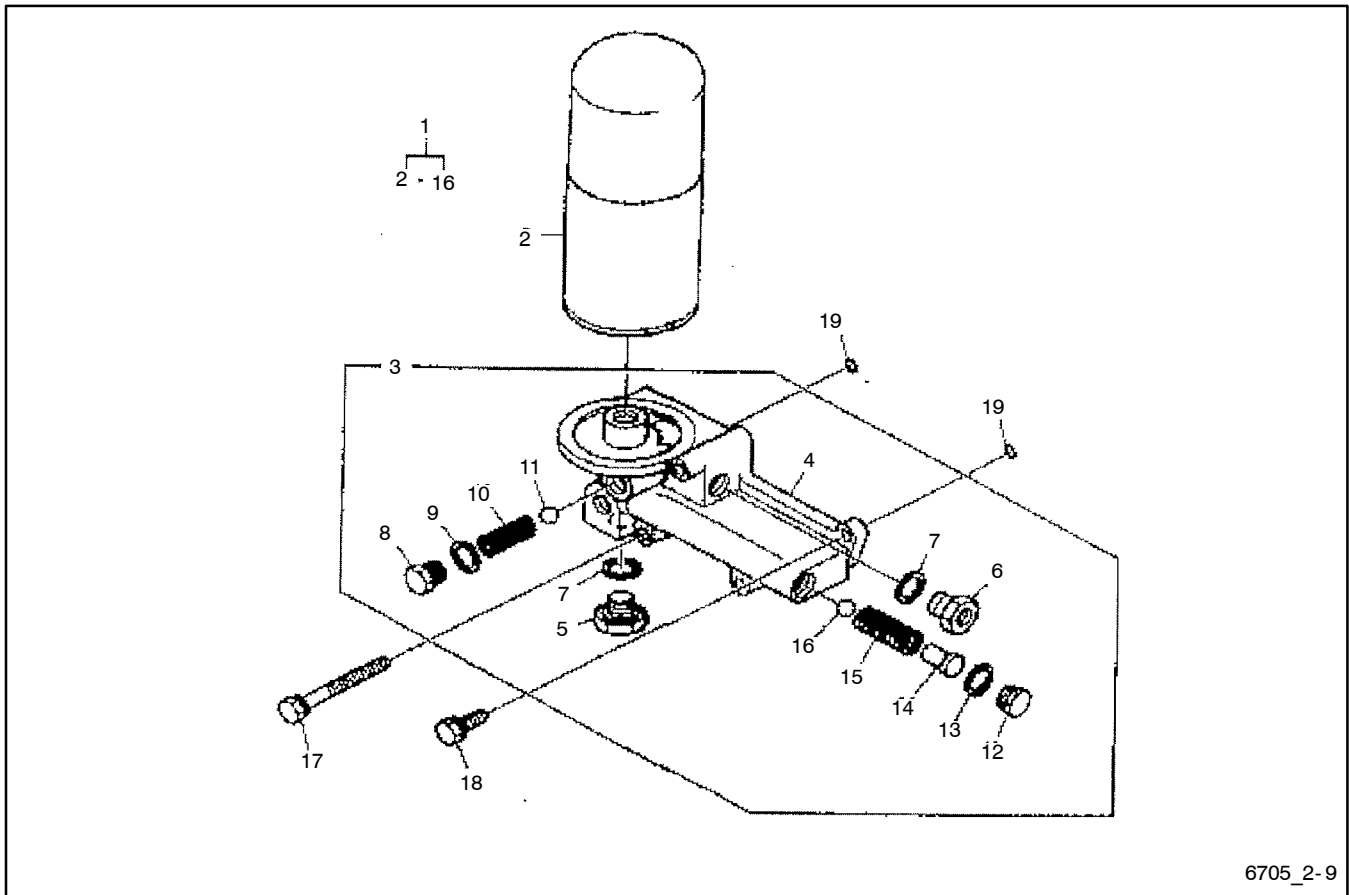

2-9: Oil Filter

6705_2-9

Item	Part No.	Description	Qty.	Item	Part No.	Description	Qty.
1	GM72158	Oil filter assy	1	11	GM72060	Steel ball	1
2	GM72161	Oil filter	1	12	GM72234	Plug screw	1
3	GM72160	Oil filter head assy	1	13	GM72075	Seal ring	1
4	GM72159	Oil filter head	1	14	GM72052	Spring pin	1
5	GM72238	Plug screw	1	15	GM72270	Spring	1
6	GM72027	Plug screw	1	16	GM72060	Steel ball	1
7	GM72072	Seal ring	2	17	GM72021	Bolt assy	4
8	GM72237	Plug	1	18	GM72019	Bolt assy	1
9	GM72073	Seal ring	1	19	GM72263	O-ring	2
10	GM72271	Spring	1