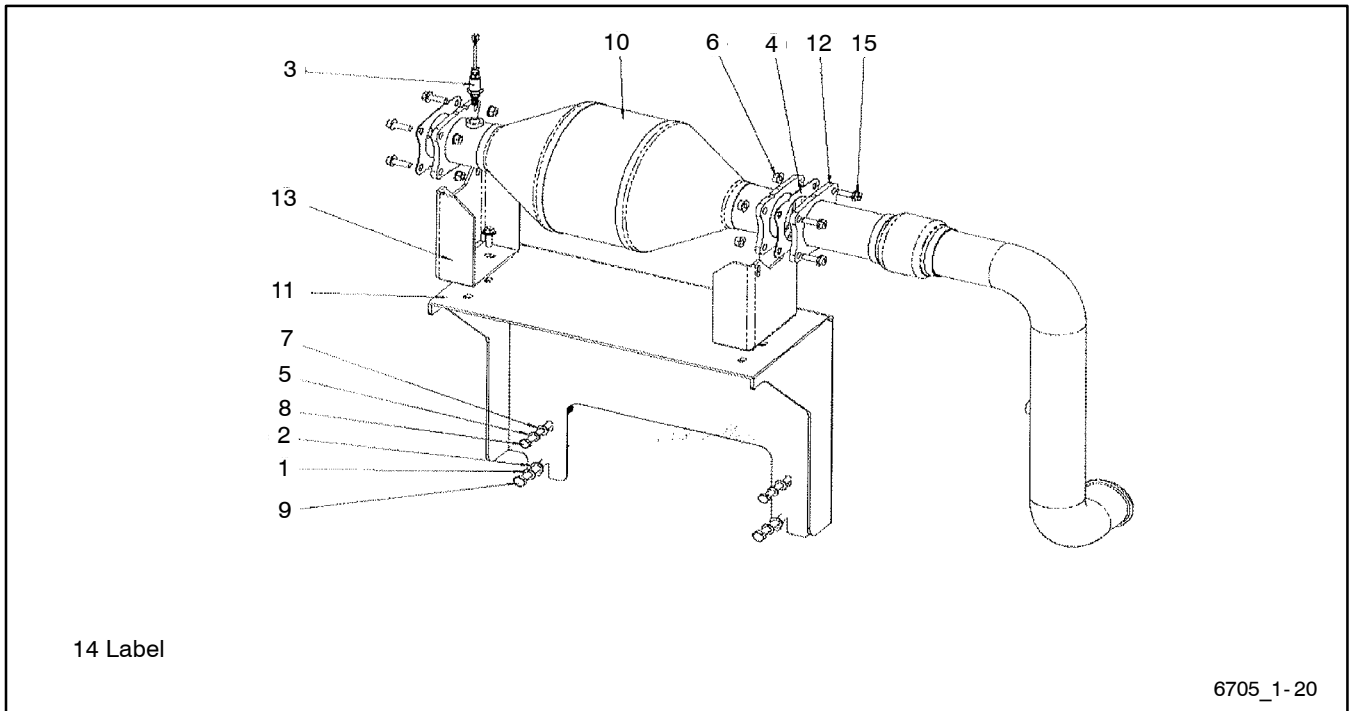

1-20: Catalyst

14 Label

6705_1-20

Item	Part No.	Description	Qty.
1	GM72282	Washer, lock M12	2
2	GM72285	Washer, flat M12 hardened	2
3	GM72292	Sensor, O2	1
4	GM72310	Gasket	2
5	GM72313	Washer, lock M10	2
6	GM23739	Nut, M10 x 1.5	12
7	GM72317	Washer, flat M10	2
8	GM72325	Bolt, M10-1.5 x 150 hex head	2
9	GM72326	Bolt	2
10	GM72330	Catalyst, inline	1
11	GM72372	Support assembly	1
12	GM72373	Exhaust tube assy	1
13	GM72371	Bracket	2
14	GM72379	Label, MOR	2
15	GM72382	Bolt	12