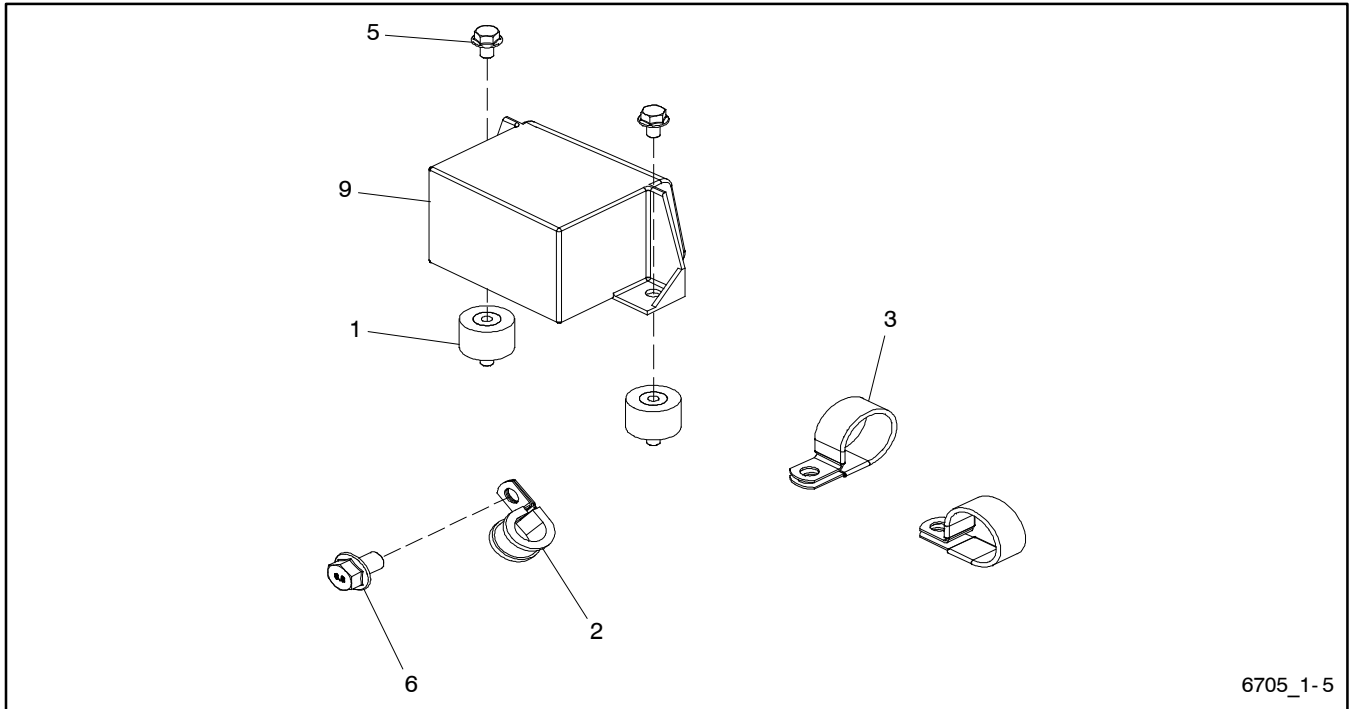

1-5: Harness

6705_1-5

Item	Part No.	Description	Qty.
1	GM72290	Isolator	2
2	GM107207	Clamp	1
3	GM72293	Clamp	2
4	GM72312	Nut (Not shown)	1
5	GM107217	Bolt	2
6	GM101438	Bolt	1
8	GM107226	Ignition Harness (Not shown)	1
9	GM107228	Master Harness (Not shown)	1
9	GM107235	Master Harness (4G) (Not shown)	1
	GM107205	Harness Parts 24V Relay-Rectangle (Not shown)	1
	GM107206	24V Relay-Square (Not shown)	1
	GM107203	50 Amp Mini Fuse (Not shown)	1
	GM107204	5 Amp Mini Fuse (Not shown)	2
	GM58923	20 Amp Mini Fuse (Not shown)	2
	GM64147	Diagnostic Ecom Cable (Not shown)	1