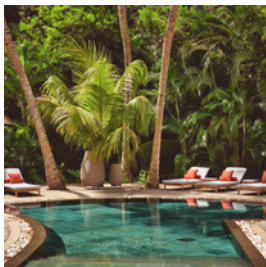

MAIN SWIMMING POOL
Outdoor pool

CLUB MED SPA POOL
Outdoor pool
Freshwater swimming pool,
only for GM®s who've booked
treatment at Club Med Spa.

ZEN SWIMMING POOL
Outdoor pool

Children

Children's Clubs

Age	Name	Included Activities	On demand activities (at extra cost)	Dates available
2 to 3 years	Petit Club Med*	Evening, Show time, Creative workshops, Early learning, Walks		Always
4 to 10 years	Mini Club Med +	New fun activities, Sailing group lessons, Tennis group lessons, Evening, Show time, Cooking Lessons, Robinson's vegetable garden		Always
11 to 17 years	Club Med Passworld®	Sailing group lessons, Tennis group lessons, Show time		Always