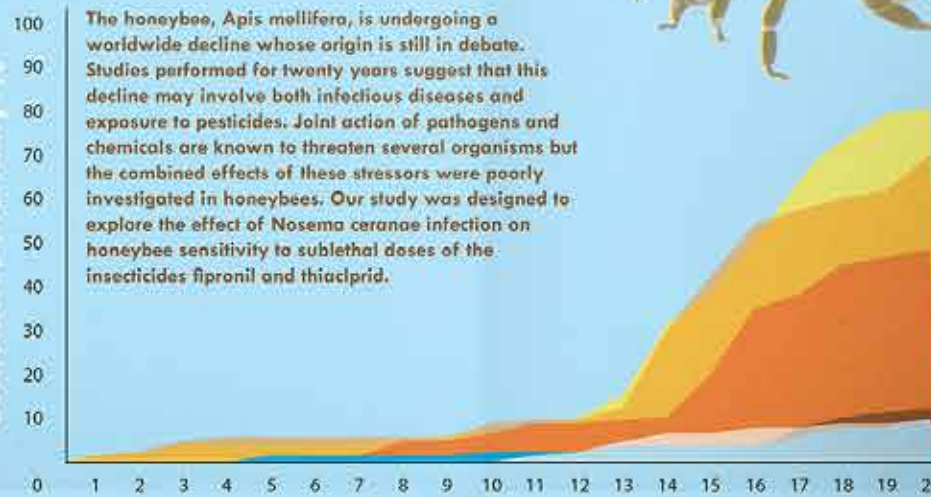

Over the next two decades, Allen produced mostly hits and some misses, and a combination of comedies and drama, including 1982's *A Midsummer Night's Sex Comedy*—the first of Allen's films to star his new love, Mia Farrow. In 1986, *Hannah and Her Sisters* earned Allen his second Oscar (best original screenplay) and broke box-office records, taking in \$18 million. He and Farrow maintained a relationship during this period, but never married.

## Late Career

**ALLEN BEGAN THE NEW MILLENNIUM** with a string of comedies and mixed reviews, including *Match Point* in 2005, *Vicky Cristina Barcelona* in 2008 and the romantic comedy *Midnight in Paris* in 2011, for which he won the 2012 Oscar for best original screenplay. *To Rome with Love*, a 2012 episodic comedy that featured an international cast, marked his first on-screen role in six years. Two years later, Allen was nominated for an Academy Award in the category of best original screenplay for the film *Blue Jasmine* (2013).

In 2014, Allen released the romantic comedy *Magic in the Moonlight*, which starred Colin Firth. In 2015, he turned back to drama with the release of his film *Irrational Man*, which brought together Joaquin Phoenix and Emma Stone in the starring roles.

# BEES vs. PESTICIDES

Cumulative Mortality %

The honeybee, *Apis mellifera*, is undergoing a worldwide decline whose origin is still in debate. Studies performed for twenty years suggest that this decline may involve both infectious diseases and exposure to pesticides. Joint action of pathogens and chemicals are known to threaten several organisms but the combined effects of these stressors were poorly investigated in honeybees. Our study was designed to explore the effect of *Nosema ceranae* infection on honeybee sensitivity to sublethal doses of the insecticides fipronil and thiocloprid.