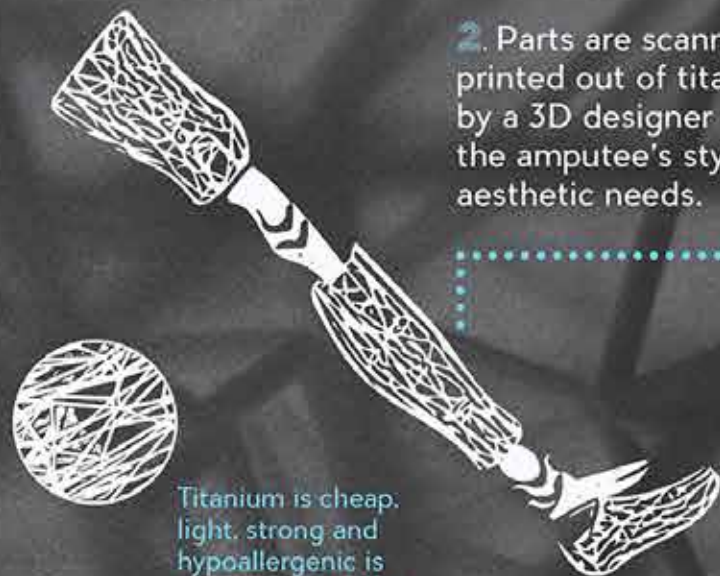

# 3D PRINTED EXO PROSTHETIC

1. Fit Socket technology scan internal anatomy, specific tissue properties and stiffness of amputated limb

Titanium is cheap, light, strong and hypoallergenic is commonly used as medical steel.

2. Parts are scanned and printed out of titanium by a 3D designer to fit the amputee's style and aesthetic needs.

3. Parts are assembled and ready to be fit and worn