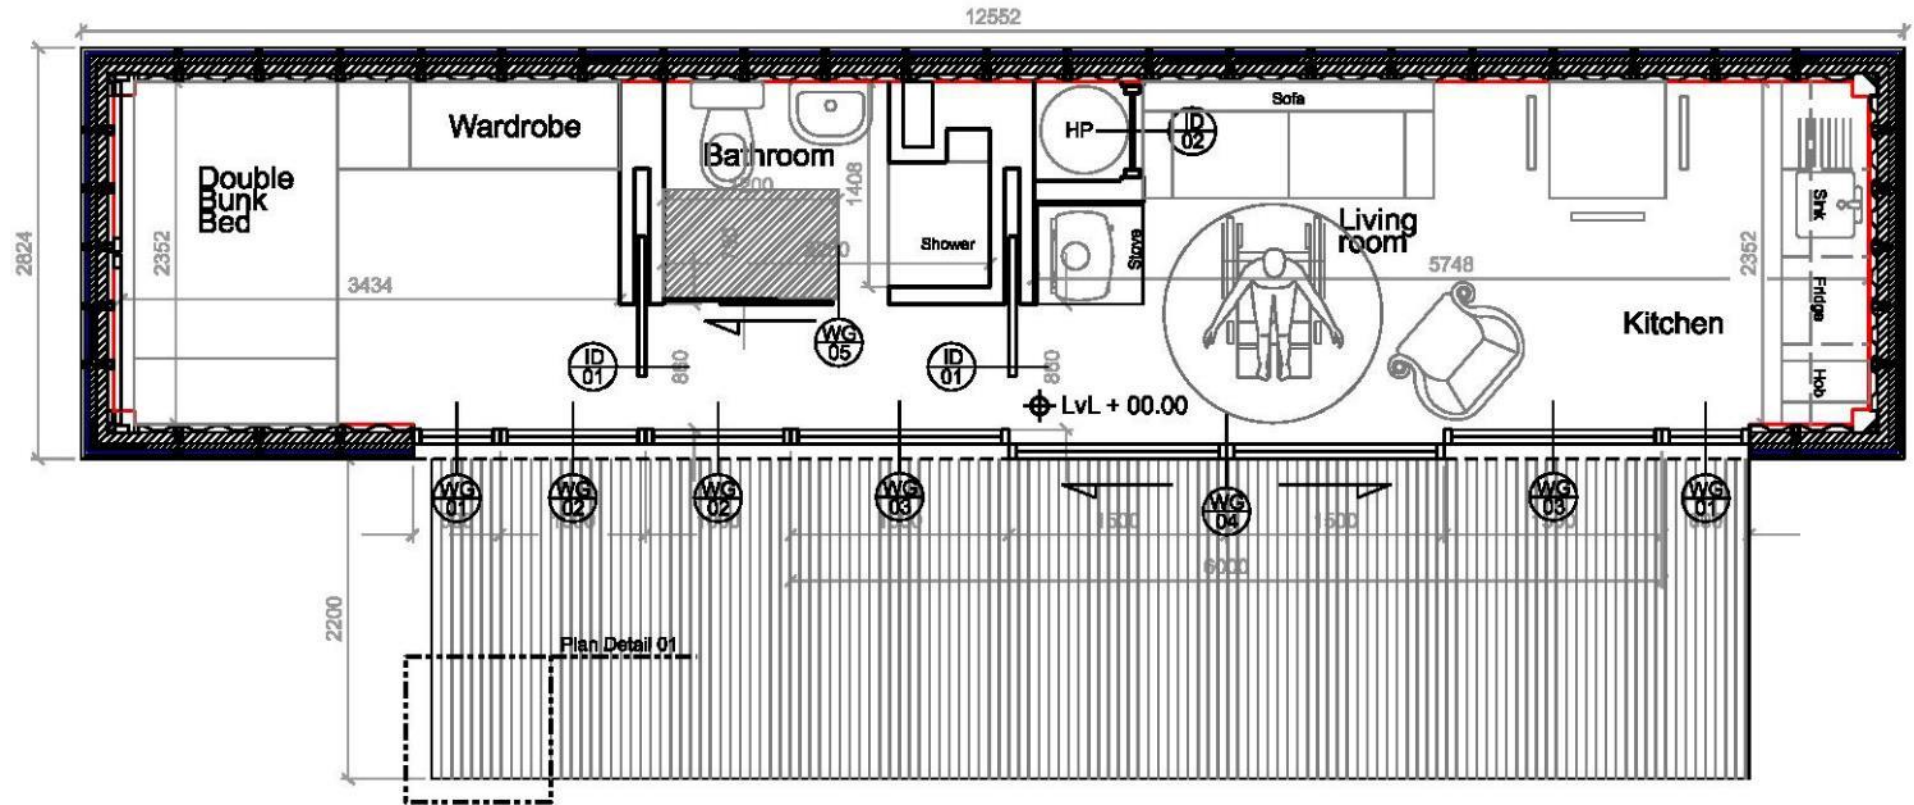

SHIPPING CONTAINER PRESENTATION
DEREK TRENAMAN
CEARDEAN ARCHITECTS

THE RIPPLE CONTAINER

Proposed Floor Plan

THE RIPPLE CONTAINER

Proposed 3D Visualisation

THE RIPPLE CONTAINER

Proposed 3D Visualisation

THE RIPPLE CONTAINER

Construction Phase 1

THE RIPPLE CONTAINER

Construction Phase 2

THE RIPPLE CONTAINER

Construction Phase 3

THE RIPPLE CONTAINER

THE RIPPLE CONTAINER

NIGHT POD

Proposed Floor Plan

NIGHT POD

Proposed 3D VISUALISATION

NIGHT POD

NIGHT POD

NIGHT POD

PORT PERSPECTIVES, DUBLIN DOCKLANDS

THREEHOUSE