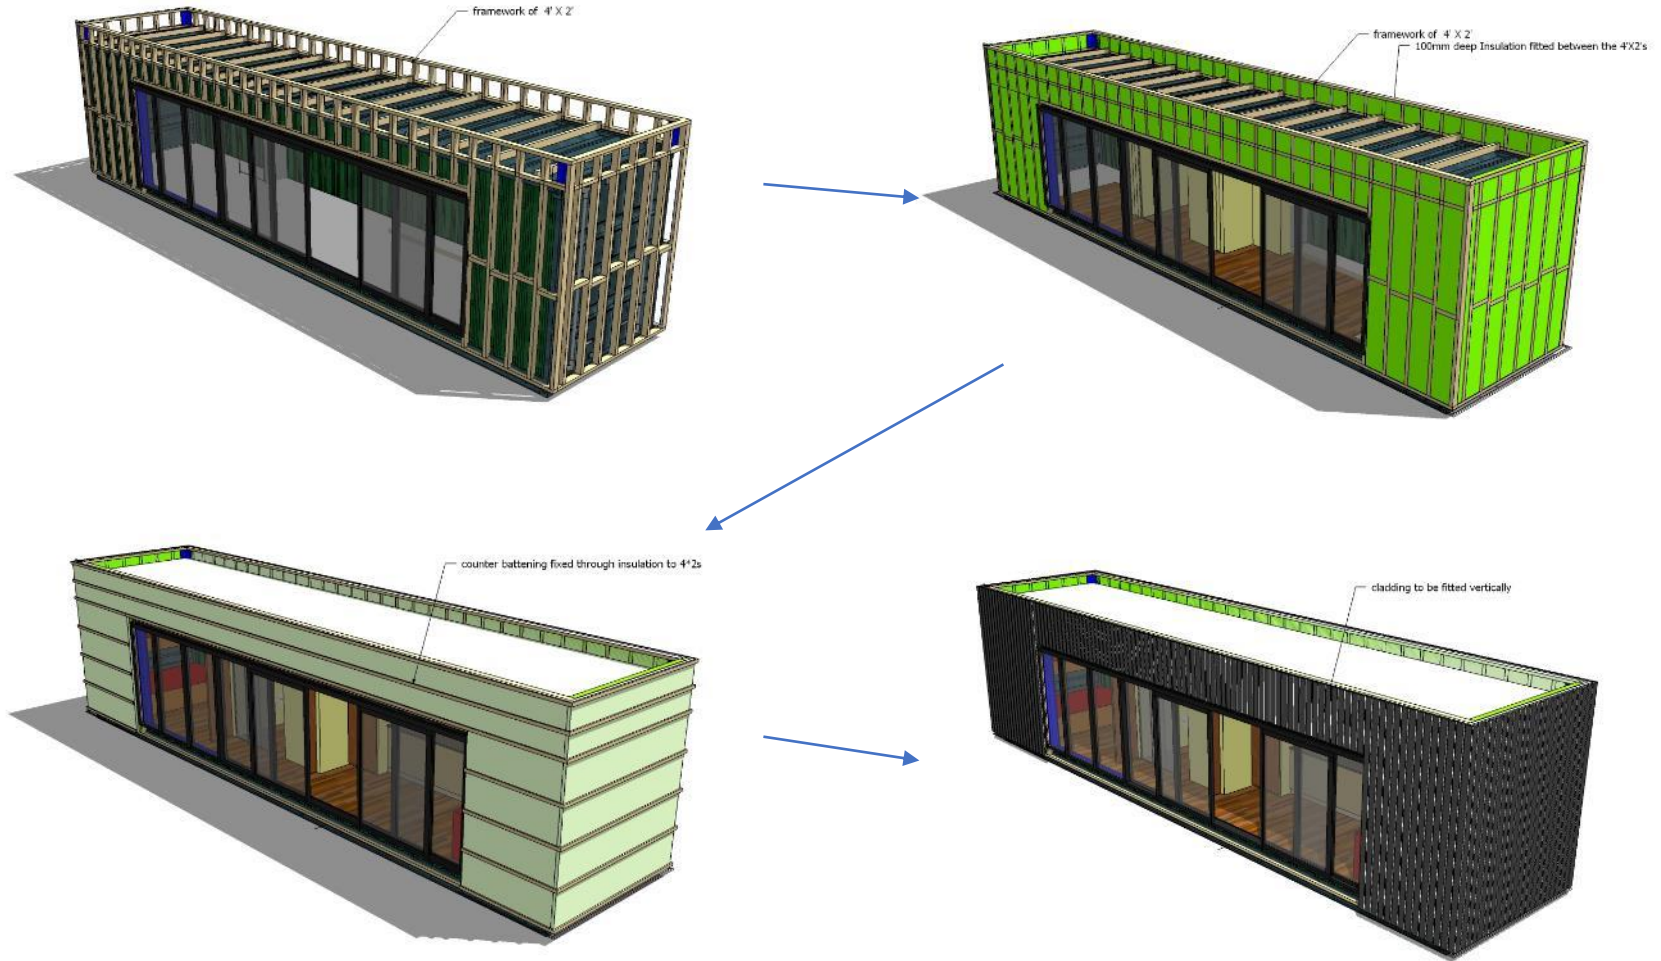

SHIPPING CONTAINER PRESENTATION
DEREK TRENAMAN
CEARDEAN ARCHITECTS

THE RIPPLE CONTAINER

Proposed Floor Plan

THE RIPPLE CONTAINER

Proposed 3D Visualisation

THE RIPPLE CONTAINER

Proposed 3D Visualisation

THE RIPPLE CONTAINER

Construction Phase 1

THE RIPPLE CONTAINER

Construction Phase 2

THE RIPPLE CONTAINER

Construction Phase 3

THE RIPPLE CONTAINER

THE RIPPLE CONTAINER

NIGHT POD

Proposed Floor Plan

NIGHT POD

Proposed 3D VISUALISATION

NIGHT POD

NIGHT POD

NIGHT POD

PORT PERSPECTIVES, DUBLIN DOCKLANDS

THREEHOUSE