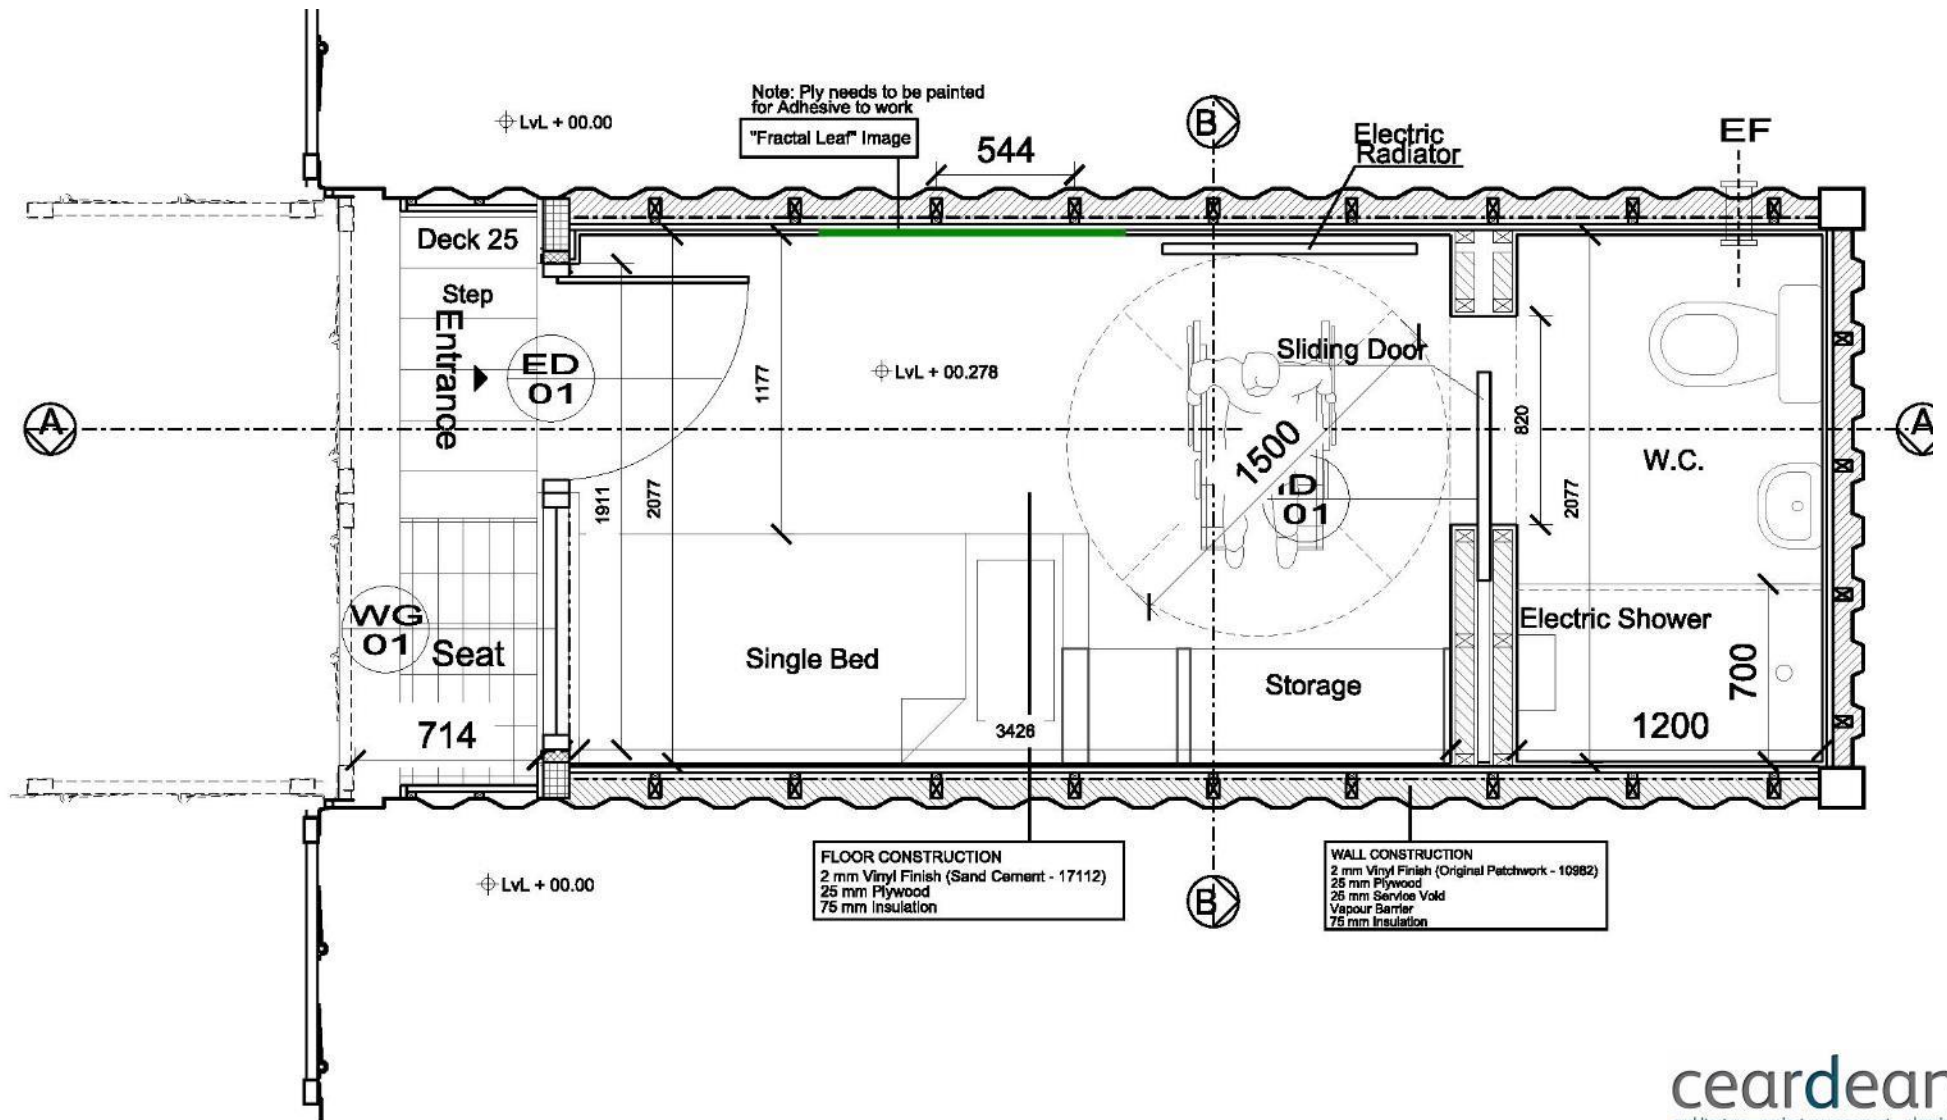

Construction Phase 1

THE RIPPLE CONTAINER

Construction Phase 2

THE RIPPLE CONTAINER

Construction Phase 3

THE RIPPLE CONTAINER

THE RIPPLE CONTAINER

NIGHT POD

Proposed Floor Plan

NIGHT POD

Proposed 3D VISUALISATION

NIGHT POD

NIGHT POD

NIGHT POD

PORT PERSPECTIVES, DUBLIN DOCKLANDS

THREEHOUSE