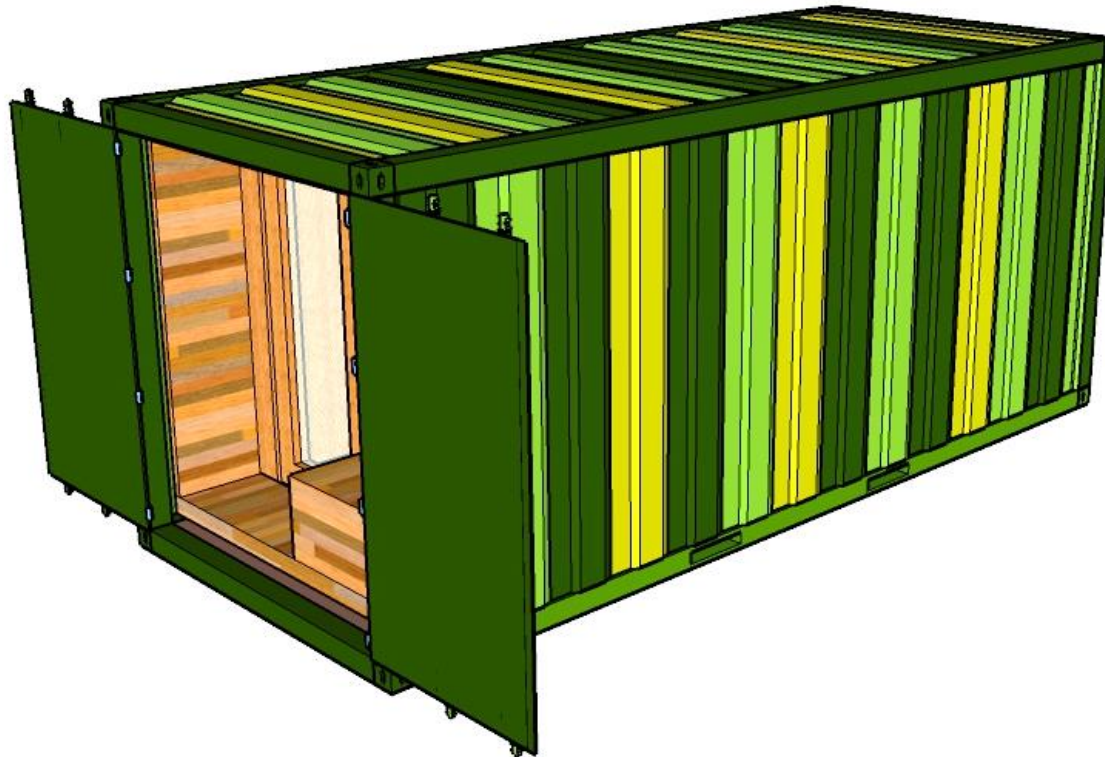

SHIPPING CONTAINER PRESENTATION
DEREK TRENAMAN
CEARDEAN ARCHITECTS

THE RIPPLE CONTAINER

Proposed Floor Plan

THE RIPPLE CONTAINER

Proposed 3D Visualisation

THE RIPPLE CONTAINER

Proposed 3D Visualisation

THE RIPPLE CONTAINER

Construction Phase 1

THE RIPPLE CONTAINER

Construction Phase 2

THE RIPPLE CONTAINER

Construction Phase 3

THE RIPPLE CONTAINER

THE RIPPLE CONTAINER

NIGHT POD

Proposed Floor Plan

NIGHT POD

Proposed 3D VISUALISATION

NIGHT POD

NIGHT POD

NIGHT POD

PORT PERSPECTIVES, DUBLIN DOCKLANDS

THREEHOUSE