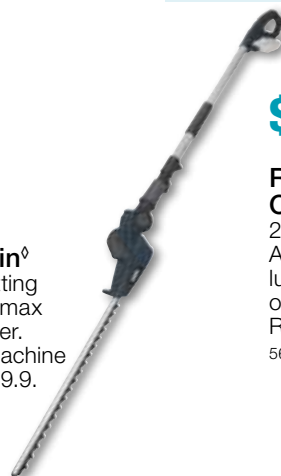

$129

Rockwell 18V Pole Chainsaw Skin[◊]
20cm bar length.
Automatic chain lubrication. 80ml oil tank capacity. RG8356.9.
5613054