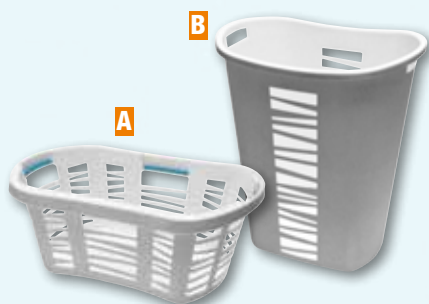

Laundry Storage

A. Hip Hugger Basket 30L $8

B. Hamper 65L $14

5303755/5291109

SEE IN STORE FOR FULL RANGE

$750