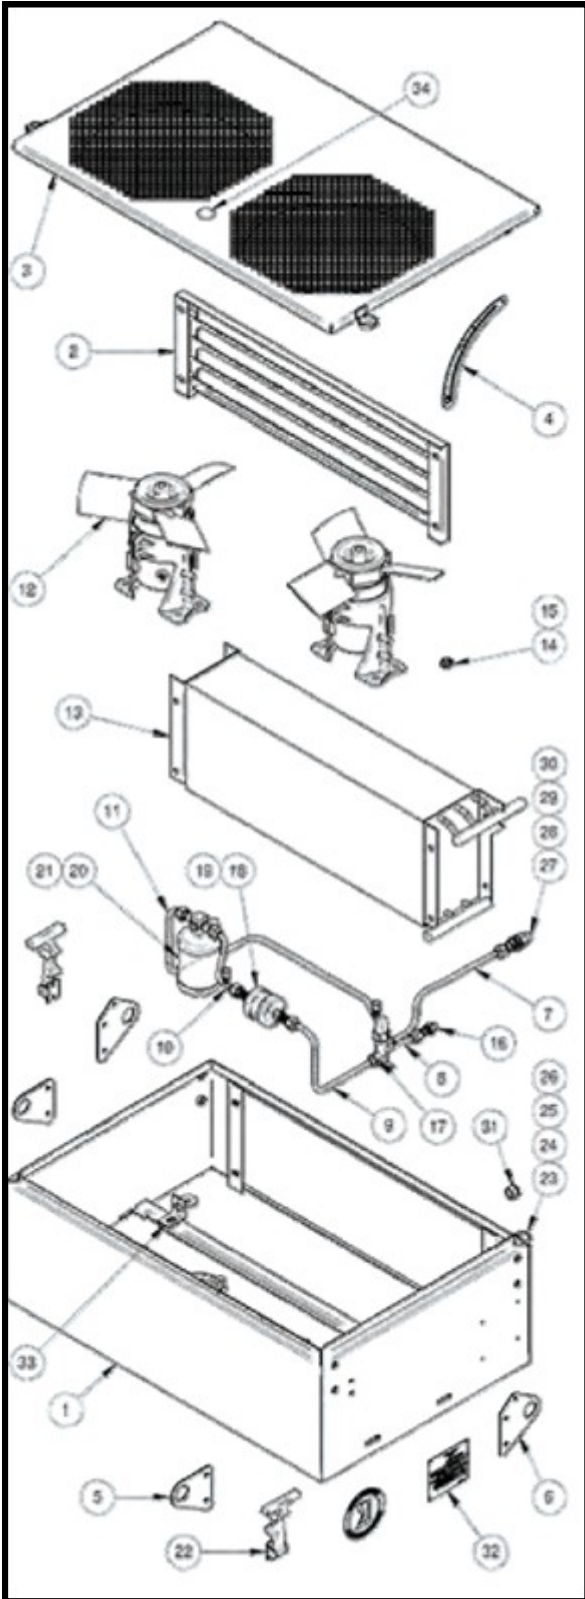

Sigma TCF7
Remote Mounted Condenser
Parts List

ITEM	PART No.	QTY	DESCRIPTION
1	AS515220	1	MAIN CASE ASSY
2	S5000124	1	CONDENSER AIR OFF PANEL
3	AS5000125	1	COND LID W/ASSY
4	S5000149	1	LID PROP
5	S5000147	2	LIFTING LUG
6	S5000183	2	REAR LIFTING LUG
7	AS515202	1	PIPE SERVICE VALVE TO COIL ASSY
8	AS515201	1	PIPE SERVICE VALVE TO COIL ASSY
9	AS515205	1	RECEIVER TO VALVE
10	AS515204	1	PIPE DRIER TO RECEIVER
11	AS515203	1	SERVICE VALVE TO DRIER
12	AS5000170	2	CONDENSER FAN ASSY
	420229	1	CONDENSER FAN 300
	UE026	1	MOTOR CONDENSER 24VDC
	320622	2	BRUSH 24V
	S5000215	2	SPACER COND FAN ASSY
	UC028	2	COND MTR MOUNT-SUIT UE025/26
13	110631	1	COND COIL
17	517254	2	SERVICE VALVE
18	531201	1	FILTER DRYER 3/8 FLARE
19	553620	1	CLAMP NO 2
20	531411	1	REC DRY 134A
21	553654	1	CLAMP NO 4
22	851590	2	TOG/CLAMP RUBBER
27	UR009	1	BULKHEAD FITTING 3/8"
Drawing #: AS515200