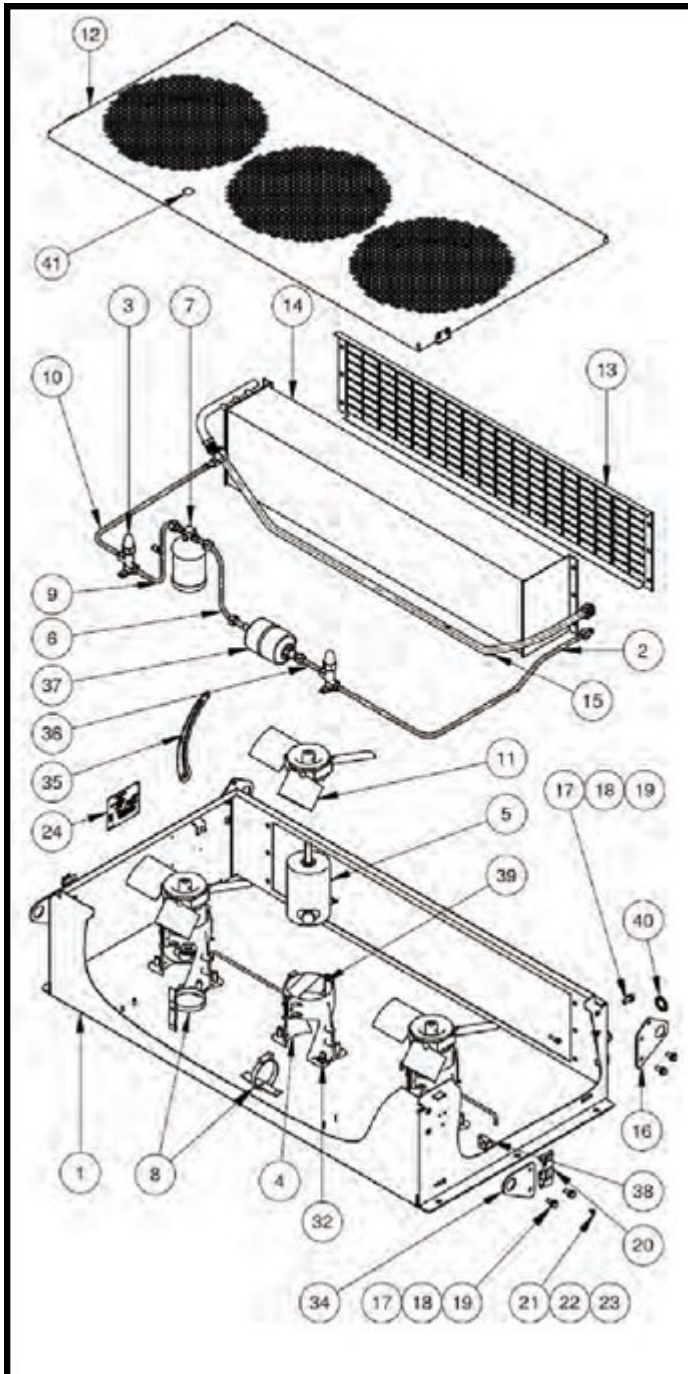

Sigma TCF8 Remote Mounted Condenser Parts List

ITEM	PART No.	QTY	DESCRIPTION
1	AS520724	1	MAIN CASE ASSY
2	AS327820	1	BULKHEAD TO VALVE LINE ASSY
3	517254	2	SERVICE VALVE
4	S2715043	6	MOTOR MOUNT BRACKET
5	UE026	3	MOTOR 24VDC
	320621	6	BRUSH 24 V
6	AS327819	1	REC DRIER -INLINE DRIER ASSY
7	531411	1	FILTER DRIER RECEIVER
8	553654	2	CLAMP
9	AS327818	1	VALVE TO RECDRIER LINE ASSY
10	AS327817	1	LIQUID LINE COIL TO VALVE ASSY
11	420229	3	FAN 300 DIA
12	AS520725	1	LID ASSY
13	S2715041	1	COND COIL GUARD
14	110009	1	CONDENSER COIL
15	AS327821	1	DISCHARGE LINE ASSY
16	S5000183	2	REAR LIFTING LUG
20	851593	2	LATCH TOGGLE
25	UR011	1	BULKHEAD FITTING 5/8"
29	UR009	1	BULKHEAD FITTING 3/8"
34	S5000147	2	LIFTING LUG
35	S5000149	1	LID PROP
36	AS327825	1	LIQ LINE FILTER TO VAL ASSY
37	531138	1	DRYER 3-8MF
Drawing #: AS247419