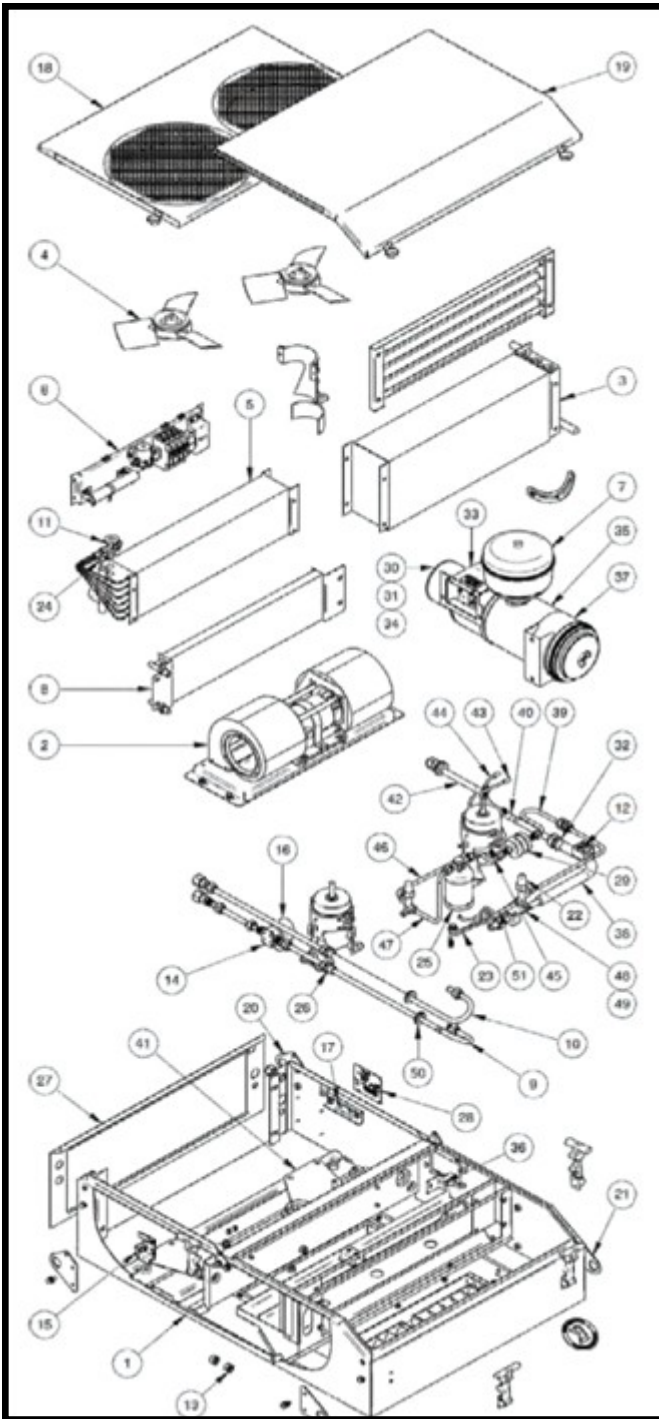

Sigma TDR6 & TDR7 Roof top Airconditioner Package Parts List

48	S5000148	1	LIQUID LINE BKT
51	AS5000213	1	LIQ LINE ASSY-PCLV TO TXVAL
	MC044S	1	R/A FILTER
	663562	1	SWITCH
	663563	1	SWITCH
	460748	1	PRECLEANER
	460963	1	PRECLEANER
7	460725	1	PRE-CLEANER

ITEM	PART No.	QTY	DESCRIPTION
2	AS5000224	1	EVAP FAN ASSY 24V
	AS5000198	1	S/A FAN PANEL W/ASSY - UE MTR
	S5006029	1	MOTOR MOUNT CLAMP
	S5006030	2	FAN SET BRACE
	UC027	1	EVAP MOTOR MOUNT SUIT UE22/23
	UE023	1	MOTOR UNIVERSAL 24VDC VZ1R242
	UF171	2	BLOWER R120606-R06-11
	S5006030	2	FAN SET BRACE
	S5006029	1	MOTOR MOUNT CLAMP
	AS5000222	1	BLOWER HOUSING W/ASSY RH
	AS5000223	1	BLOWER HOUSING W/ASSY LH
3	110631	1	COND COIL TDR6 31393001
4	AS5000170	2	COND FAN ASSY 24V UE
	420229	1	FAN 300 DIA 3-6/3HL/PP/25/LB *
	S5000215	2	SPACER COND FAN ASSY
	UC028	2	COND MTR MOUNT-SUIT UE025/26
	UE026	1	MOTOR UNIVERSAL 24VDC VZ1R184
	320621	2	BRUSH 24V
5	120954	1	EVAP COIL
6	AS5000206	1	ELECTRICAL PANEL ASSY
	641013	1	CIRCUIT BREAKER 6A
	641395	1	CIRCUIT BREAKER 25A
	661483	1	RELAY 20A
	681925	1	THERMOSTAT
	692105	1	RESISTOR
	ERR023	1	RELAY BASE PANEL MOUNT
	UE072	1	RELAY 70A
	UE057	1	CIRCUIT BREAKER A
8	130002	1	HEATER COIL
9	AS5000153	1	HTR LINE ASSY-COIL TO SOL VAL
10	AS5000155	1	HTR LINE ASSY-COIL TO B/HEAD
11	521509	1	TX VALVE
	521508	1	ORIFICE NO.6 (TDR7)
	521505	1	ORIFICE NO.5 (TDR6)
12	UE016	1	DE ICE THERMOSTAT
14	S5000129	1	HEATER SOLENOID PLATE
15	S5000138	2	COND COIL MTG ANGLE
16	UE057	1	SOL VAL 24V 1/4FBSP 6B6M-E-DC
17	AS5000215	1	SERVICE ACCESS MANIFOLD W/ASSY
18	AS5000125	1	COND LID W/ASSY
19	AS5000124	1	EVAP LID W/ASSY
20	S5000183	2	REAR LIFTING LUG
21	S5000147	2	LIFTING LUG
22	517254	2	PCLVALVE 3/8"SL
23	S5000158	1	EQUALISER LINE
24	AS5000189	1	DISTRIBUTOR MTG BRKT W/ASSY
25	531411	1	RECEIVER DRYER
27	S5000124	1	CONDENSER AIR OFF PANEL
29	531201	1	DRYER 3/8MF
30	S1616219	1	FRESH AIR FAN MTR DOME
31	320C007	1	MOTOR 24V
33	AM184909	1	F/AIR BLOWER W/ASSY
34	AS184902	1	F/A MOTOR MTG PLATE ASSY
35	AM184935	1	RWK F/A CLEANER ASSY
36	S2430007	1	DE-ICE THERMOSTAT BRKT
37	AS161638	1	BRACKET AIR CLEANER ASSY
39	AS5000152	1	LIQ. LINE ASSY-DRIER TO PCLV
40	AS5000150	1	SUCT. LINE ASSY-COIL TO B/HEAD
42	AS5000211	1	SUCT LINE ASSY-COIL TO B/HEAD
43	AS5000220	1	LIQ LINE TO ACCESS VAL ASSY
44	AS5000219	1	SUCT LINE TO ACCESS VAL ASSY
45	AS5000159	1	LIQUID LINE ASSY-FDR TO DRIER
46	AS5000194	1	LIQUID LINE ASSY-COND TO PCLV
47	AS5000195	1	LIQ LINE ASSY-LINE VAL TO FDR