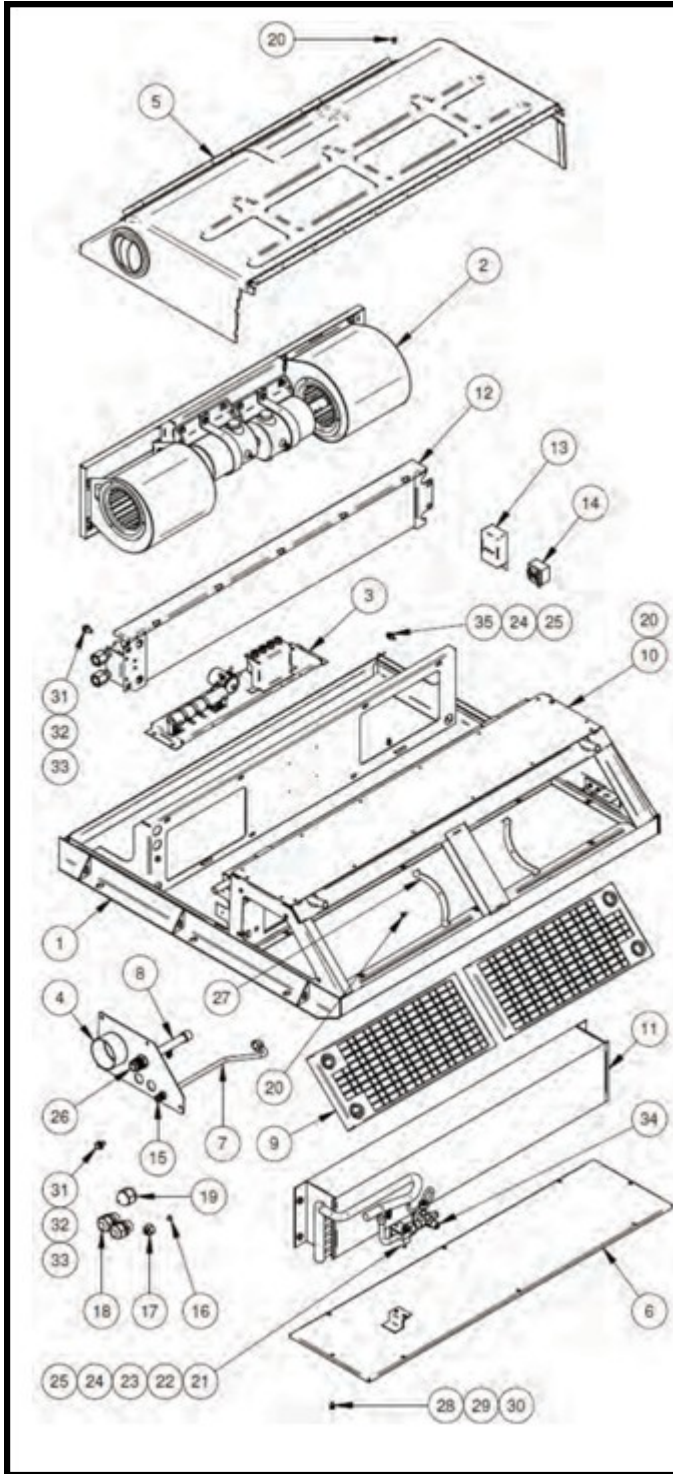

Sigma TFC8 Ceiling Mounted Evaporator Parts List

ITEM	PART No.	QTY	DESCRIPTION
1	AS271517	1	EVAP-MAIN CASE WELDED ASSY
2	AS271531	1	SUPPLY AIR FAN ASSY
	410105	2	BLOWER
	410902	4	INLET RING
	AS198603	2	EVAP BLOWER HOUSING
	872135	2	SHAFT EXTENSION
	S2715035	1	FAN MOTOR SUPPORT PANEL
	AS271518	1	MOTOR MOUNT EVAP
	UC027	2	EVAP MOTOR MOUNT SUIT
	UE026	2	MOTOR 24VDC
	320621	4	BRUSH 24V
3	AS271524	1	ELECTRICAL PANEL LAYOUT
	UE699	1	CIRCUIT BREAKER 60A
	641067	1	CIRCUIT BREAKER 35A
	641065	1	CIRCUIT BREAKER 25A
	641C111	1	CIRCUIT BREAKER 5A
	692107	1	RESISTOR
	UE072	1	SOLENOID RELAY
	663563	1	SWITCH FAN SPEED
	663569	1	SWITCH MODE
13	681925	1	THERMOSTAT 24V
	681926	1	POTENTIOMETER
14	UE016	1	THERMOSTAT DE ICE
4	AS271529	1	FRESH AIR INLET PLATE ASSY
5	S2715031	1	TFC8 EVAP COVER PLASTIC
6	AS520625	1	TOP COVER ASSY
7	AS271575	1	3/8" TUBE TX VAL TO B-HEAD ASSY
8	AS271574	1	3/4" SUCT LINE COIL TO B-HEAD
9	AS271535	2	RETURN AIR FILTER ASSY
10	S2715023	1	MAIN FRAME BOTTM PANEL
11	120394	1	EVAPORATOR COIL
12	130009	1	HEATER COIL TFC8
	641601	1	CIRCUIT BREAKER COMPRESSOR
	641612	1	CIRCUIT BREAKER HEATING
	641346	1	CONTACTOR COMPRESSOR
	651346	1	CONTACTOR HEATER ELEMENT
	674019	1	HEATING CONTACTOR DIODE
	681065	1	OVERTEMP THERMOSTAT HEATER
	523365	1	LP SWITCH
	523655	1	HP SWITCH
	531138	1	INLINE DRYER
	531411	1	RECEIVER DRYER
	517254	1	LINE VALVE
34	521509	1	TX VAL
	521508	1	ORIFICE NO6

Drawing #: AS271554