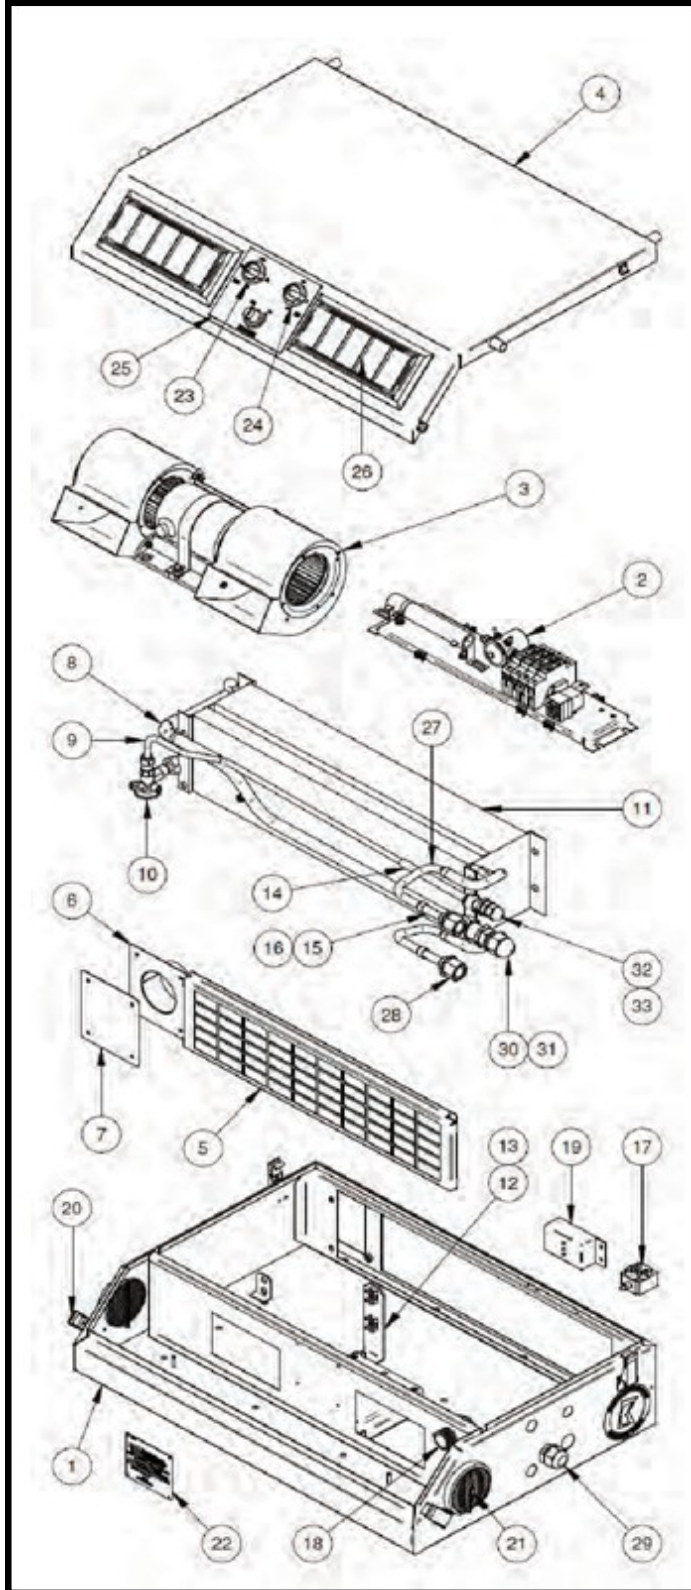

Sigma TFC6
Ceiling Mounted Evaporator
Parts List

ITEM	PART No.	QTY	DESCRIPTION
1	AS502001	1	MAIN CASE ASSY TFC6
2	AS502024	1	ELEC PANEL COMPONENT ASSY
	641013	1	CIRCUIT BRAKER 6A
	641395	1	CIRCUIT BRAKER 25A
	661483	1	RELAY 20A
	692105	1	RESISTOR 20HM
	UE072	1	RELAY 70A
	UE527	1	CIRCUIT BRAKER 16A
3	AS502033	1	SUPPLY AIR FAN ASSY-TFC6
	AS502009	1	FAN HSG ASSY L H TFC6
	AS502010	1	FAN HSG ASSY R H TFC6
	S5006029	1	MOTOR MOUNT CLAMP
	S5006030	1	FAN SET BRACE
	UC027	1	EVAP MOTOR MOUNT SUIT UE22/23
	UE023	1	MOTOR 24VDC
	320621	2	BRUSHES 24V
	UF048	2	BLOWER
	S5006030	2	FAN SET BRACE
	S5006029	1	MOTOR MOUNT CLAMP
4	AS502018	1	LID ASSEMBLY
5	AS502003	1	RETURN AIR FILTER ASSY TFC6
6	AS502013	1	F/A SPIGOT ASSY TFC6
7	S5020013	1	F/A BLANK PLATE TFC6
8	AS502036	1	SUCT LINE - COIL TO B/HEAD
9	AS502038	1	LIQ LINE-TX VALVE TO B/HEAD A
10	521509	1	TX VALVE
	521505	1	ORIFICE NO.5
11	120603	1	EVAPORATOR STD BAN
	120661	1	EVAPORATOR—COOL ONLY FOR TFC7
12	S5020026	1	ANGLE BRACKET-PIPING SUP-PORT
14	AS502036	1	SUCT LINE - COIL TO B/HEAD
15	S5020030	2	HEATER LINE B/HEAD TO COIL
17	UE016	1	THERMOSTAT DE ICE
19	681925	1	THERMOSTAT ELEC 12-24VDC
	681926	1	POTENTIOMETER
20	UC310	4	CATCH OVERCENTRE SS
21	821704	2	DIFFUSER 92MM OD ROUND PVC
23	663562	1	ROT SWT CA20AUP350
24	663563	1	ROT SWT CA20AUP351
25	UC901	1	LOUVRE 246X104MM OD
28	872310	2	BULKHEAD FTG 1/2BSP X 1/4
31	UR010	1	BULKHEAD FITTING (3/4)
32	UR008	1	BULKHEADFITTING (1/2) MF
	521508	1	#6 ORIFICE FOR TFR7
Drawing #: AS502000