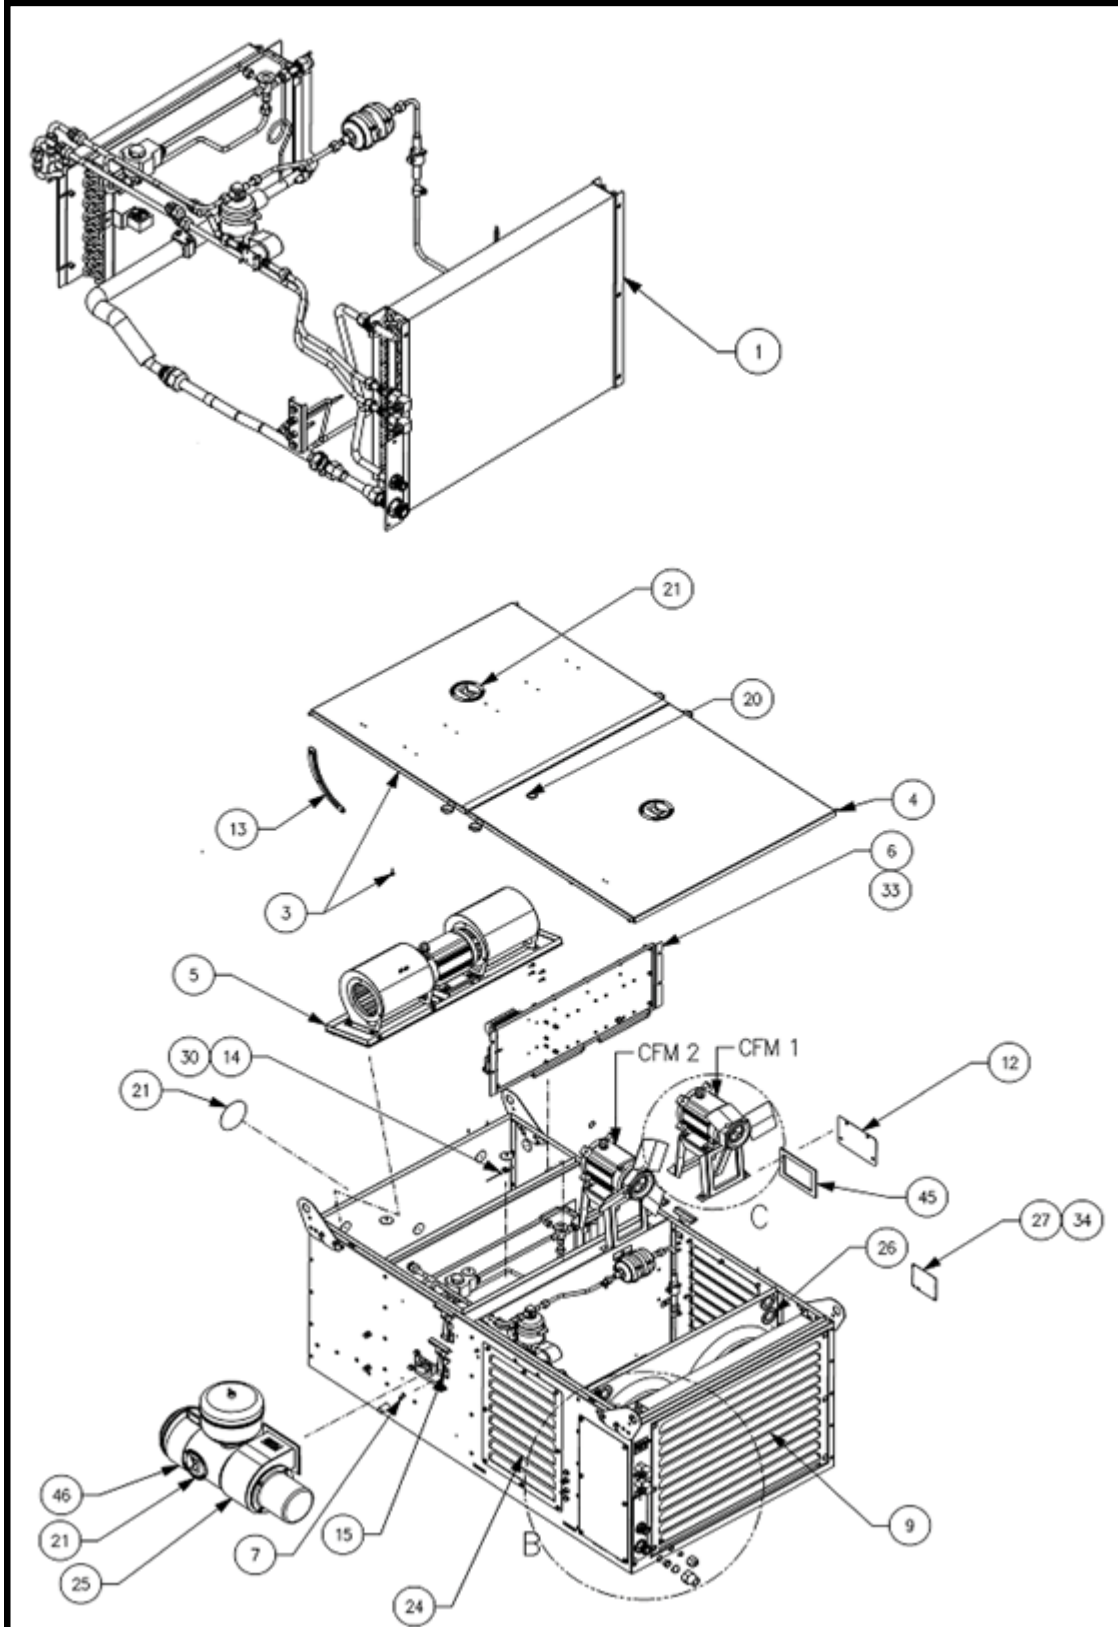

Sigma TDR10
Rooftop Airconditioner Package
Parts List
2/3

Sigma TDR10
Rooftop Airconditioner Package
Parts List
3/3

ITEM	PART No.	QTY	DESCRIPTION	ITEM	PART No.	QTY	DESCRIPTION
1	AS3754027	1	REFRIGERATION COMPONENTS ASSY		676001	1	MTR CTRL
2	AS3754041	2	COND MTR MNT BKT ASSY		681961	1	TAT SENSOR PROBE
3	AS3754044	1	COVER ASSY EVAP SECTION		674014	1	DIODE
4	AS3754045	1	COVER ASSY COND SECTION		862211	7	SEAL (SOLD BY MTR)
5	AS3754050	1	SUPPLY AIR FAN ASSY		AS3754056	1	RETURN AIR FILTER ASSY
6	AS3754061	1	ELECTRICAL PANEL COMP ASSY		S3754086	1	BASE UNIT D-SEAL
7		4	M5 X 16 HX SCR & WASHERS KIT		641070	1	CB
8		8	M8 X 25 HX SCR & WASHERS KIT		663117	1	ROT SW
9	S3754032	1	COND AIR OFF PANEL		681960	1	TAT
10	S3754033	1	CONNECTION ACCESS PLATE		110036	1	COND COIL
11	S3754108	4	LIFTING LUG PLATE		120036	1	EVAP COIL
12	S3754109	1	PRESSURISER BLANK PLATE		130036	1	HEAT COIL
13	S5000149	2	LID DROP		517712	1	VAL BAL - 3/8
14	681961	1	TAT SENSOR PROBE		519074	1	ADAP 134A 1/4" HIGH SIDE RED
15	851590	4	TOGGLE CLAMP RUBBER		519075	1	ADAP 134A 1/4" LOW SIDE BLUE
24	S3754172	2	LOUVRE		521508	1	TX ORIFICE DFOSS
25	AM184908	1	FRESH AIR UNIT 24V DC ASSY		521509	1	TX VAL DFOSS
35	AS3754029	2	COND FAN AND MTR ASSY		522021	1	SOL VAL DFOSS
46	AS161638	1	BRACKET AIR CLEANER ASSY		523365	1	LPC TEX
	AS3754025	1	SHEET METAL CASE WELDED ASSY		523655	1	HPC TEXAS
	AS3754046	1	SUPPLY AIR FAN DECK BASE ASSY		531138	1	DRY 3/8MF
	AS3754060	1	ELECTRICAL PANEL ASSY		531411	1	REC DRY 134A
	AS198603	2	BLOWER ASSY		668140	1	COIL 24VDC
	AS5000139	1	S/A PLENUM W/ASSY (SATIN BLACK)		320033	1	MTR 0.375kW 24V
	AS5000137	1	S/AIR SPIGOT (SATIN BLACK)		410105	2	BLOWER
	AS3754055	1	RA PLENUM		410902	4	INLET RING
	AS3754110	1	SUPPLY AIR SPIGOT		320032	1	MTR 0.15kW 24V
	AS3754039	1	R-A SPIGOT TDR10		420227	1	FAN
	641090	1	CB		410605	1	BLOWER
	641091	1	CB		460725	1	PRE-CLEANER
	641092	2	CB		AS184912	1	FRESH AIR FAN MOTOR ASSY
	661487	2	RLY 24V		AM184909	1	F/AIR BLOWER W/ASSY (GLOSS BLA
	676002	2	MTR CONTROLLER		AM184935	1	F/A CANISTER ASSEMBLY
	855501	0.05	TRANSPARENT COVER-1M RIGID PVC		S1616219	1	F/A FAN MTR DOME (GLOSS BLACK)