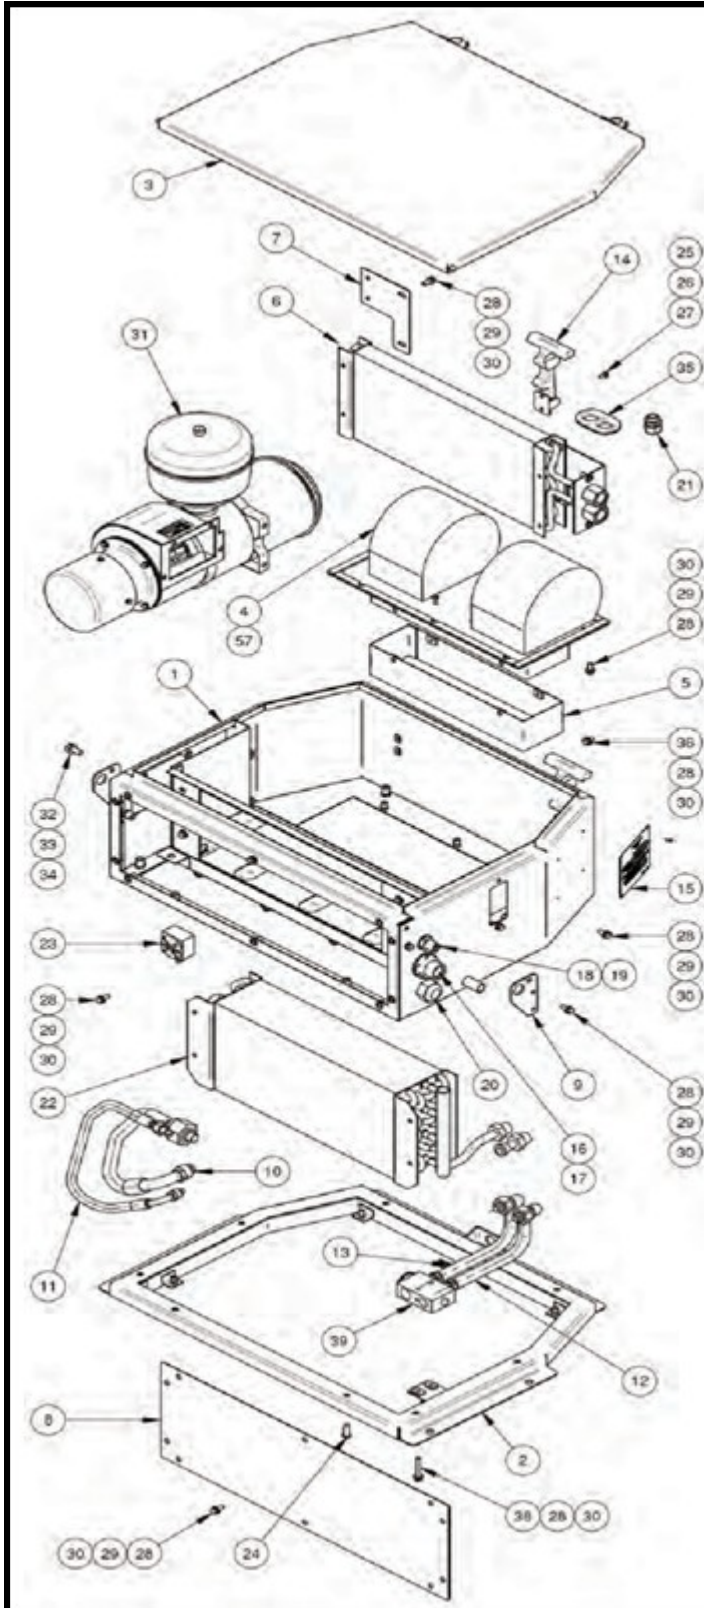

# Sigma TFR6 Rooftop and Wall Mounted Evaporator Parts List

ITEM	PART No.	QTY	DESCRIPTION
1	AS3337025	1	CASE ASSEMBLY
2	AS3337034	1	ROOF MTG FRAME ASSY
3	AS3337050	1	UNIT LID ASSY
4	AS3337061	1	FAN DECK ASSY
5	AS3337051	1	FAN DECK SPGTT EXTEN ASSY
57	400051	1	FAN DECK 24V 3SPD
	400050	1	FAN DECK 12V 3SPD
6	AS3337060	1	HEATER COIL ASSY
7	S3337052	1	HEATER MOUNT BRKT
	130851	1	HEATER COIL
8	S3337053	1	CASE REMOVABLE BACK PANEL
9	S3337055	2	TOP COVER HINGE PLATE
10	AS3337059	1	5/8 SUCT HOSE ASSY
11	AS3337058	1	3/8 LIQ HOSE ASSY TX VAL
12	AS3337057	1	LIQ LINE COIL TO TX VALVE
13	AS3337056	1	SUCT LINE COIL TO TX VALVE
14	851590	2	TOG/CLAMP RUBBER
16	512C068	1	BULKHEAD FTG O-RING 3/4"
17	912601	1	DISC-LOCK WASHER
18	512C065	1	BULKHEAD FTG O-RING 3/8
22	120851	1	EVAPORATOR COIL
23	UE016	1	THERMOSTAT DEICE STUD MTG
31	AS3337068	1	TFR6BX3 FRESH AIR UNIT ASSY
39	521946	1	TX VALVE BLOCK
41	AS3337062	1	UNIT INTERFACE FRAME
42	AS3337044	1	PLENUM ASSEMBLY
43	S3337060	1	BASE SEAL
44	821707	2	DIFFUSER
45	MC044S	1	RETURN AIR FILTER ASSY
46	681925	1	THERMOSTAT 12-24V
	681926	1	POTENTIOMETER
48	UE423	1	LBL SWITCH PANEL SPECIAL
49	663563	1	ROT SWITCH
50	663569	1	ROT SWITCH CA20 AU9F05
52	853507	1	LEAF SPRING 1/2" WIDE
Drawing #: AS3337066			