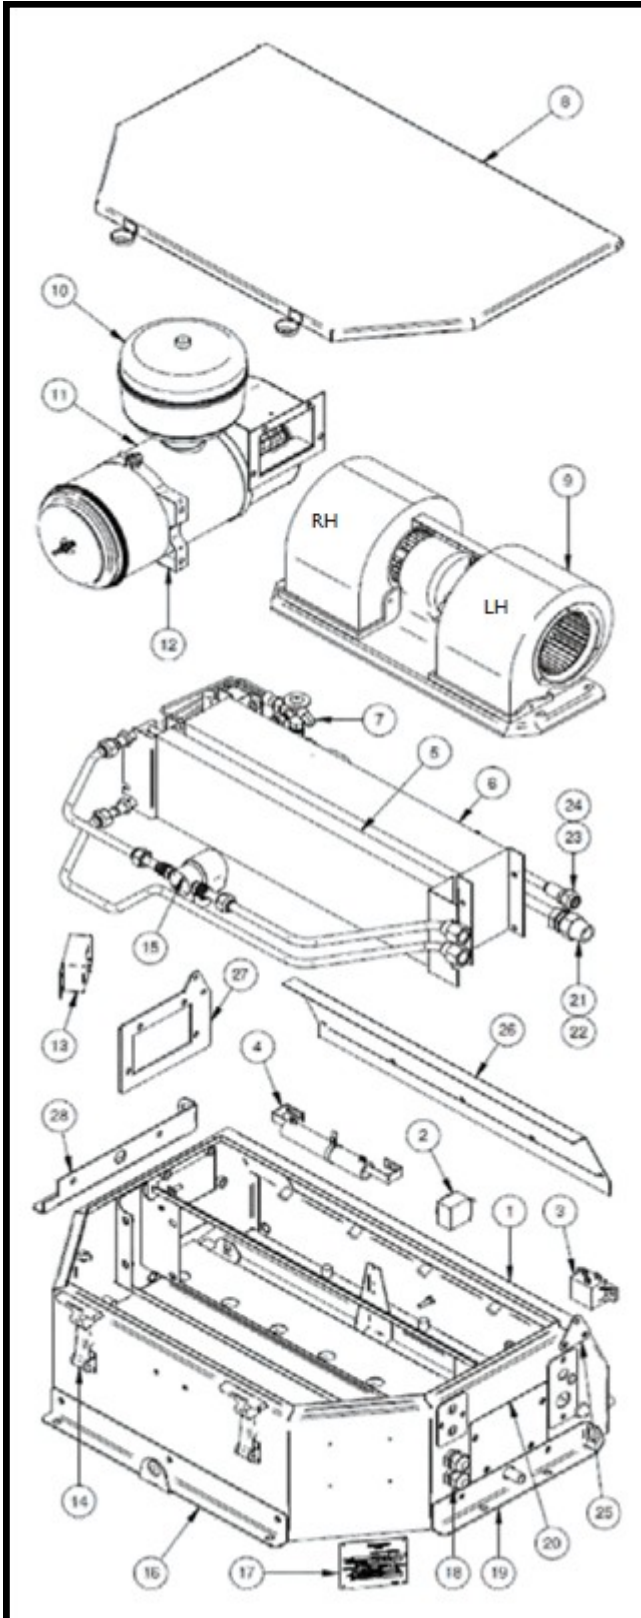

Sigma TFR7 Rooftop and Wall Mounted Evaporator Parts List

ITEM	PART No.	QTY	DESCRIPTION
1	AS247432	1	FRAME W/ASSY
2	UE016	1	DE-ICE THERMOSTAT
3	661487	1	RLY 24V 50AMP 1P
4	692105	1	RESISTOR 2 OHM
5	130014	1	HEATER COIL
6	120954	1	EVAPAROTOR COIL
7	521509	1	TX VALVE
	521508	1	ORIFICE NO.6
8	AS247423	1	TOP COVER ASSY
9	AS500037	1	SUPPLY AIR FAN ASSEMBLY
	320C053	1	MOTOR 27VDC
	320028	2	BRUSH 24V
	553628	1	CLAMP NO 5
	S5000047	2	FAN SET BRACE
	S5000195	1	EVAP FAN AND MOTOR BASE
	UF034	2	INLET RING
	UF171	2	BLOWER WHEEL
	UF173	1	BLOWER HOUSING RH
	UF174	1	BLOWER HOUSING LH
10	460725	1	PRE-CLEANER 2.5"
	460748	1	PRE-CLEANER S/S 2.5"
	460964	1	PRE-CLEANER TOP SPIN 2.5"
11	AS506502	1	BASE UNIT 24V EB9P
12	870001	1	MOUNT BAND 6.5" DIA
13	681925	1	ELECTRONIC THERMOSTAT
14	851590	2	TOG/CLAMP RUBBER
15	UE057	1	SOLENOID VALVE 24V
16	S2474027	1	MOUNTING ANGLE FRONT
19	S2474026	1	MOUNTING ANGLE RH
20	S2474054	1	BLANKING PLATE STD F/A
25	S2474038	1	TOP COVER HINGE PLATE RH
26	S2474051	1	SERVICE ACCESS PANEL
27	S2474037	1	TOP COVER PANEL PLATE LH
28	S2474025	1	MOUNTING ANGLE LH
	AS247439	1	R/A PLENUM ASSY
	AS502003	1	R/A FILTER
	853507	1	LEAF SPRING
	641065	1	CIRCUIT BREAKER 25A
	641C110	1	CIRCUIT BREAKER 15A
	663563	1	SWITCH
	663569	1	SWITCH

Drawing #: AS247419