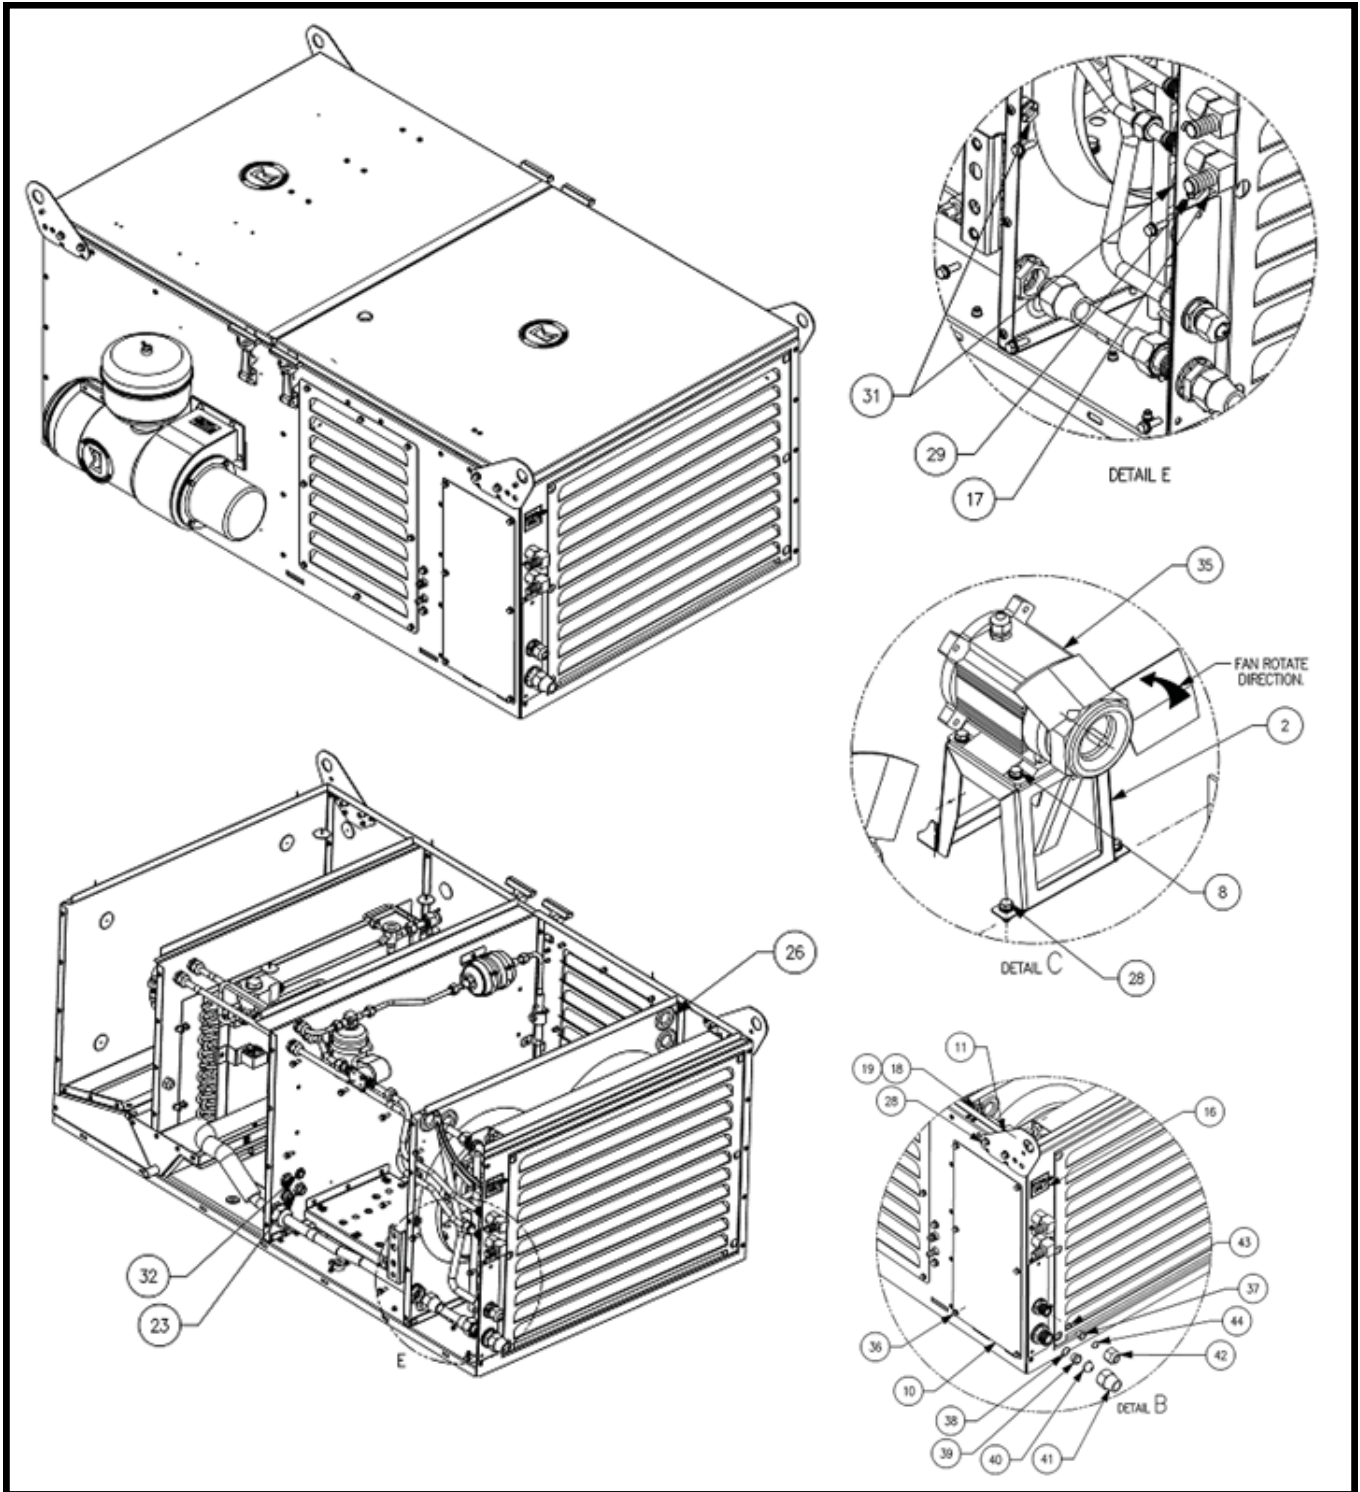

Sigma TDR10
Rooftop Airconditioner Package
Parts List
1/3