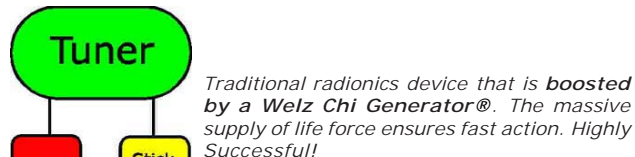

Give this perhaps "unorthodox" theory that is naturally based on experiments and functional thinking a chance and you will soon notice that many phenomena that were "unexplainable" up to now will be explained in quite easy terms!

Use this theory when working with radionics, magic, or any other method such as motivational techniques and self-improvement, and you will notice an almost immediate, often unexpected, increase of flexibility, capability and action at a distance.

Magic and Radionics: Two different approaches, same Common Functioning Principle (CFP)!

In the preceding pages we made it clear that practically all effective methods to act at a distance, including shamanic work, magic and radionics have the same CFP! Therefore, you can view the diagrams below in the light of these methods. They are certainly valid for all of them.

In fact, some experts in radionics refer to the radionics device as the "Voodoo Doll" of the modern age. They naturally are more in line with an exact understanding of the processes involved in radionics than they may originally have suspected - or wished.

Study the following diagrams carefully!