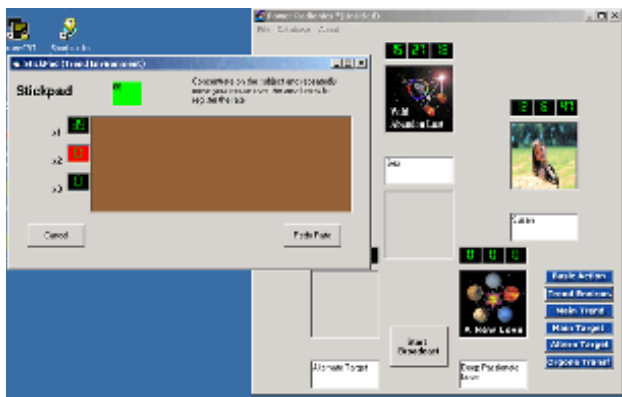

permits. For simultaneous operations, the RAD 5 or the ATGS 3000 are ideal Chi Generators®. With the ATGS 3000 you can run up to 12 simultaneous power radionic operations!!!

The Power Radionics™ Program comes with well over 1,000 images — a smorgasbord for every serious operator!!!

Especially the magician will appreciate that addition of the talismans of the Key of Solomon the King, the Abramelin Squares, the talismans of the Faust Grimoire, of the Sage of the Pyramids, of the Goetia, and a great many more!!!

The PR 2000 CD Power Radionics™ Program for PC

Like the RI 2400 CD, with additional features:

- **Easy Solutions for your Challenges:** Power Radionics™ comes with thousands of ready-to-use filters for every purpose. You can also use your own easily created filters or images for limitless possibilities.
- **SureRate System:** The Power Radionics™ Program is equipped with an interactive stickpad which ensures the correct radionic settings or rates for your application simply by moving your mouse over a designated area of the screen. There is no guess work!
- **Translucent Chi Transfer:** As an option, you can have Power Radionics™ create an exact filter by combining the Chi transfer and link image together to form a pass-thru on every point.

This new combination of the Welz Chi Generator® with the radionics device, i.e., Power Radionics™, opened the door to many new ways to benefit from radionics more effectively than ever before. This is the reason why the new Power Radionics™ Devices and Power Radionics™ Programs are very effective tools with near-infinite potential!

The EPM 2400 Exterior Precision Module

Range: 0.01 Hz to 99.99 Hz
Precision: 1/100,000

Attach this exterior module to the Heavy Duty Devices: LPOG 2400 HD and RAD 2400 HD. This exact frequency module boasts a total of 10,000 settings. Its precision of 1/100,000 is unsurpassed.