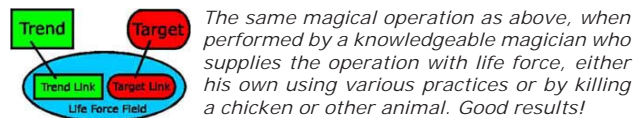

Give this perhaps "unorthodox" theory that is naturally based on experiments and functional thinking a chance and you will soon notice that many phenomena that were "unexplainable" up to now will be explained in quite easy terms!

Use this theory when working with radionics, magic, or any other method such as motivational techniques and self-improvement, and you will notice an almost immediate, often unexpected, increase of flexibility, capability and action at a distance.

Magic and Radionics: Two different approaches, same Common Functioning Principle (CFP)!

In the preceding pages we made it clear that practically all effective methods to act at a distance, including shamanic work, magic and radionics have the same CFP! Therefore, you can view the diagrams below in the light of these methods. They are certainly valid for all of them.

In fact, some experts in radionics refer to the radionics device as the "Voodoo Doll" of the modern age. They naturally are more in line with an exact understanding of the processes involved in radionics than they may originally have suspected - or wished.

Study the following diagrams carefully!