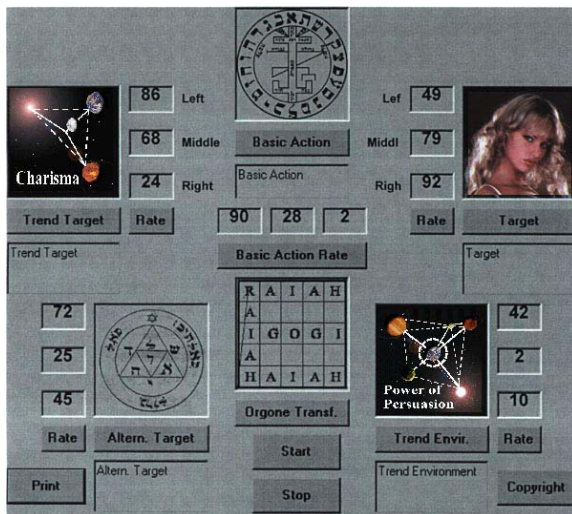

The ATGS 3000 is the top of the line Orgone Generator/Radionics Combination Equipment. Its special circular arrangement of twelve power generators, each one powered by a three dial radionics frequency setting, makes the generating of any astrological trend as easy as child's play! The flexibility of this device is unsurpassed! You are virtually creating your own universe!!!

Size: Power Part: 11 1/2 x 10 1/2 x 3 1/4 in.

Donut: 14 inches diameter, 2 1/2 inches tall.

The Power Radionics™ Programs

As is the case with the Radionics Device, the purpose of the Radionics Program is to establish structural links. The purpose of a Welz Chi Generator® is the generating of life force, or Chi energy. Our programs are Power Radionics™ Programs, because you can connect them structurally with a Welz Chi Generator®, which adds Power to your radionics operations.

The RI 2400 CD Radionics Program and Interface for PC

About Power Radionics™

Radionics was first discovered a century ago. It is a technology that involves interaction with the human consciousness. This technology helps you to project at any distance energy (life force) and trends that give inclination to desired effects or results. In the transfer test you have experienced proof that distance is irrelevant in work with radionics. You can use the radionics device to project energy and trends to yourself and to others. This fact makes radionics a powerful tool in your hands, provided that you have the open mind to make use of this extraordinary new technology.

We have shown you that such projection is possible with the help of life force and structural links, even if such structural links are of a purely abstract nature in the form of radionics settings, or "rates". In other words, the technology of radionics can now easily be explained as a direct consequence of the characteristics of life force: Its transfer at any distance by way of structural links and its negative entropy! Assumptions of "esoteric" speculations, or assumptions, such as non-measurable "frequencies", "higher planes", "astral energies", "morphogenetic fields" and the like certainly are a thing of the past, obsolete, and no longer

necessary for a scientific explanation of the amazing effects of radionics!

Power Radionics™ is the logical consequence of this new understanding of radionics: **While the purpose of the radionics device is the establishing of structural links, the purpose of the orgone generator® (Welz Chi Generator®) is to provide the radionics device with massive life energy in order to get far reaching results faster, easier, and more effectively than ever before!**

This combination of the new Welz Chi Generator® with the radionics device, Power Radionics™, opened the door to many new ways to benefit from radionics more effectively than ever before. For this reason, **the new Power Radionics Devices and Power Radionics Programs are very effective tools with near-infinite potential!**

Why Power Radionics™?

Power Radionics is a gigantic step ahead of all conventional radionics devices and radionics programs (see the diagrams on page 13): It adds massive life force to radionics. This means continuous power driving towards the results that you programmed into your computer. The continuous flow of life force is made possible with a special structural link that connects your life force generator (Welz Chi Generator®), the Power Radionics™ Program and the target of your operation: Therefore, each program comes with a fully individualized transfer card and the corresponding file on your program that connect the trend and target settings of your radionics device directly with the trend and target functions in your program.