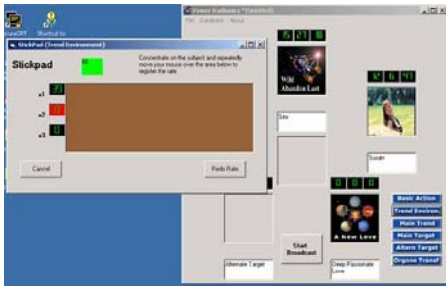

The Welz Chi Generators®, Orgone Radionics™ Devices and Power Radionics™

JU 99 CE, JU 99-10, TF 99 CE,
SPP 99 CE, GPP 99 CE

RAD 2400 HD

AO 2000

LPOG 2400 HD/DL

RAD 2000

PR 2000 CD Power Radionics™ Program

PBT 2400