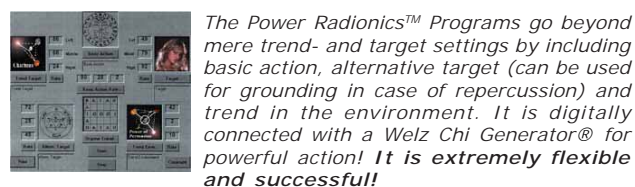

Give this perhaps "unorthodox" theory that is naturally based on experiments and functional thinking a chance and you will soon notice that many phenomena that were "unexplainable" up to now will be explained in quite easy terms!

Use this theory when working with radionics, magic, or any other method such as motivational techniques and self-improvement, and you will notice an almost immediate, often unexpected, increase of flexibility, capability and action at a distance.

Magic and Radionics: Two different approaches, same Common Functioning Principle (CFP)!

In the preceding pages we made it clear that practically all effective methods to act at a distance, including shamanic work, magic and radionics have the same CFP! Therefore, you can view the diagrams below in the light of these methods. They are certainly valid for all of them.

In fact, some experts in radionics refer to the radionics device as the "Voodoo Doll" of the modern age. They naturally are more in line with an exact understanding of the processes involved in radionics than they may originally have suspected - or wished.

Study the following diagrams carefully!