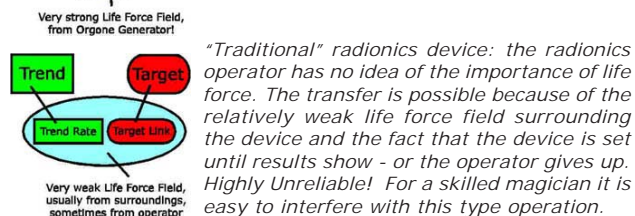

Give this perhaps "unorthodox" theory that is naturally based on experiments and functional thinking a chance and you will soon notice that many phenomena that were "unexplainable" up to now will be explained in quite easy terms!

Use this theory when working with radionics, magic, or any other method such as motivational techniques and self-improvement, and you will notice an almost immediate, often unexpected, increase of flexibility, capability and action at a distance.

Magic and Radionics: Two different approaches, same Common Functioning Principle (CFP)!

In the preceding pages we made it clear that practically all effective methods to act at a distance, including shamanic work, magic and radionics have the same CFP! Therefore, you can view the diagrams below in the light of these methods. They are certainly valid for all of them.

In fact, some experts in radionics refer to the radionics device as the "Voodoo Doll" of the modern age. They naturally are more in line with an exact understanding of the processes involved in radionics than they may originally have suspected - or wished.

Study the following diagrams carefully!