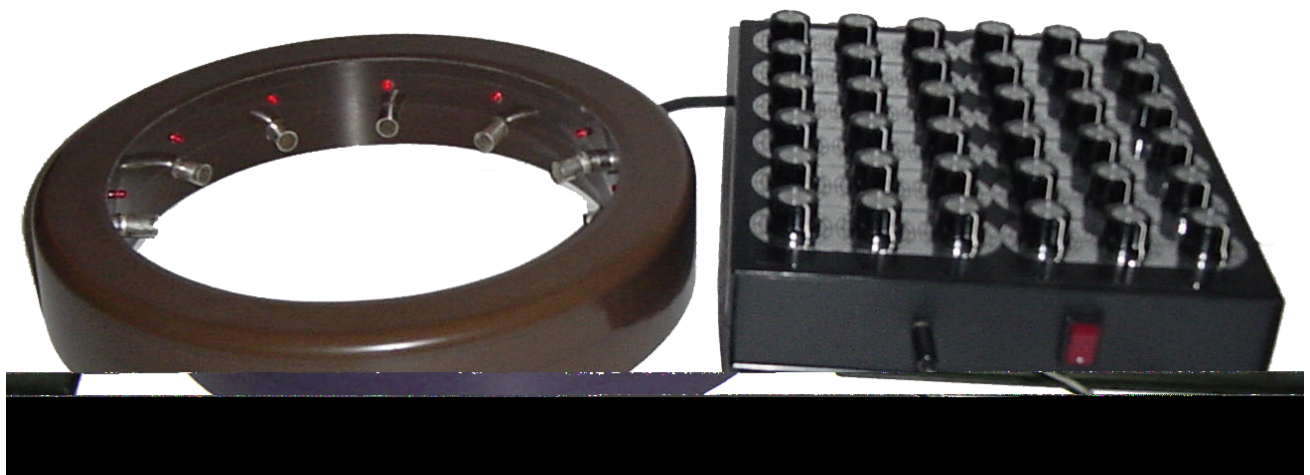

SIMPLY SUCCESS

... AT THE FLIP OF A SWITCH!

POWER TECHNOLOGY
FOR
SELF-IMPROVEMENT,
FITNESS, SPORTS,
TREND MANAGEMENT, AND
MIND CONTROL

HSCIT, P.O. Box 1298, WOODSTOCK, GA 30188

(770) 924 0223

E-Mail: karl@welz.net --- Web Page: <http://www.hscti.com>