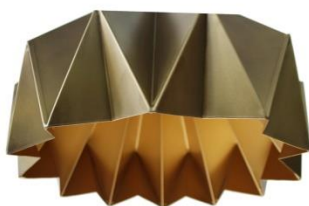

This ruffled shade gives this metallic gold pendant lamp a little something extra. Made of galvanised iron w/ brass hardware. Wipe clean with damp cloth, wipe dry with clean cloth.