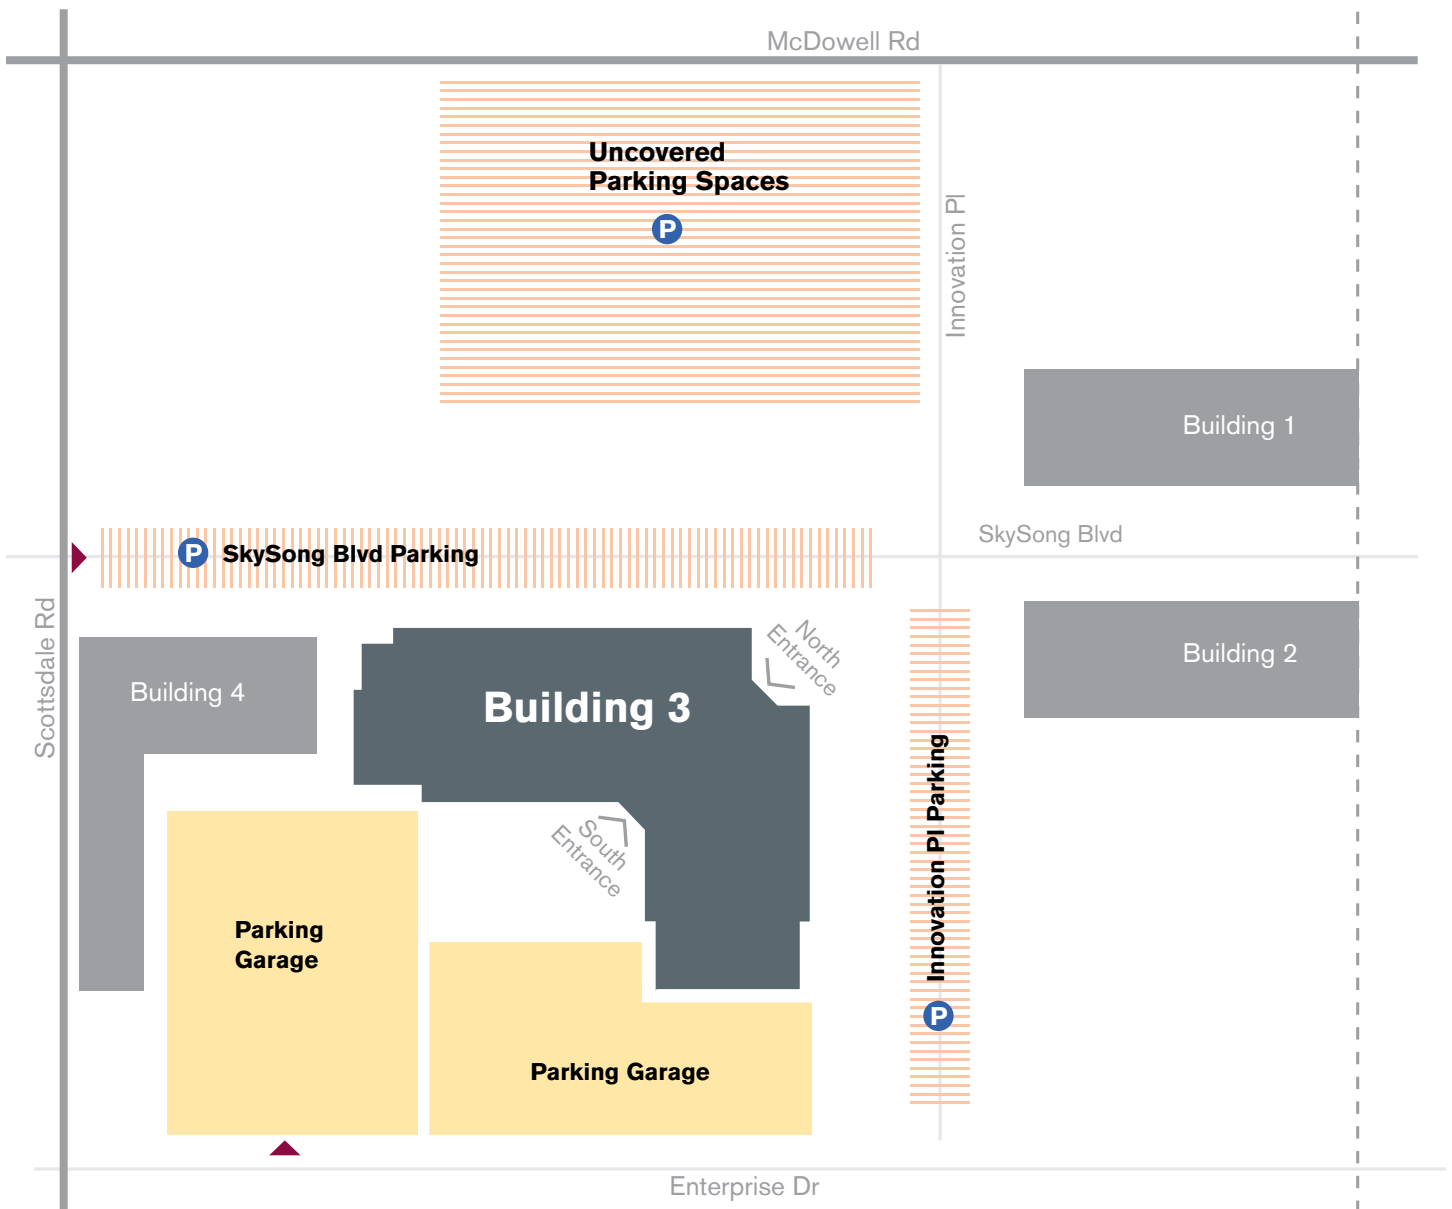

**Guest Parking
Building 1**

- Surface parking lot North of building 1
- Surface parking, entrance off Innovation Place
- 2-hour parking on SkySong Boulevard between buildings 1 & 2

McDowell Rd

**Guest Parking
Building 3**

- Surface parking lot South of Building 3, entrance off Innovation Place
- Surface parking, entrance off Innovation Place
- SkySong Boulevard parking
- Innovation Place parking
- Parking garage is available 30 minutes before event start time and 15 minutes after event start time, entrance off Enterprise Drive

Deliveries Map Building 1

Deliveries Map Building 3

Catering Parking Info:

- Parking lot is accessed by Innovation Place.
- Pre-reserved catering parking available upon request
- Non-reserved/loading dock available at any time
- Use of lobby entrances to load/unload catering is prohibited
- Parking on SkySong Boulevard and Innovation Place to load/unload Catering is prohibited