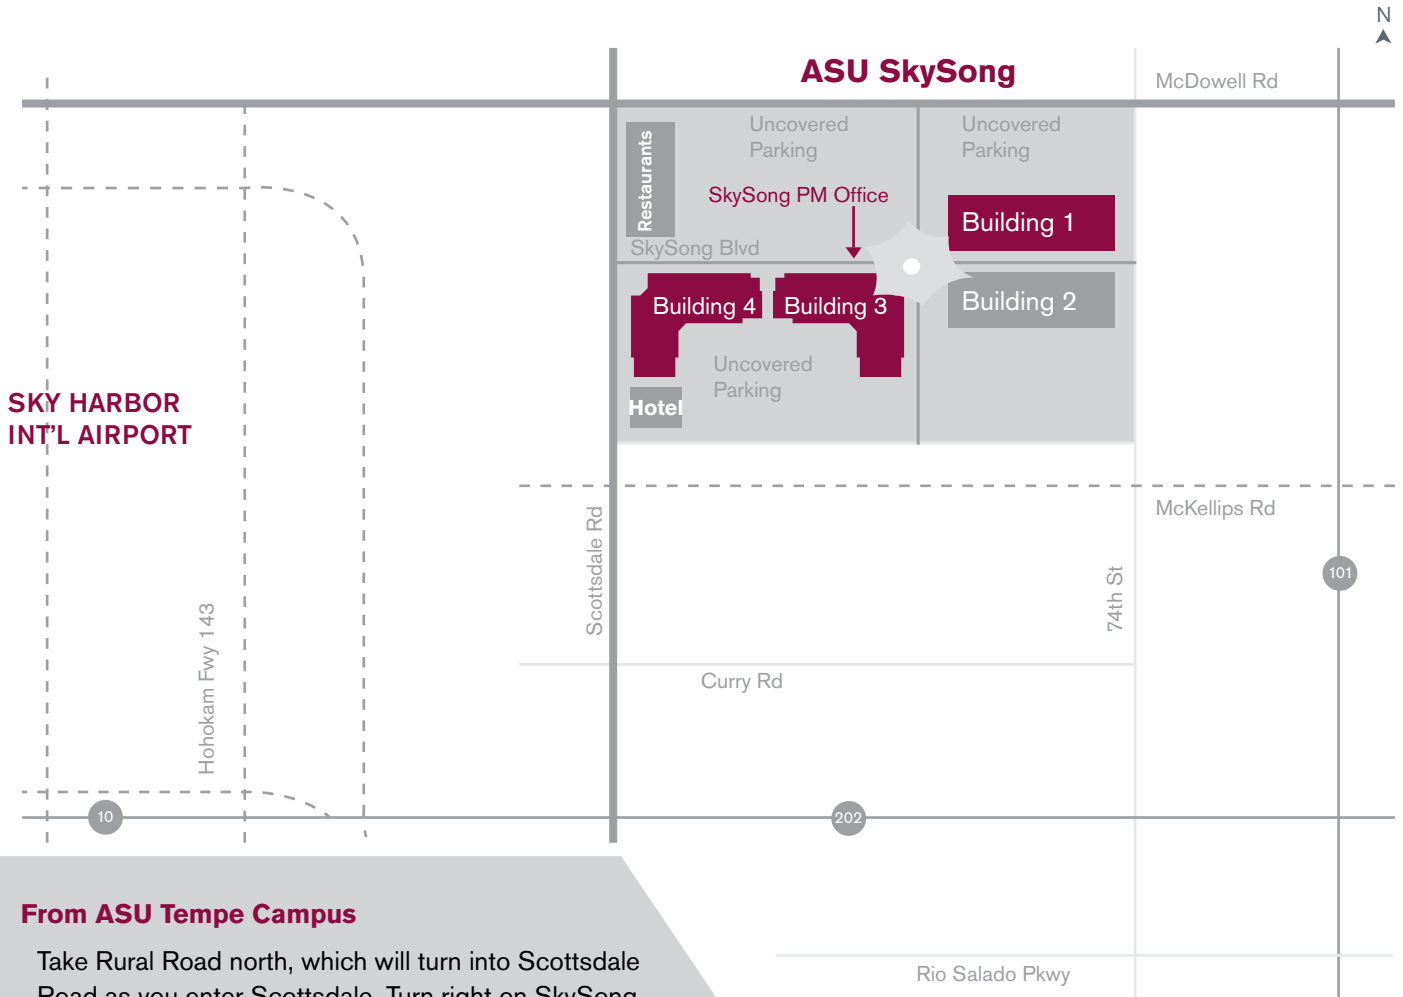

SkySong PM Office and Directions

From ASU Tempe Campus

Take Rural Road north, which will turn into Scottsdale Road as you enter Scottsdale. Turn right on SkySong Boulevard (just before McDowell Road).

From ASU Polytechnic Campus

Enter the Loop 202 West at Williams Field Road. Drive approximately six miles to the Loop 101 North exit. Take the 101 North to the Loop 202 West (approximately 10 miles). Exit onto Scottsdale Road. Turn right on Scottsdale Road. Turn right on SkySong Boulevard (just before McDowell Road).

From ASU Downtown Campus

Take the I-10 East from Seventh Street. Exit on the Loop 202 East. Exit onto Scottsdale Road. Turn left on Scottsdale Road. Turn right on SkySong Boulevard (just before McDowell Road).

From ASU West Campus

Take the I-17 South about 10 miles to the I-10 East through downtown Phoenix. Exit on the Loop 202 East. Exit on Scottsdale Road. Turn left on Scottsdale Road. Turn right on SkySong Boulevard (just before McDowell Road).

From Phoenix Sky Harbor International Airport

Go east on Sky Harbor Boulevard. Take the Loop 202 East toward Tempe. Exit on Scottsdale Road. Turn left on Scottsdale Road. Turn right on SkySong Boulevard (just before McDowell Road).