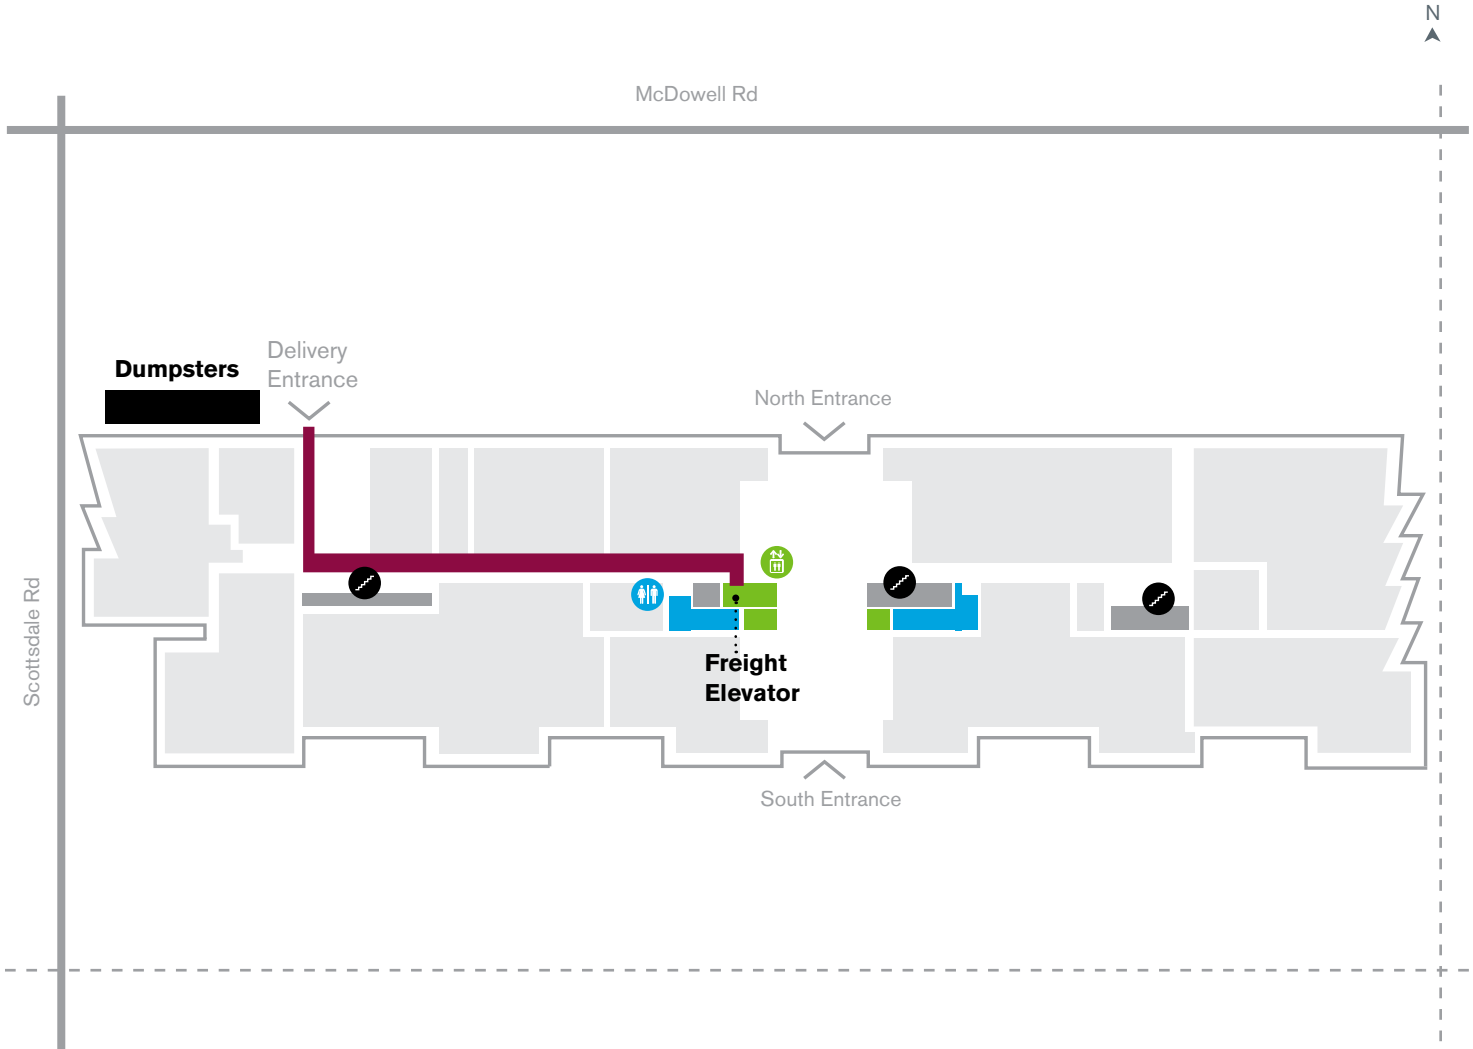

**Guest Parking
Building 1**

- Surface parking lot North of building 1
- Surface parking, entrance off Innovation Place
- 2-hour parking on SkySong Boulevard between buildings 1 & 2

McDowell Rd

**Guest Parking
Building 3**

- Surface parking lot South of Building 3, entrance off Innovation Place
- Surface parking, entrance off Innovation Place
- SkySong Boulevard parking
- Innovation Place parking
- Parking garage is available 30 minutes before event start time and 15 minutes after event start time, entrance off Enterprise Drive

Deliveries Map Building 1

Deliveries Map Building 3

Catering Parking Info:

- Parking lot is accessed by Innovation Place.
- Pre-reserved catering parking available upon request
- Non-reserved/loading dock available at any time
- Use of lobby entrances to load/unload catering is prohibited
- Parking on SkySong Boulevard and Innovation Place to load/unload Catering is prohibited