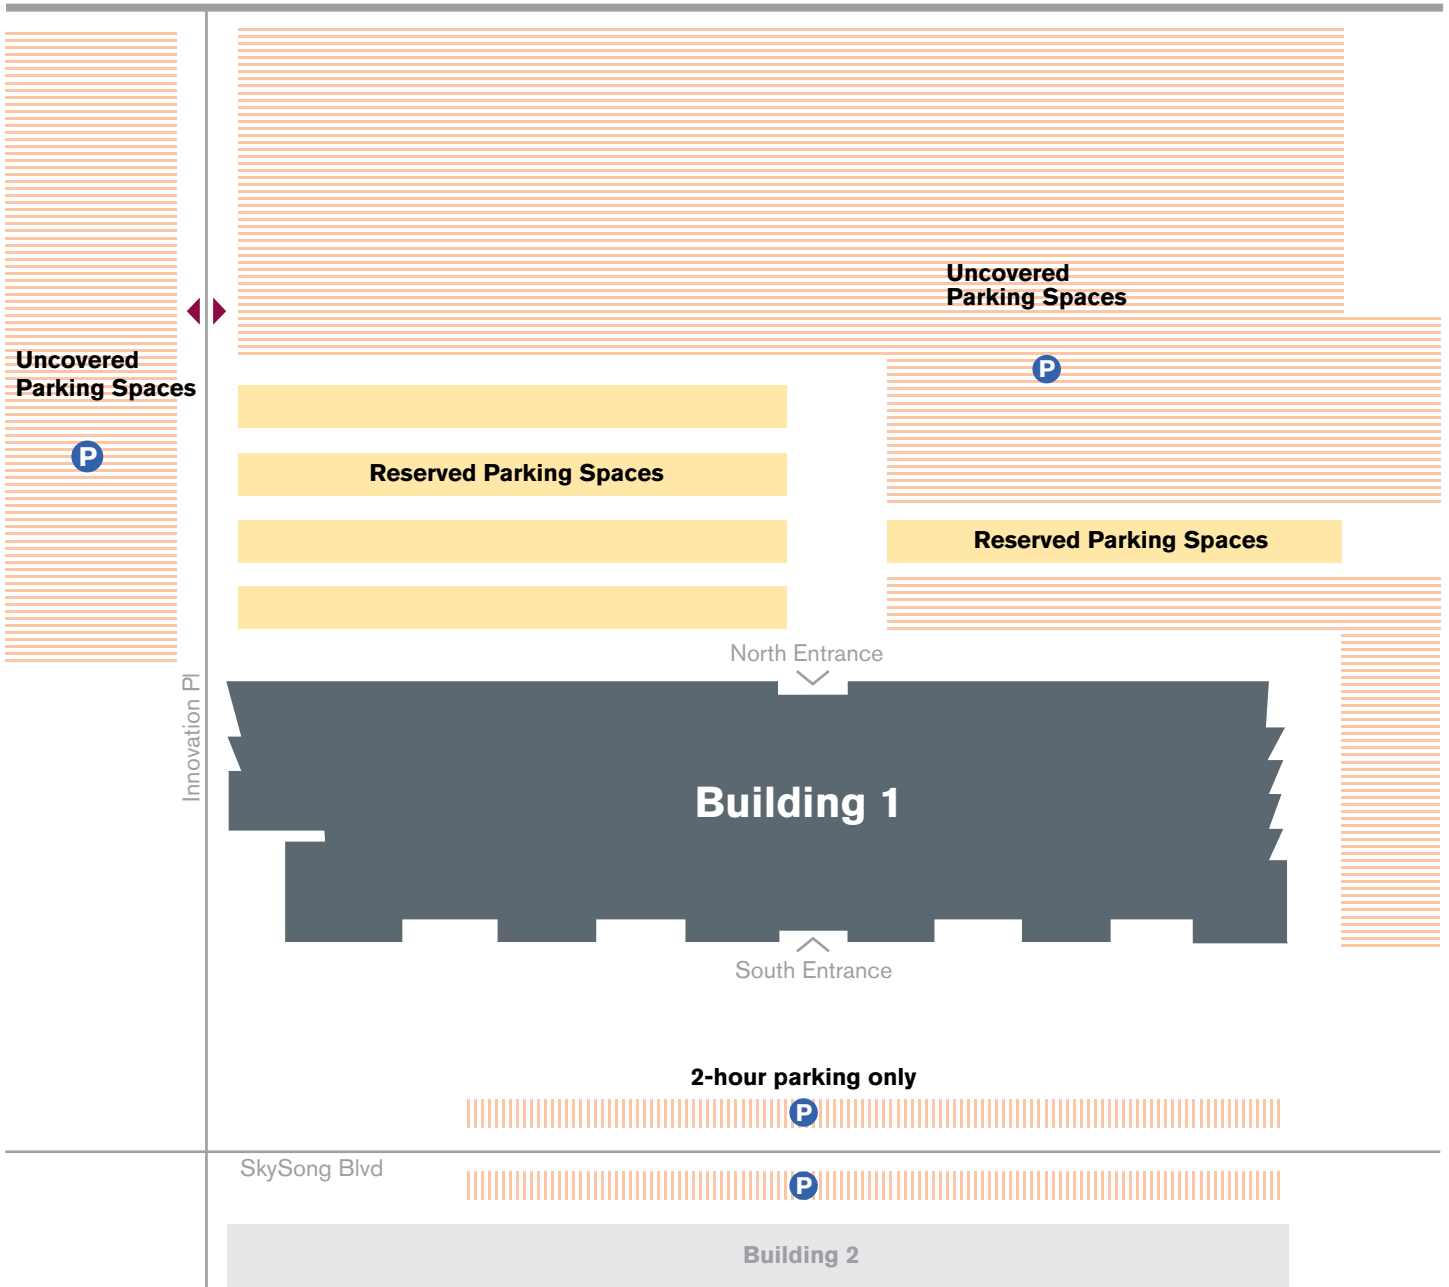

**Guest Parking
Building 1**

- Surface parking lot North of building 1
- Surface parking, entrance off Innovation Place
- 2-hour parking on SkySong Boulevard between buildings 1 & 2

McDowell Rd

**Guest Parking
Building 3**

- Surface parking lot South of Building 3, entrance off Innovation Place
- Surface parking, entrance off Innovation Place
- SkySong Boulevard parking
- Innovation Place parking
- Parking garage is available 30 minutes before event start time and 15 minutes after event start time, entrance off Enterprise Drive

Deliveries Map Building 1

Deliveries Map Building 3

Catering Parking Info:

- Parking lot is accessed by Innovation Place.
- Pre-reserved catering parking available upon request
- Non-reserved/loading dock available at any time
- Use of lobby entrances to load/unload catering is prohibited
- Parking on SkySong Boulevard and Innovation Place to load/unload Catering is prohibited