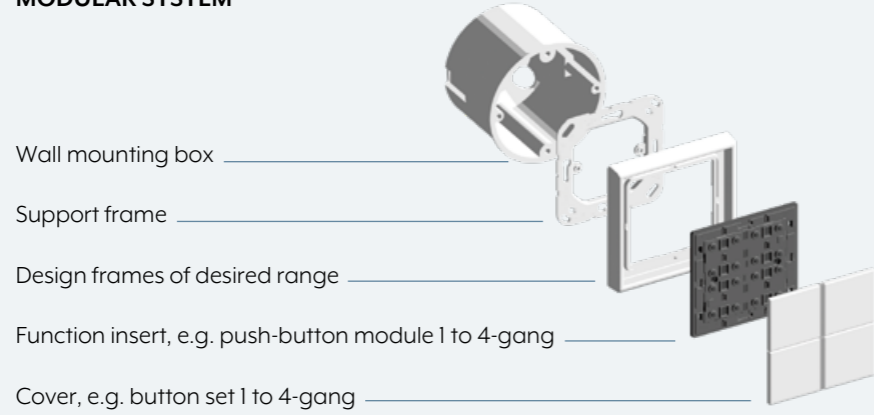

Individuality gets smart

MODULAR SYSTEM