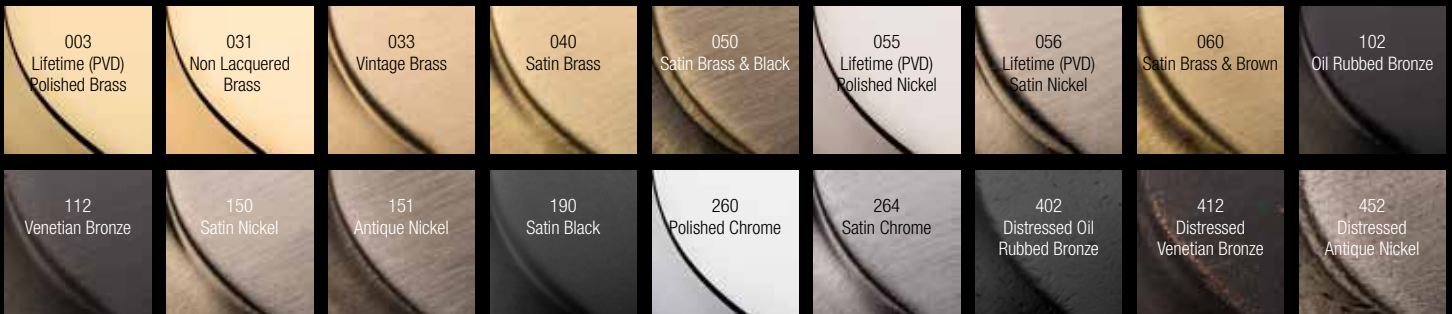

BALDWIN®

EVOLVED™

Smart Never Looked So Beautiful

Experience the bold evolution of luxury hardware with Baldwin Evolved, the next generation of smart handlesets and deadbolts blending exquisite architectural designs with Kevo technology.

Touch-To-Open

Bluetooth technology and key fob access offers convenience and peace of mind.

eKeys

Easy-to-use app provides eKeys for remote access, real-time access history and remote locking functionality.

Access Control

Your phone is now your key! Easily lock and unlock doors via your smart phone and kevo mobile app.