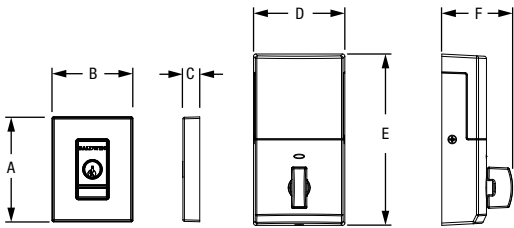

Minneapolis
85392

Palm Springs
85397

Arched
8252

Contemporary
8220

Traditional
8231

HANDLESET SPECIFICATIONS

Door Preparation	2-1/8" cross bore for both deadbolt and grip. 1" edge bore for both grip latch and deadbolt latch.
Center-to-Center	Greater than 4-3/8" for sectional and 5 1/2" dimension only for escutcheons.
Door Thickness	1.75" standard. Conversion kit available for 2.0" and 2.25" thick doors.
Cylinder	Baldwin 5-pin C-Key
Backset	Adjustable 2-3/8" or 2-3/4"
Front & Latch	Deadbolt and latch supplied with a 1" face plate.
Strike	Full lip steel strike for deadbolt and grip latch.
Latch Bolt	Deadbolt features 1" tapered throw brass bolt latch with hardened steel insert. Grip offers 1/2" brass passage function bolt.
Handing	Handing required when ordering lever interior.
ANSI/BHMA	Deadbolt exceeds ANSI/BHMA Grade 2 security.
Connectivity	Kevo Bluetooth enabled handleset and deadbolt with optional Kevo Plus gateway.
Security	Military grade PK1 encryption
Batteries	4 AA required (included with lock)
Device Compatibility	Visit baldwinhardware.com/evolved for a complete list of supported devices.

DEADBOLTS

	Arched	Contemporary	Traditional
A	3-31/32"	3-13/32"	3-29/32"
B	2-13/16"	2-5/8"	2-19/32"
C	9/16"	9/16"	9/16"
D	2-31/32"	2-31/32"	2-31/32"
E	6-19/32"	5-9/16"	6-7/16"
F	2-13/32"	2-5/16"	2-11/32"