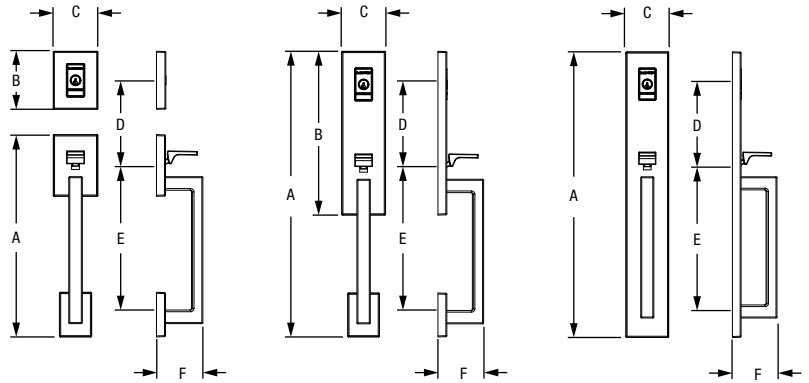

Minneapolis
85392

Palm Springs
85397

Arched
8252

Contemporary
8220

Traditional
8231

HANDLESET SPECIFICATIONS

Door Preparation	2-1/8" cross bore for both deadbolt and grip. 1" edge bore for both grip latch and deadbolt latch.
Center-to-Center	Greater than 4-3/8" for sectional and 5 1/2" dimension only for escutcheons.
Door Thickness	1.75" standard. Conversion kit available for 2.0" and 2.25" thick doors.
Cylinder	Baldwin 5-pin C-Key
Backset	Adjustable 2-3/8" or 2-3/4"
Front & Latch	Deadbolt and latch supplied with a 1" face plate.
Strike	Full lip steel strike for deadbolt and grip latch.
Latch Bolt	Deadbolt features 1" tapered throw brass bolt latch with hardened steel insert. Grip offers 1/2" brass passage function bolt.
Handing	Handing required when ordering lever interior.
ANSI/BHMA	Deadbolt exceeds ANSI/BHMA Grade 2 security.
Connectivity	Kevo Bluetooth enabled handleset and deadbolt with optional Kevo Plus gateway.
Security	Military grade PK1 encryption
Batteries	4 AA required (included with lock)
Device Compatibility	Visit baldwinhardware.com/evolved for a complete list of supported devices.

DEADBOLTS

	Arched	Contemporary	Traditional
A	3-31/32"	3-13/32"	3-29/32"
B	2-13/16"	2-5/8"	2-19/32"
C	9/16"	9/16"	9/16"
D	2-31/32"	2-31/32"	2-31/32"
E	6-19/32"	5-9/16"	6-7/16"
F	2-13/32"	2-5/16"	2-11/32"

FUNCTIONS

ENTRANCE

FULL DUMMY

SECTIONAL

	Boulder	Canterbury	Minneapolis
A	12-19/32"	12-1/32"	11-29/32"
B	3-31/32"	3-31/32"	3-13/32"
C	2-13/16"	2-13/16"	2-5/8"
D	Adjustable	Adjustable	Adjustable
E	8"	8"	8"
F	3-5/16"	2-29/31"	2-23/32"