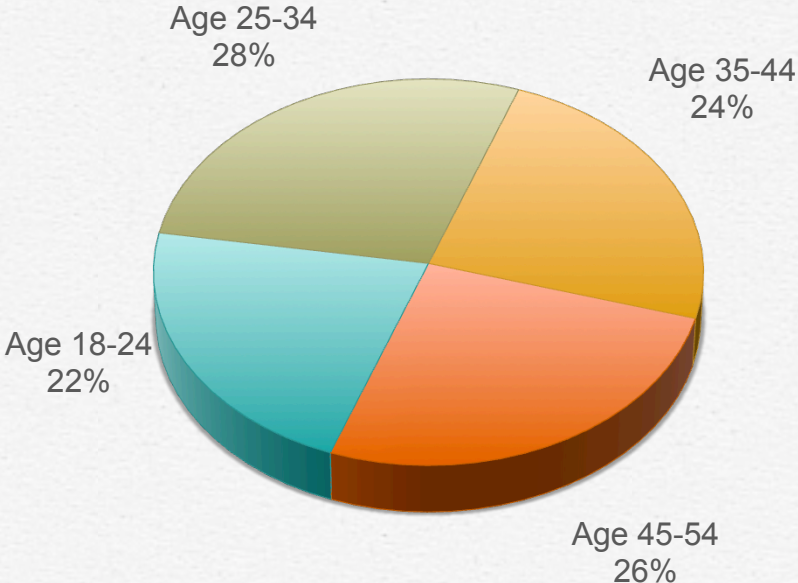

Social Sharing in the Mobile World

January 2017

Survey Methodology:

- 1571 interviews (online)
- Adults 18-54
 - 811 men; 760 women
- Interviews conducted 1/12/17 – 1/18/17
- All respondents own a smartphone
- Data weighted to reflect age, sex, and ethnicity of U.S. population

Smartphone Owners: Demographics

Sample Demographics: *Sex and Age*

Smartphone Owners: Demographics

Sample Demographics: *Race*

Smartphone Owners: Demographics

Sample Demographics: *Employment*

Type of Smartphone Owned: (multiple responses accepted)