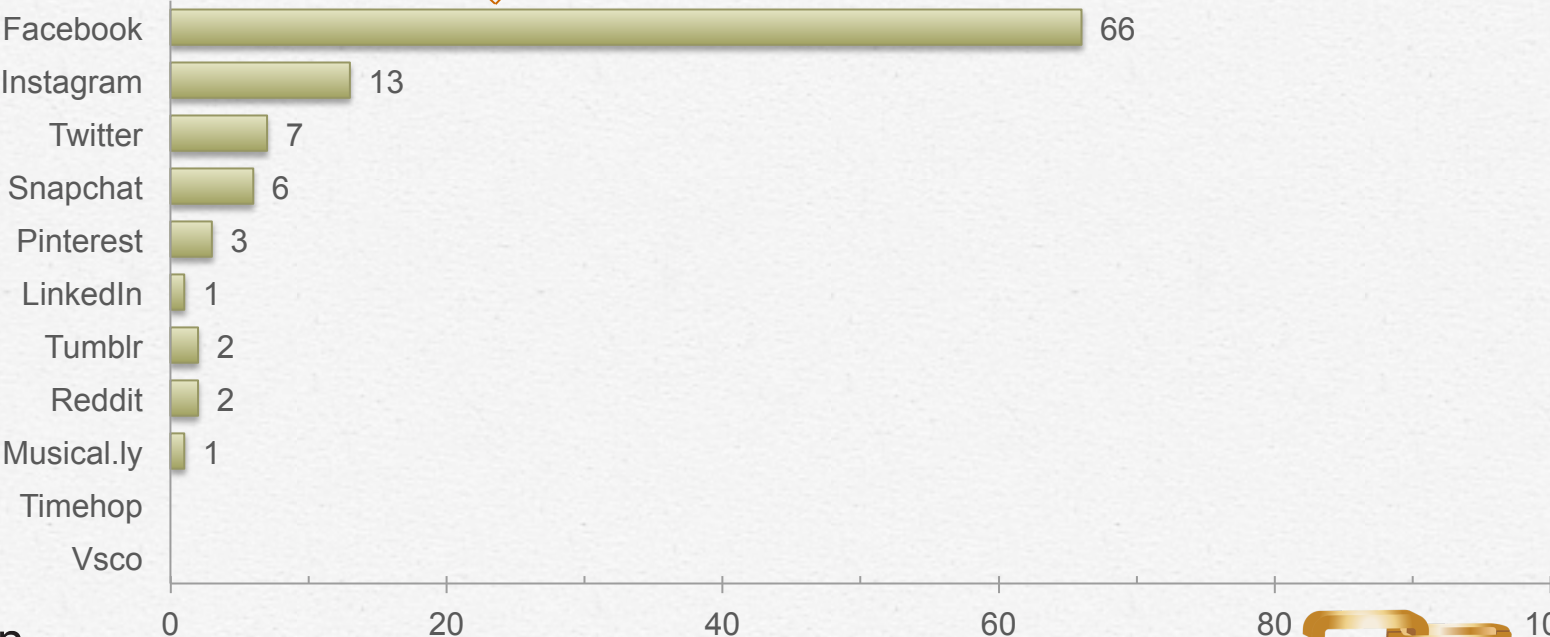

Social Media Apps Used Most:

*Which of the following social media apps or websites do you currently use **most** on your smartphone?*