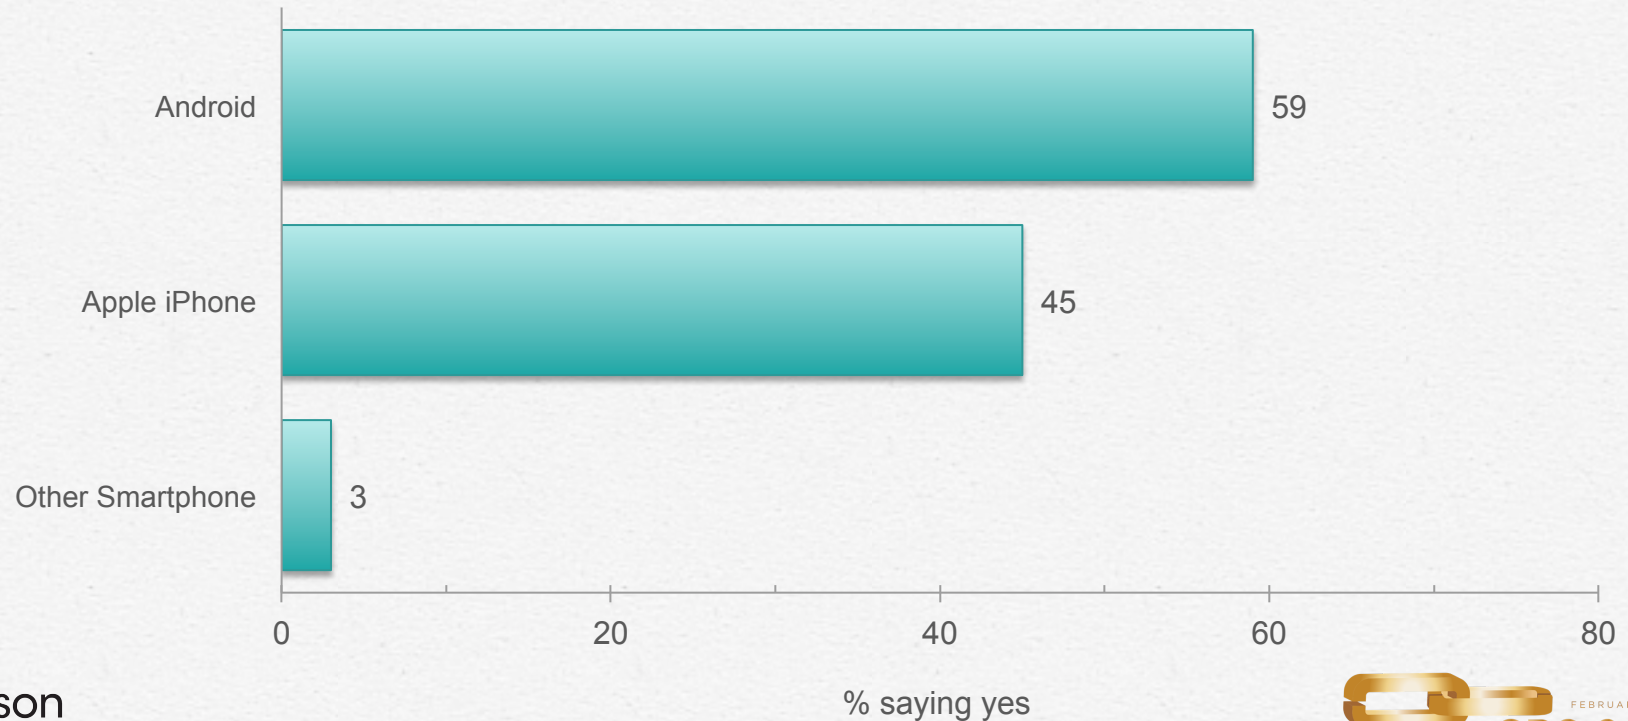

Social Sharing in the Mobile World

January 2017

Survey Methodology:

- 1571 interviews (online)
- Adults 18-54
 - 811 men; 760 women
- Interviews conducted 1/12/17 – 1/18/17
- All respondents own a smartphone
- Data weighted to reflect age, sex, and ethnicity of U.S. population

Smartphone Owners: Demographics

Sample Demographics: *Sex and Age*

Smartphone Owners: Demographics

Sample Demographics: *Race*

Smartphone Owners: Demographics

Sample Demographics: *Employment*

Type of Smartphone Owned: (multiple responses accepted)