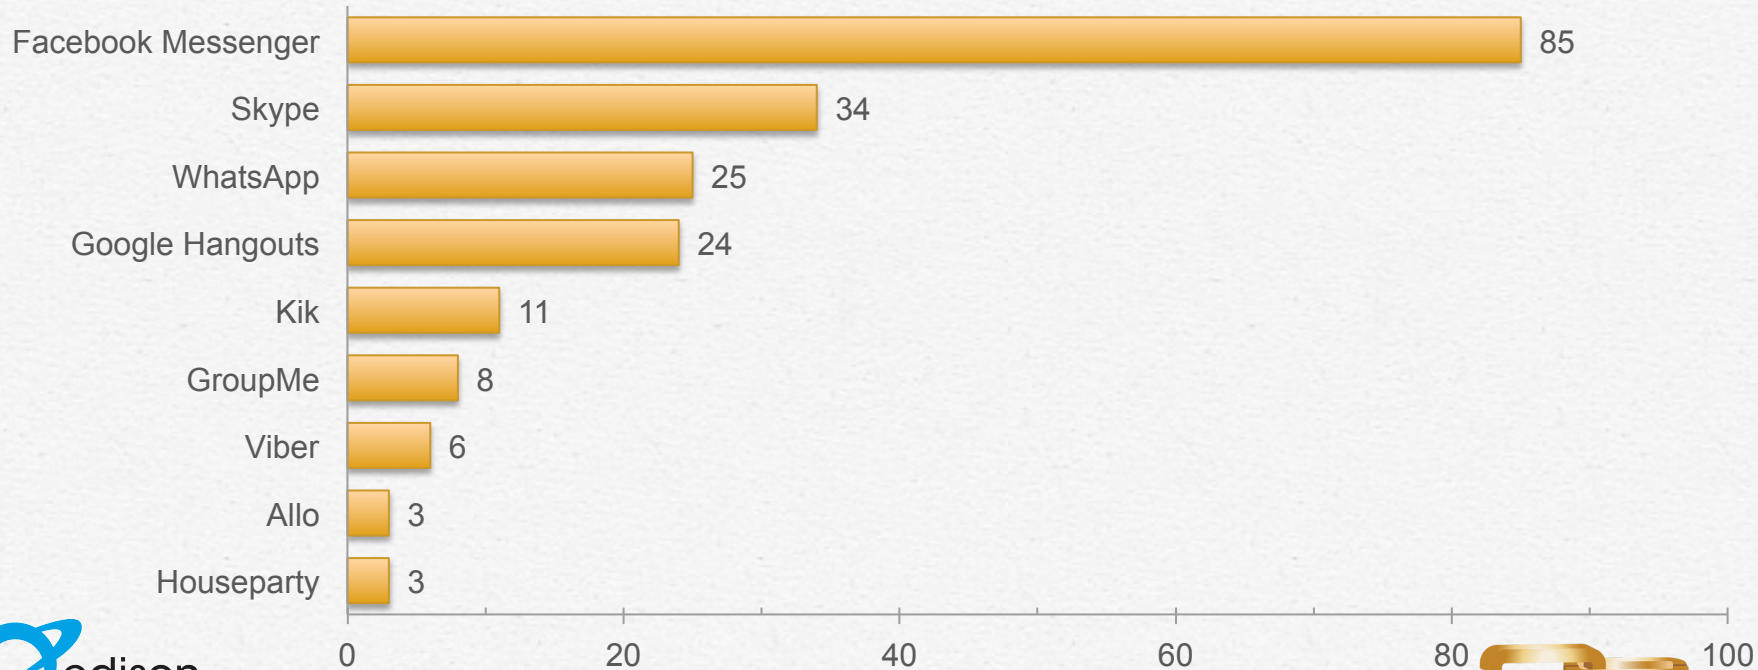

Messaging Apps:

Which of the following messaging apps or websites do you currently use on your smartphone?