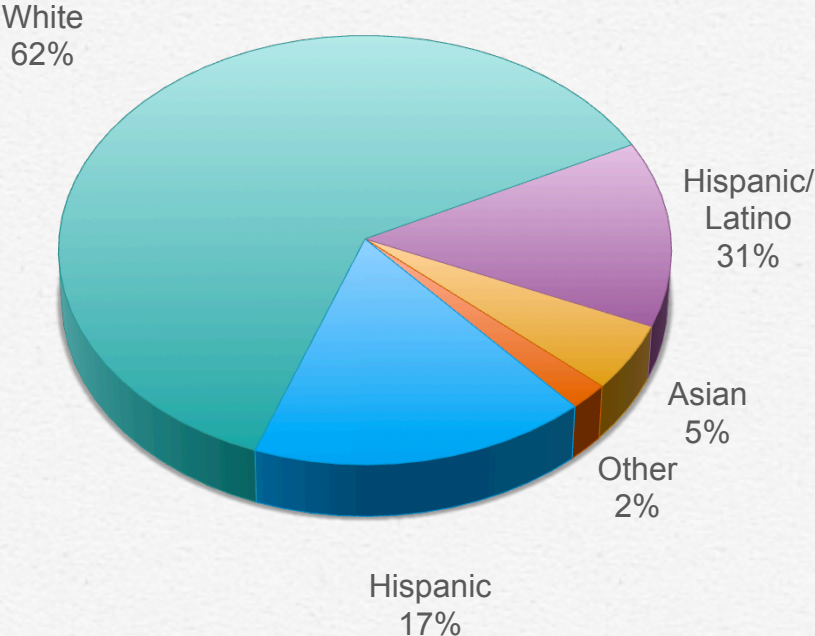

Social Sharing in the Mobile World

January 2017

Survey Methodology:

- 1571 interviews (online)
- Adults 18-54
 - 811 men; 760 women
- Interviews conducted 1/12/17 – 1/18/17
- All respondents own a smartphone
- Data weighted to reflect age, sex, and ethnicity of U.S. population

Smartphone Owners: Demographics

Sample Demographics: *Sex and Age*

Smartphone Owners: Demographics

Sample Demographics: *Race*

Smartphone Owners: Demographics

Sample Demographics: *Employment*

Type of Smartphone Owned: (multiple responses accepted)