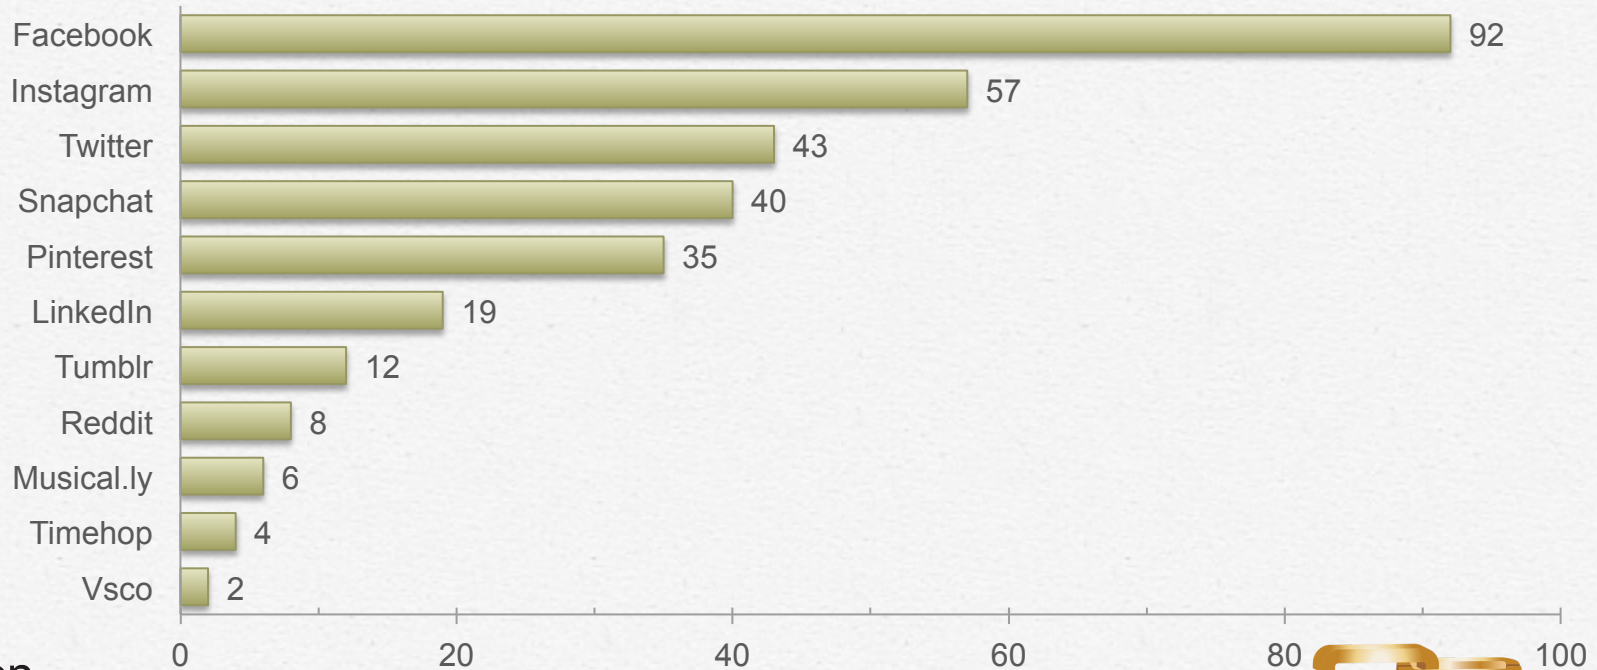

Daily App Usage:

Page 1 of 2

Daily App Usage:

Page 2 of 2

Mobile Social Behavior

Social Media App Usage:

Which of the following social media apps or websites do you currently use on your smartphone?

Social Media App Daily Usage:

Base: Use social media app

Social Media Apps Used Most:

*Which of the following social media apps or websites do you currently use **most** on your smartphone?*

Local Facebook Groups:

Are you a member of any local Facebook groups or other local online groups?