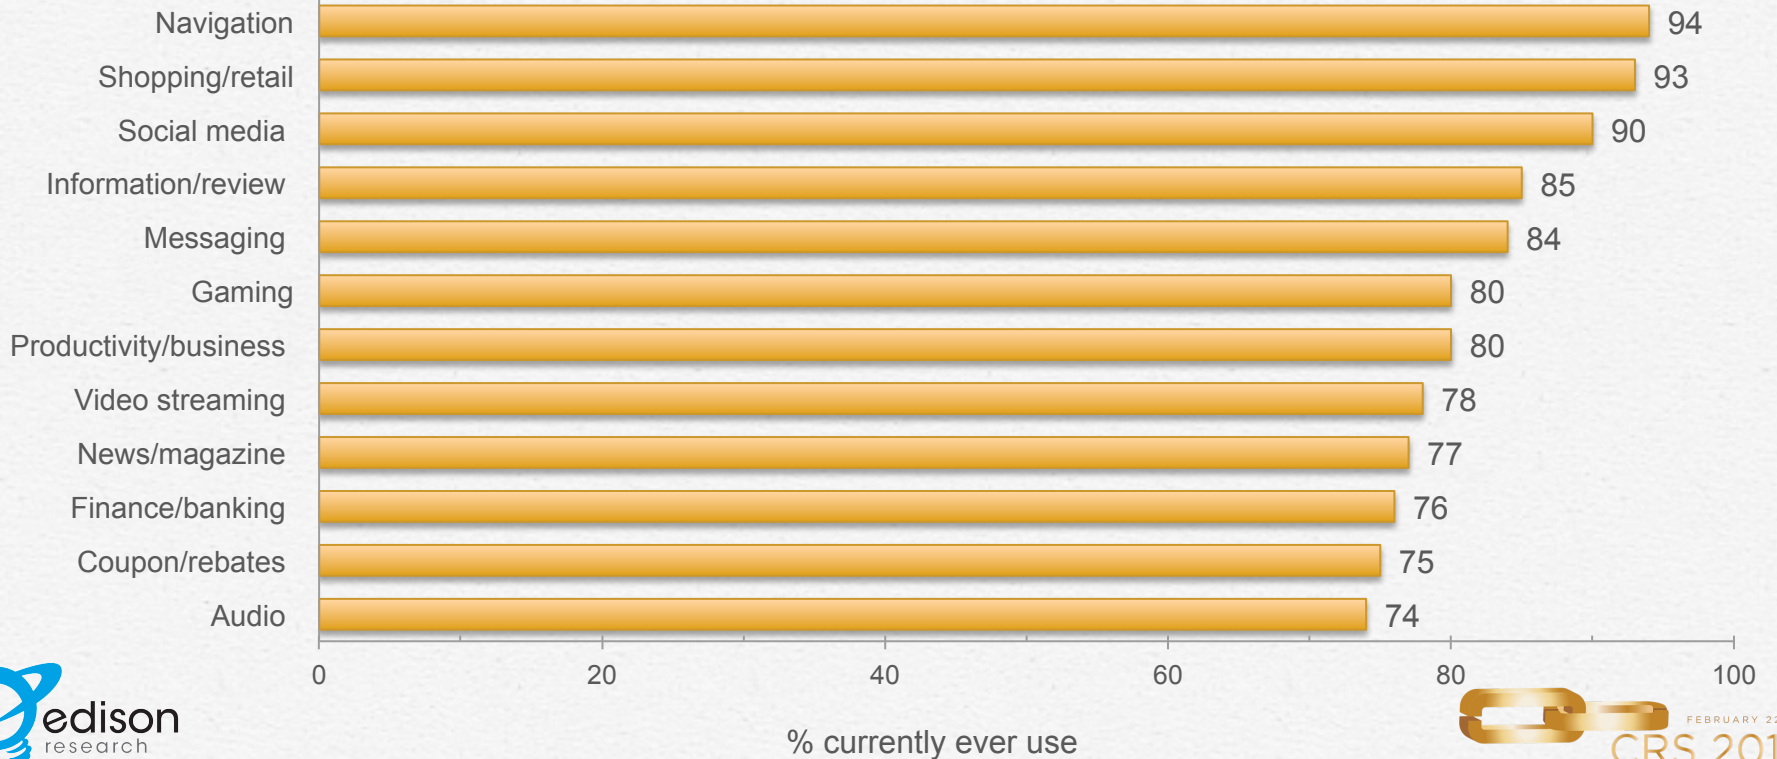

Apps/mobile website usage:

Page 1 of 2