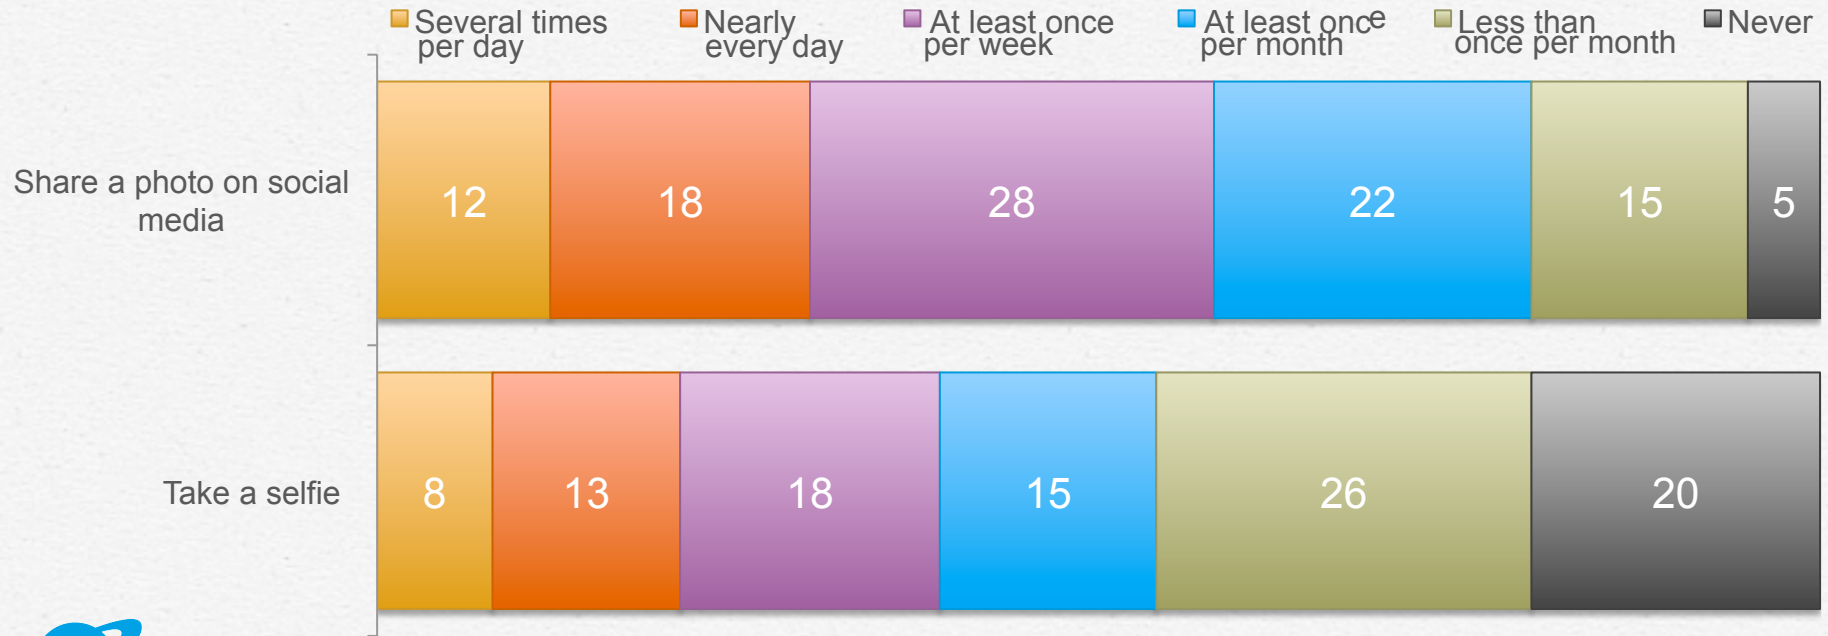

Smartphone Usage:

How often do you...?