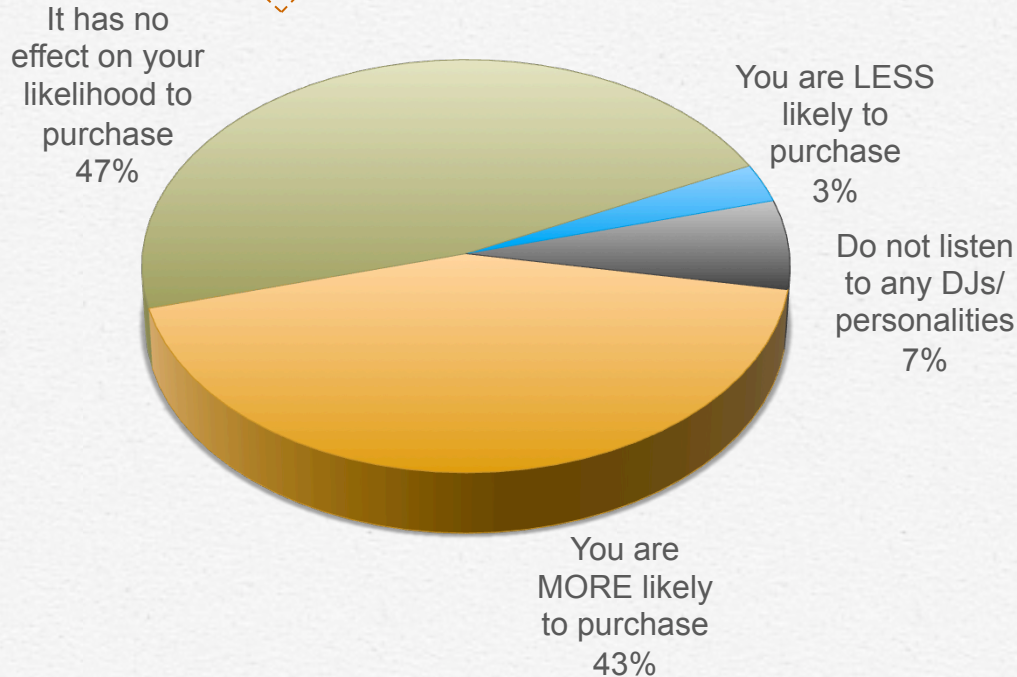

Facebook Live:

Have you ever...?

Facebook App Usage:

How often do you tag your location when posting social media updates?

Facebook App Usage:

What impact, if any, does seeing a radio station DJ or personality post about a product or service on social media have on your likelihood to purchase that product or service?