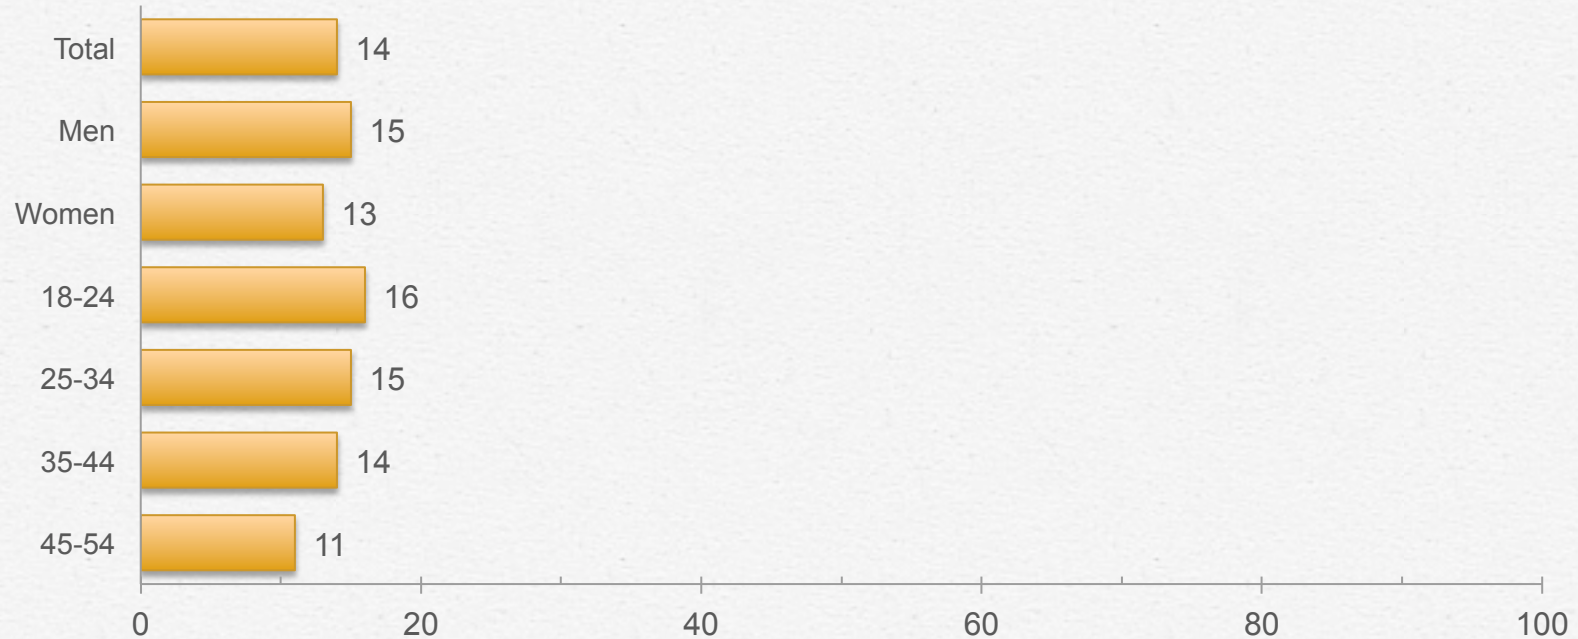

Average number of types of apps used: