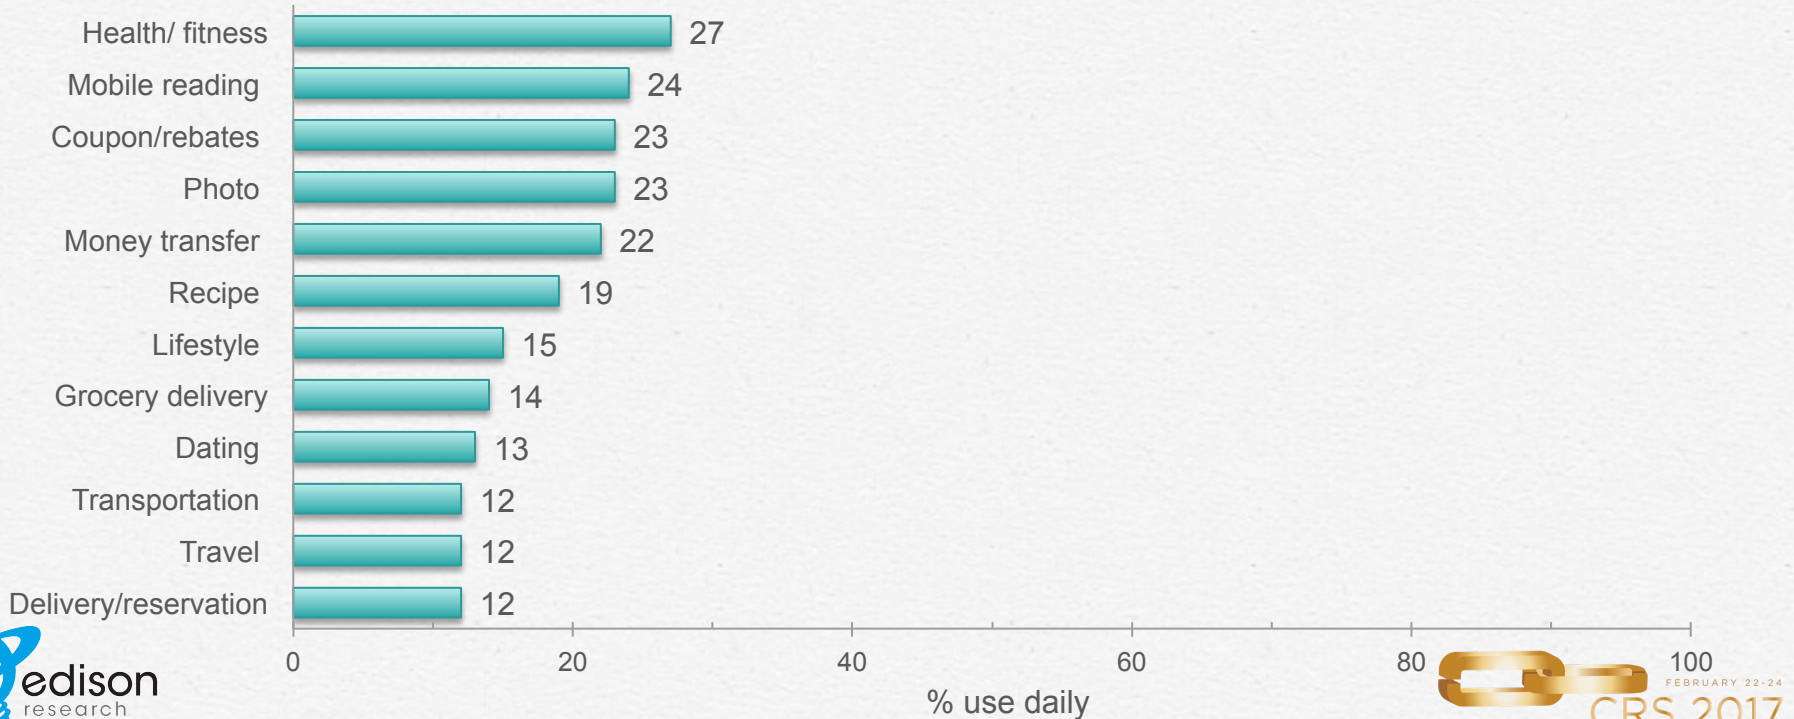

Daily App Usage:

Page 1 of 2

Daily App Usage:

Page 2 of 2

Mobile Social Behavior

Social Media App Usage:

Which of the following social media apps or websites do you currently use on your smartphone?

Social Media App Daily Usage: