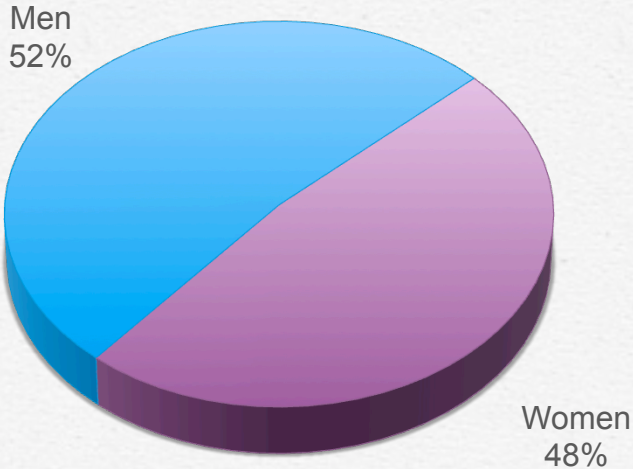

Social Sharing in the Mobile World

January 2017

Survey Methodology:

- 1571 interviews (online)
- Adults 18-54
 - 811 men; 760 women
- Interviews conducted 1/12/17 – 1/18/17
- All respondents own a smartphone
- Data weighted to reflect age, sex, and ethnicity of U.S. population

Smartphone Owners: Demographics

Sample Demographics: *Sex and Age*

Smartphone Owners: Demographics

Sample Demographics: *Race*

Smartphone Owners: Demographics

Sample Demographics: *Employment*

Type of Smartphone Owned: (multiple responses accepted)