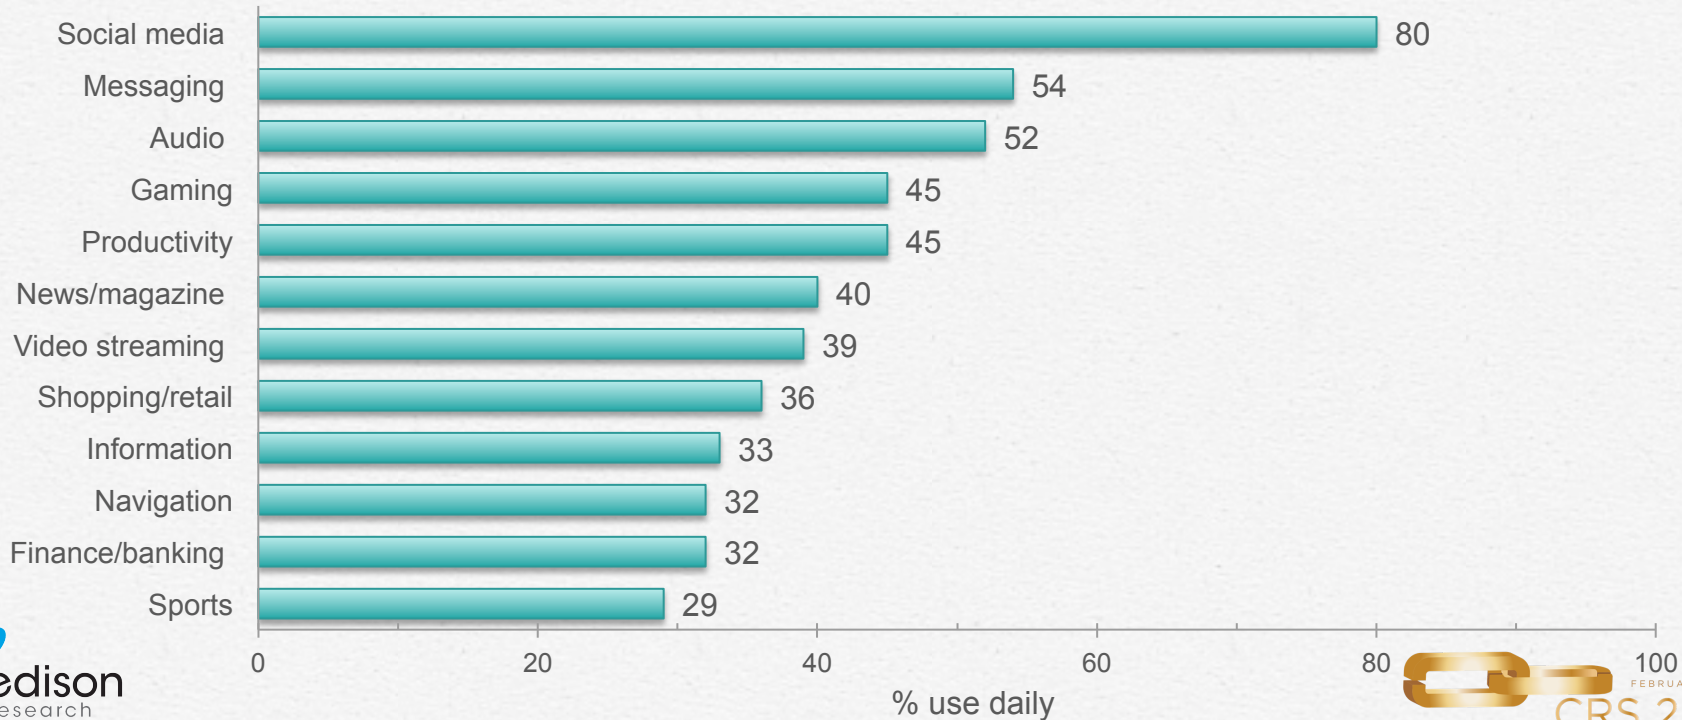

Daily App Usage:

Page 1 of 2

Daily App Usage:

Page 2 of 2

Mobile Social Behavior

Social Media App Usage:

Which of the following social media apps or websites do you currently use on your smartphone?

Social Media App Daily Usage: