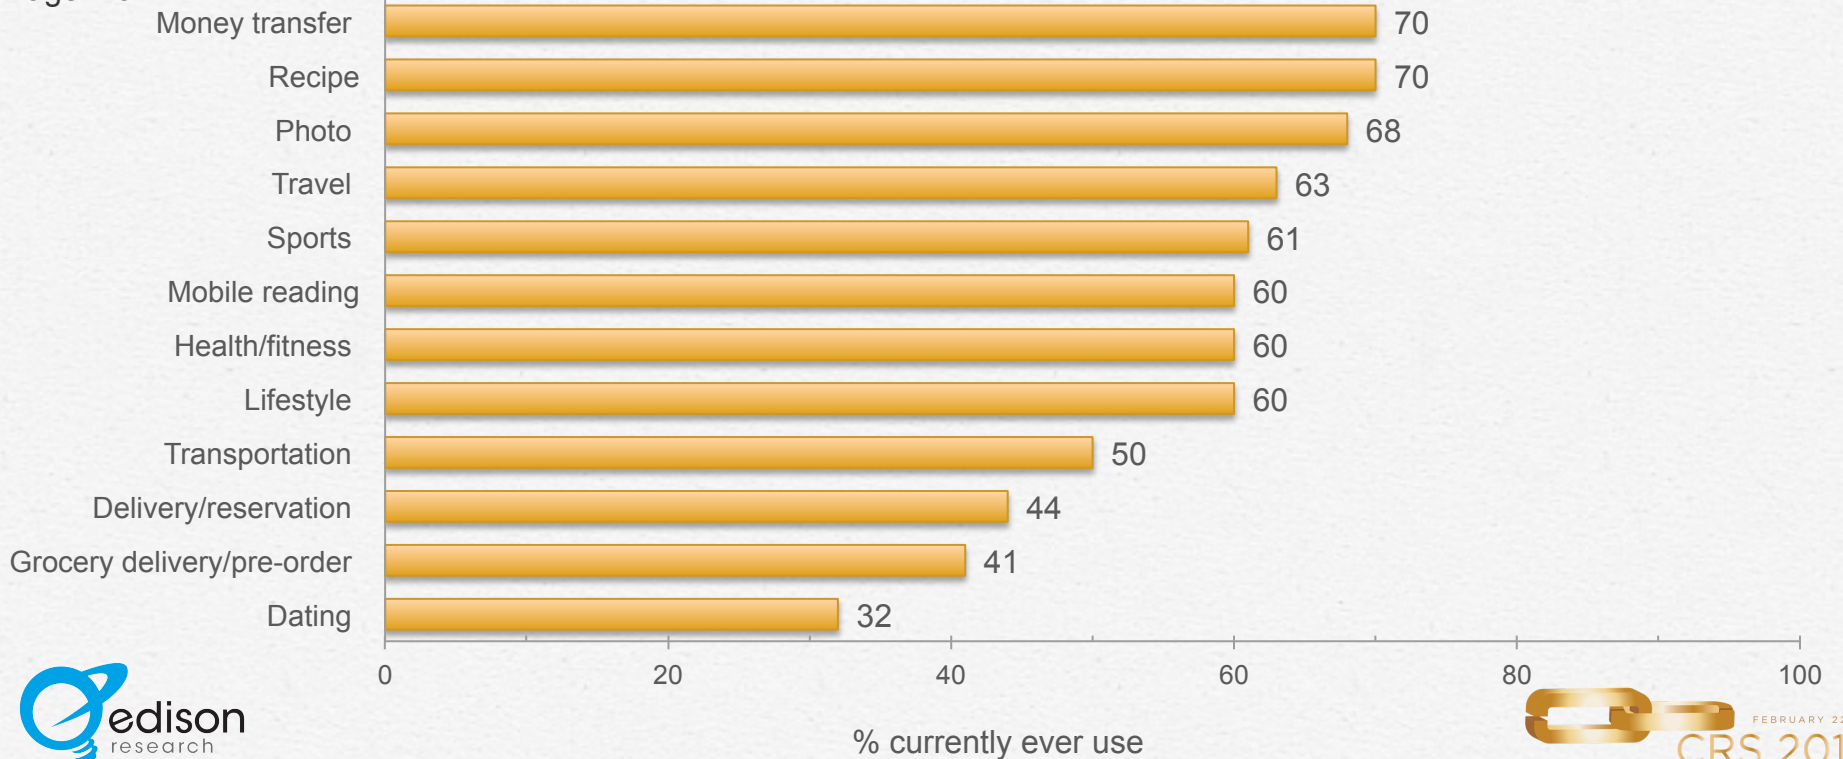

Daily App Usage:

Page 1 of 2

Daily App Usage:

Page 2 of 2

Mobile Social Behavior

Social Media App Usage:

Which of the following social media apps or websites do you currently use on your smartphone?

Social Media App Daily Usage: