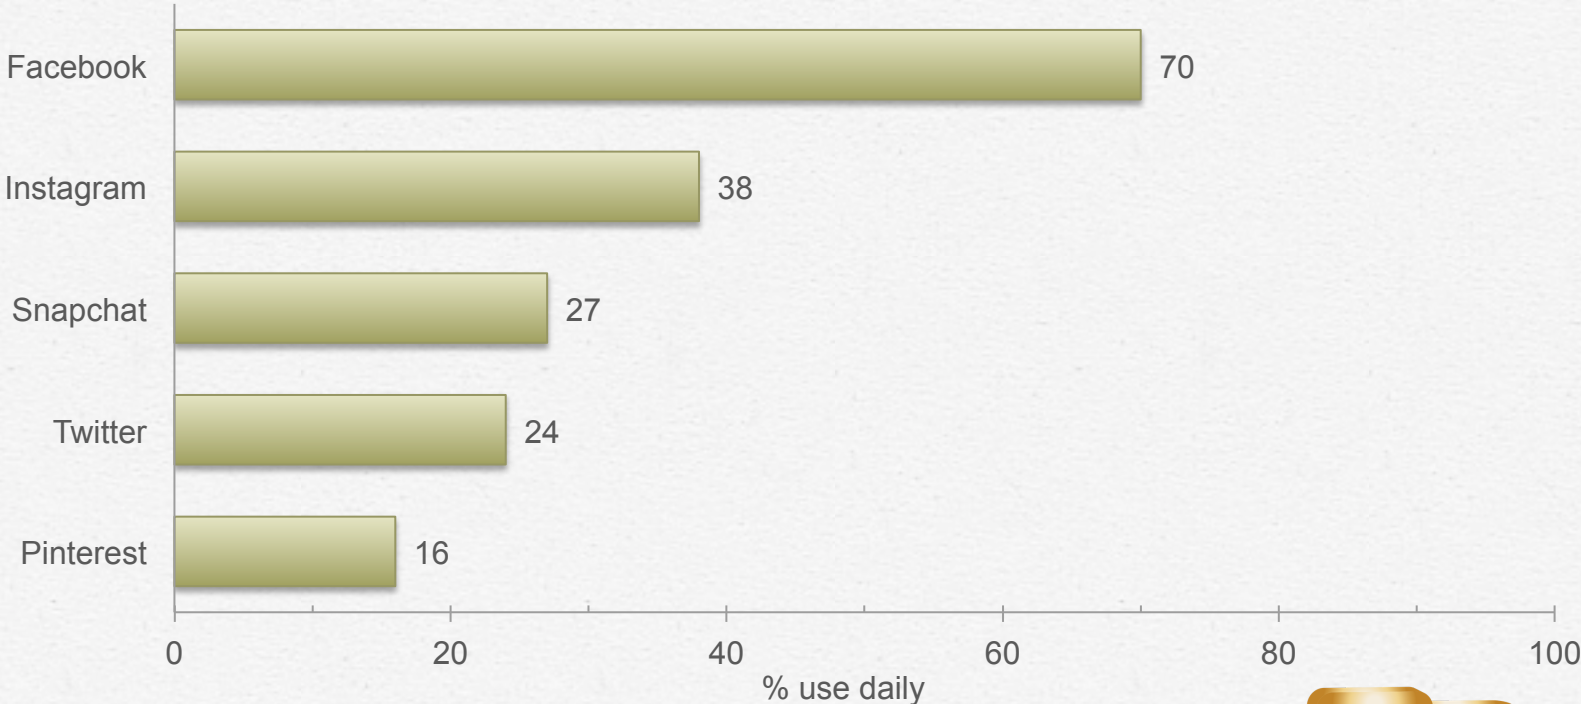

Daily App Usage:

Page 1 of 2

Daily App Usage:

Page 2 of 2

Mobile Social Behavior

Social Media App Usage:

Which of the following social media apps or websites do you currently use on your smartphone?

Social Media App Daily Usage:

Base: Use social media app

Social Media Apps Used Most:

*Which of the following social media apps or websites do you currently use **most** on your smartphone?*

Local Facebook Groups:

Are you a member of any local Facebook groups or other local online groups?