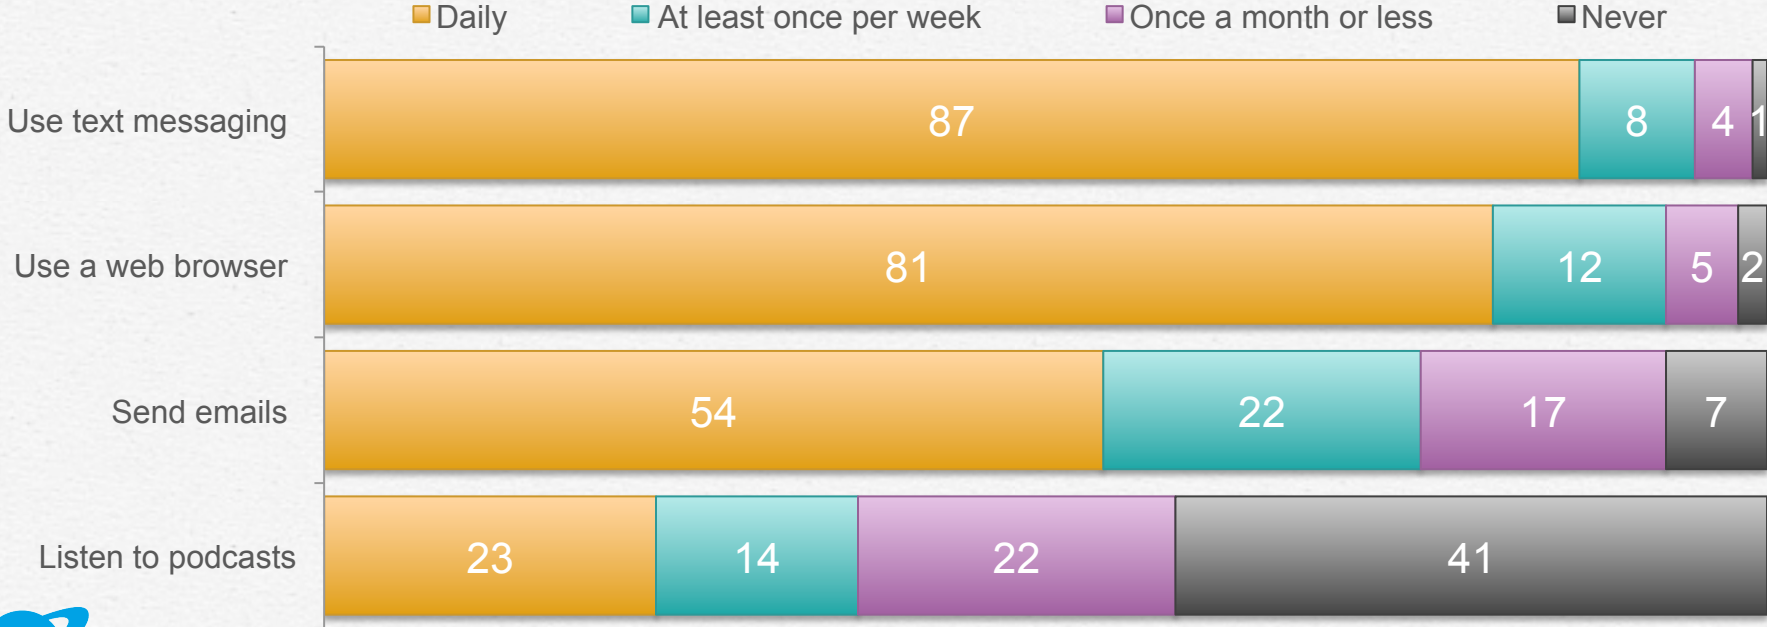

Smartphone Usage:

How often do you...?