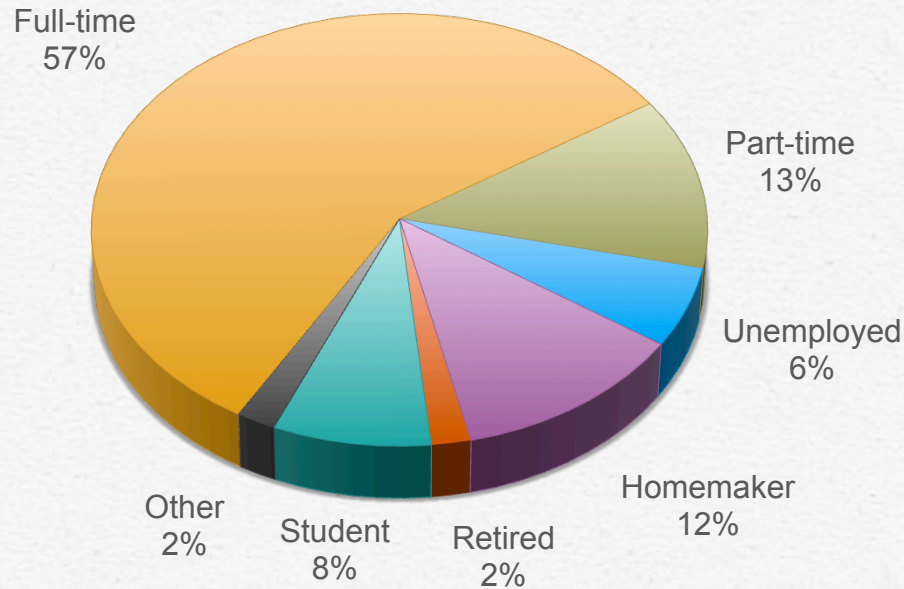

Social Sharing in the Mobile World

January 2017

Survey Methodology:

- 1571 interviews (online)
- Adults 18-54
 - 811 men; 760 women
- Interviews conducted 1/12/17 – 1/18/17
- All respondents own a smartphone
- Data weighted to reflect age, sex, and ethnicity of U.S. population

Smartphone Owners: Demographics

Sample Demographics: *Sex and Age*

Smartphone Owners: Demographics

Sample Demographics: *Race*

Smartphone Owners: Demographics

Sample Demographics: *Employment*

Type of Smartphone Owned: (multiple responses accepted)