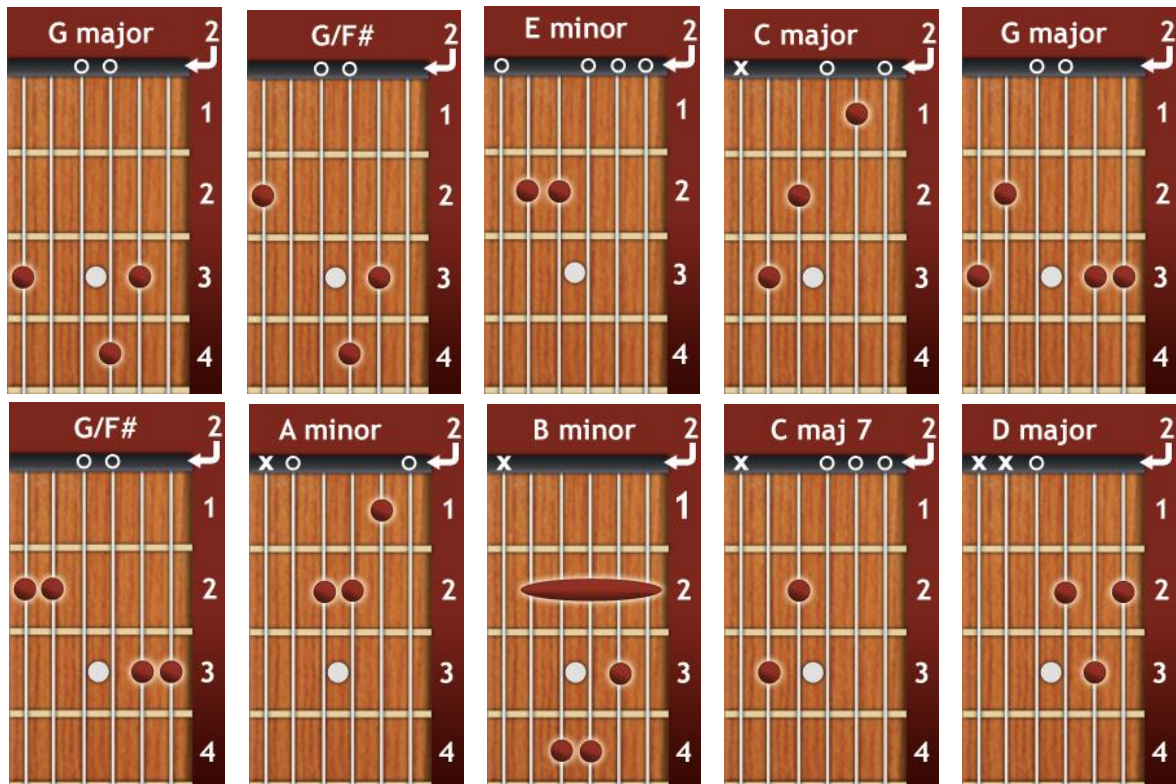

Somone Like You Guitar Tabs and Chords

Hi, hope you enjoyed the video, this is a great song for beginner (and anyone that likes great music ☺), since it involves just a few simple chords. If you want to play it in the key of A as the original song, you'll need to place a capo at fret 2. Other than that, it's all pretty easy. Oh, make sure you play along with the original song, it's great fun.

Fingerpicking patterns

Here are the 2 picking patterns you'll be using, make sure you hit the base note of any given chord with your thumb. Each repetition of the pattern is 1 beat, so these are 16th notes.

And this is the picking pattern during the chorus, the only difference is that you'll pick the high E string on the first note as well.

Strumming patterns

If you want to strum the song, here is a strumming pattern, but feel free to make up your own.

Intro/Verse

Diagram showing four chords on a guitar staff (E B G D A E):

- Chord 1: G (4 beats)
- Chord 2: G / F# (4 beats)
- Chord 3: E minor (4 beats)
- Chord 4: C (4 beats)

Bridge

Diagram showing eight chords on a guitar staff (E B G D A E):